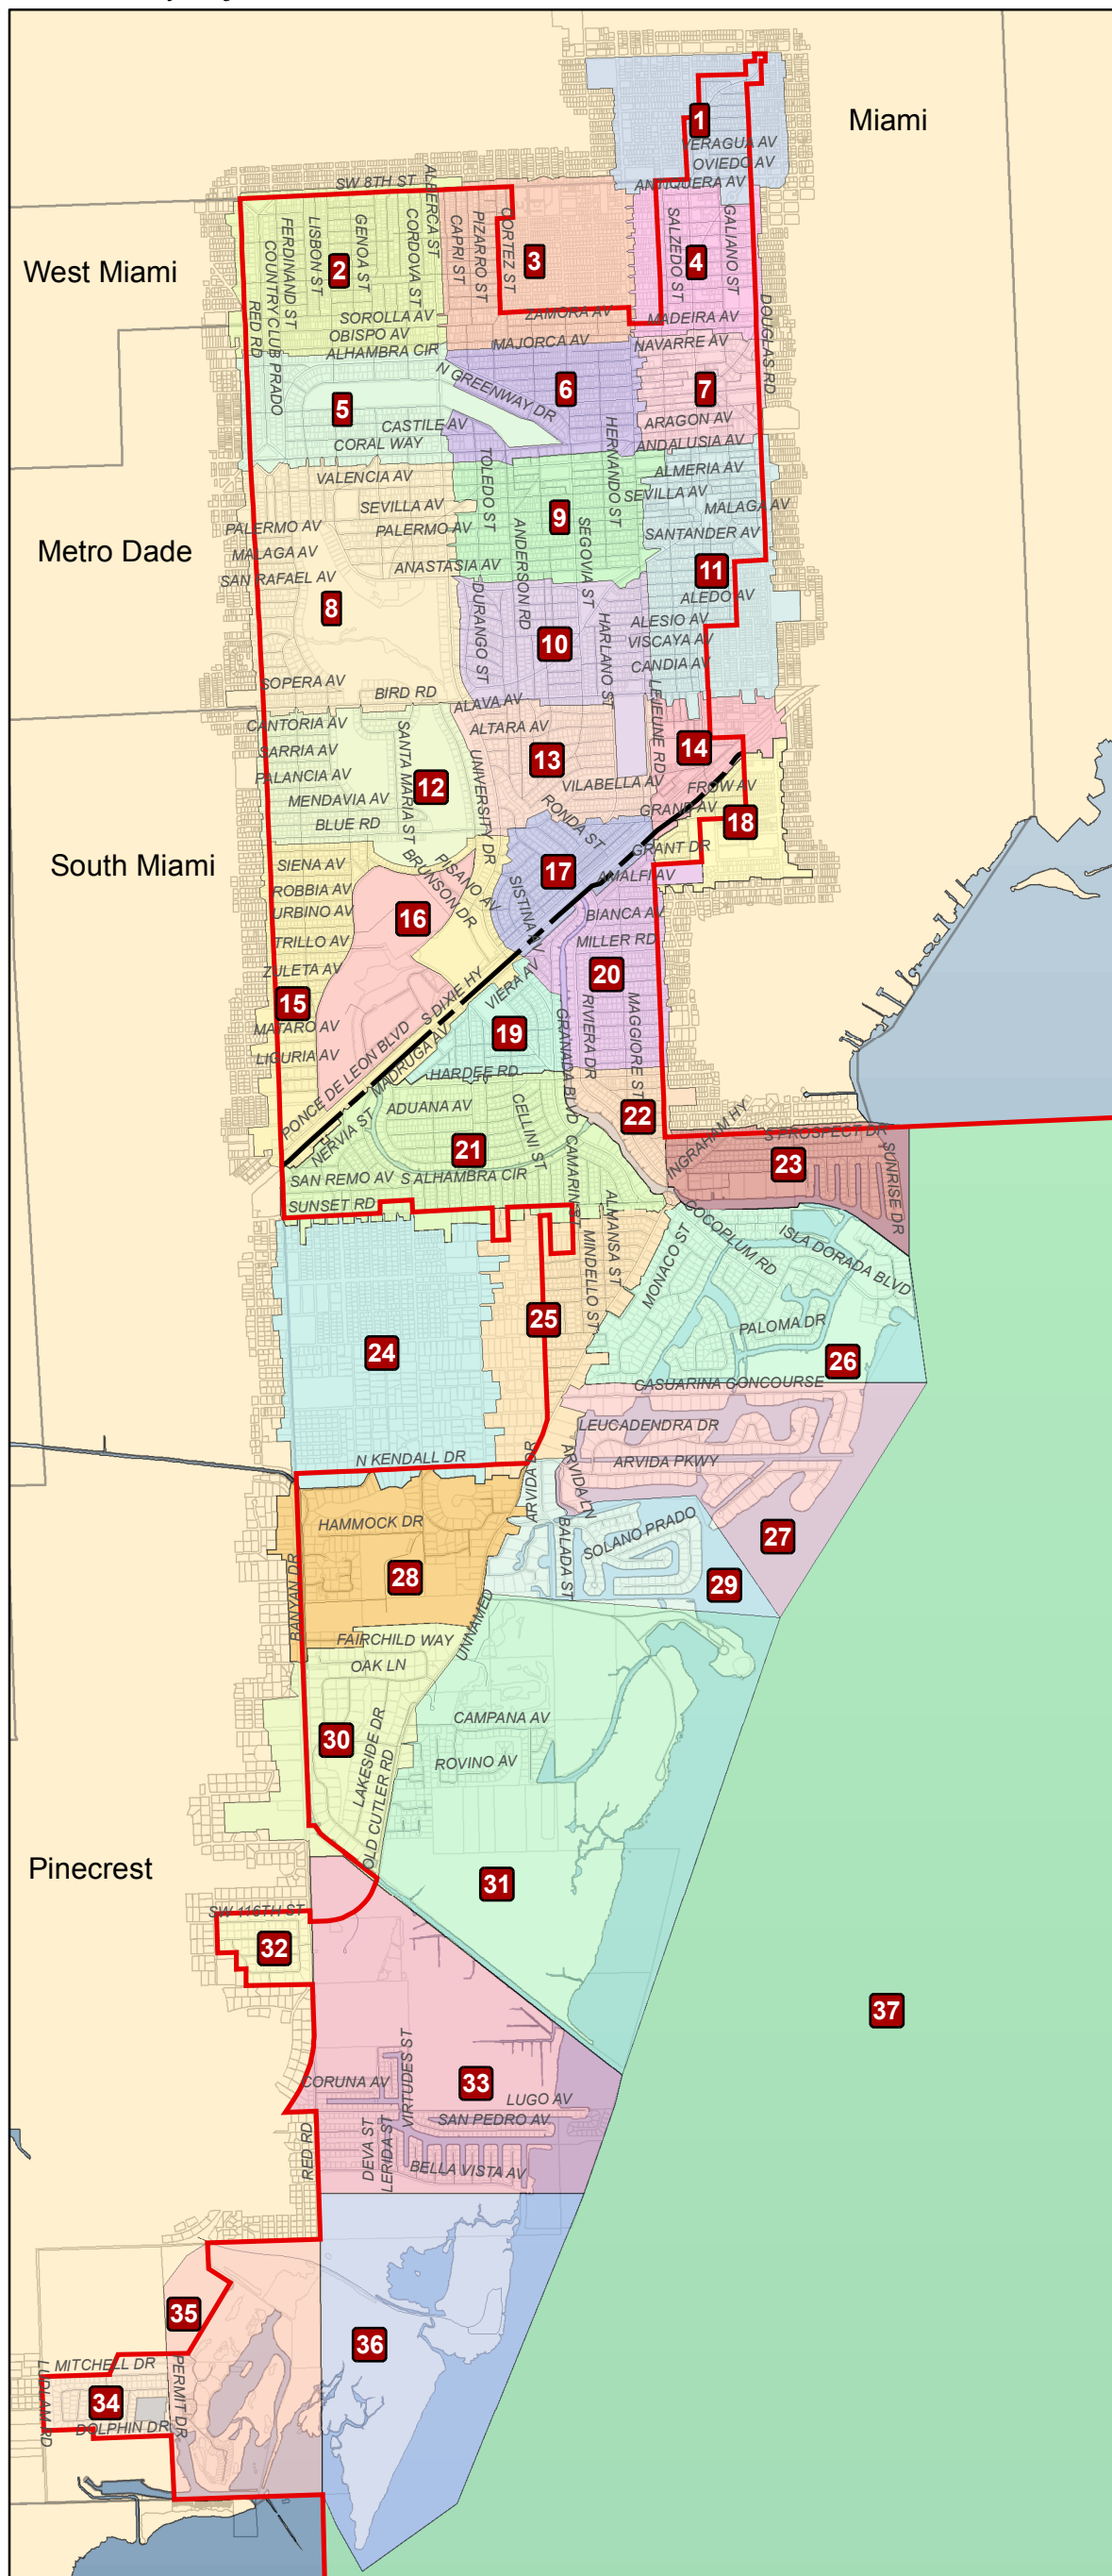

# City of Coral Gables: Police Districts & Areas

### Legend

- City Boundary
- Agency
- Districts Division
- Streets
- Property
- Coast Line
- Water
- Land

	Design AC	Drawn AC	Check MAM	App'd MAM
	Req'd by Police	Date 06/17/08	Scale As shown	
	Job No. 07-58	File No.		
	Sheet No.	GIS: File No. Police_Areas11st7		