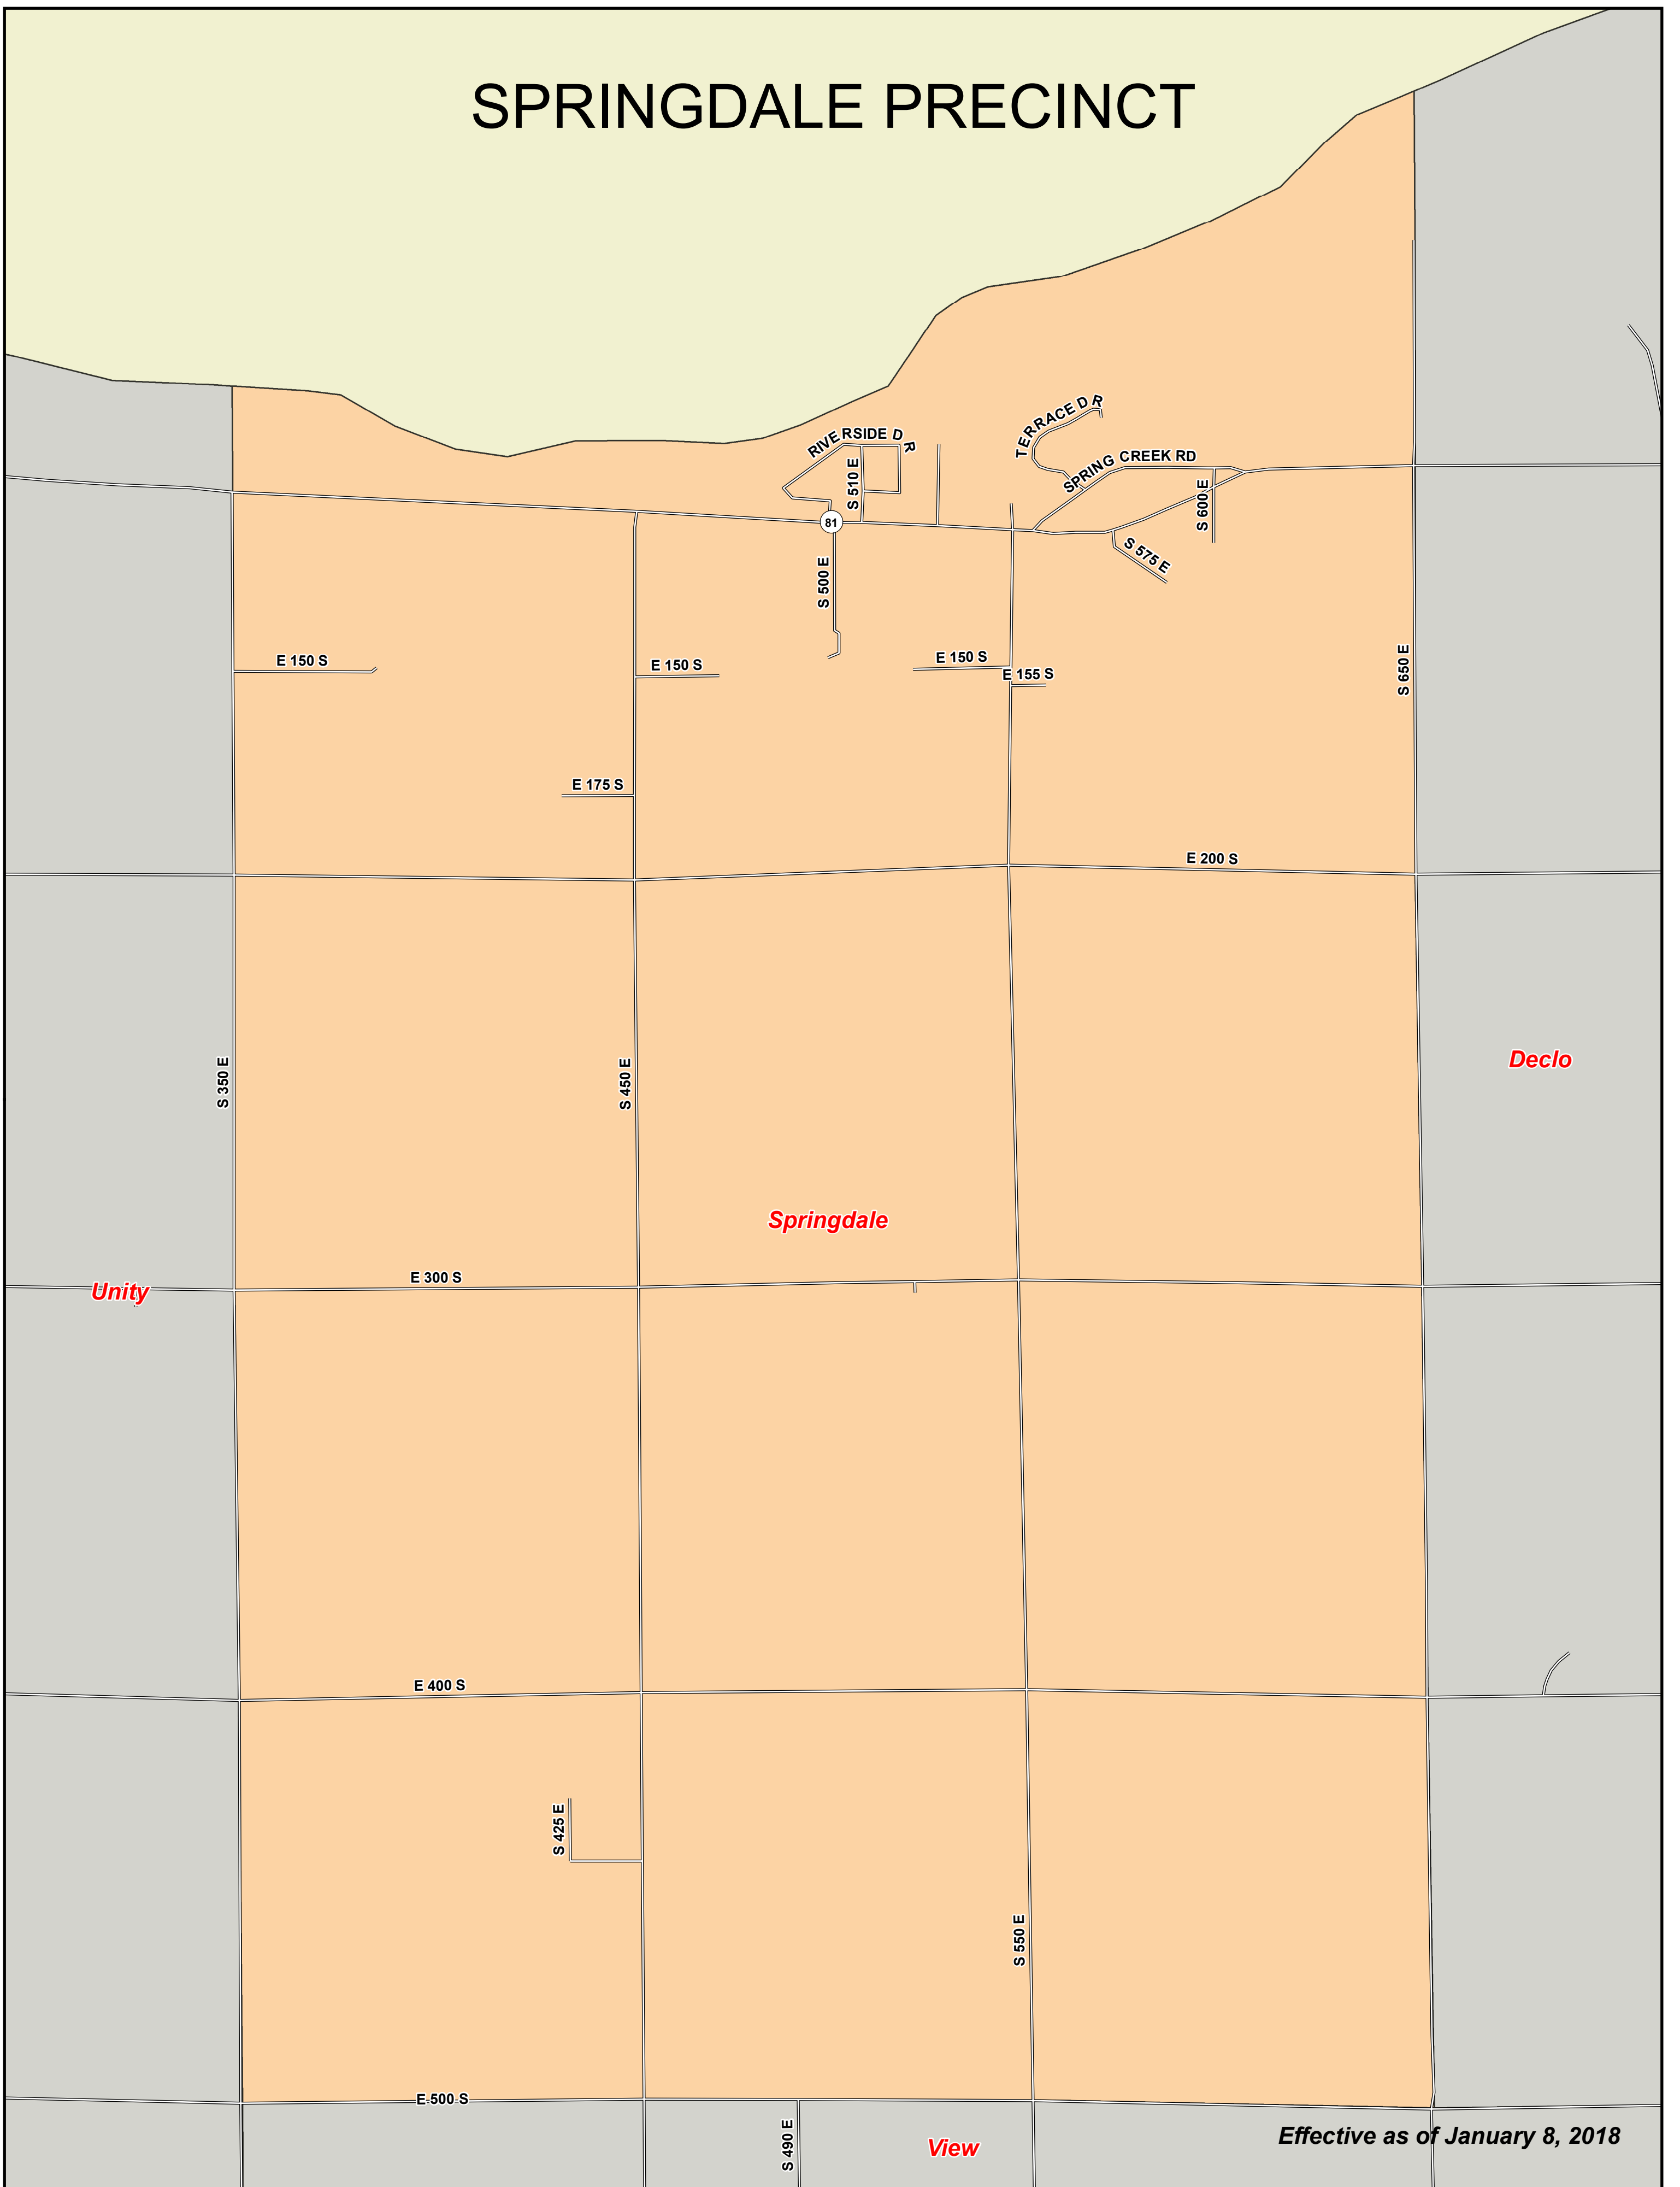

SPRINGDALE PRECINCT

Declo

Springdale

Unity

View

Effective as of January 8, 2018