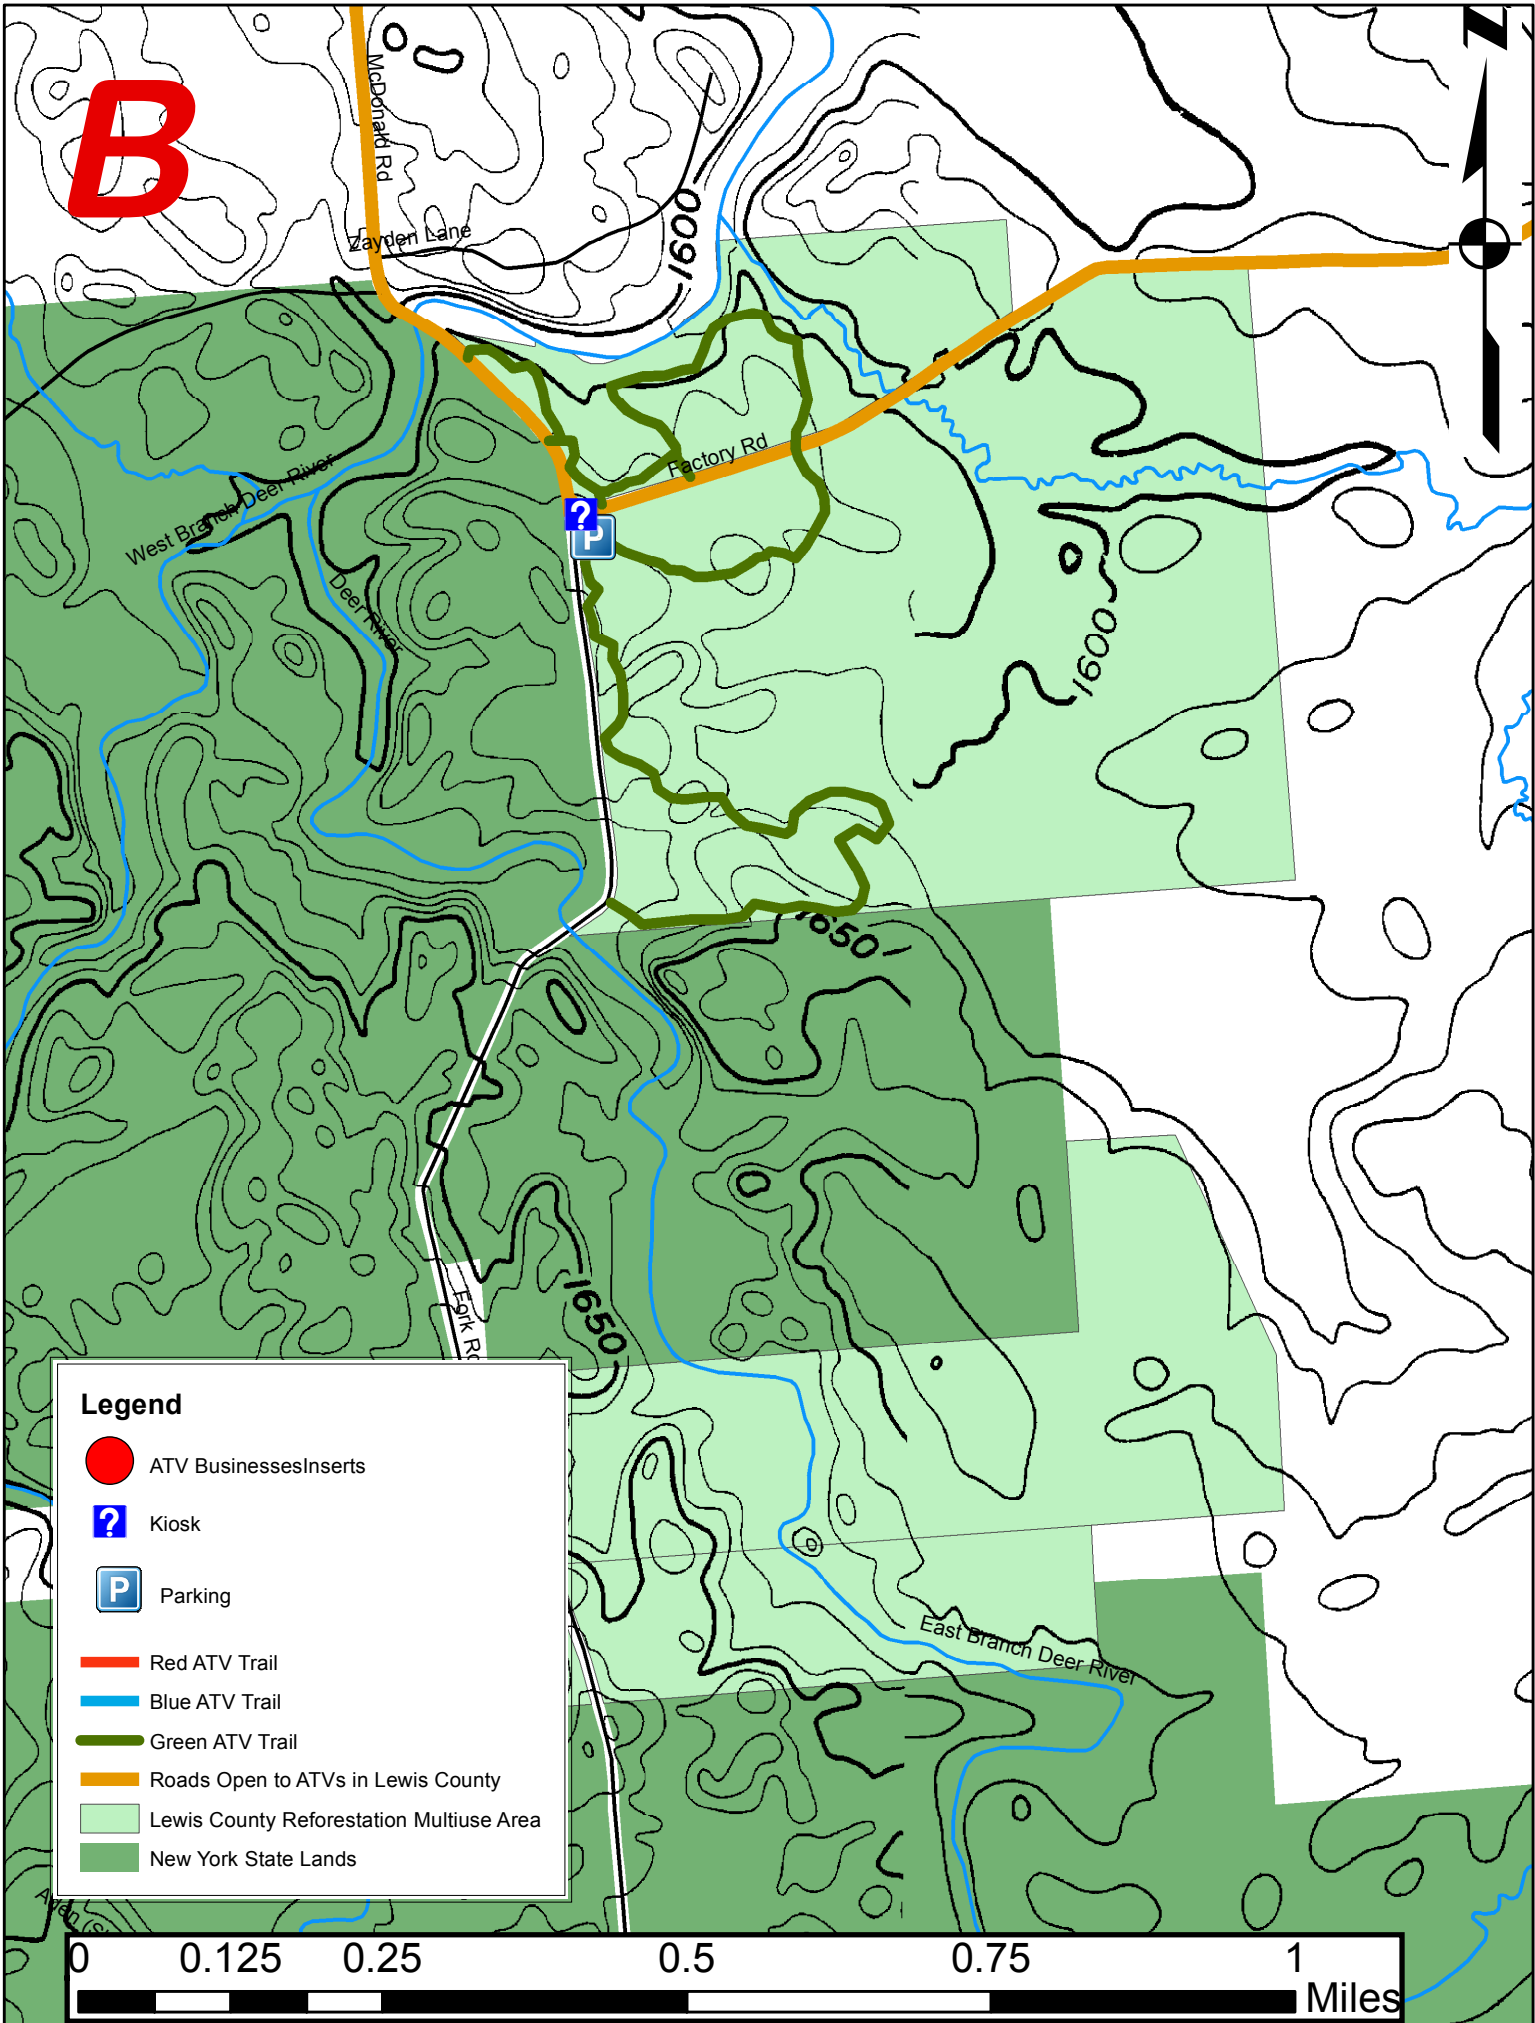

B

Legend

-  ATV Businesses Inserts
-  Kiosk
-  Parking
-  Red ATV Trail
-  Blue ATV Trail
-  Green ATV Trail
-  Roads Open to ATVs in Lewis County
-  Lewis County Reforestation Multiuse Area
-  New York State Lands