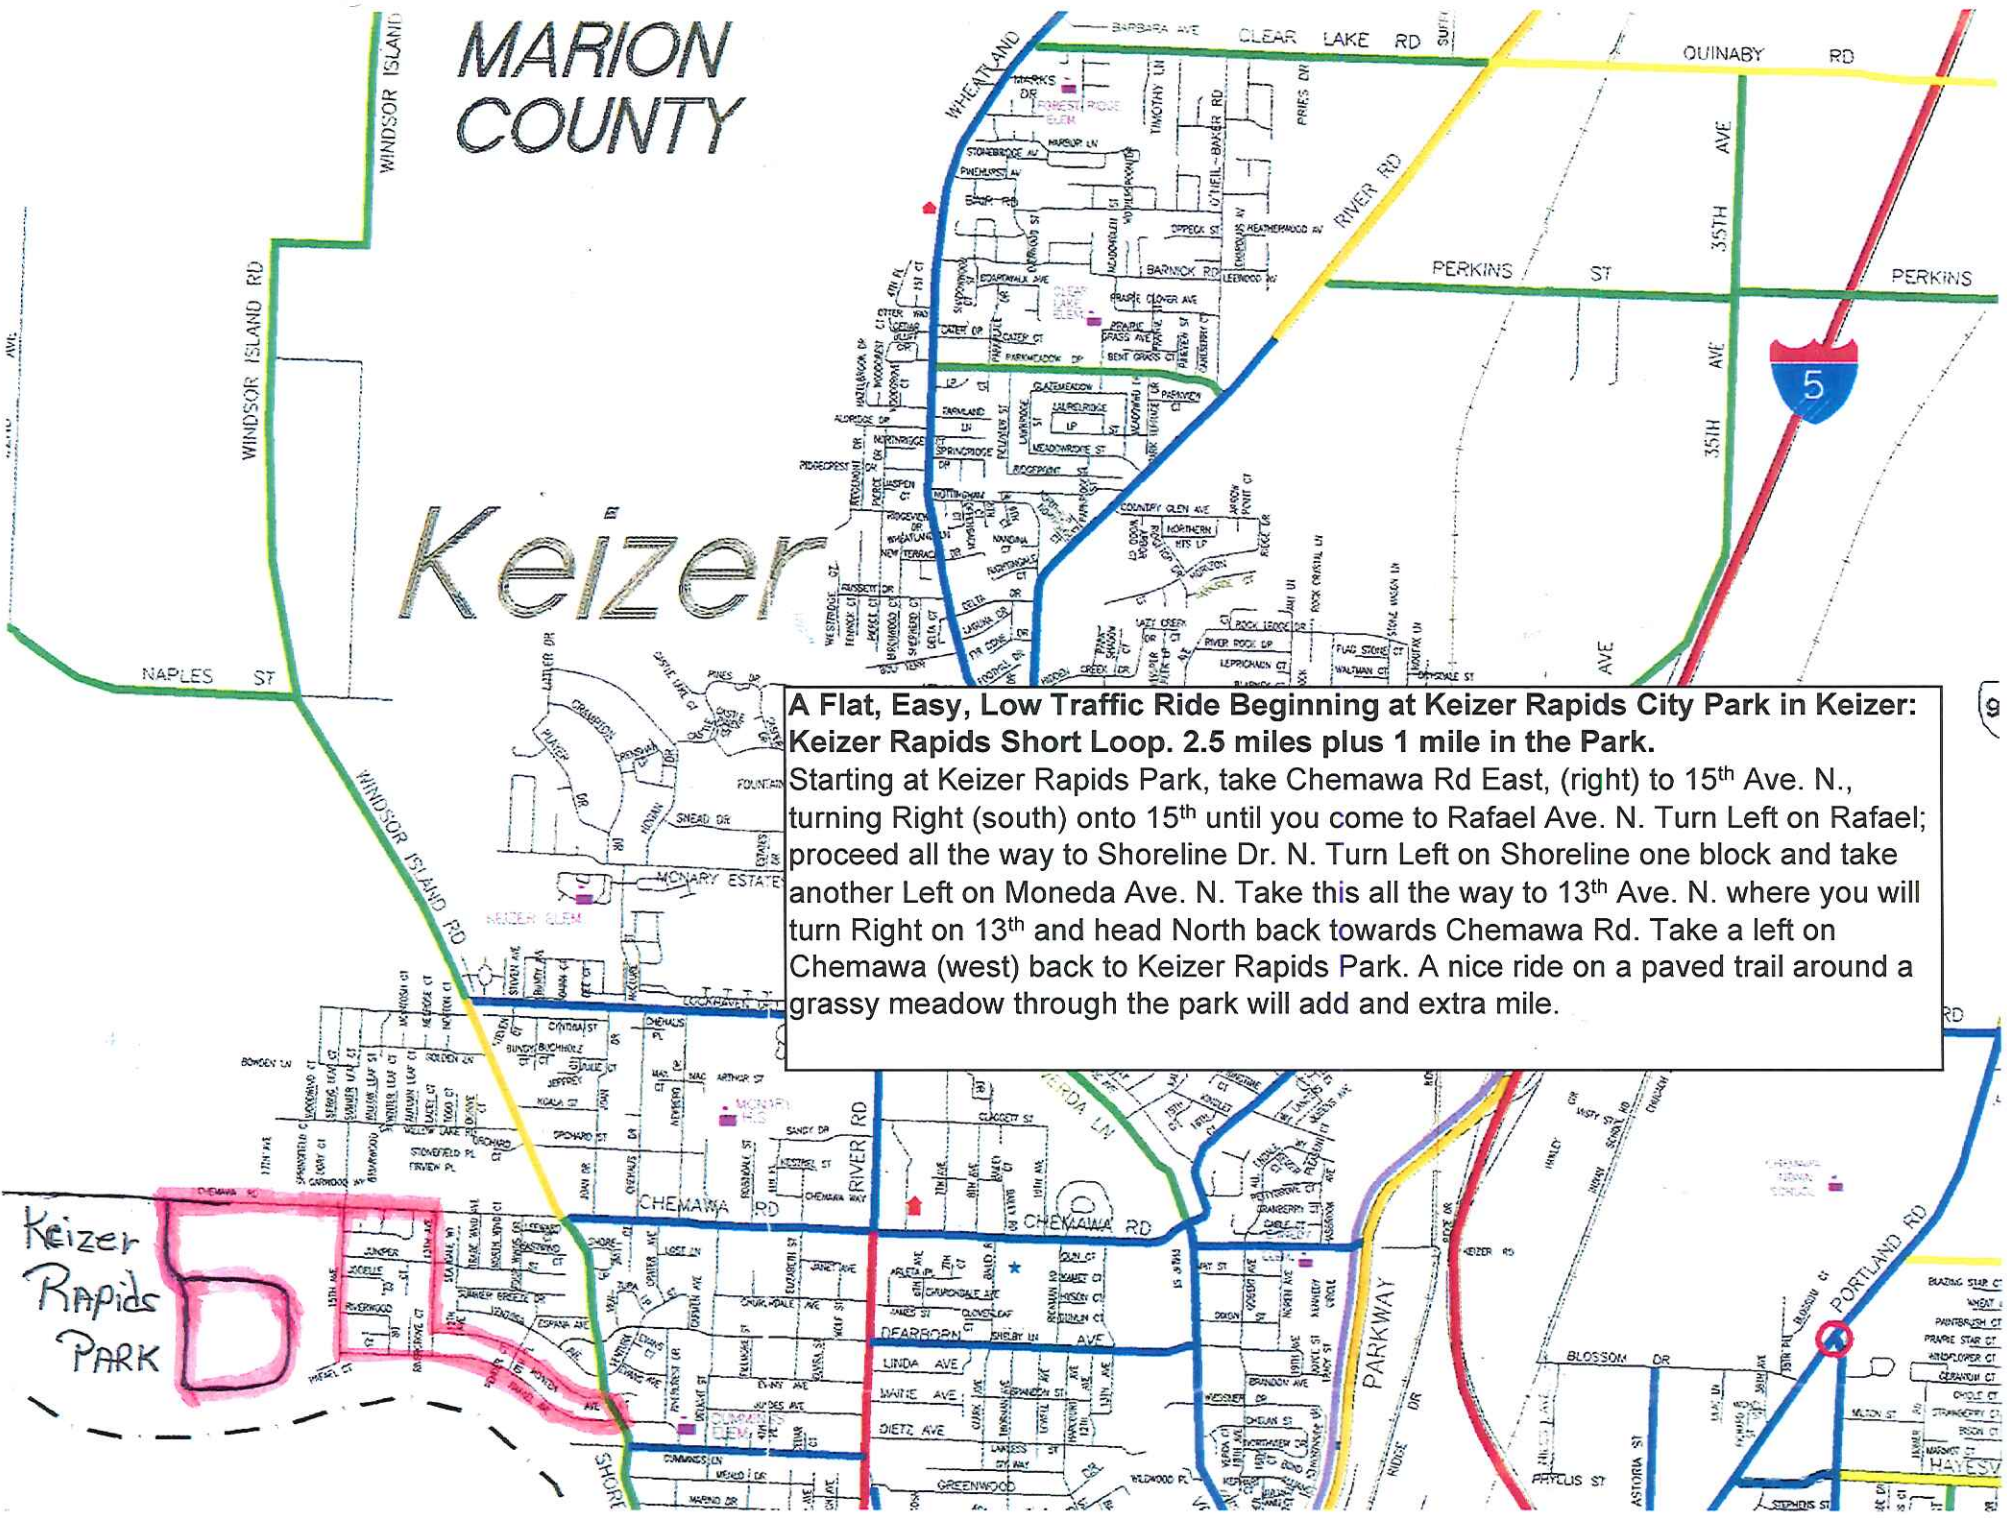

MARION COUNTY

Keizer

A Flat, Easy, Low Traffic Ride Beginning at Keizer Rapids City Park in Keizer: Keizer Rapids Short Loop. 2.5 miles plus 1 mile in the Park.
Starting at Keizer Rapids Park, take Chemawa Rd East, (right) to 15th Ave. N., turning Right (south) onto 15th until you come to Rafael Ave. N. Turn Left on Rafael; proceed all the way to Shoreline Dr. N. Turn Left on Shoreline one block and take another Left on Moneda Ave. N. Take this all the way to 13th Ave. N. where you will turn Right on 13th and head North back towards Chemawa Rd. Take a left on Chemawa (west) back to Keizer Rapids Park. A nice ride on a paved trail around a grassy meadow through the park will add an extra mile.

Keizer Rapids Park