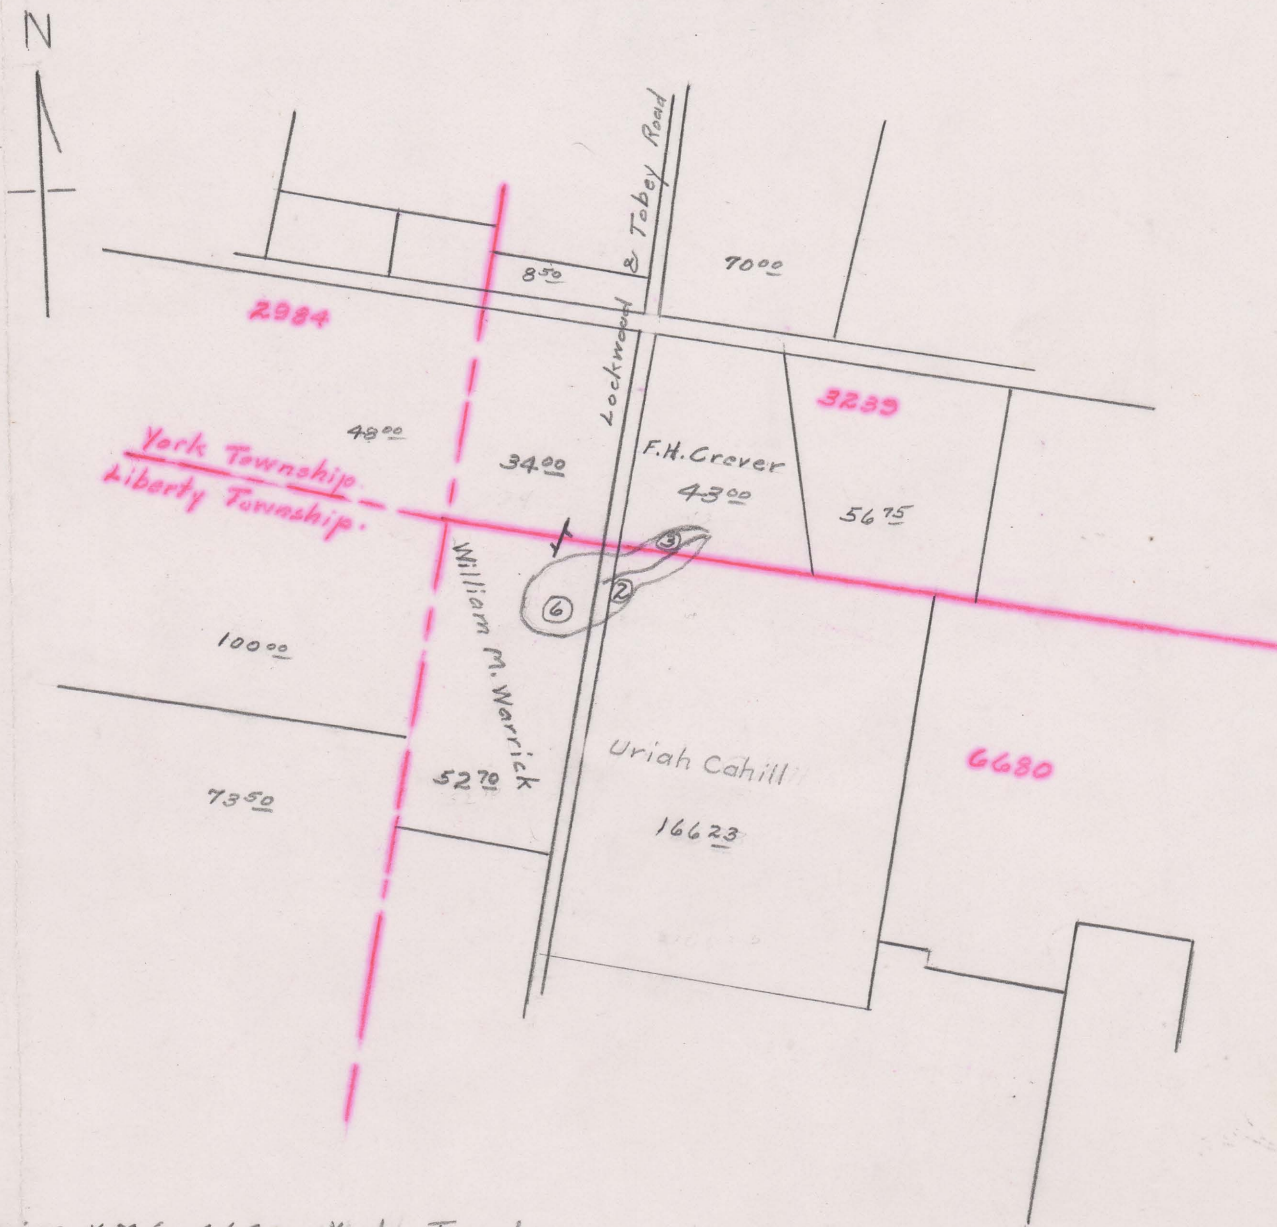

CREVER DITCH NO. 568

YORK TOWNSHIP 1901

Begins v.m.s. 6680 - York Township

Ends v.m.s. 3239 - York Township

Total Acres Drained 11⁰⁰

Box 289

Boundary Estimated from apportionment