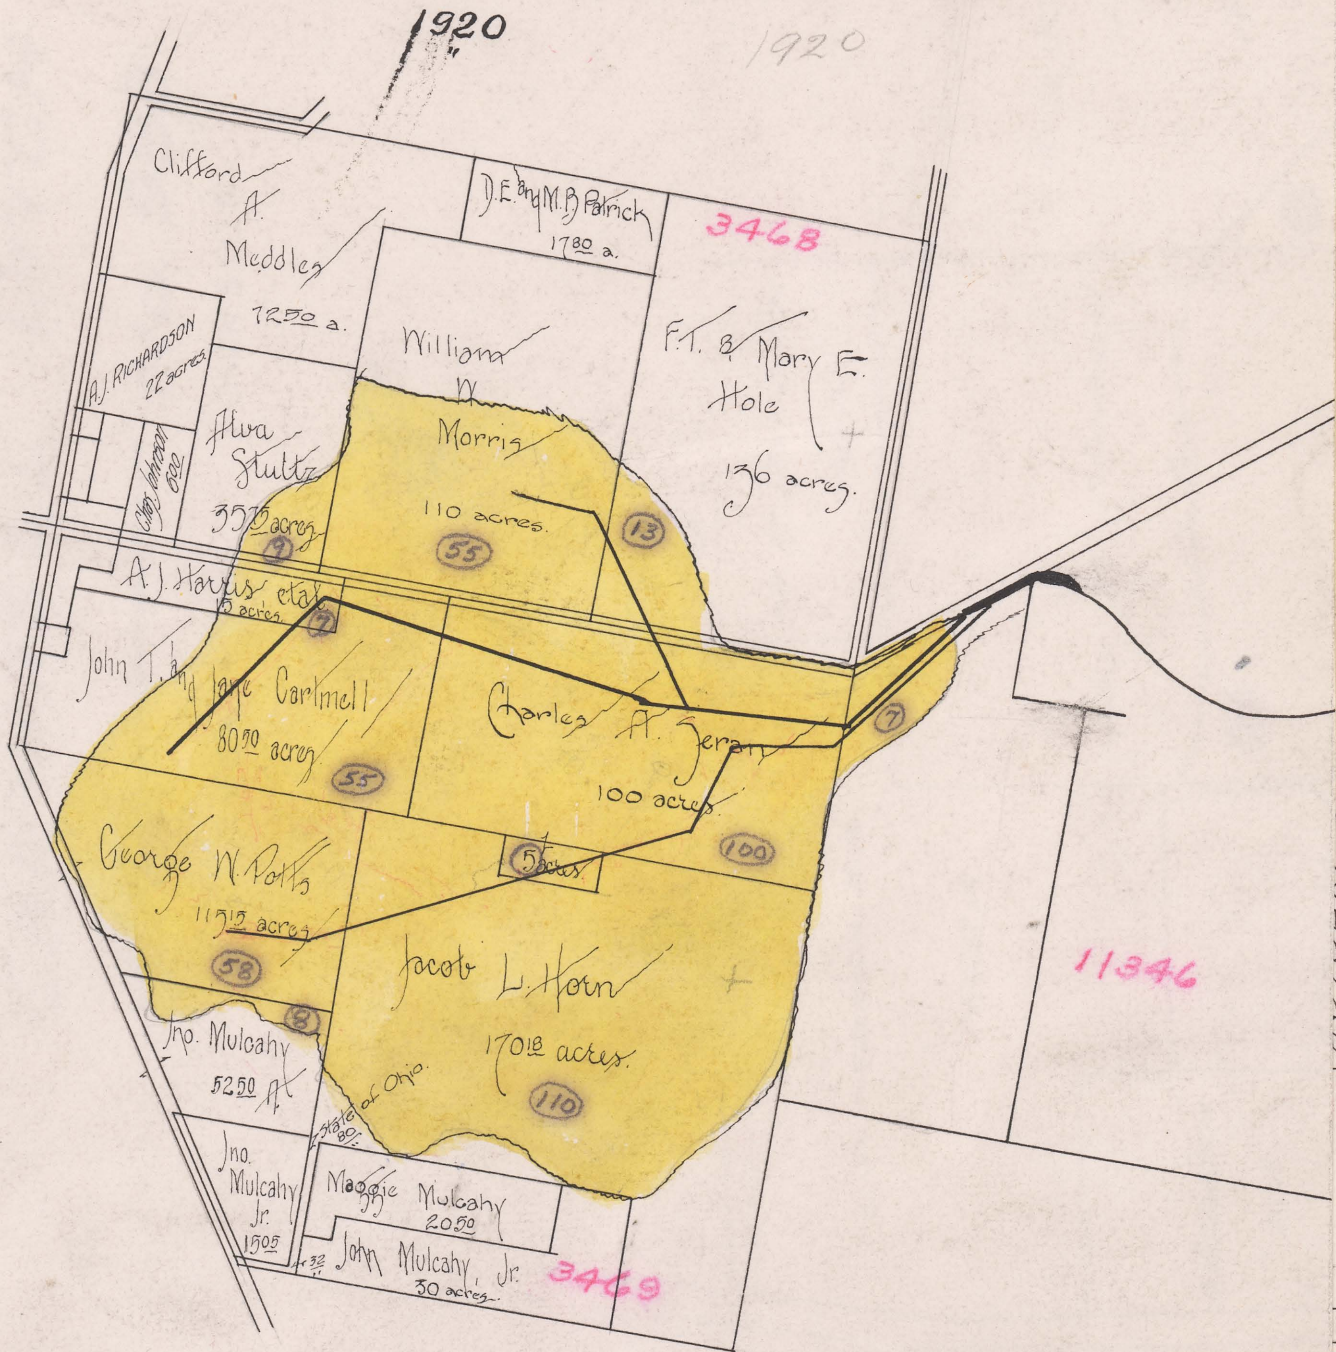

CARTMELL DITCH

York Tp.

No. 983

~ 11 ~

REPAIRS

Begins V.M.S. 3468
Ends V.M.S. 11346
Total Acres Drained 42700

Fox 407
See Linsley Ditch Plat No. 304