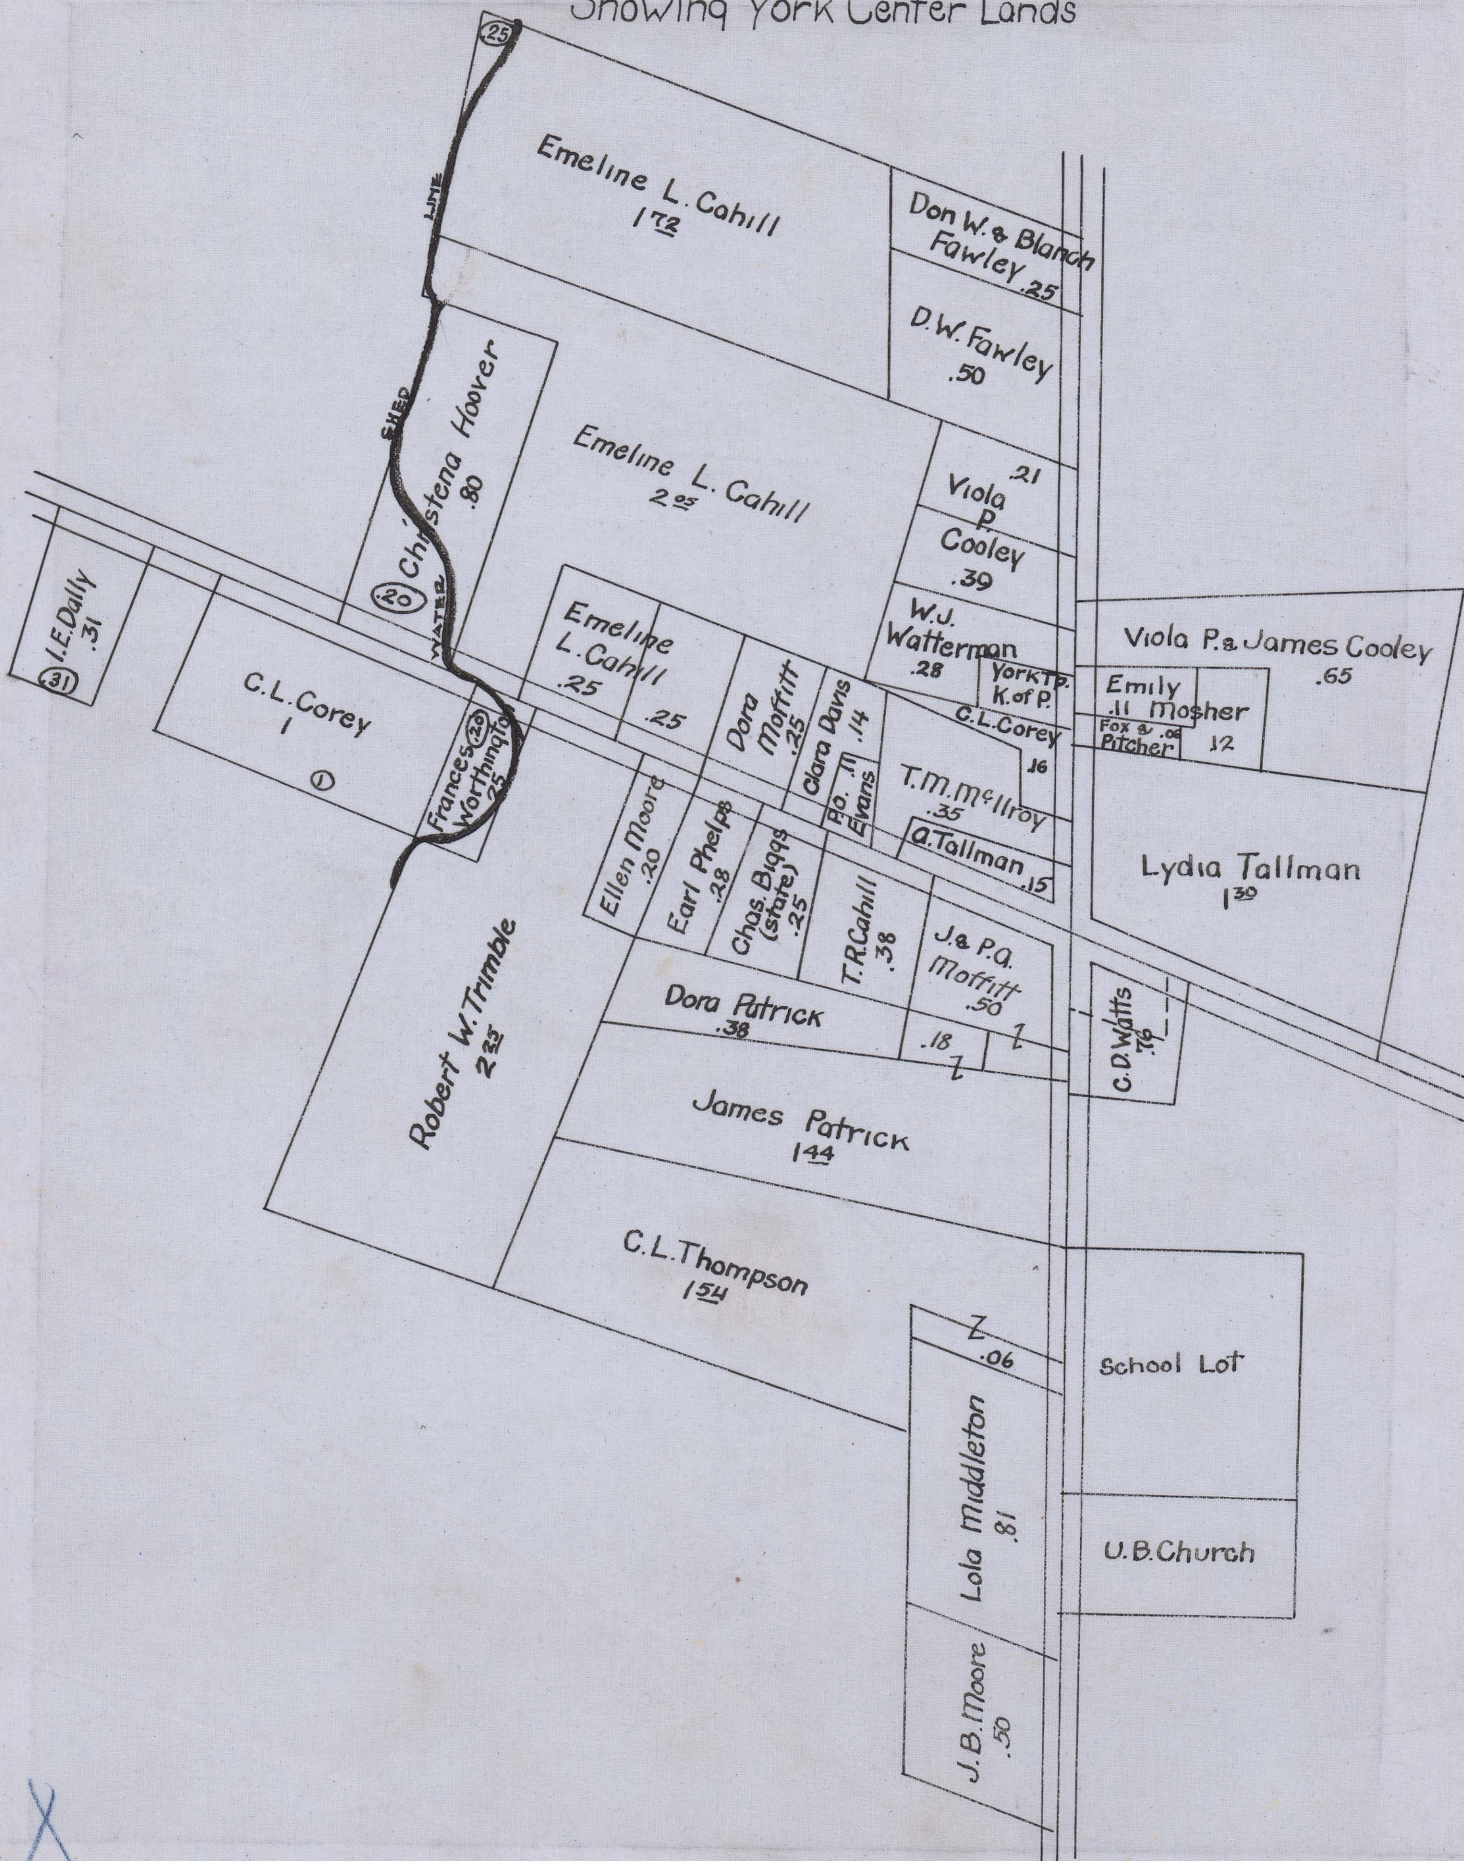

HORNBECK DITCH

YORK TOWNSHIP

No. 1047

194-15

Begins V.M.S. 3234
Ends V.M.S. 3234 Bokes Creek
Total Acres Drained 164.46

Box 398

HORNBECK DITCH

Showing York Center Lands

1017

X

HORNBECK DITCH

Showing York Center Lands