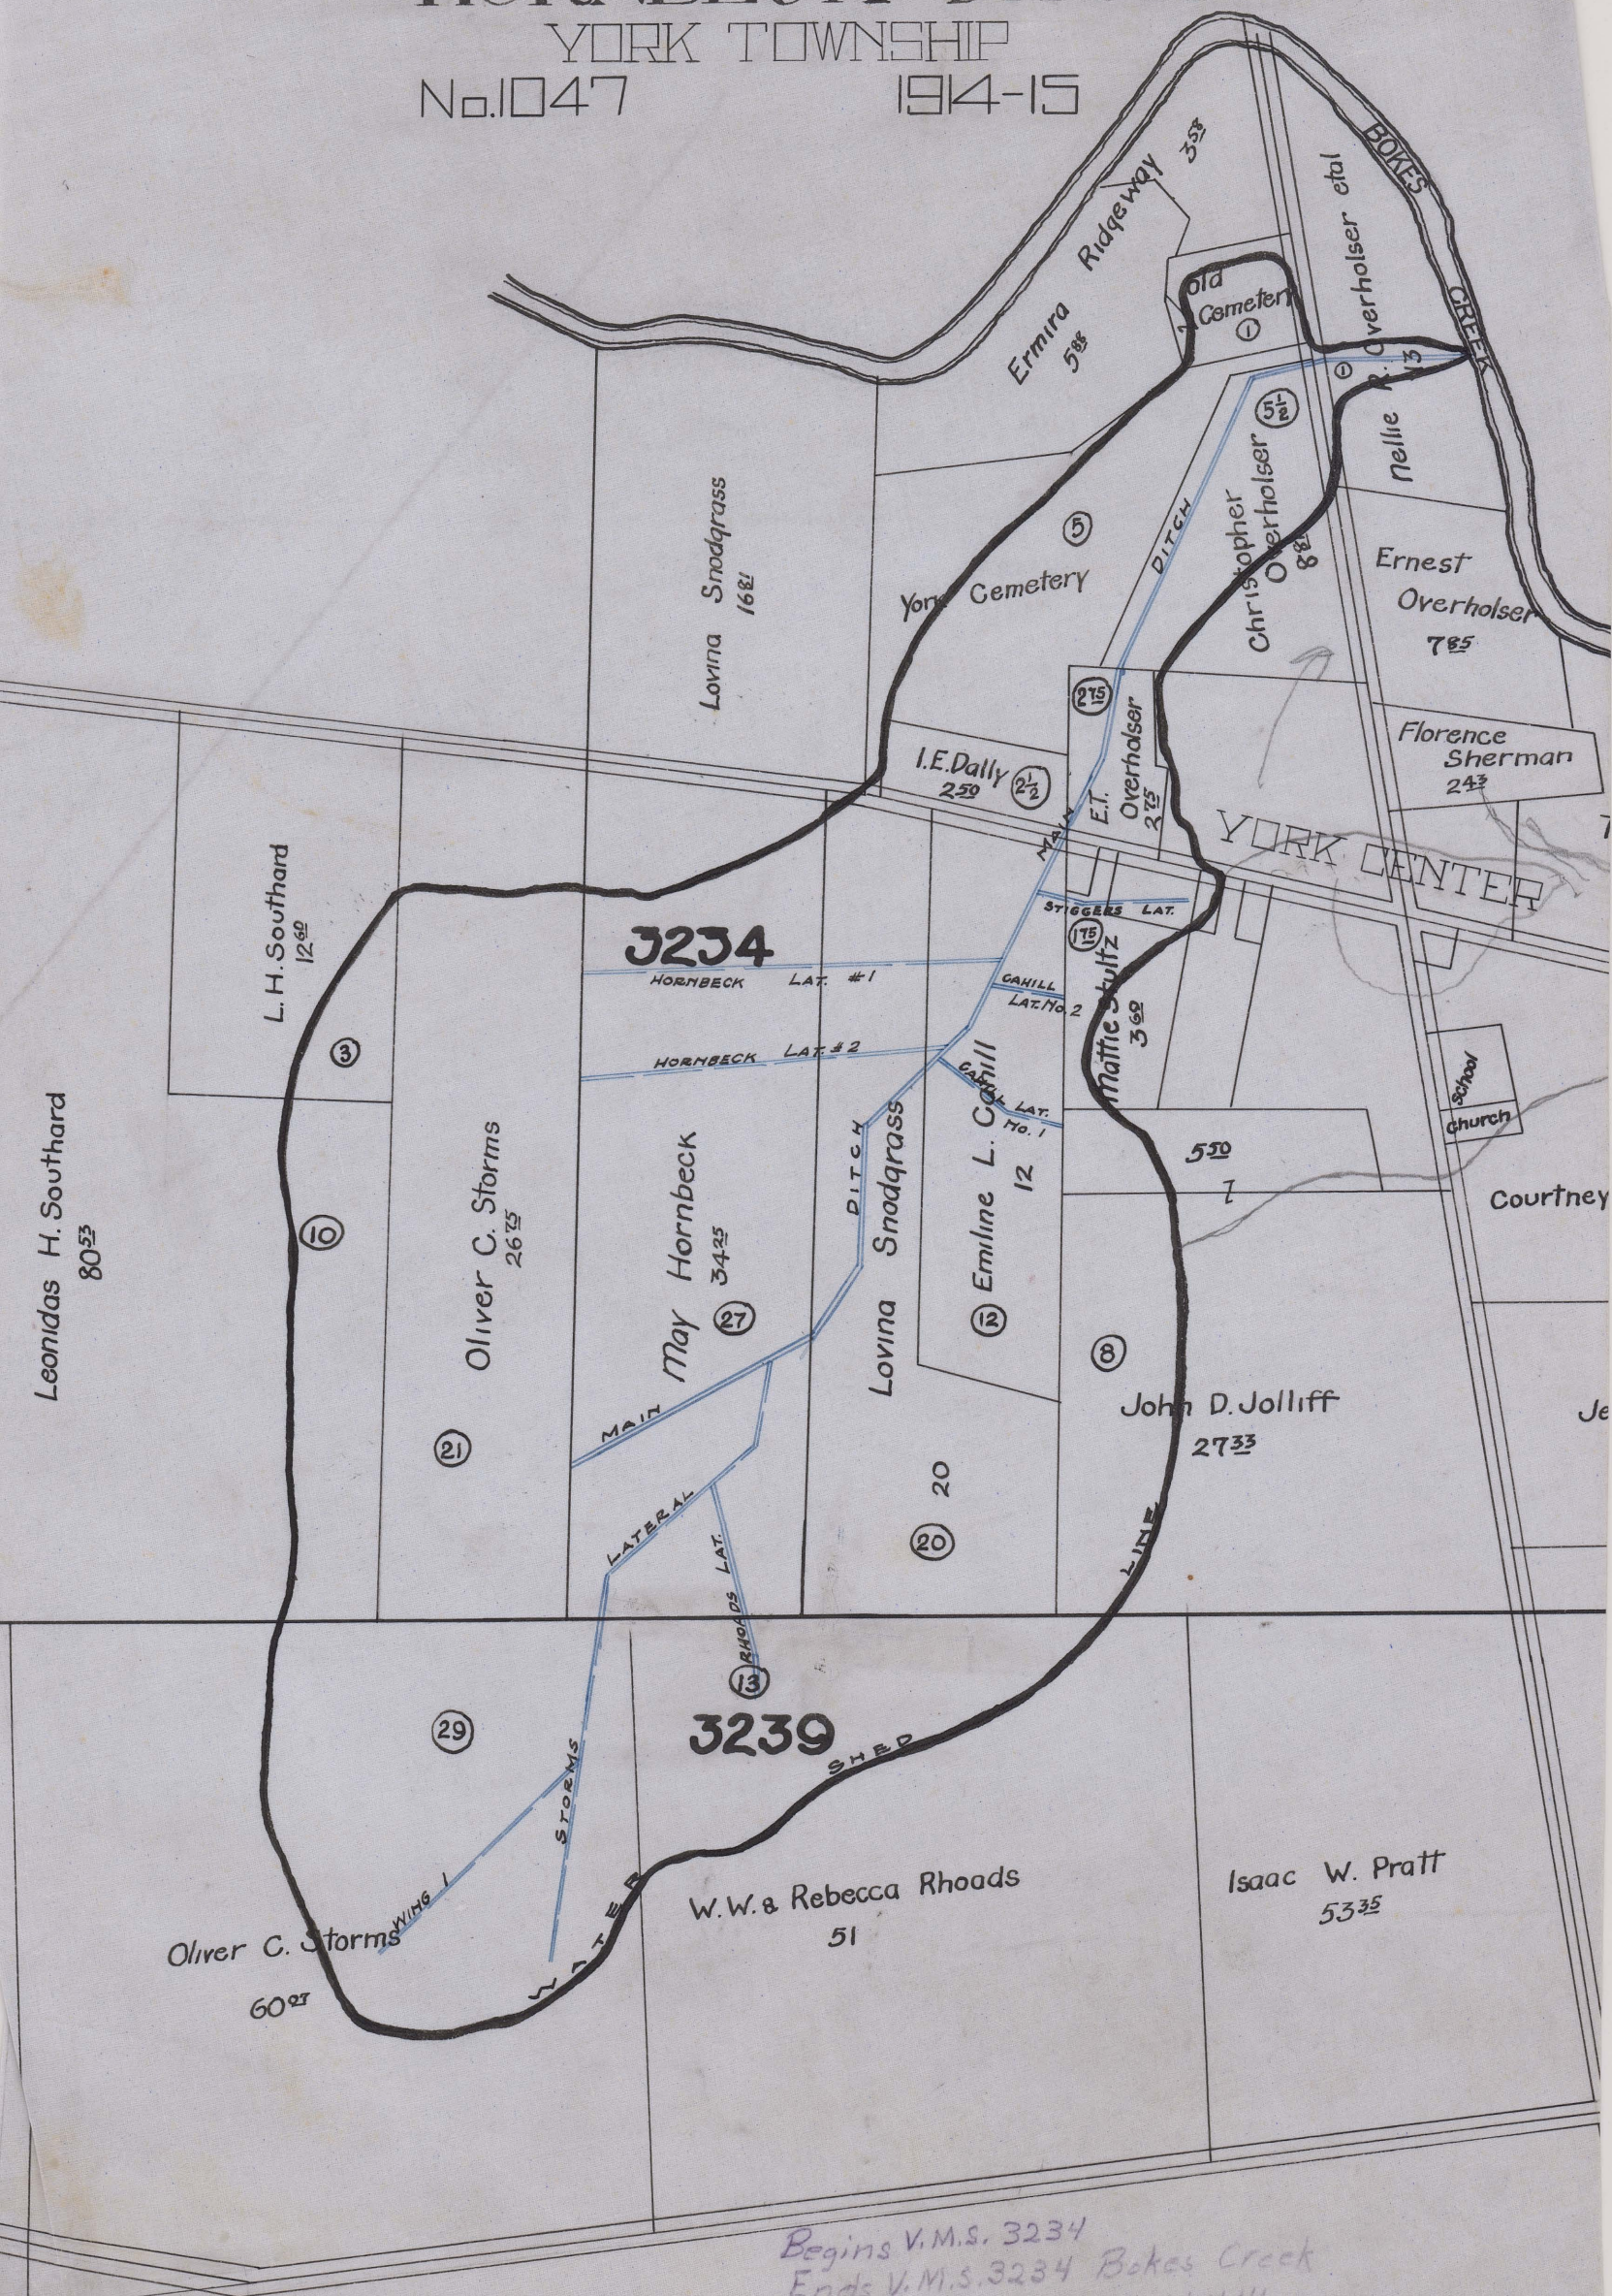

HORNBECK DITCH

YORK TOWNSHIP

No. 1047

194-15

Begins V.M.S. 3234
Ends V.M.S. 3234 Bokes Creek
Total Acres Drained 164.46

Box 398

HORNBECK DITCH

Showing York Center Lands

1017

X

HORNBECK DITCH

Showing York Center Lands