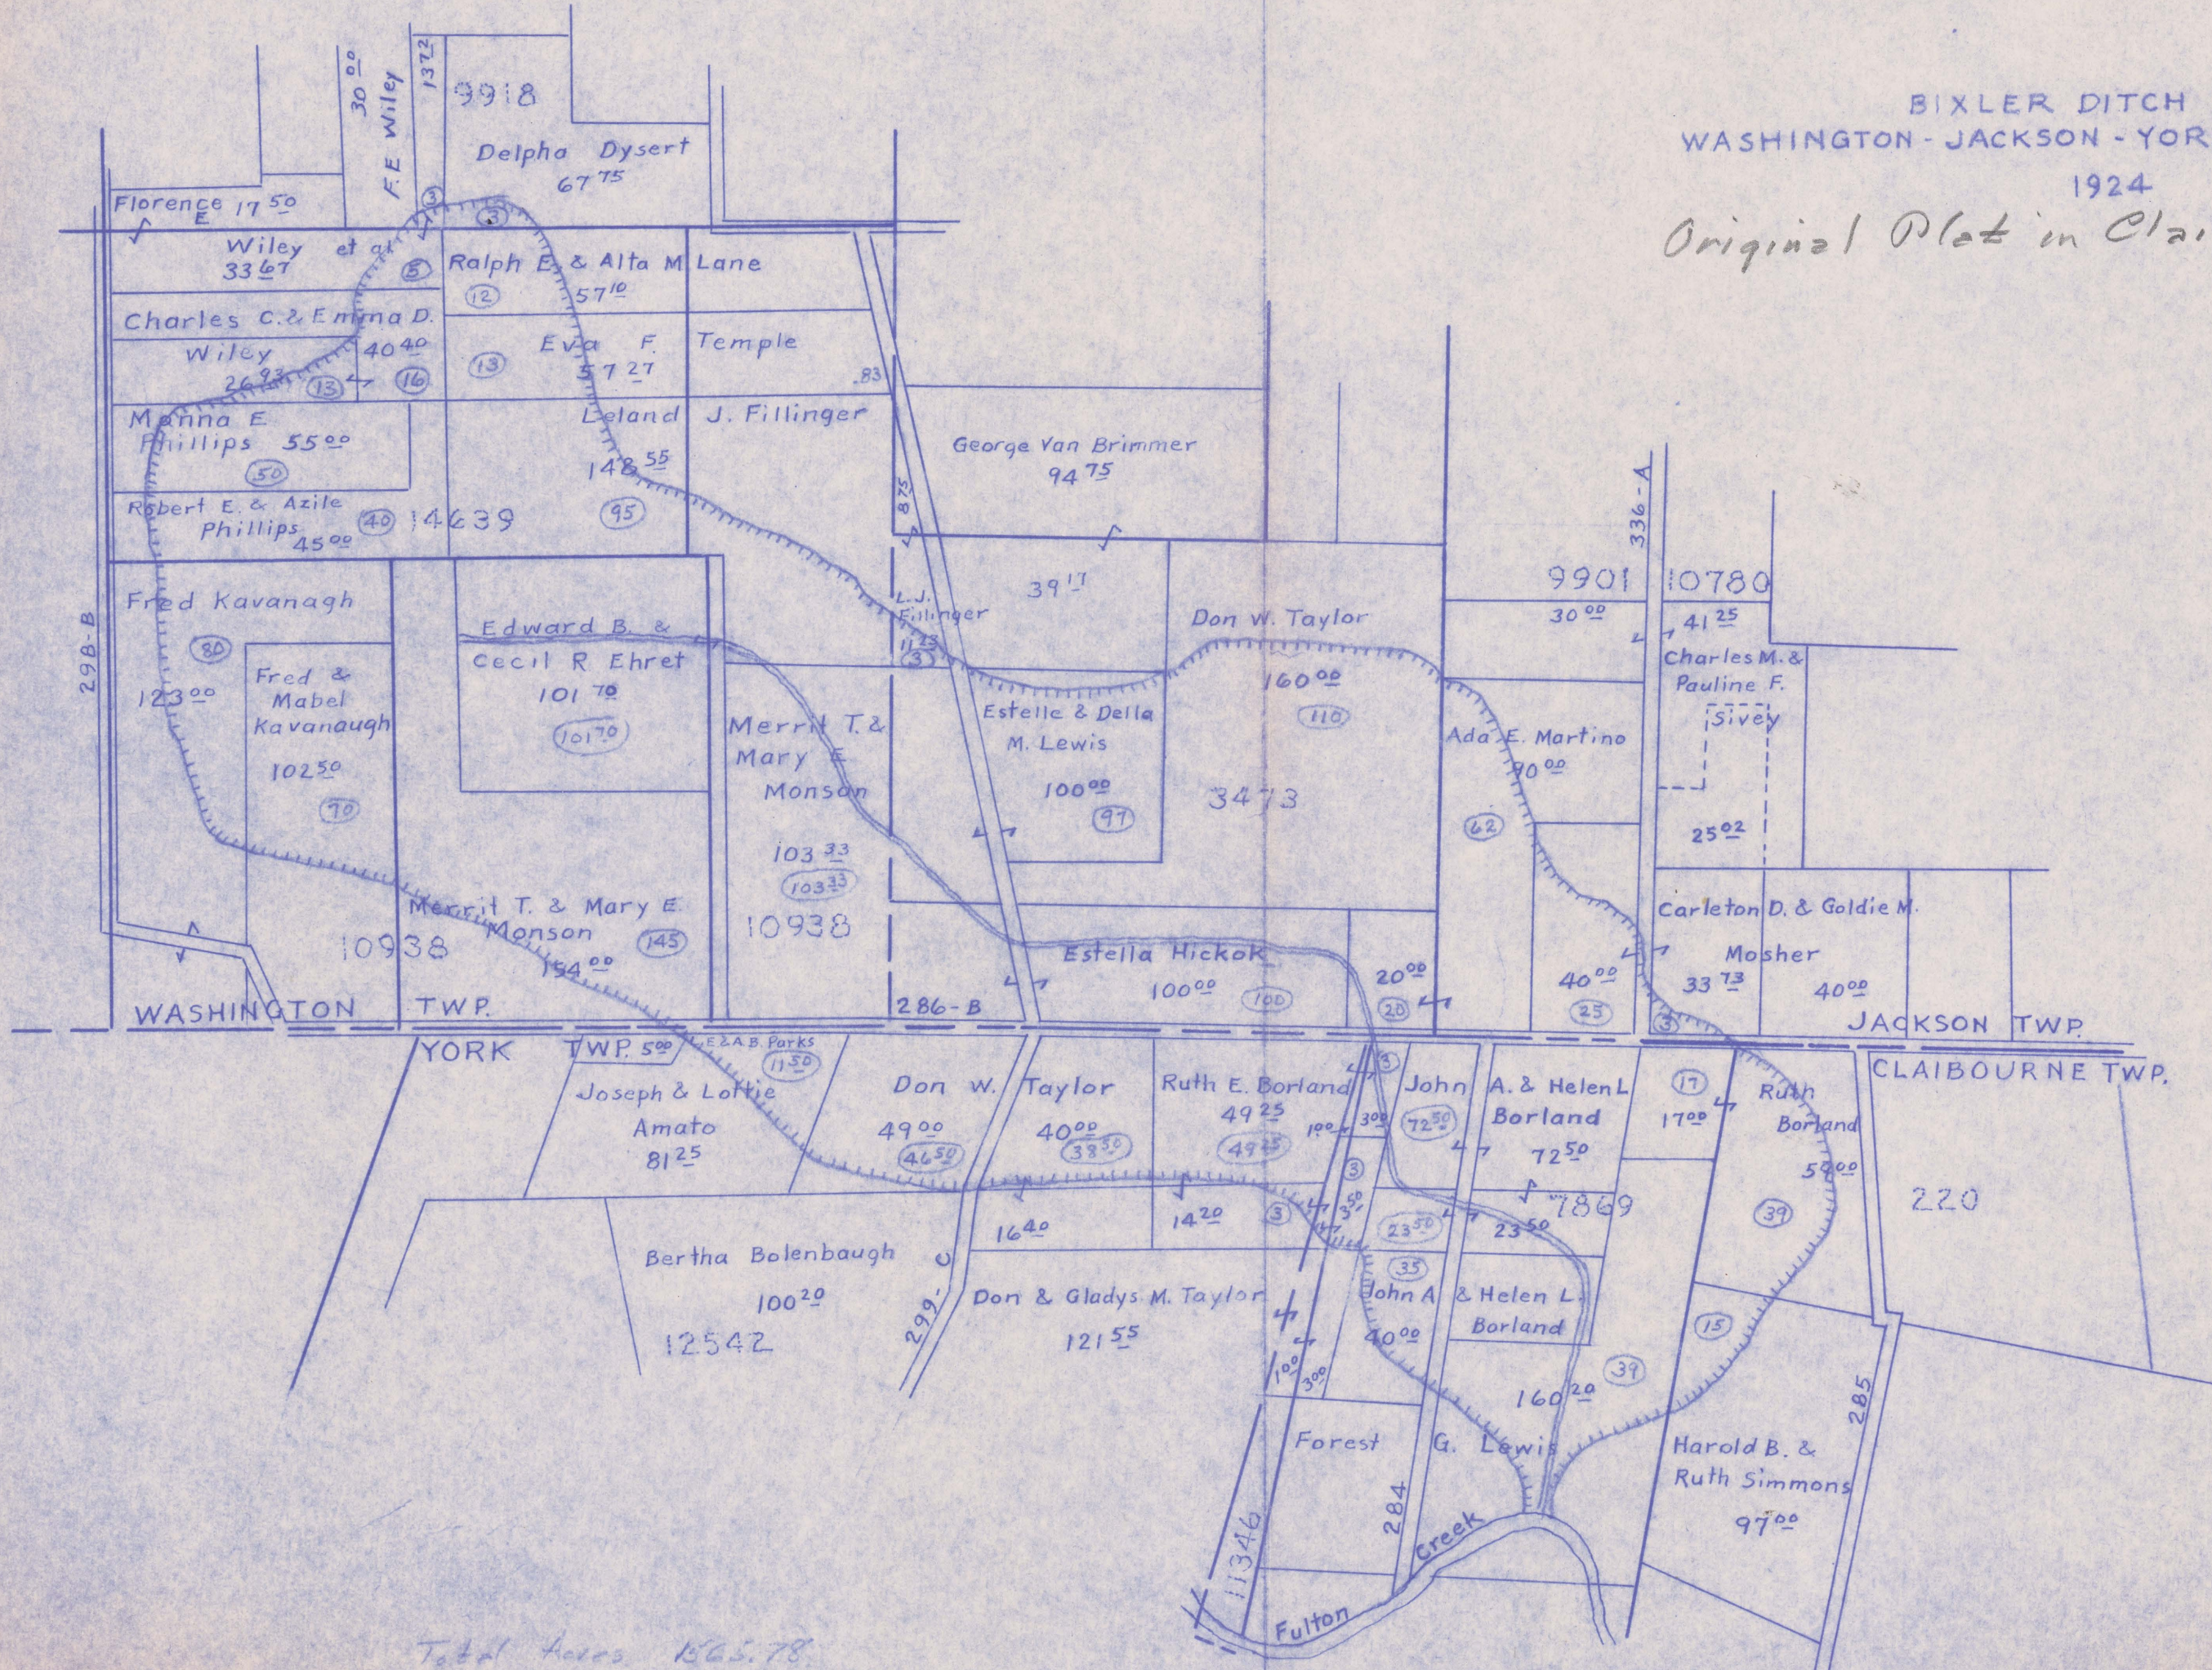

BIXLER DITCH NO. 1181
WASHINGTON - JACKSON - YORK - CLAIBOURNE TOWNSHIPS.

1924

Original Plat in Claibourne File

Total Acres 1565.78