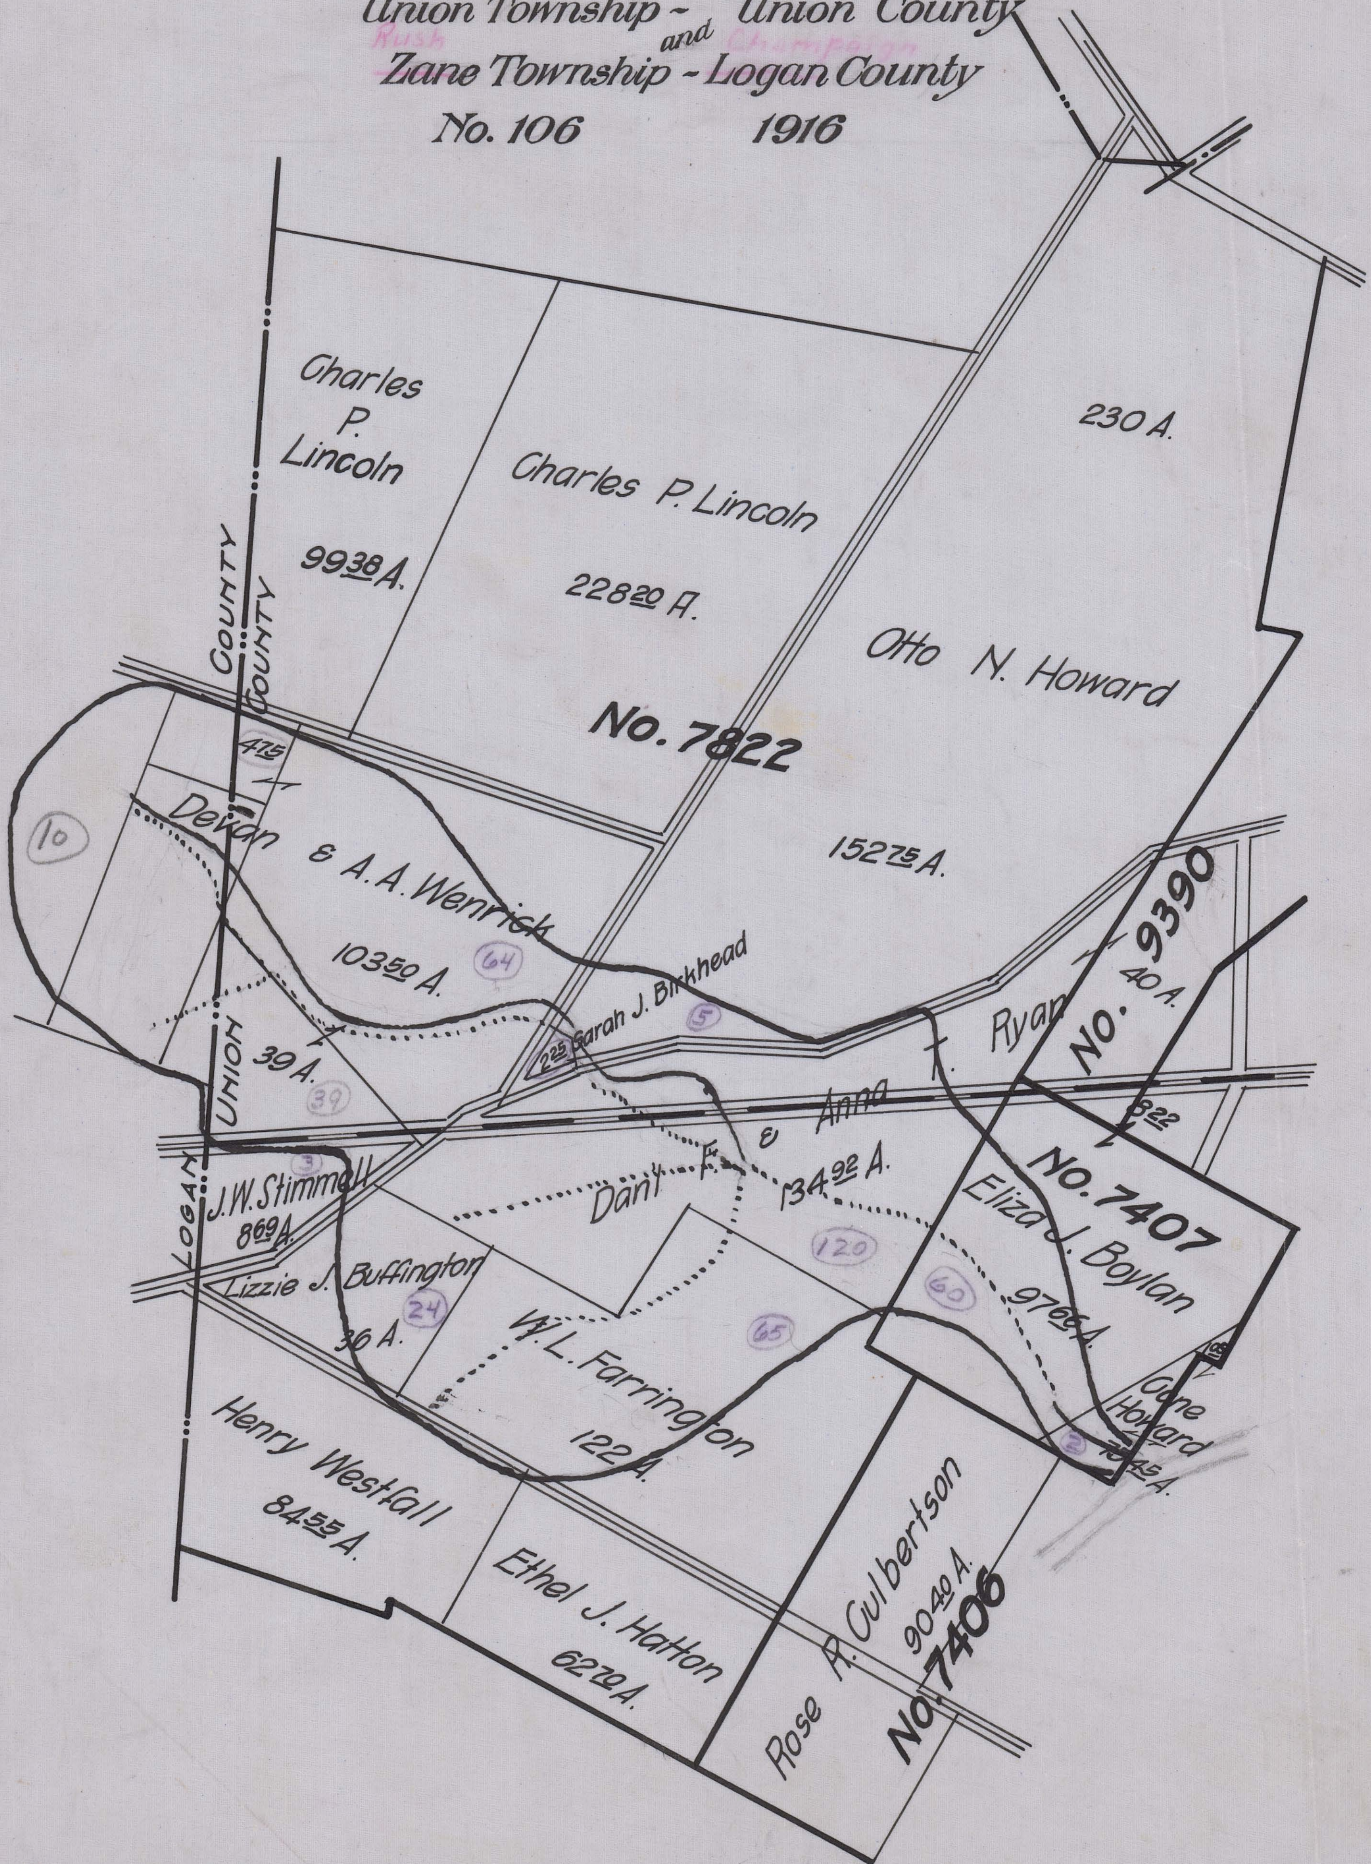

WENRICK JOINT DITCH

— LOCATED IN —

Union Township - Union County
Rush and Champaign
 and
 Zane Township - Logan County

No. 106 1916

Begins V.M.S. 7822 Rush Twp. Champaign Co.

Ends V.M.S. 7407 Union Twp. Union Co.

Total Acres Drained 389⁰⁰ in Union Co.

10, 15, & 20" Tile