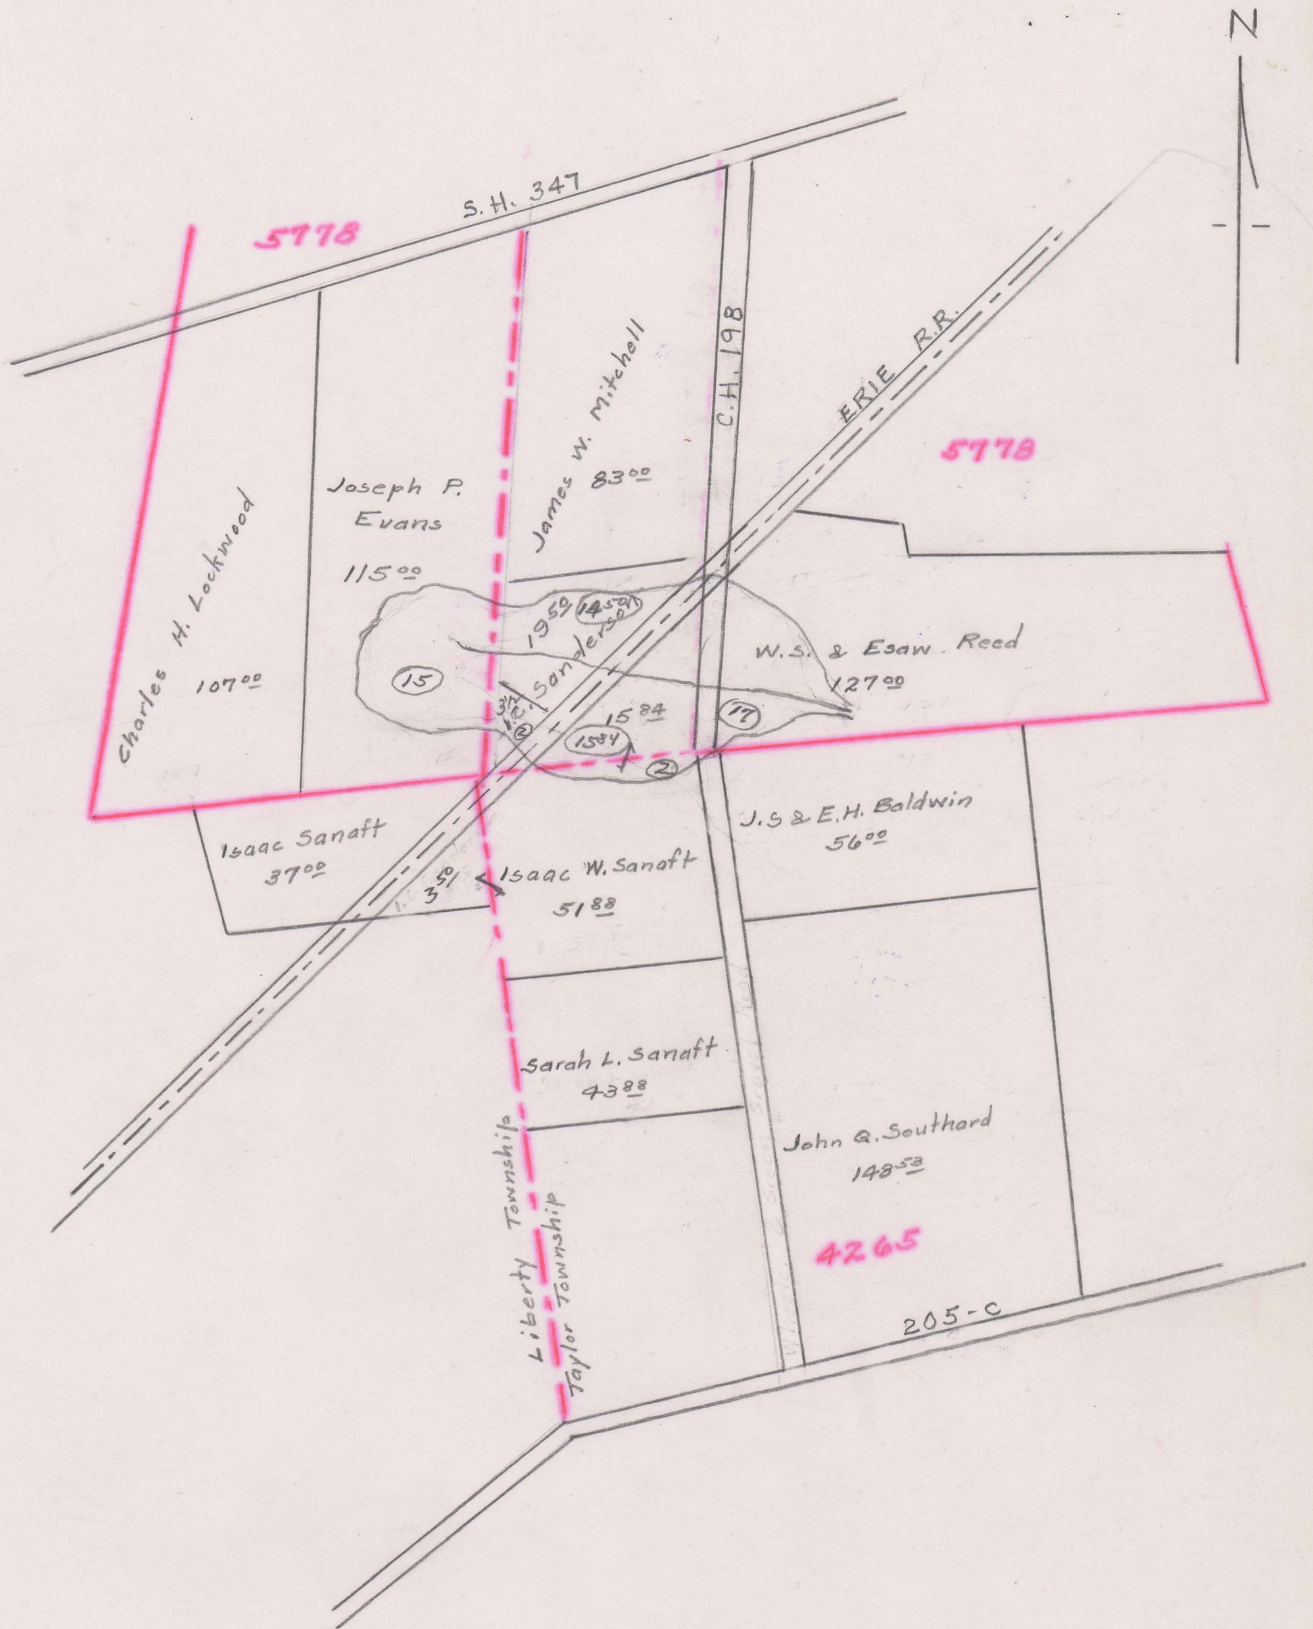

SANAFT DITCH NO. 691  
LIBERTY & TAYLOR TOWNSHIPS  
1904

Begins V.M.S. 5778 - Liberty Township.

Ends V.M.S. 5778 - Taylor Township.

Total Acres Drained 66<sup>34</sup>

Box 326

Boundary Estimated from apportionment