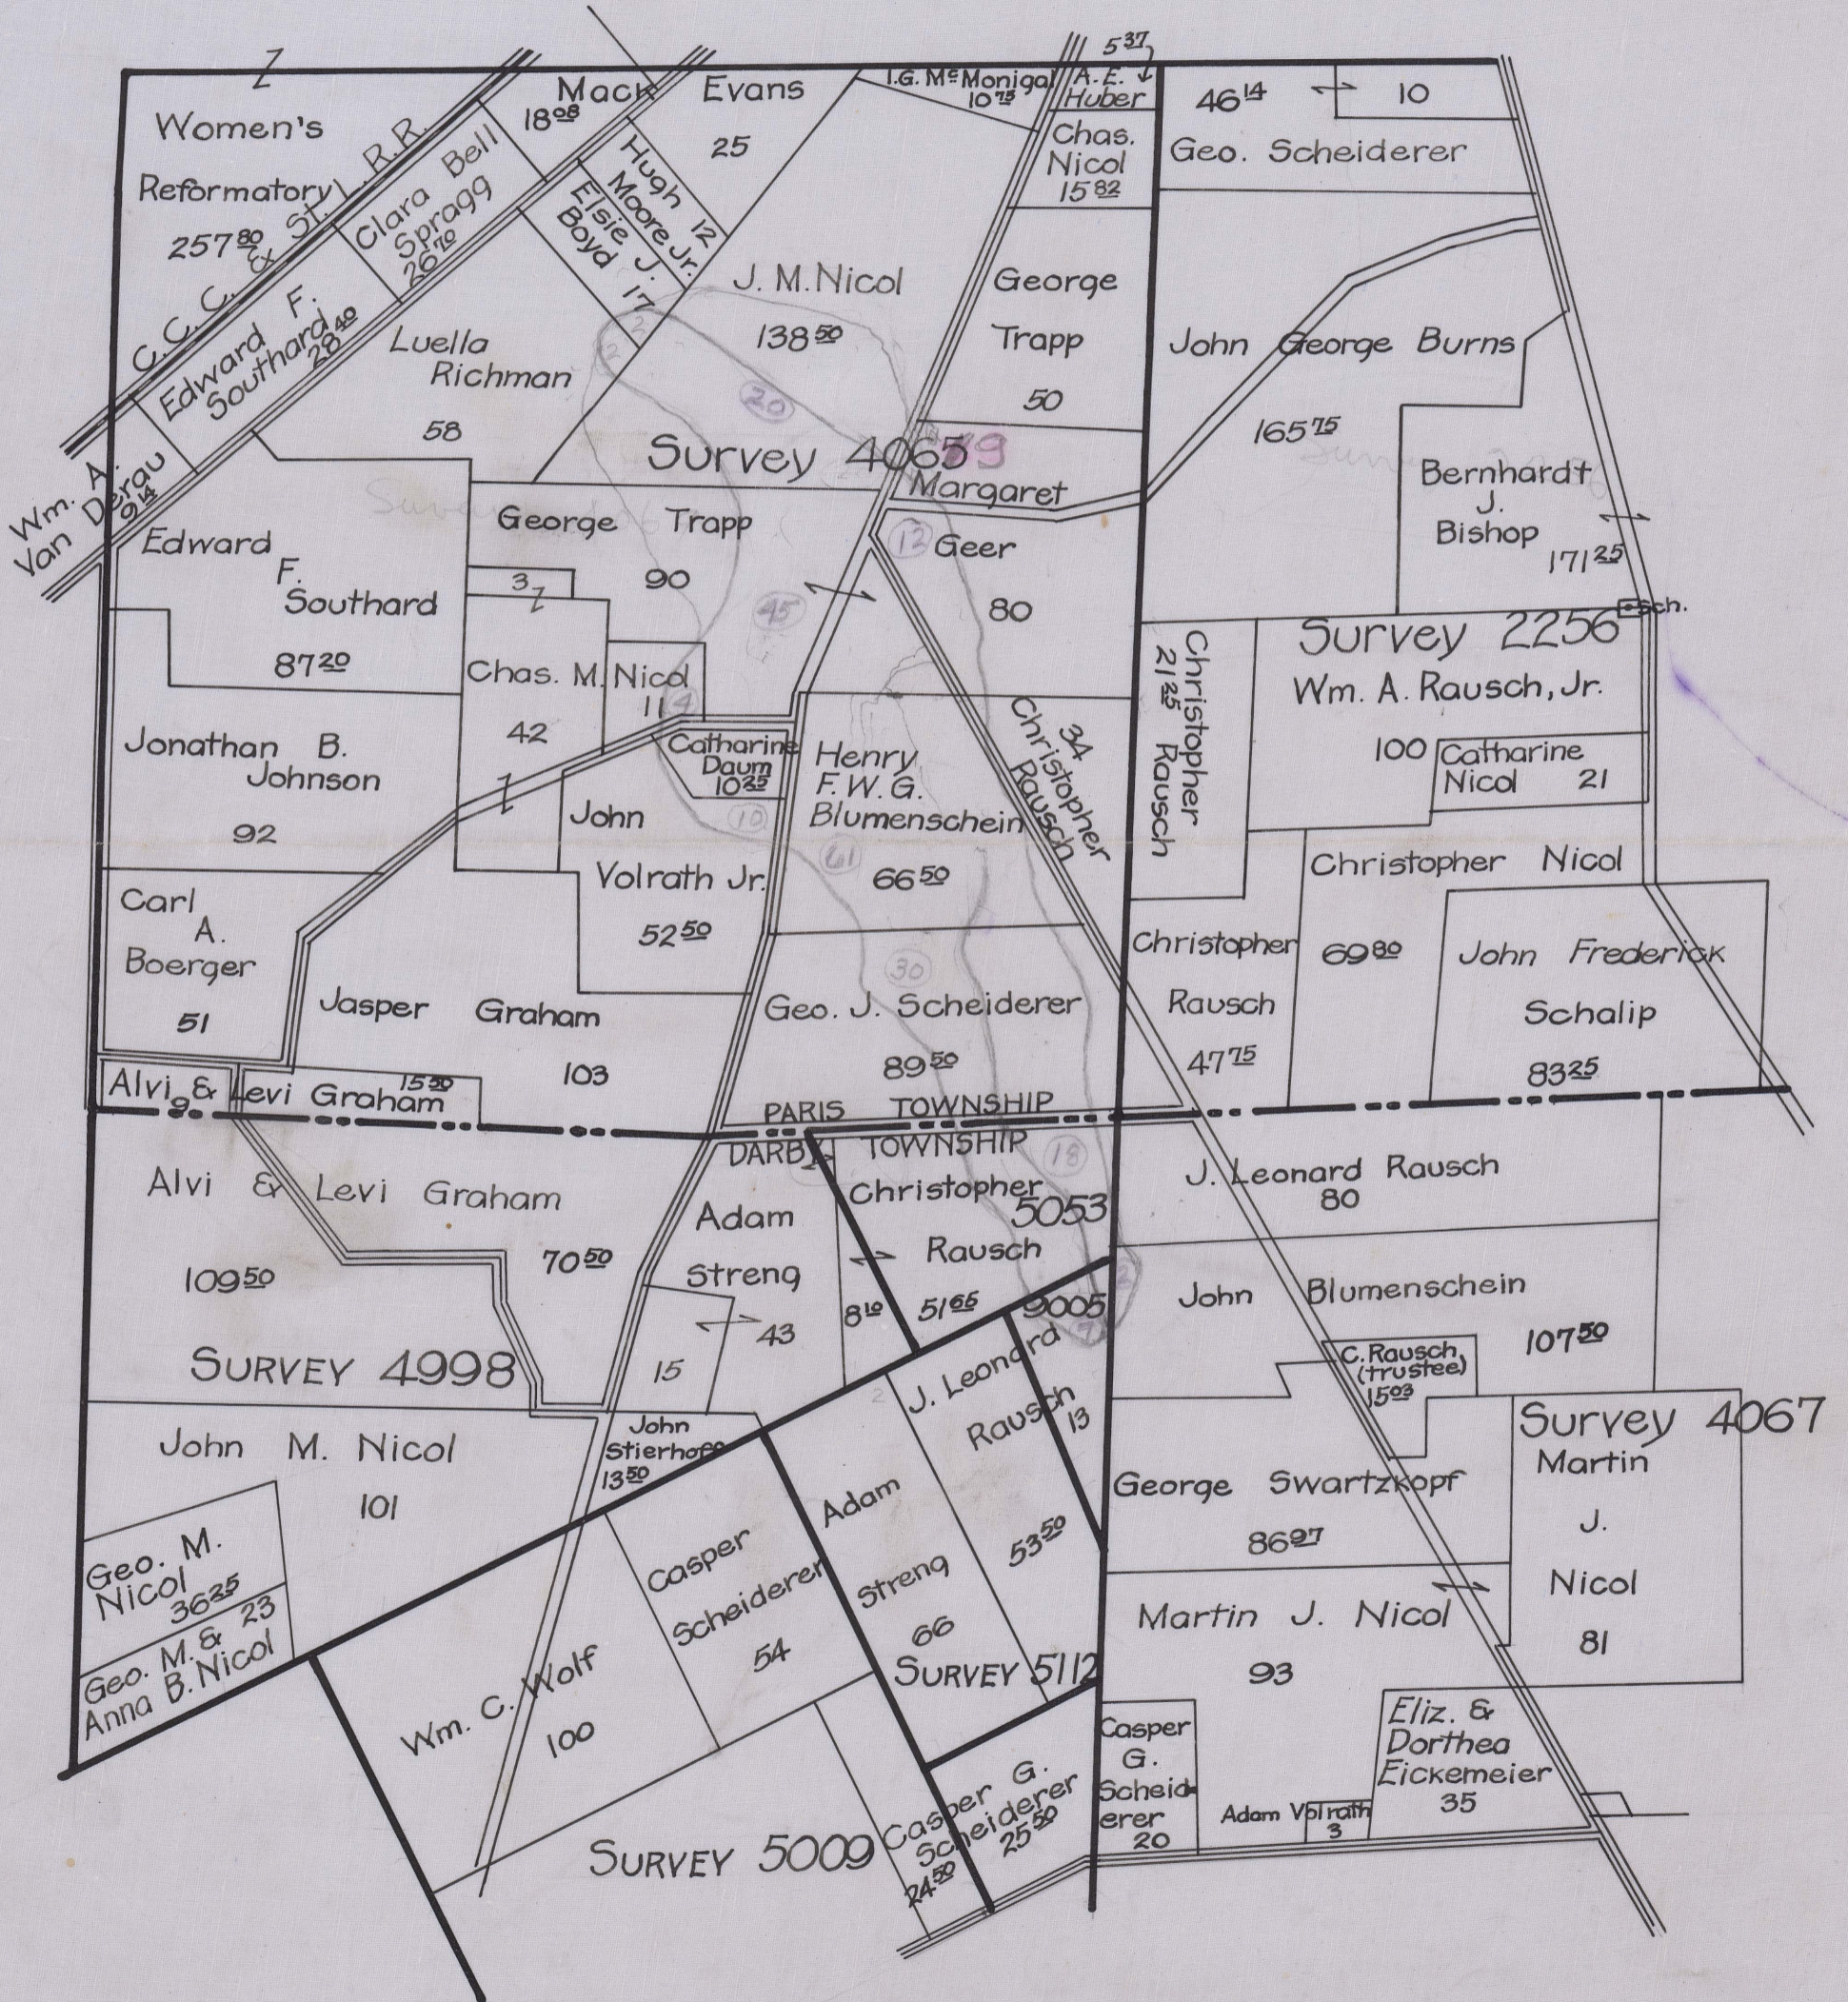

PLAT OF RAUSCH-SCHEIDERER DITCH

LOCATED IN
DARBY AND PARIS TOWNSHIPS
DITCH NO. 1093 1917-18.

Begins V.M.S. 4065 Paris Twp.
Ends V.M.S. 9005 Darby Twp.
Total Acres Drained 245.25 Box 403

OPEN DITCH