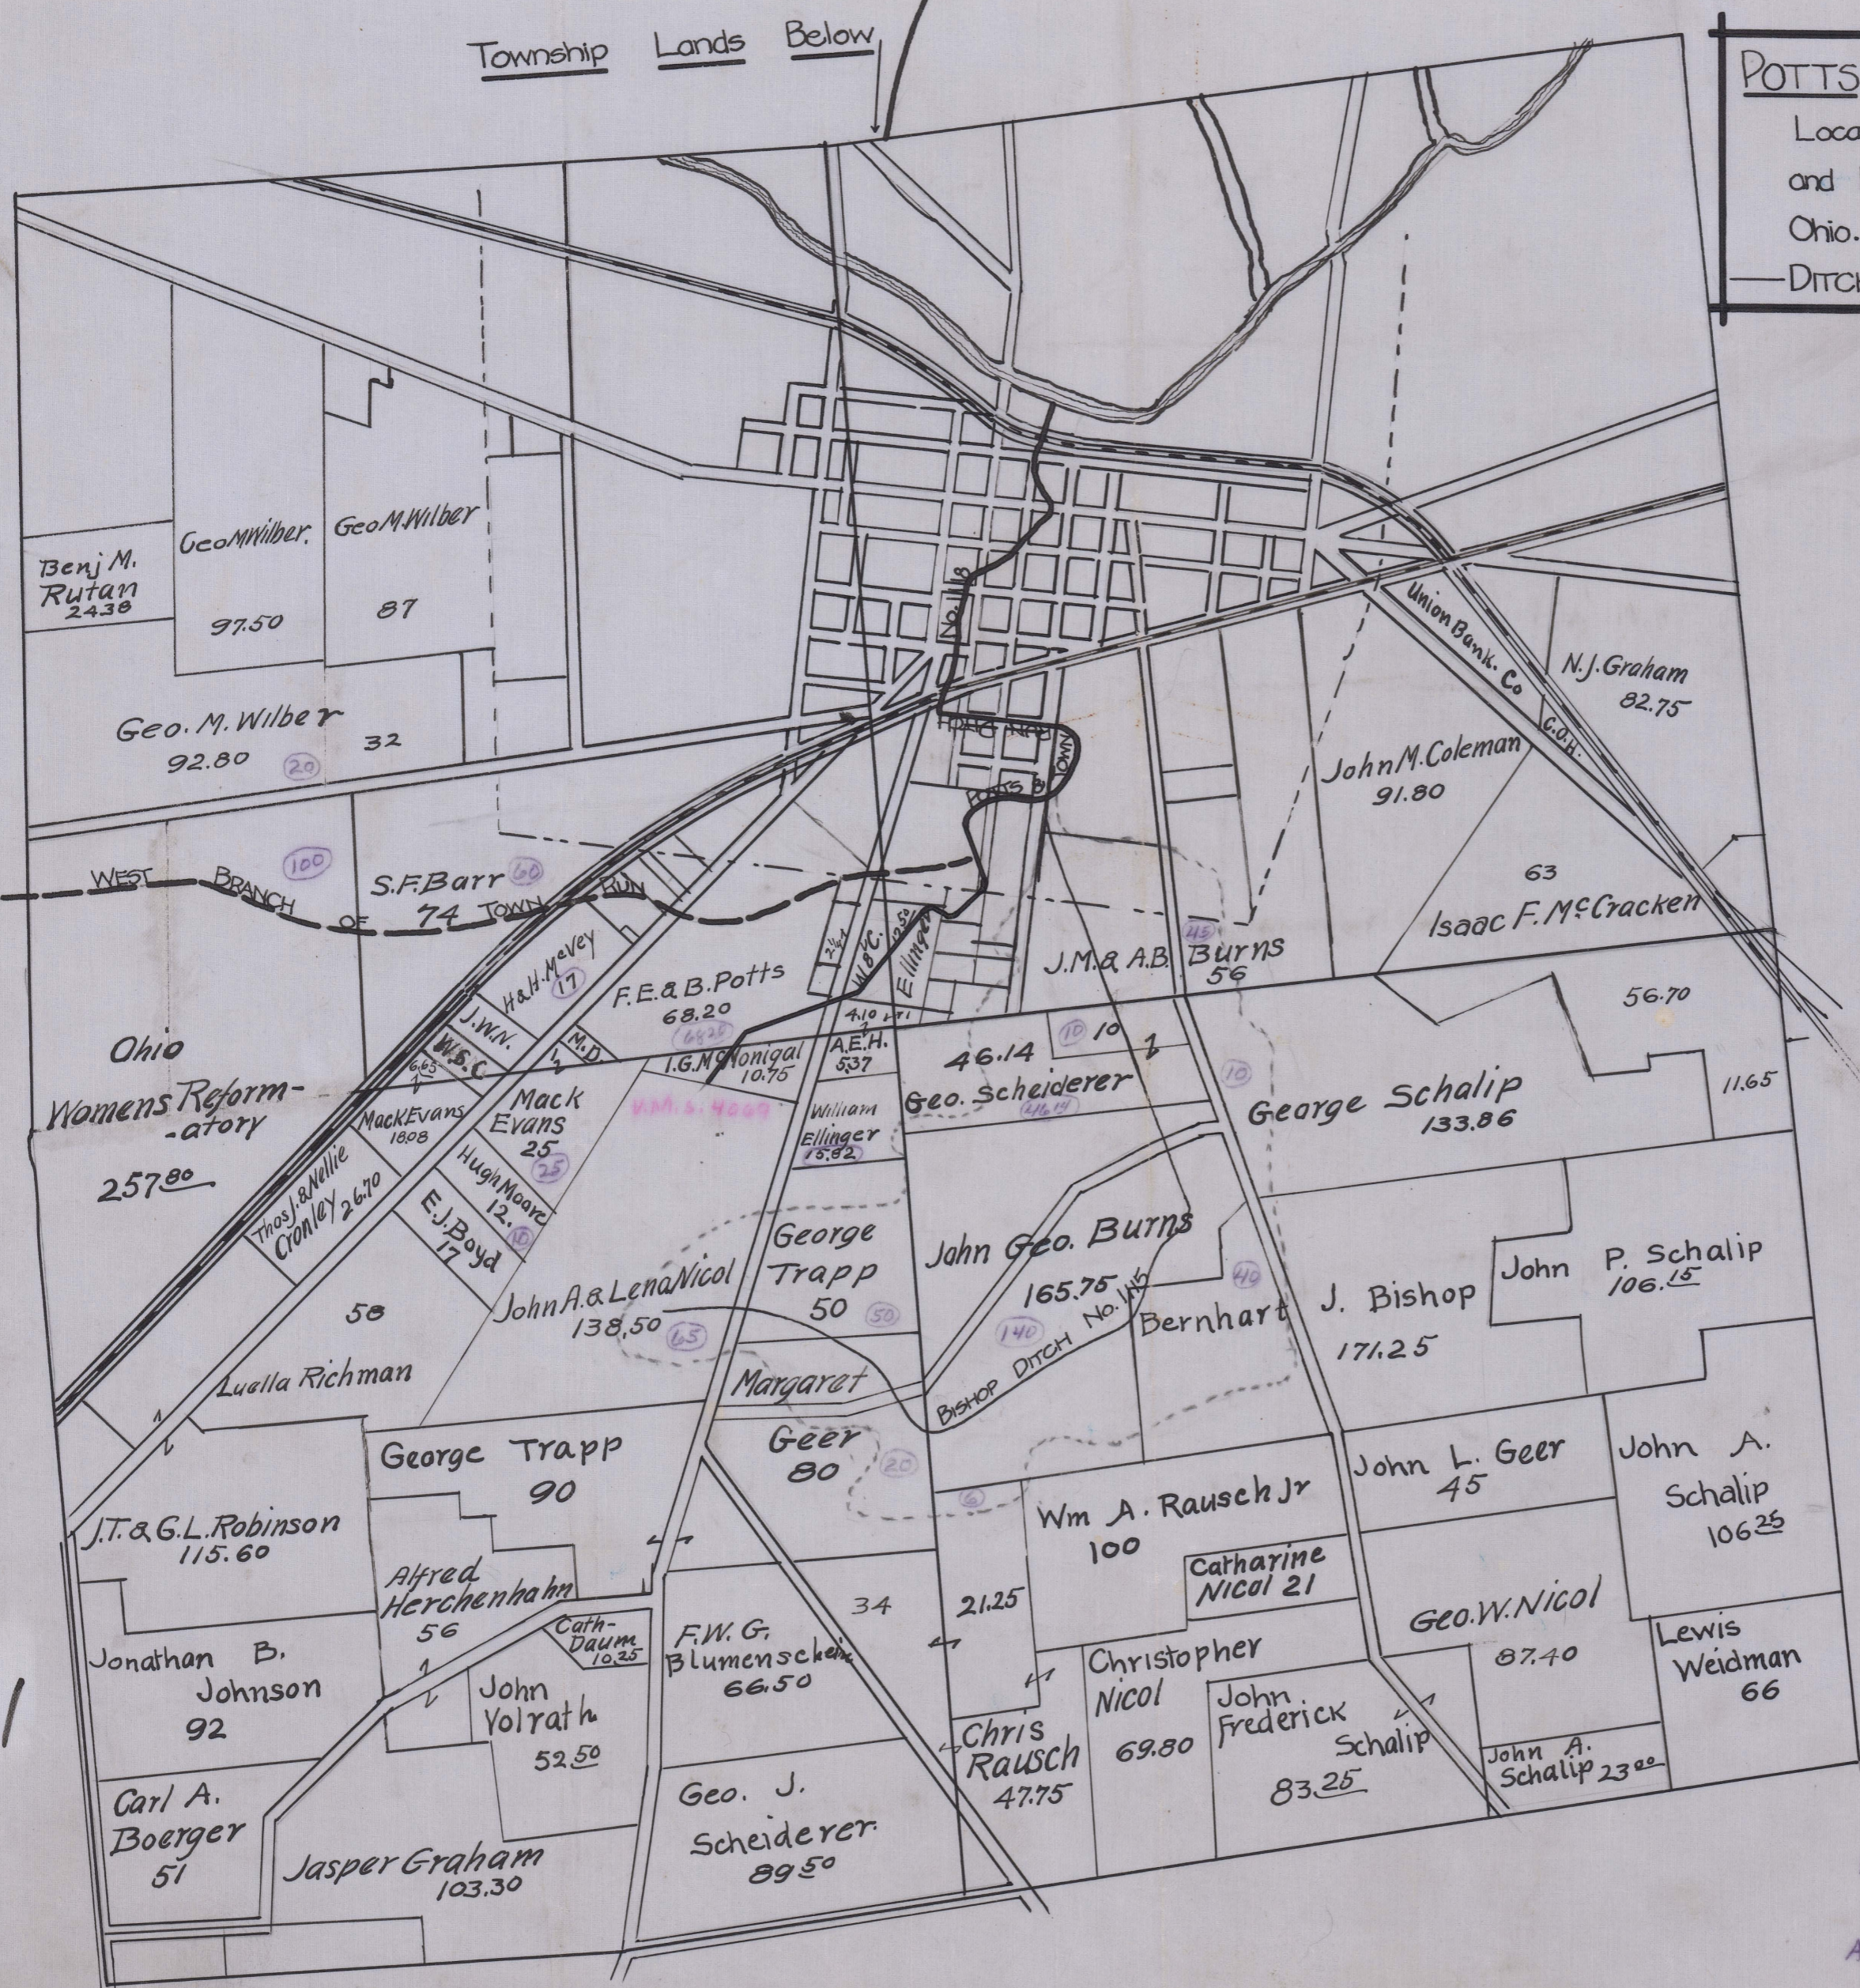

Township Lands Below

POTTS AND TOWN RUN DITCH
 Located in Village of Marysville
 and Paris Township, Union County,
 Ohio.
 Ditch No. 1118 ————— 1920 —————

Begins V.M.S. 4069
 Ends Millcreek
 Approximately 1000 Acres + Lots Drained
 Box 356

POTTS AND TOWN RUN DITCH

Located in Village of Marysville
and Paris Township, Union County,
Ohio.

DITCH No. 1118 ————— 1920 —————