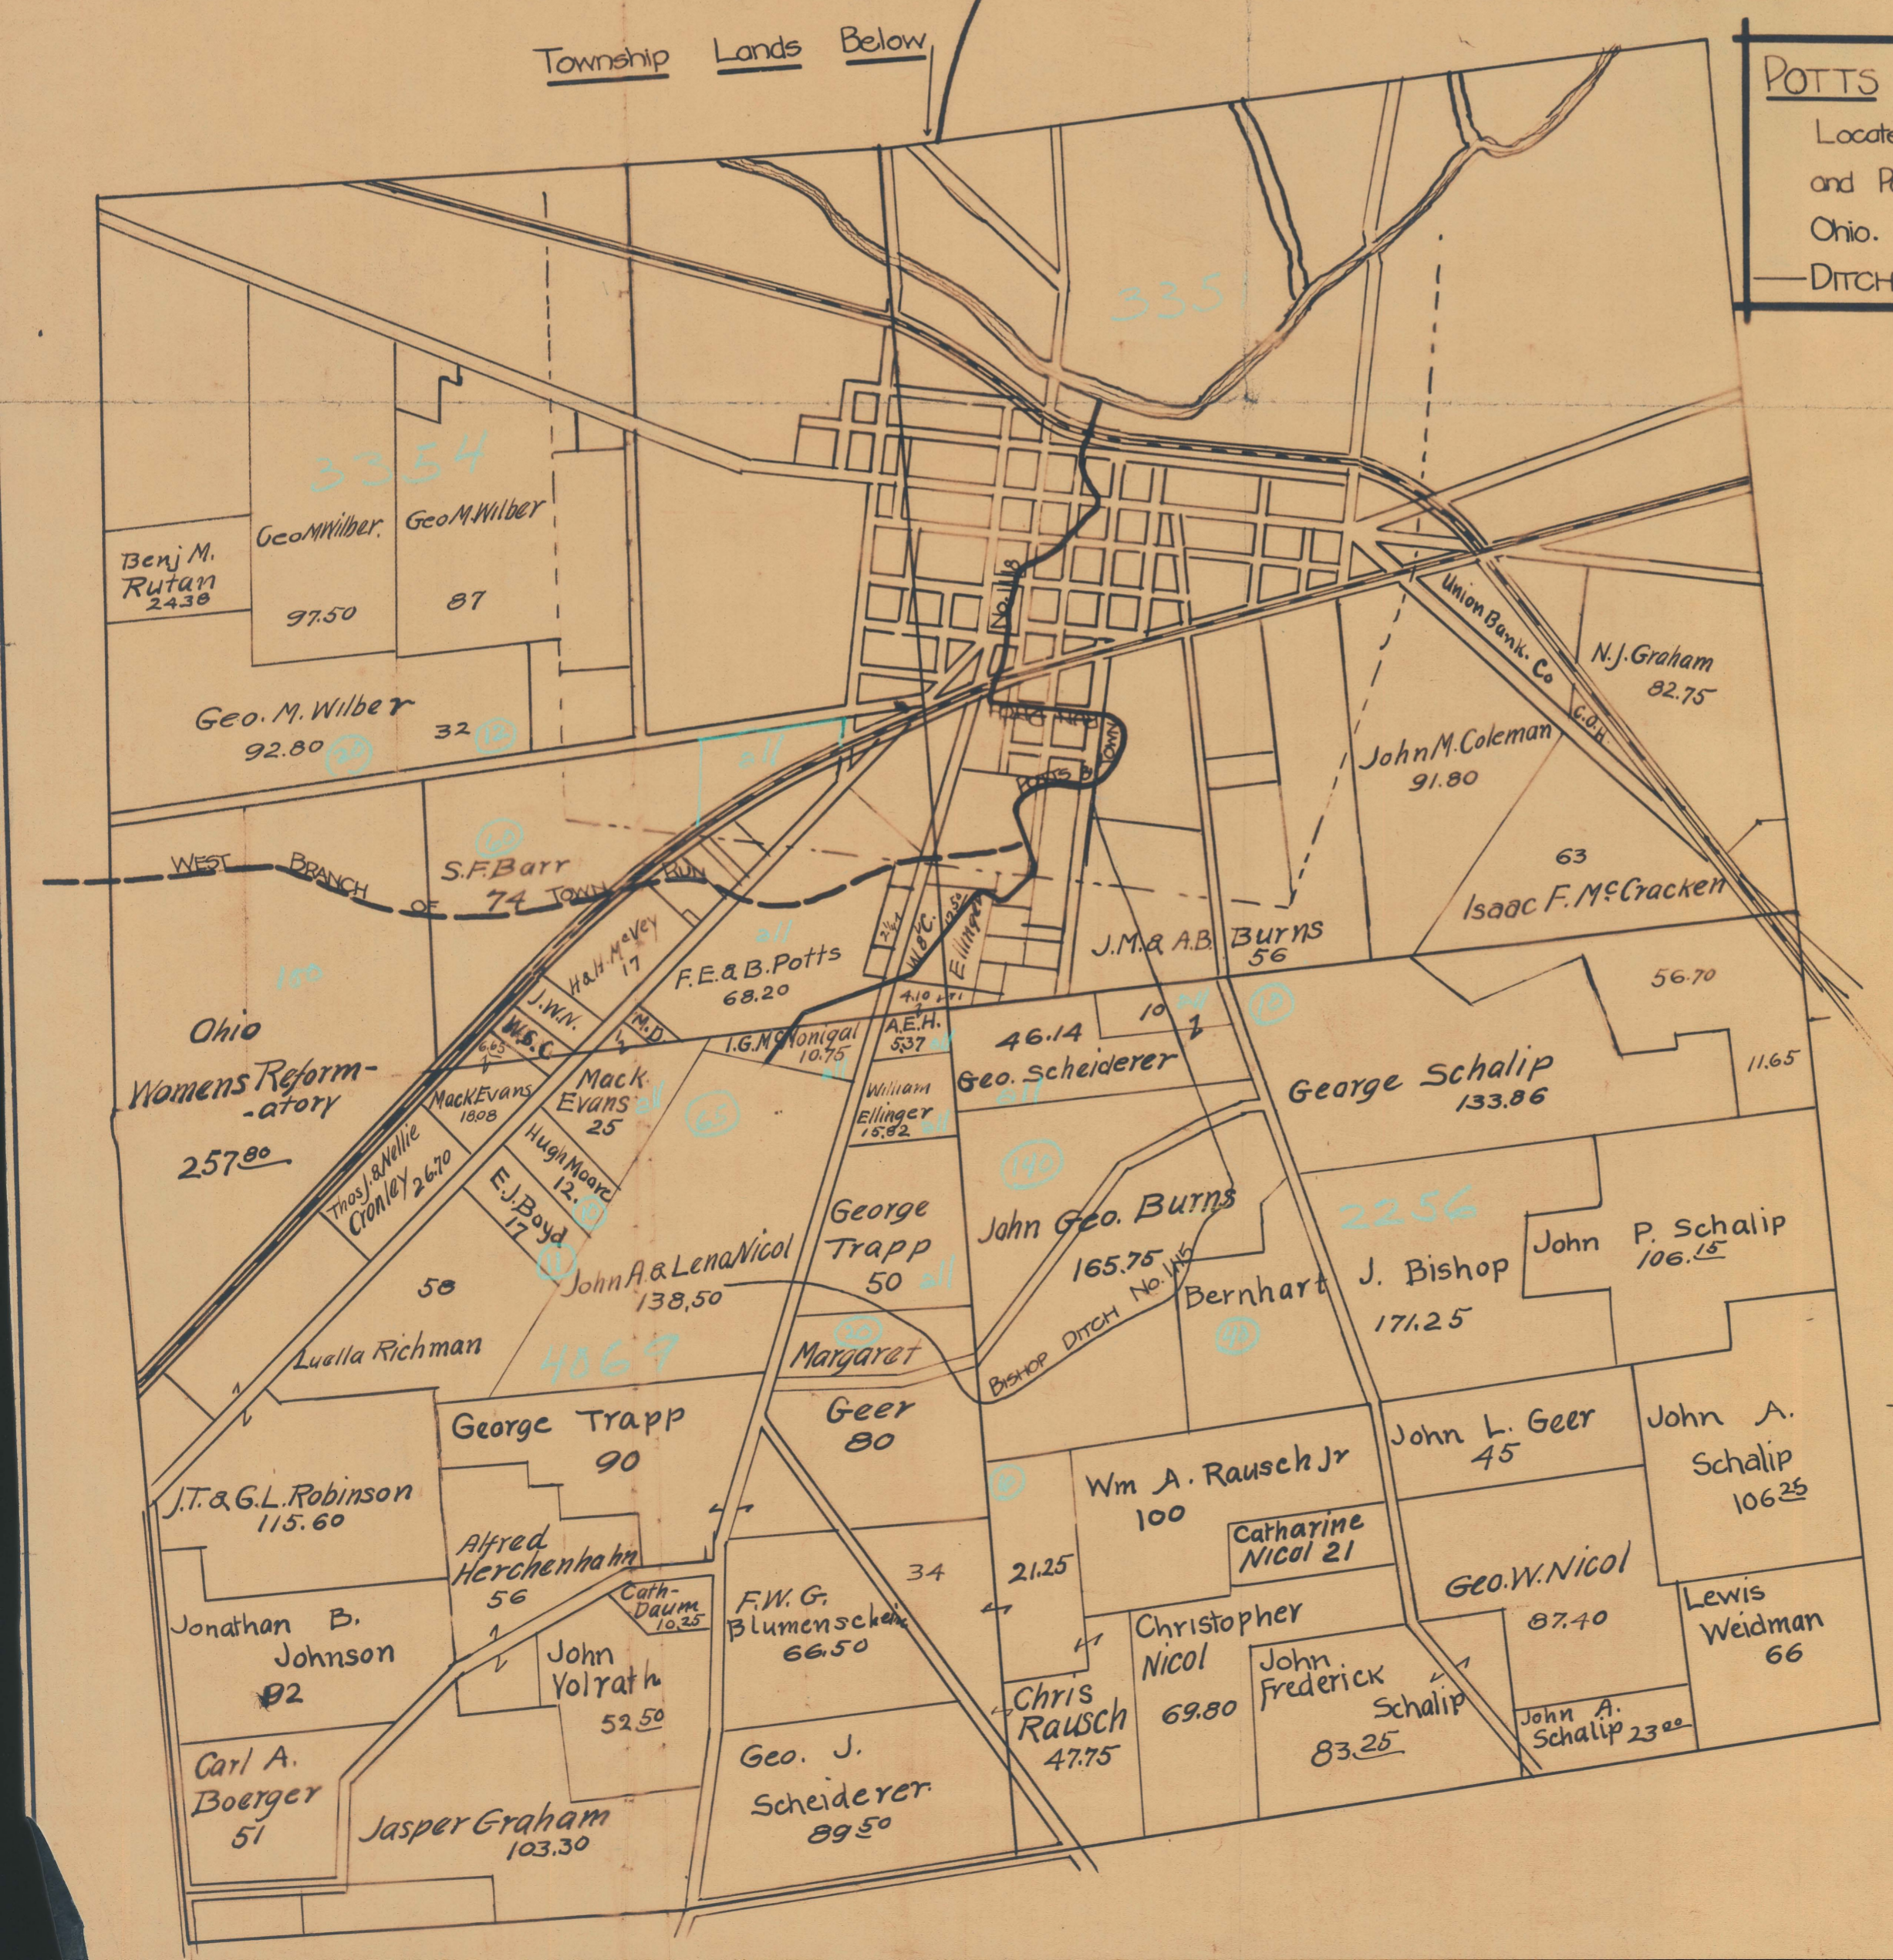

Township Lands Below

POTTS AND TOWN RUN DITCH
 Located in Village of Marysville
 and Paris Township, Union County,
 Ohio.
 Ditch No. 1118 ————— 1920 —————

Begins V.M.S. 4069
 Ends Millcreek
 Approximately 1000 Acres + Lots Drained
 Box 356

POTTS AND TOWN RUN DITCH

Located in Village of Marysville
and Paris Township, Union County,
Ohio.

DITCH No. 1118 ————— 1920 —————