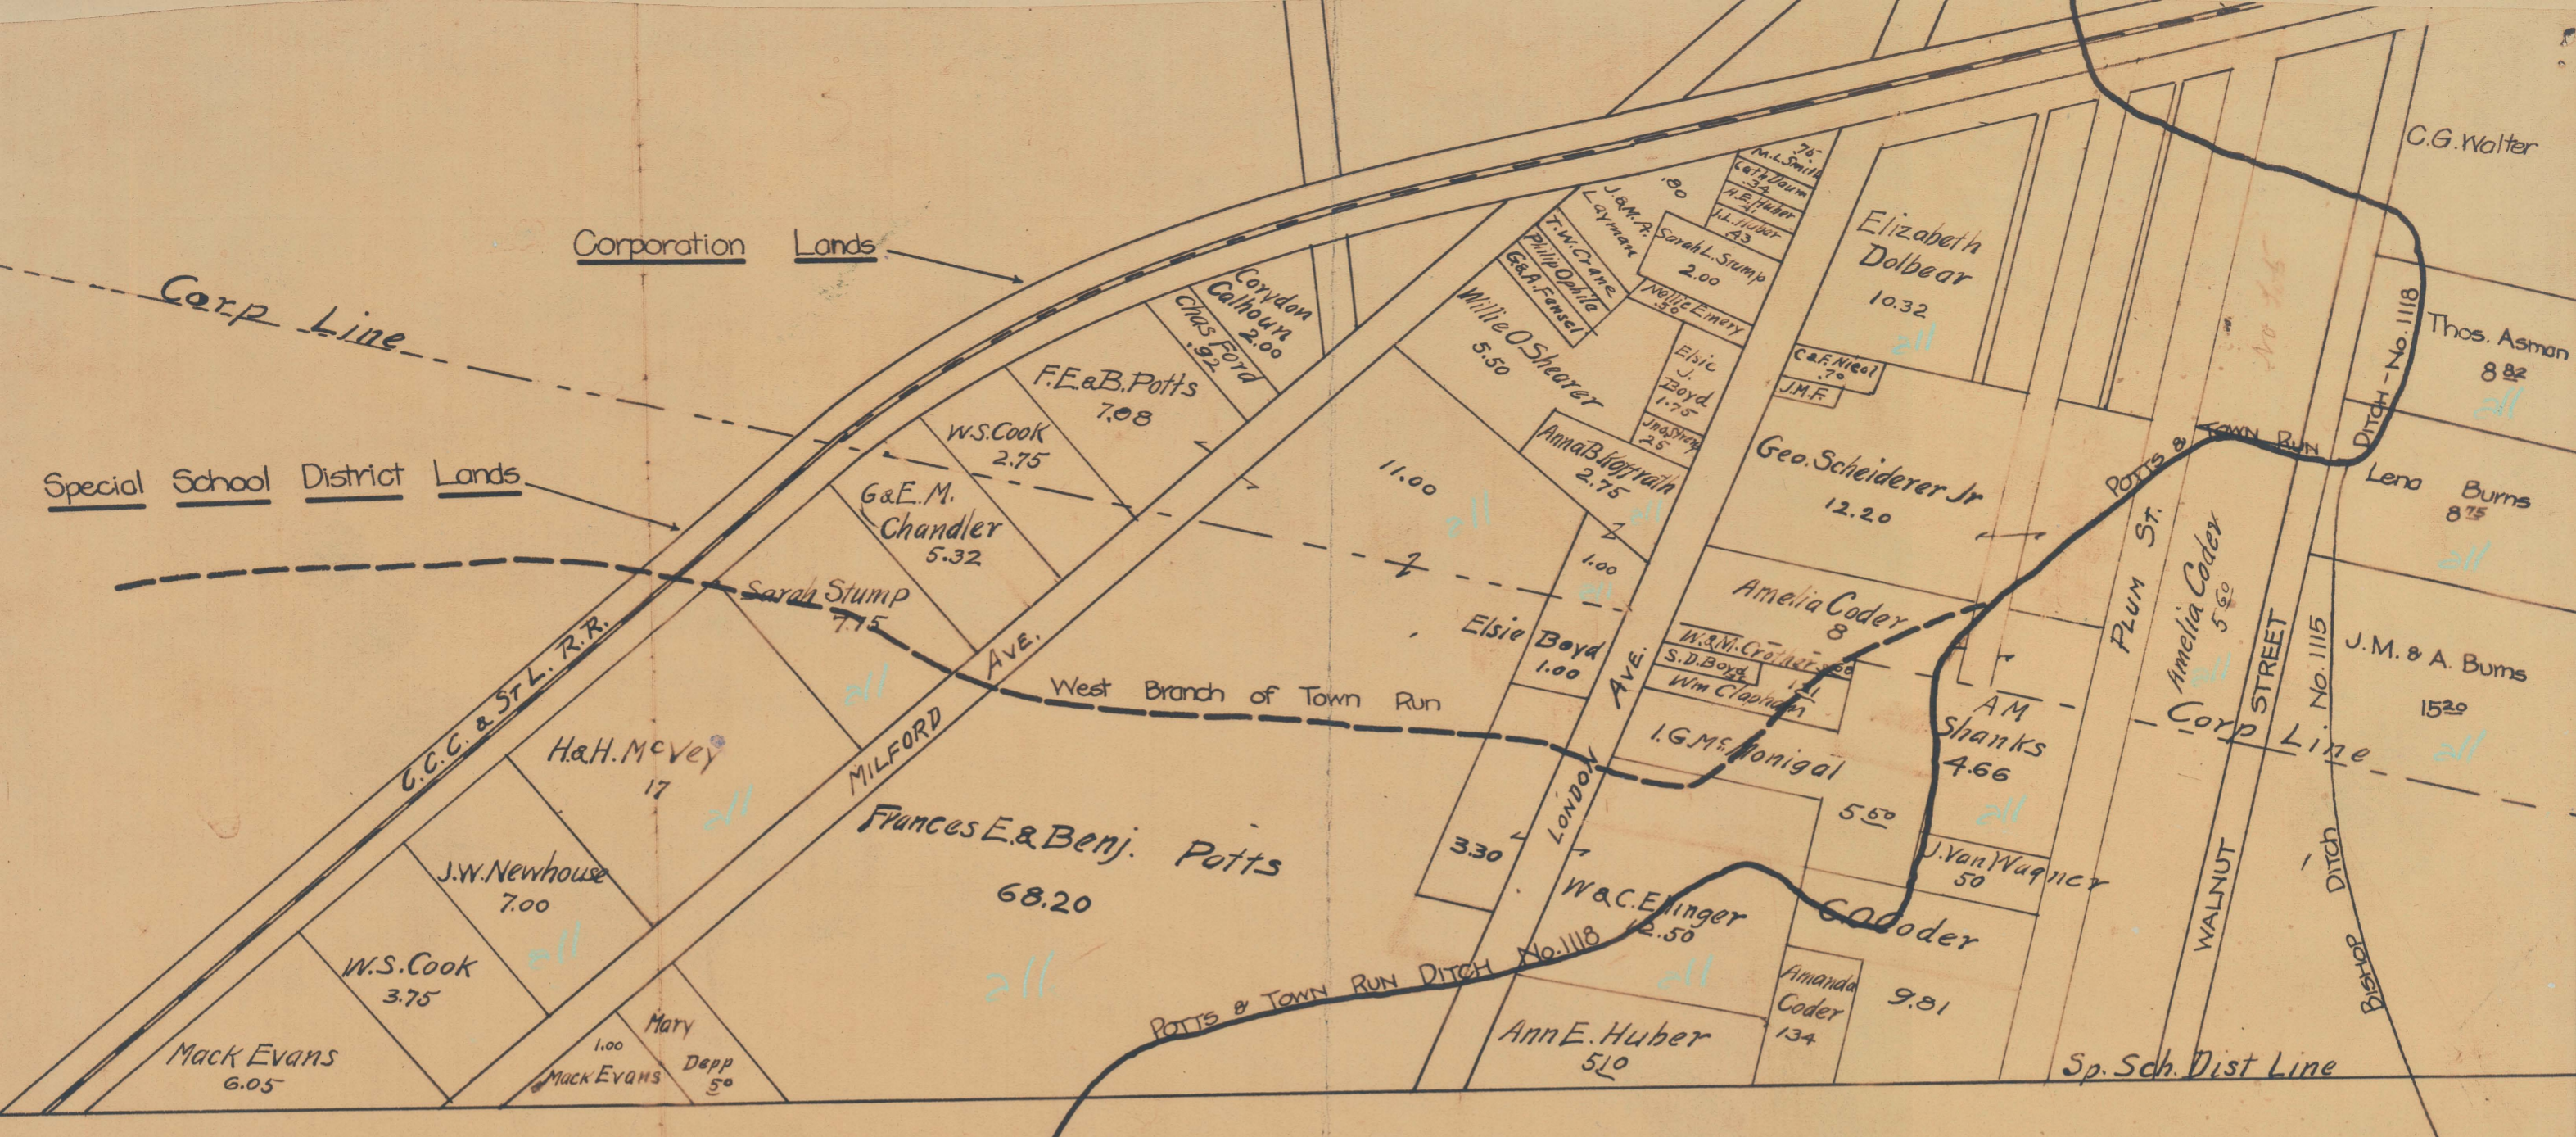

Township Lands Below

POTTS AND TOWN RUN DITCH
 Located in Village of Marysville
 and Paris Township, Union County,
 Ohio.
 Ditch No. 1118 ————— 1920 —————

Begins V.M.S. 4069
 Ends Millcreek
 Approximately 1000 Acres + Lots Drained
 Box 356

POTTS AND TOWN RUN DITCH

Located in Village of Marysville
and Paris Township, Union County,
Ohio.

DITCH No. 1118 ————— 1920 —————