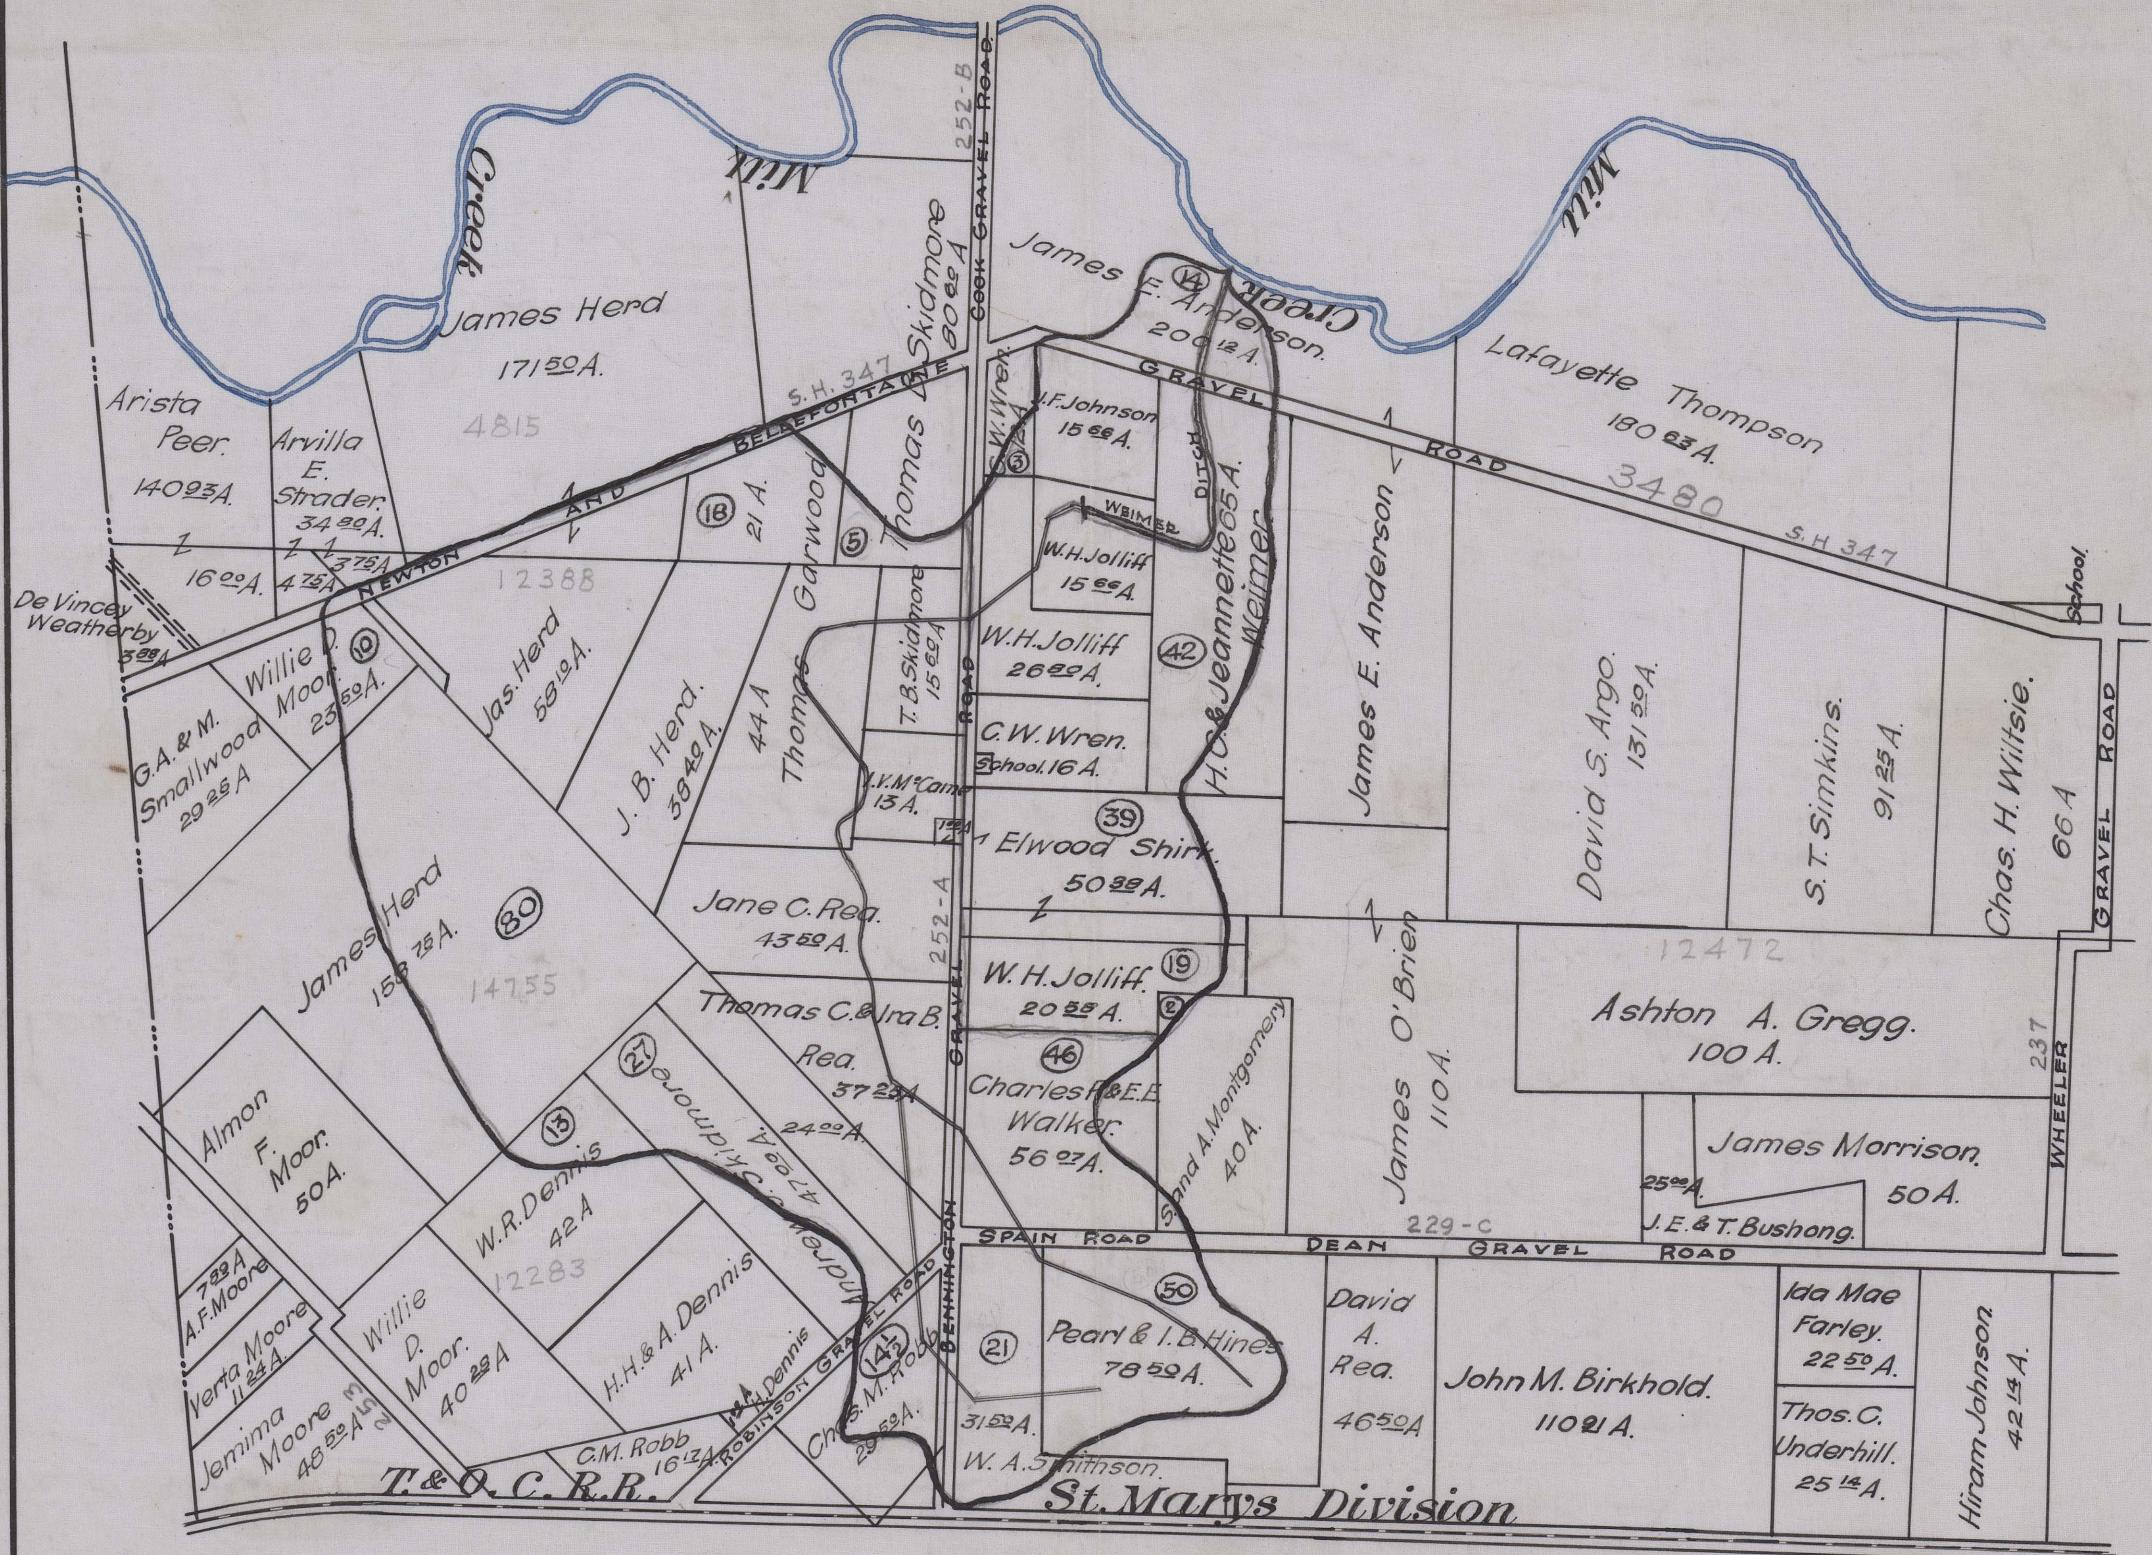

# WEIMER DITCH

NO. 1055  
Liberty Twp.

1915

Begins V.M.S. 3480

Ends V.M.S. 3480

Total Acres Prained 742.47

Box 291

(See Walker Ditch No. 941)

Open Ditch