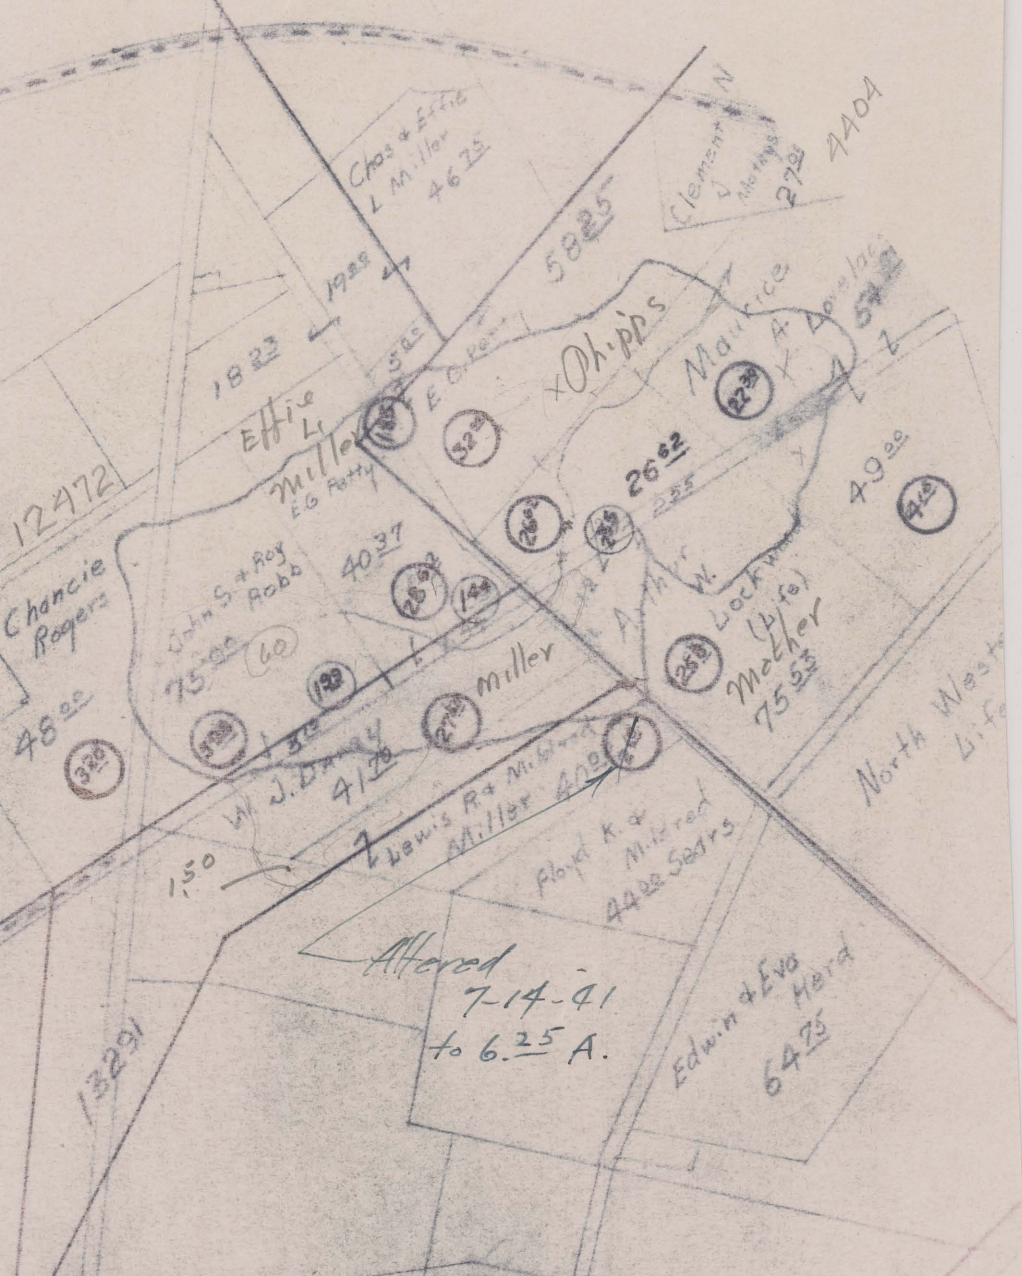

Raymond

Altered  
7-14-41  
to 6.25 A.

Petty Co. Ditch  
No 1286  
Liberty  
Township  
1940

open ditch

Total Acres Drained 244.02  
Begins V.M.S. 12472  
Ends V.M.S. 4404

Box No.  
521