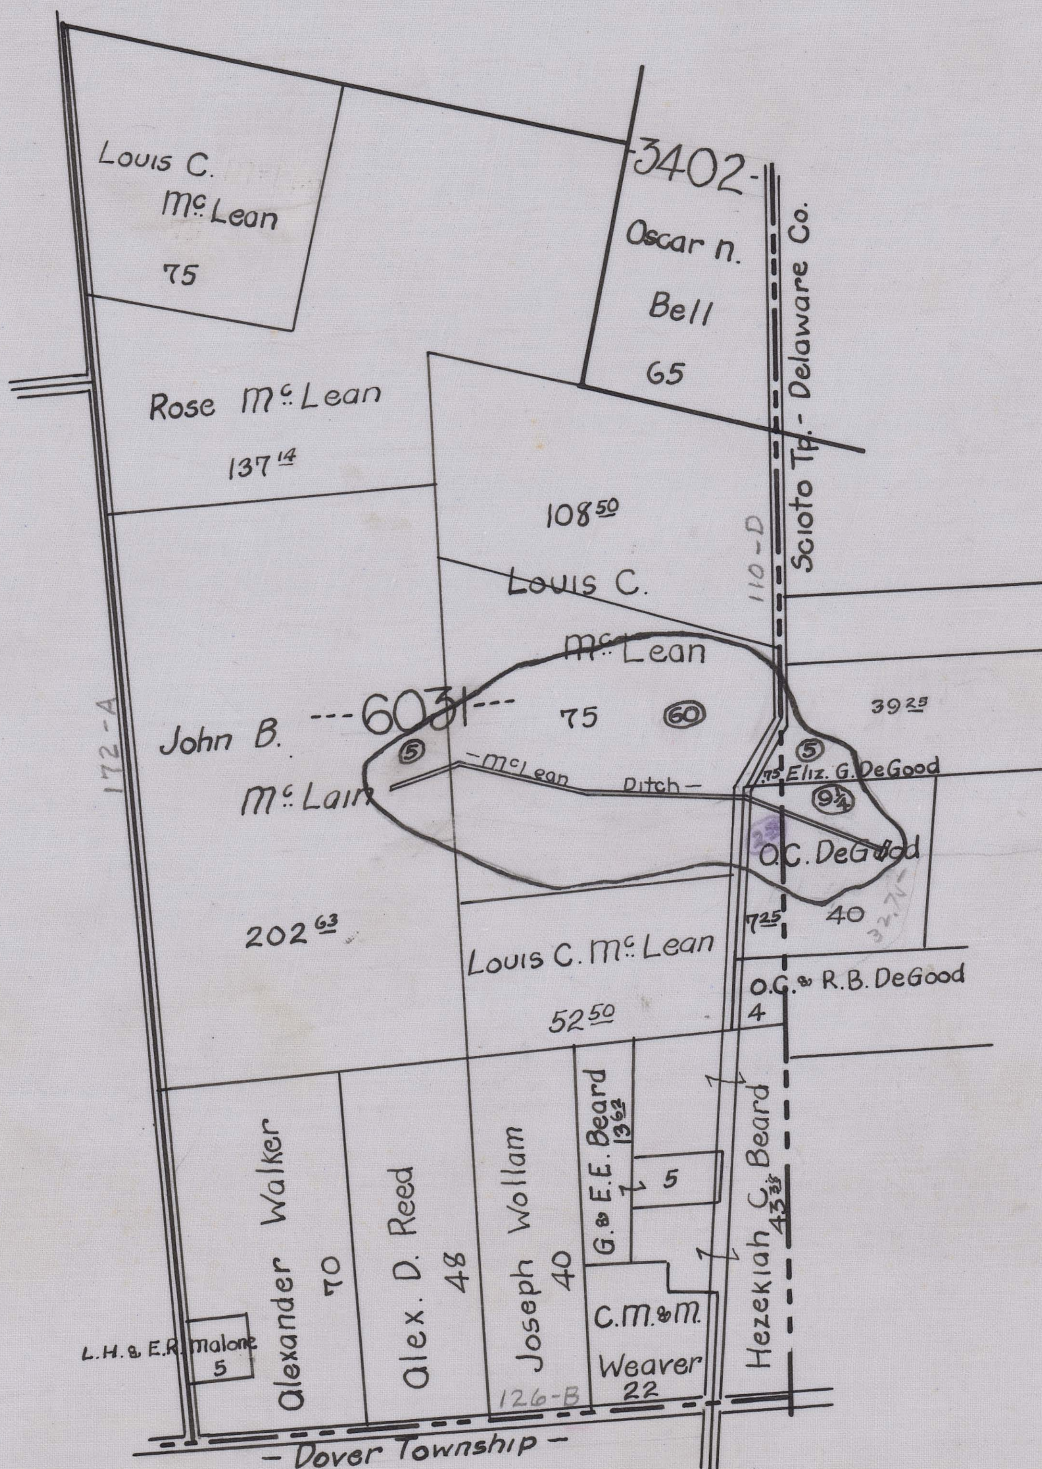

M^cLEAN JOINT DITCH

Located in

LEESBURG TOWNSHIP, UNION COUNTY
 and
 SCIOTO TOWNSHIP, DELAWARE COUNTY.
 No. 1054, 1915.

Begins 6031 - Leesburg Twp.
 Ends V.M.S. 6031 - Scioto Twp.
 Total Acres Drained 68 25

Box 408