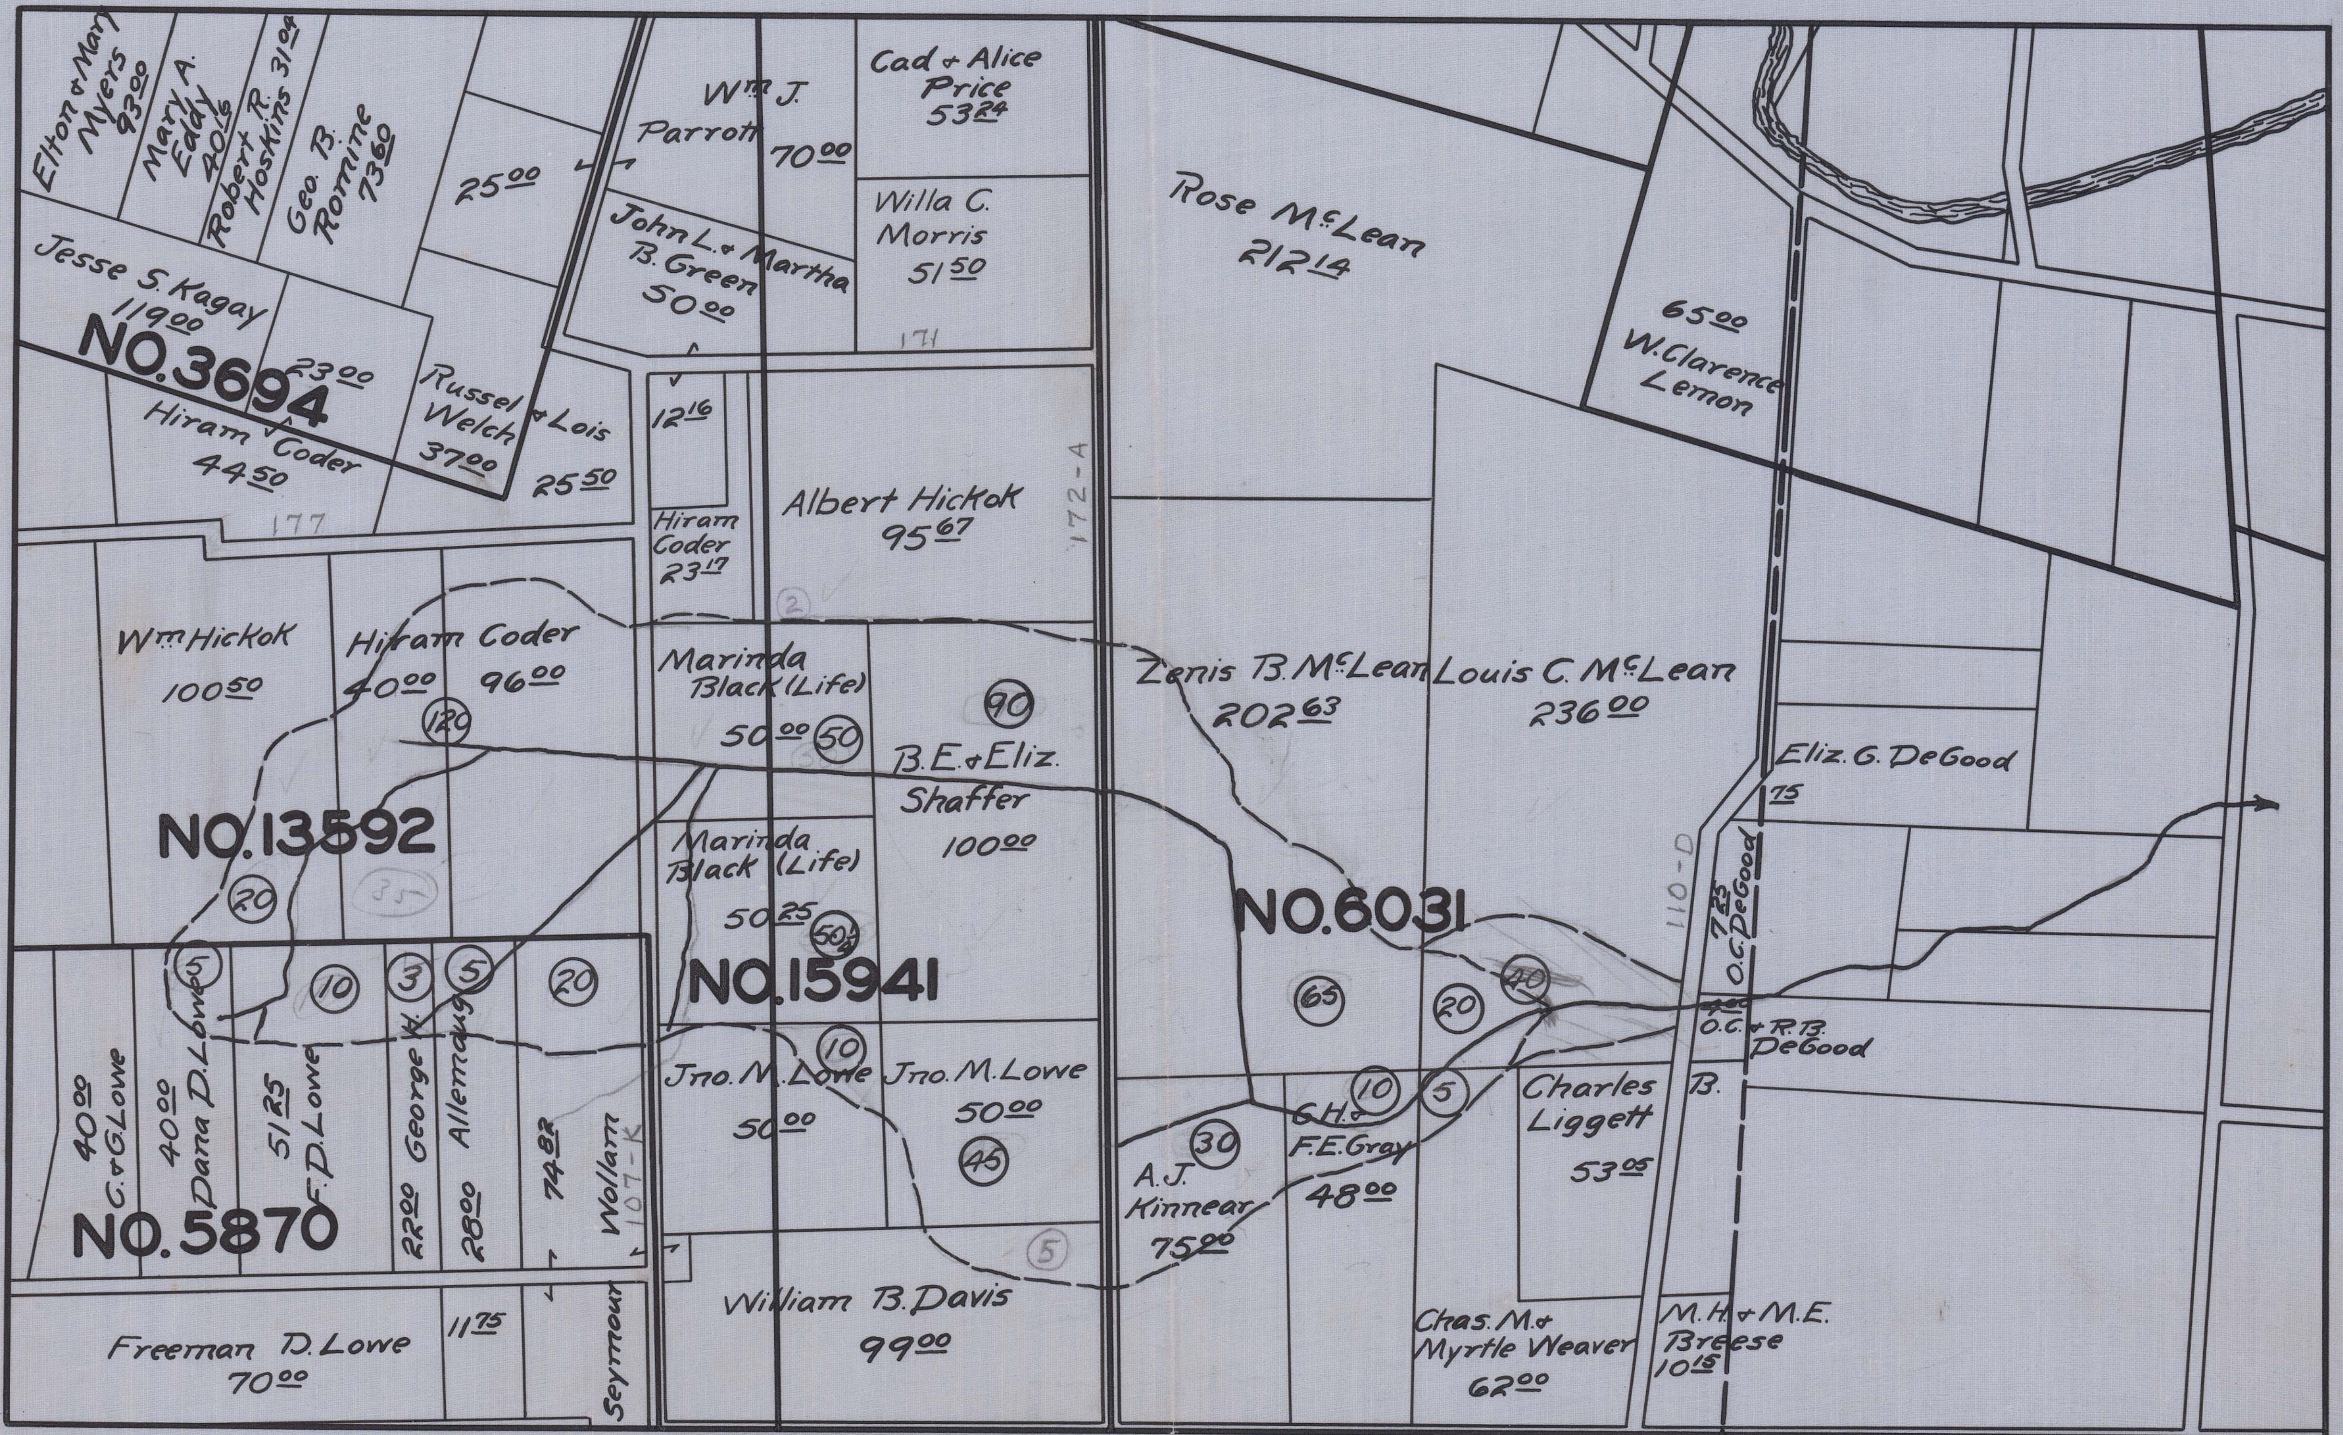

MCLEAN JOINT DITCH

LEESBURG - SCIOTO TOWNSHIP

UNION - DELAWARE CO. 1928

X Begins V.M.S. 6031
Ends V.M.S. 6031
Total Acres Drained 570 ²⁵

Box 405 See Hickok Ditch No. 868