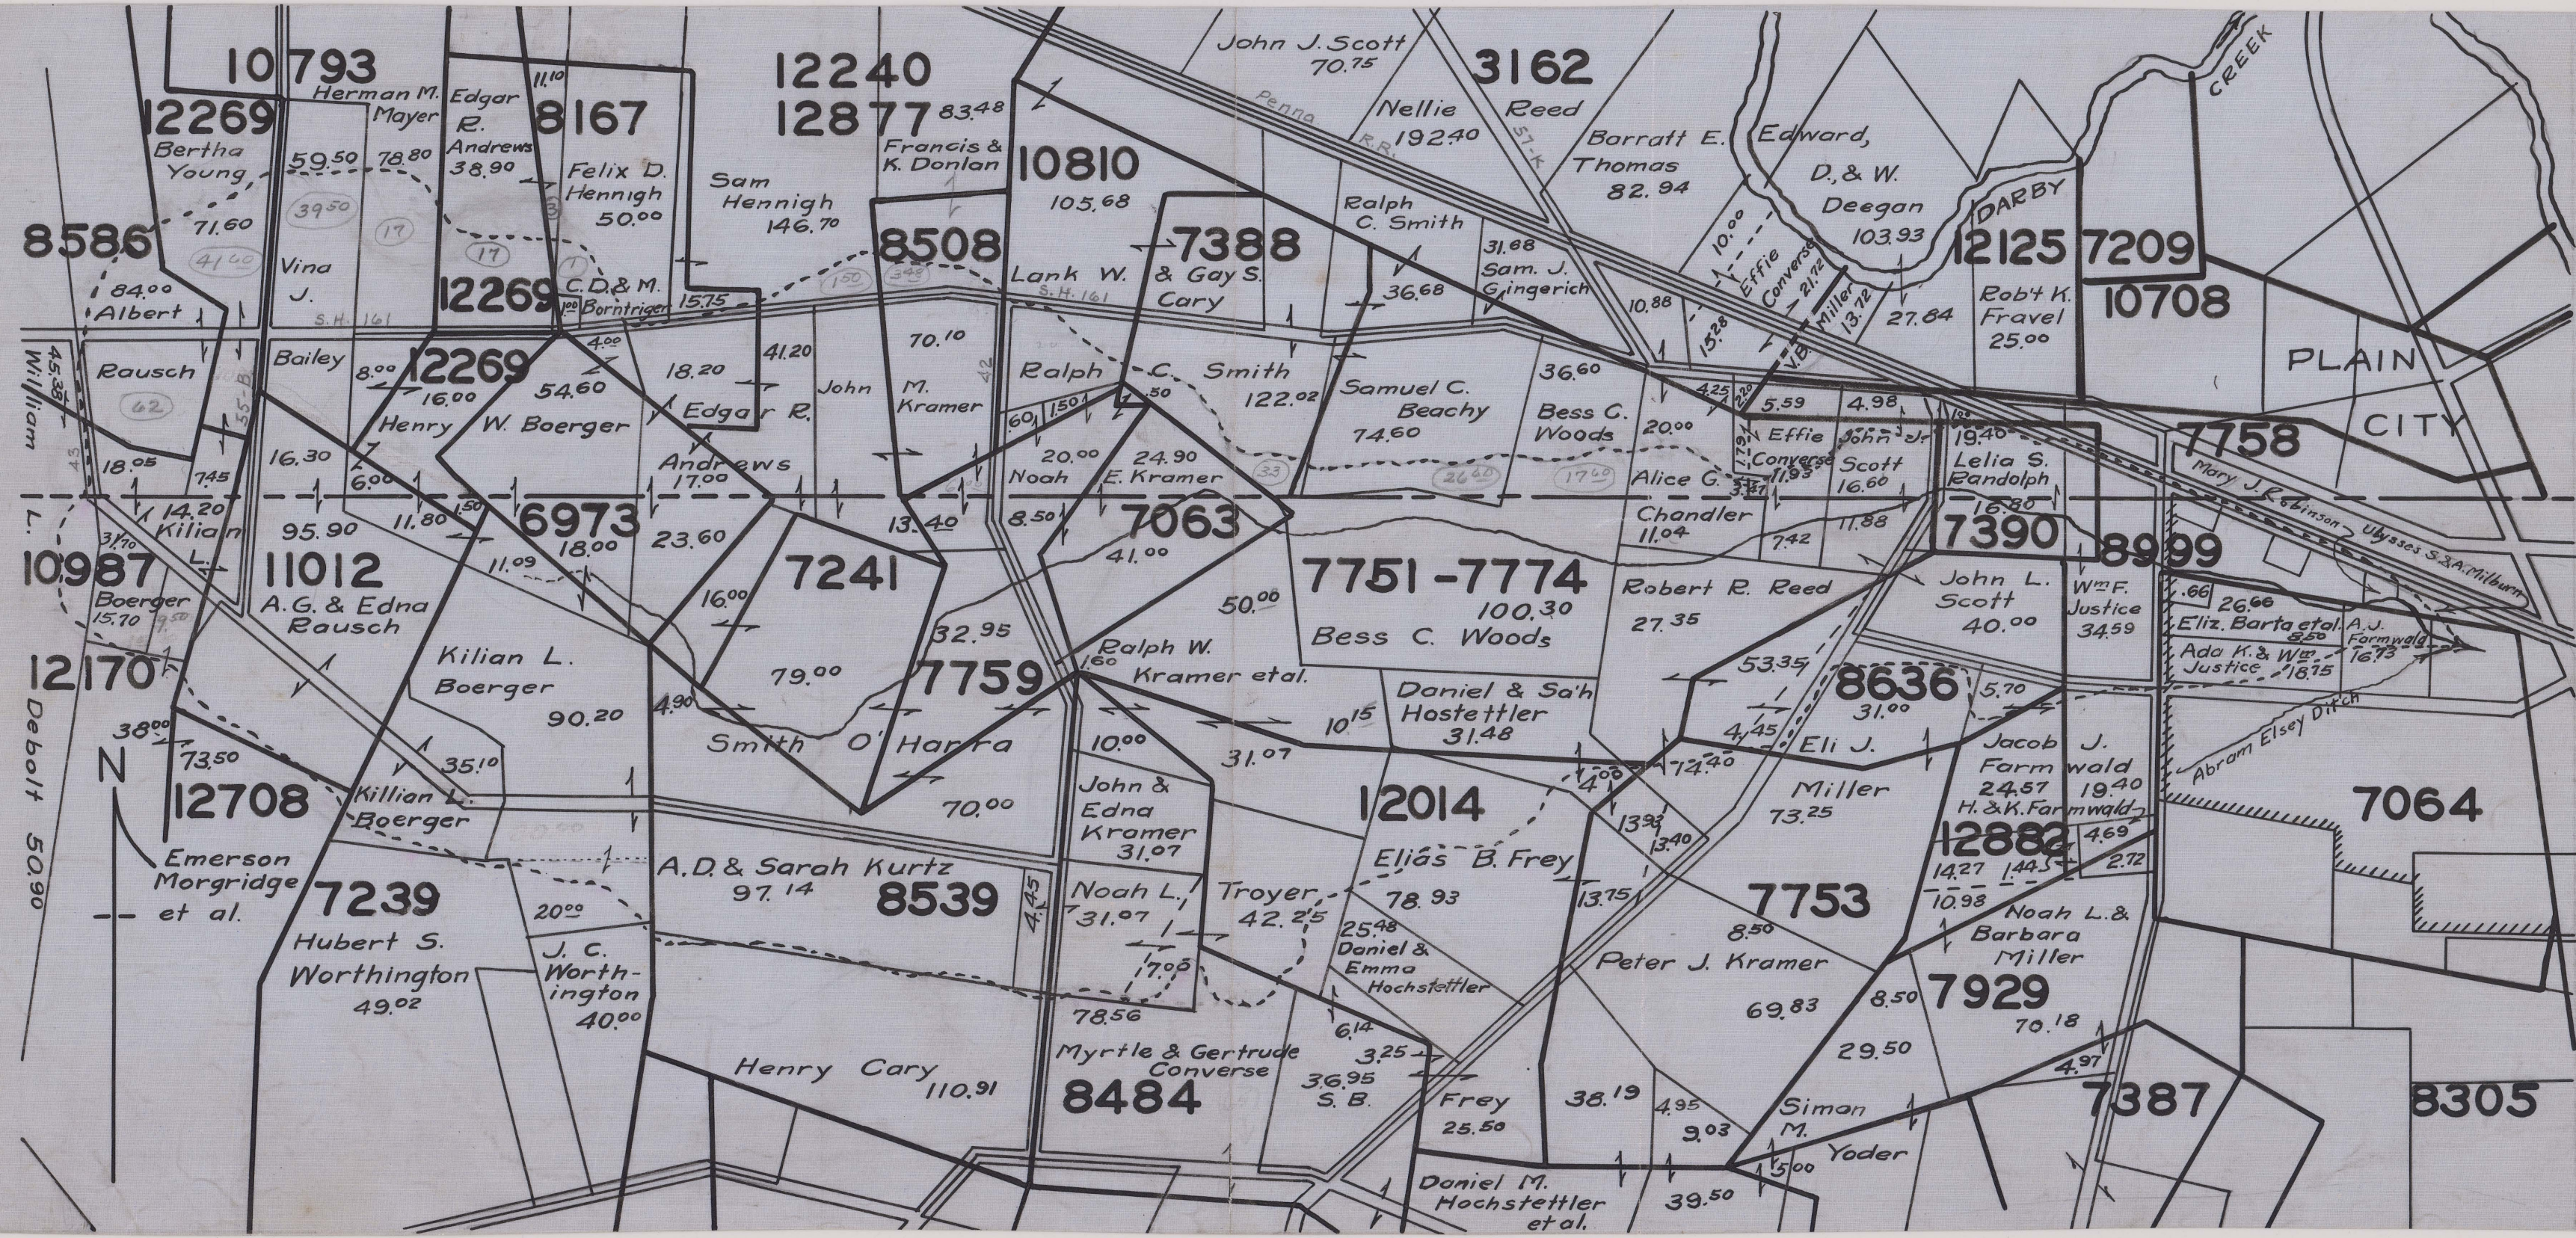

SWENEY RUN JOINT DITCH UNION AND MADISON COUNTIES PETITIONED 1943

Total Acres Drained Union County 641.38