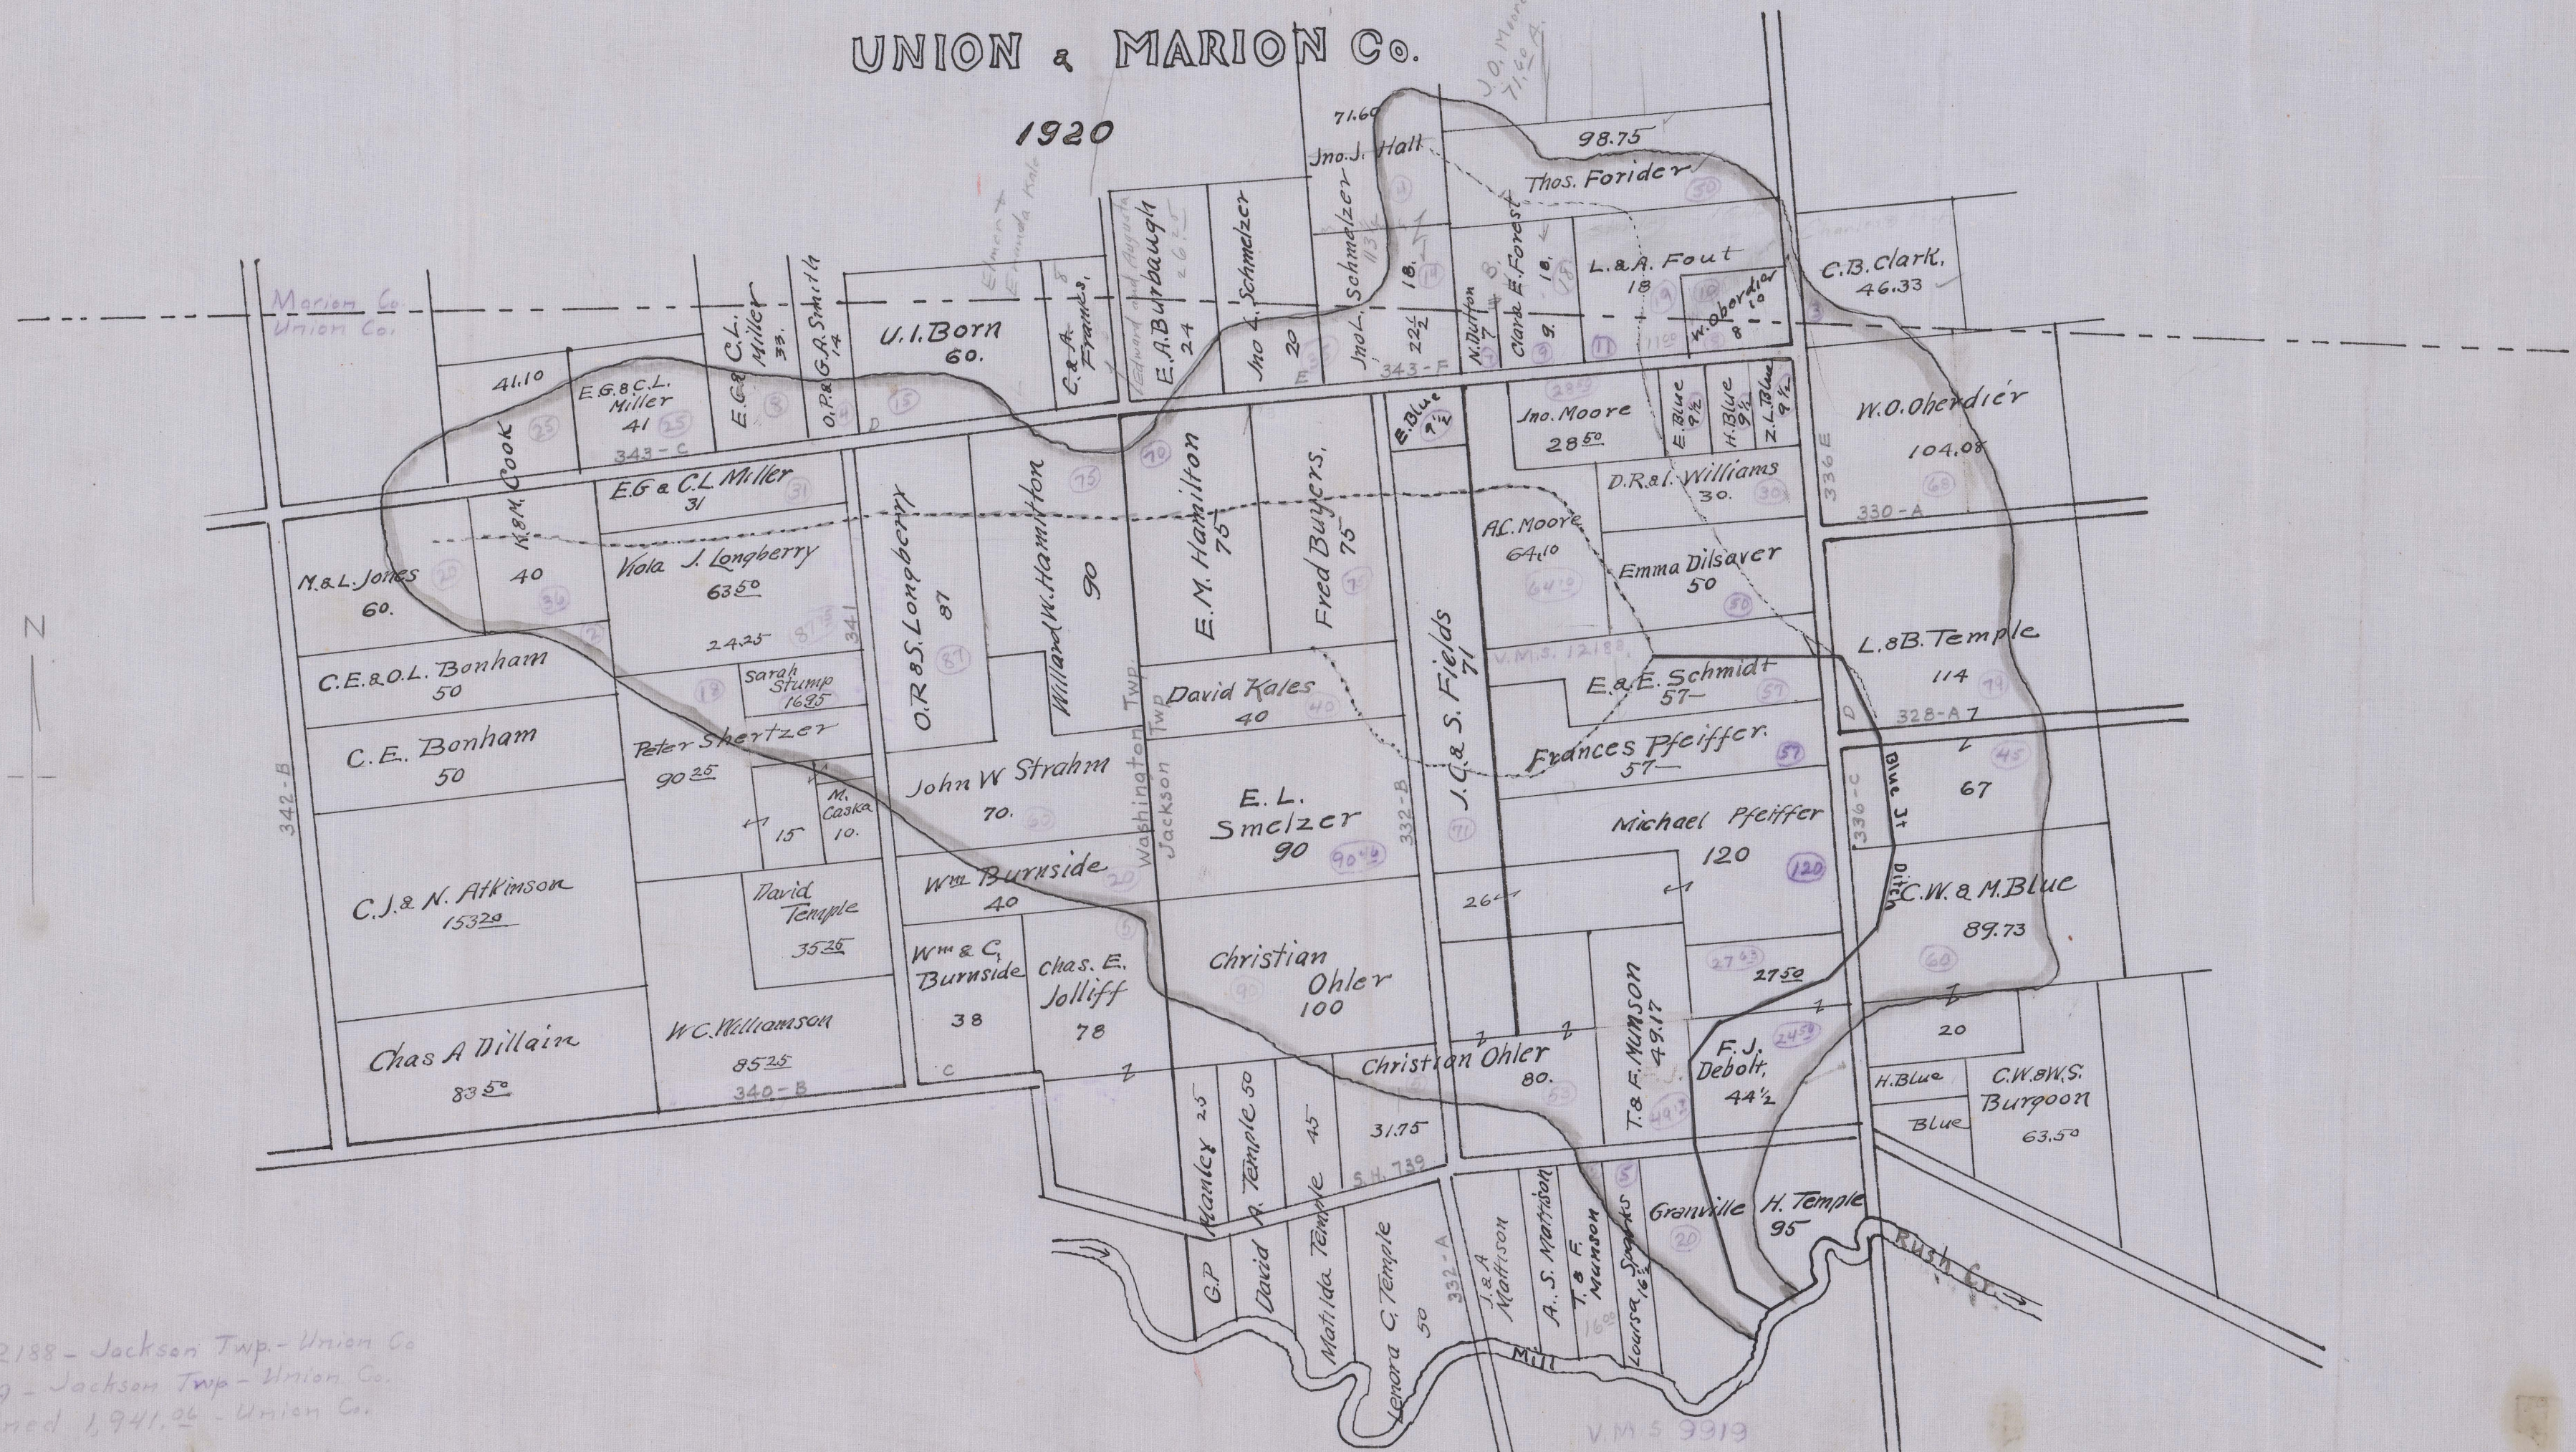

BLUE JOINT DITCH

UNION & MARION CO.

1920

Begins V.M.S. 12188 - Jackson Twp. - Union Co.
Ends V.M.S. 9919 - Jackson Twp. - Union Co.
Total Acres Drained 1,941.06 - Union Co.

Blue Joint Ditch

- 1920 -

2,087.66 A
by Barren Ditch
#662