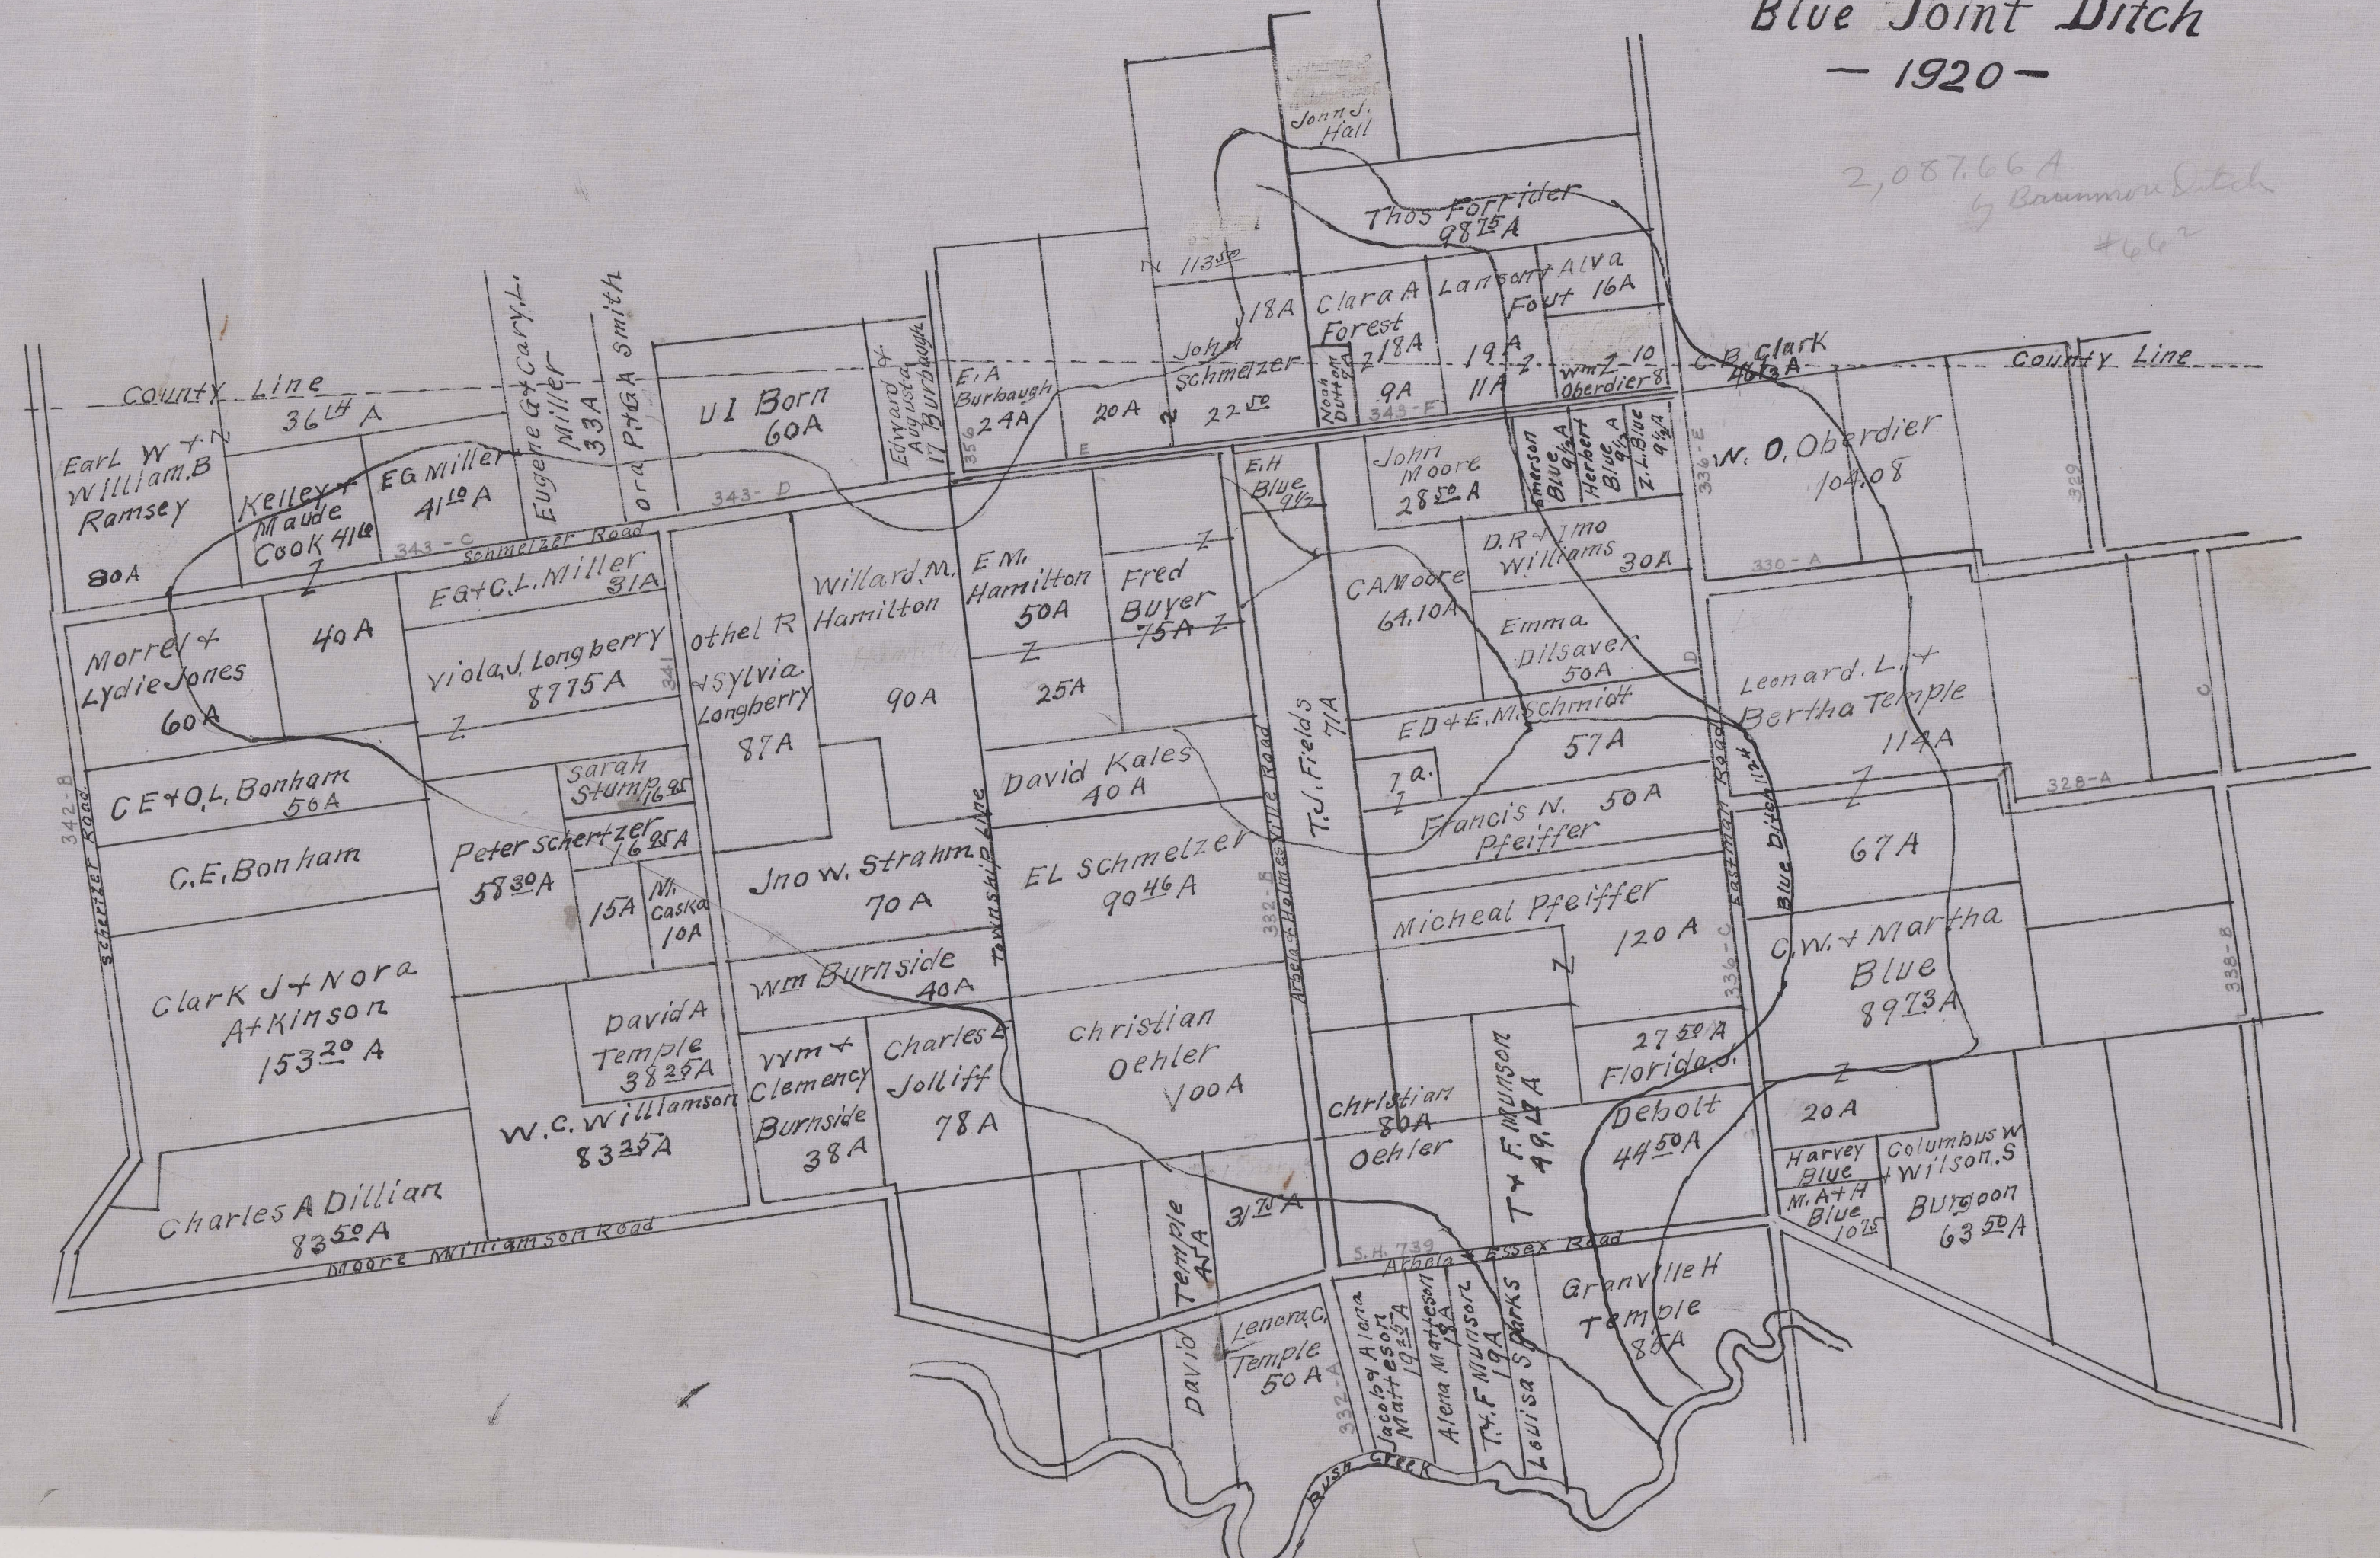

BLUE JOINT DITCH

UNION & MARION CO.

1920

Begins V.M.S. 12188 - Jackson Twp. - Union Co.
Ends V.M.S. 9919 - Jackson Twp. - Union Co.
Total Acres Drained 1,941.06 - Union Co.

Blue Joint Ditch

- 1920 -

2,087.66 A
by Barren Ditch
#662