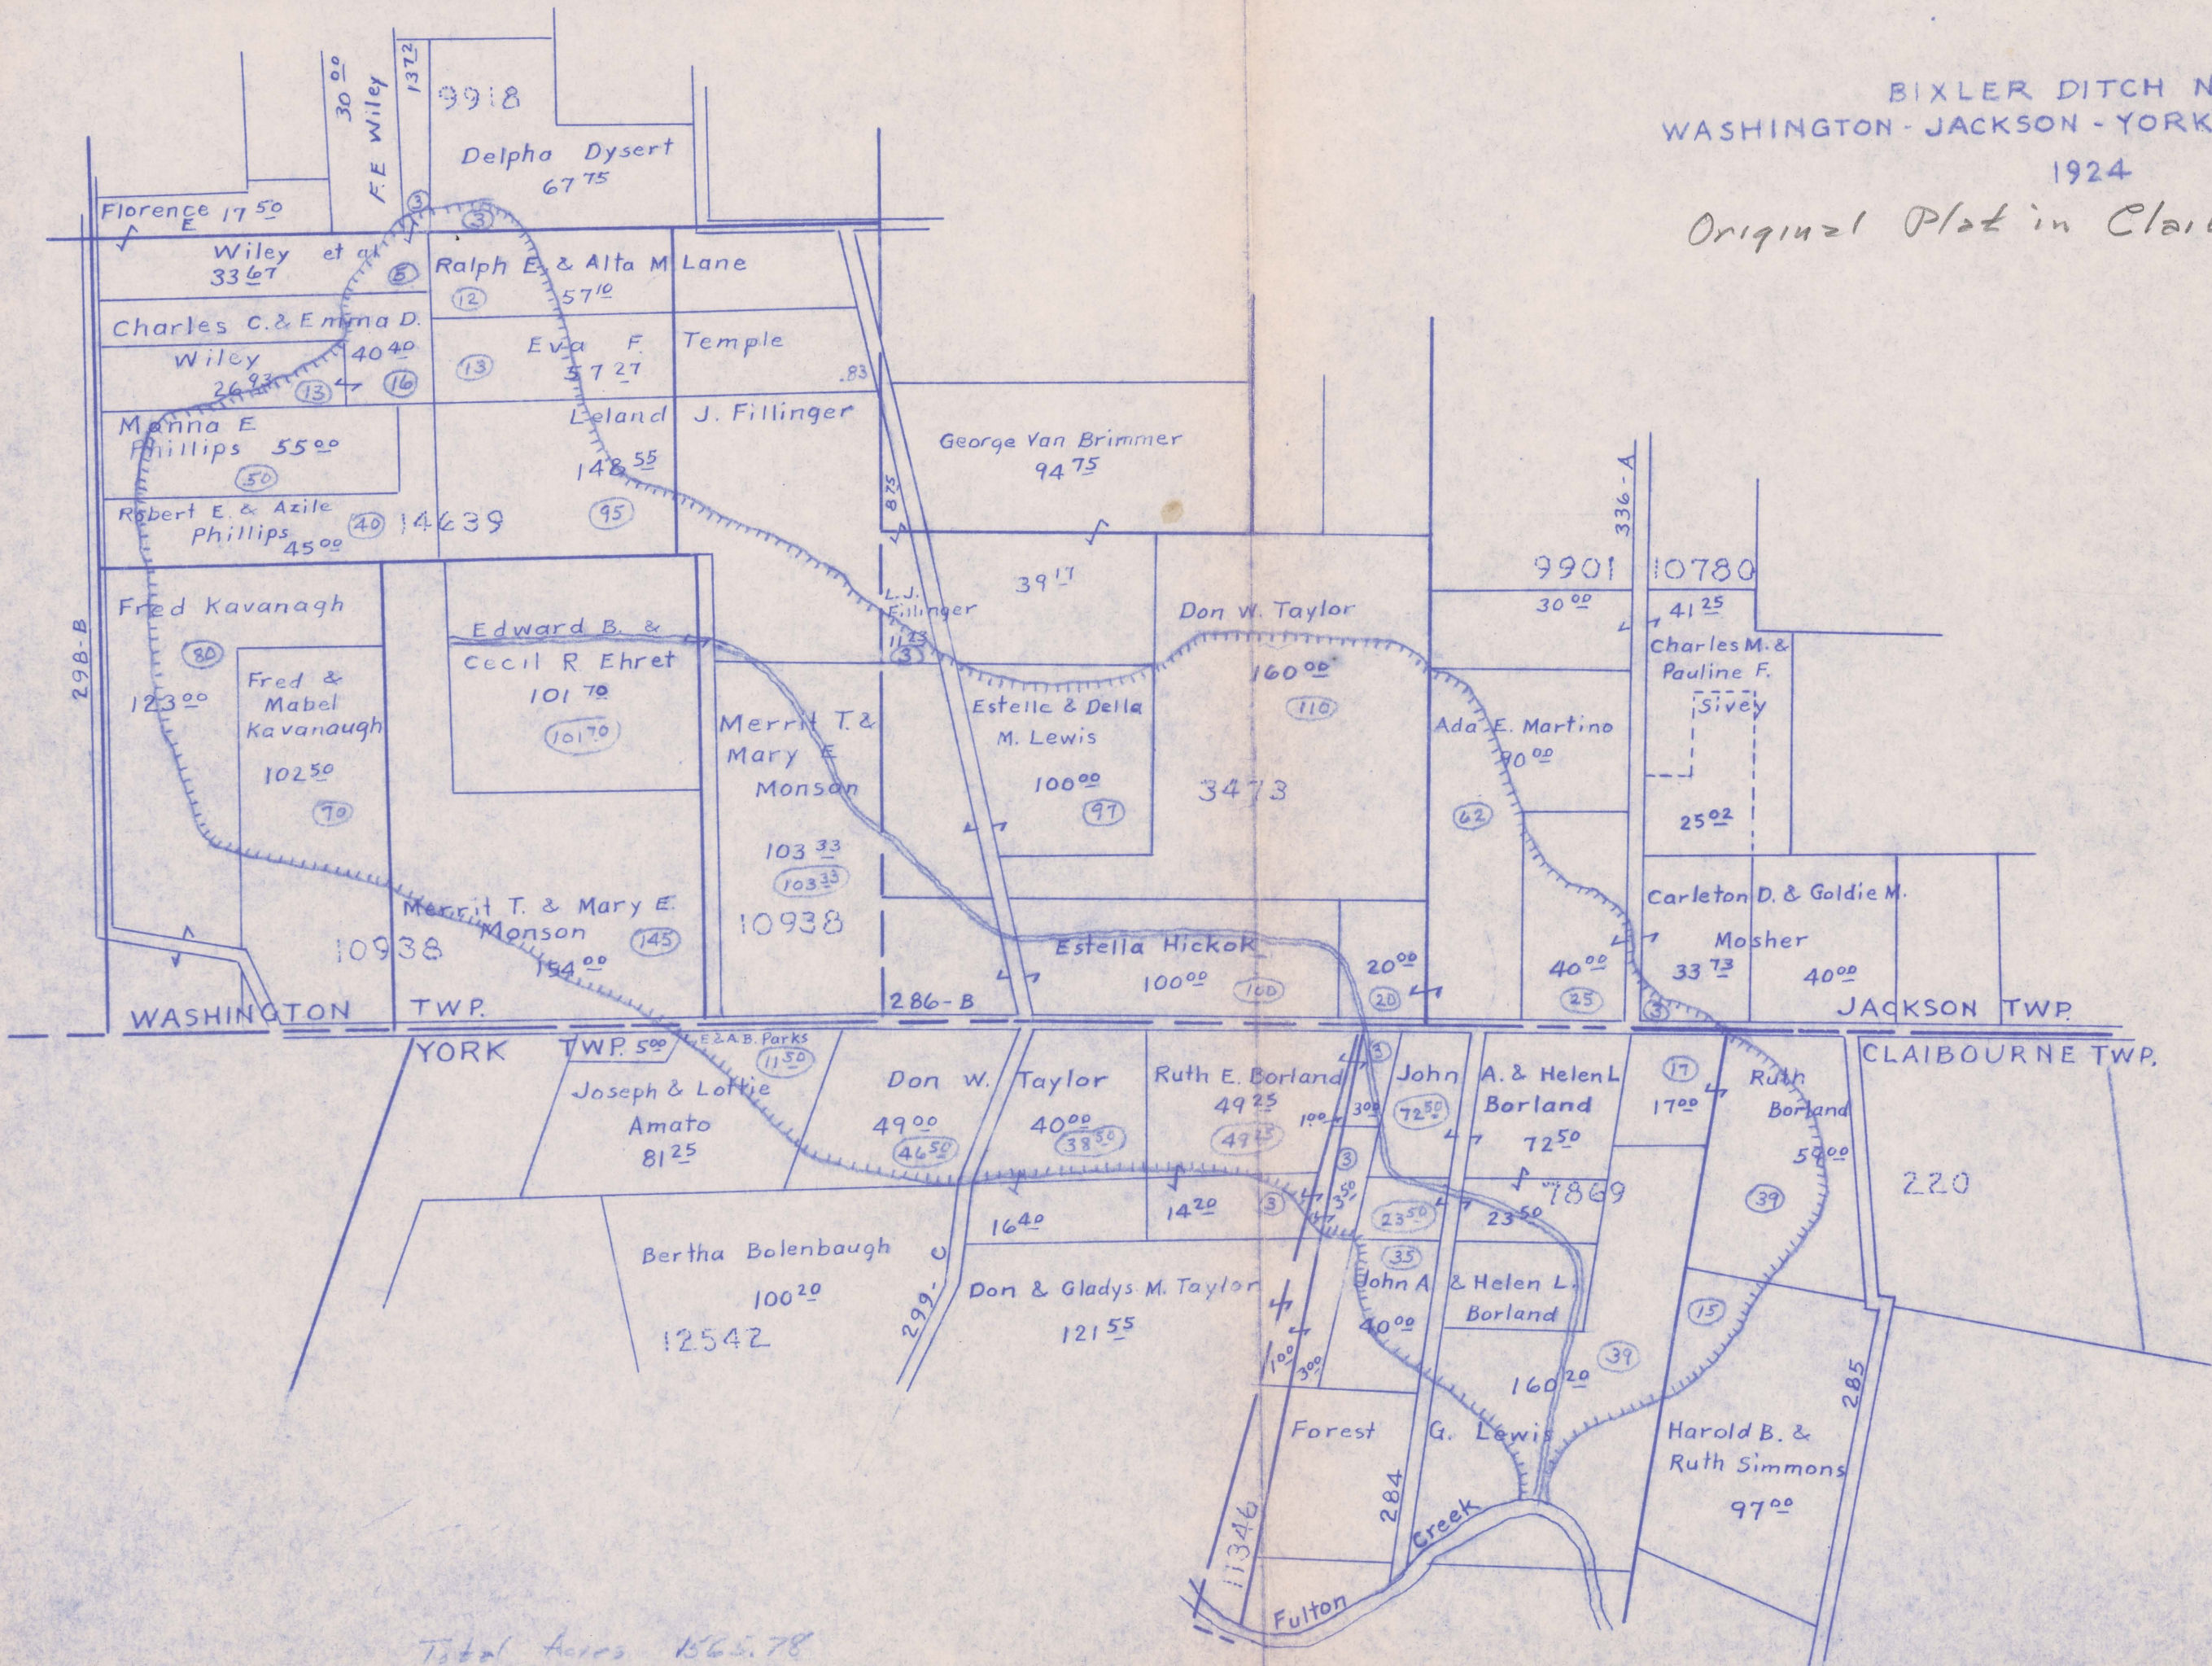

BIXLER DITCH NO. 1181
WASHINGTON - JACKSON - YORK - CLAIBOURNE TOWNSHIPS.

1924

Original Plat in Claibourne File

Total Acres 1565.78