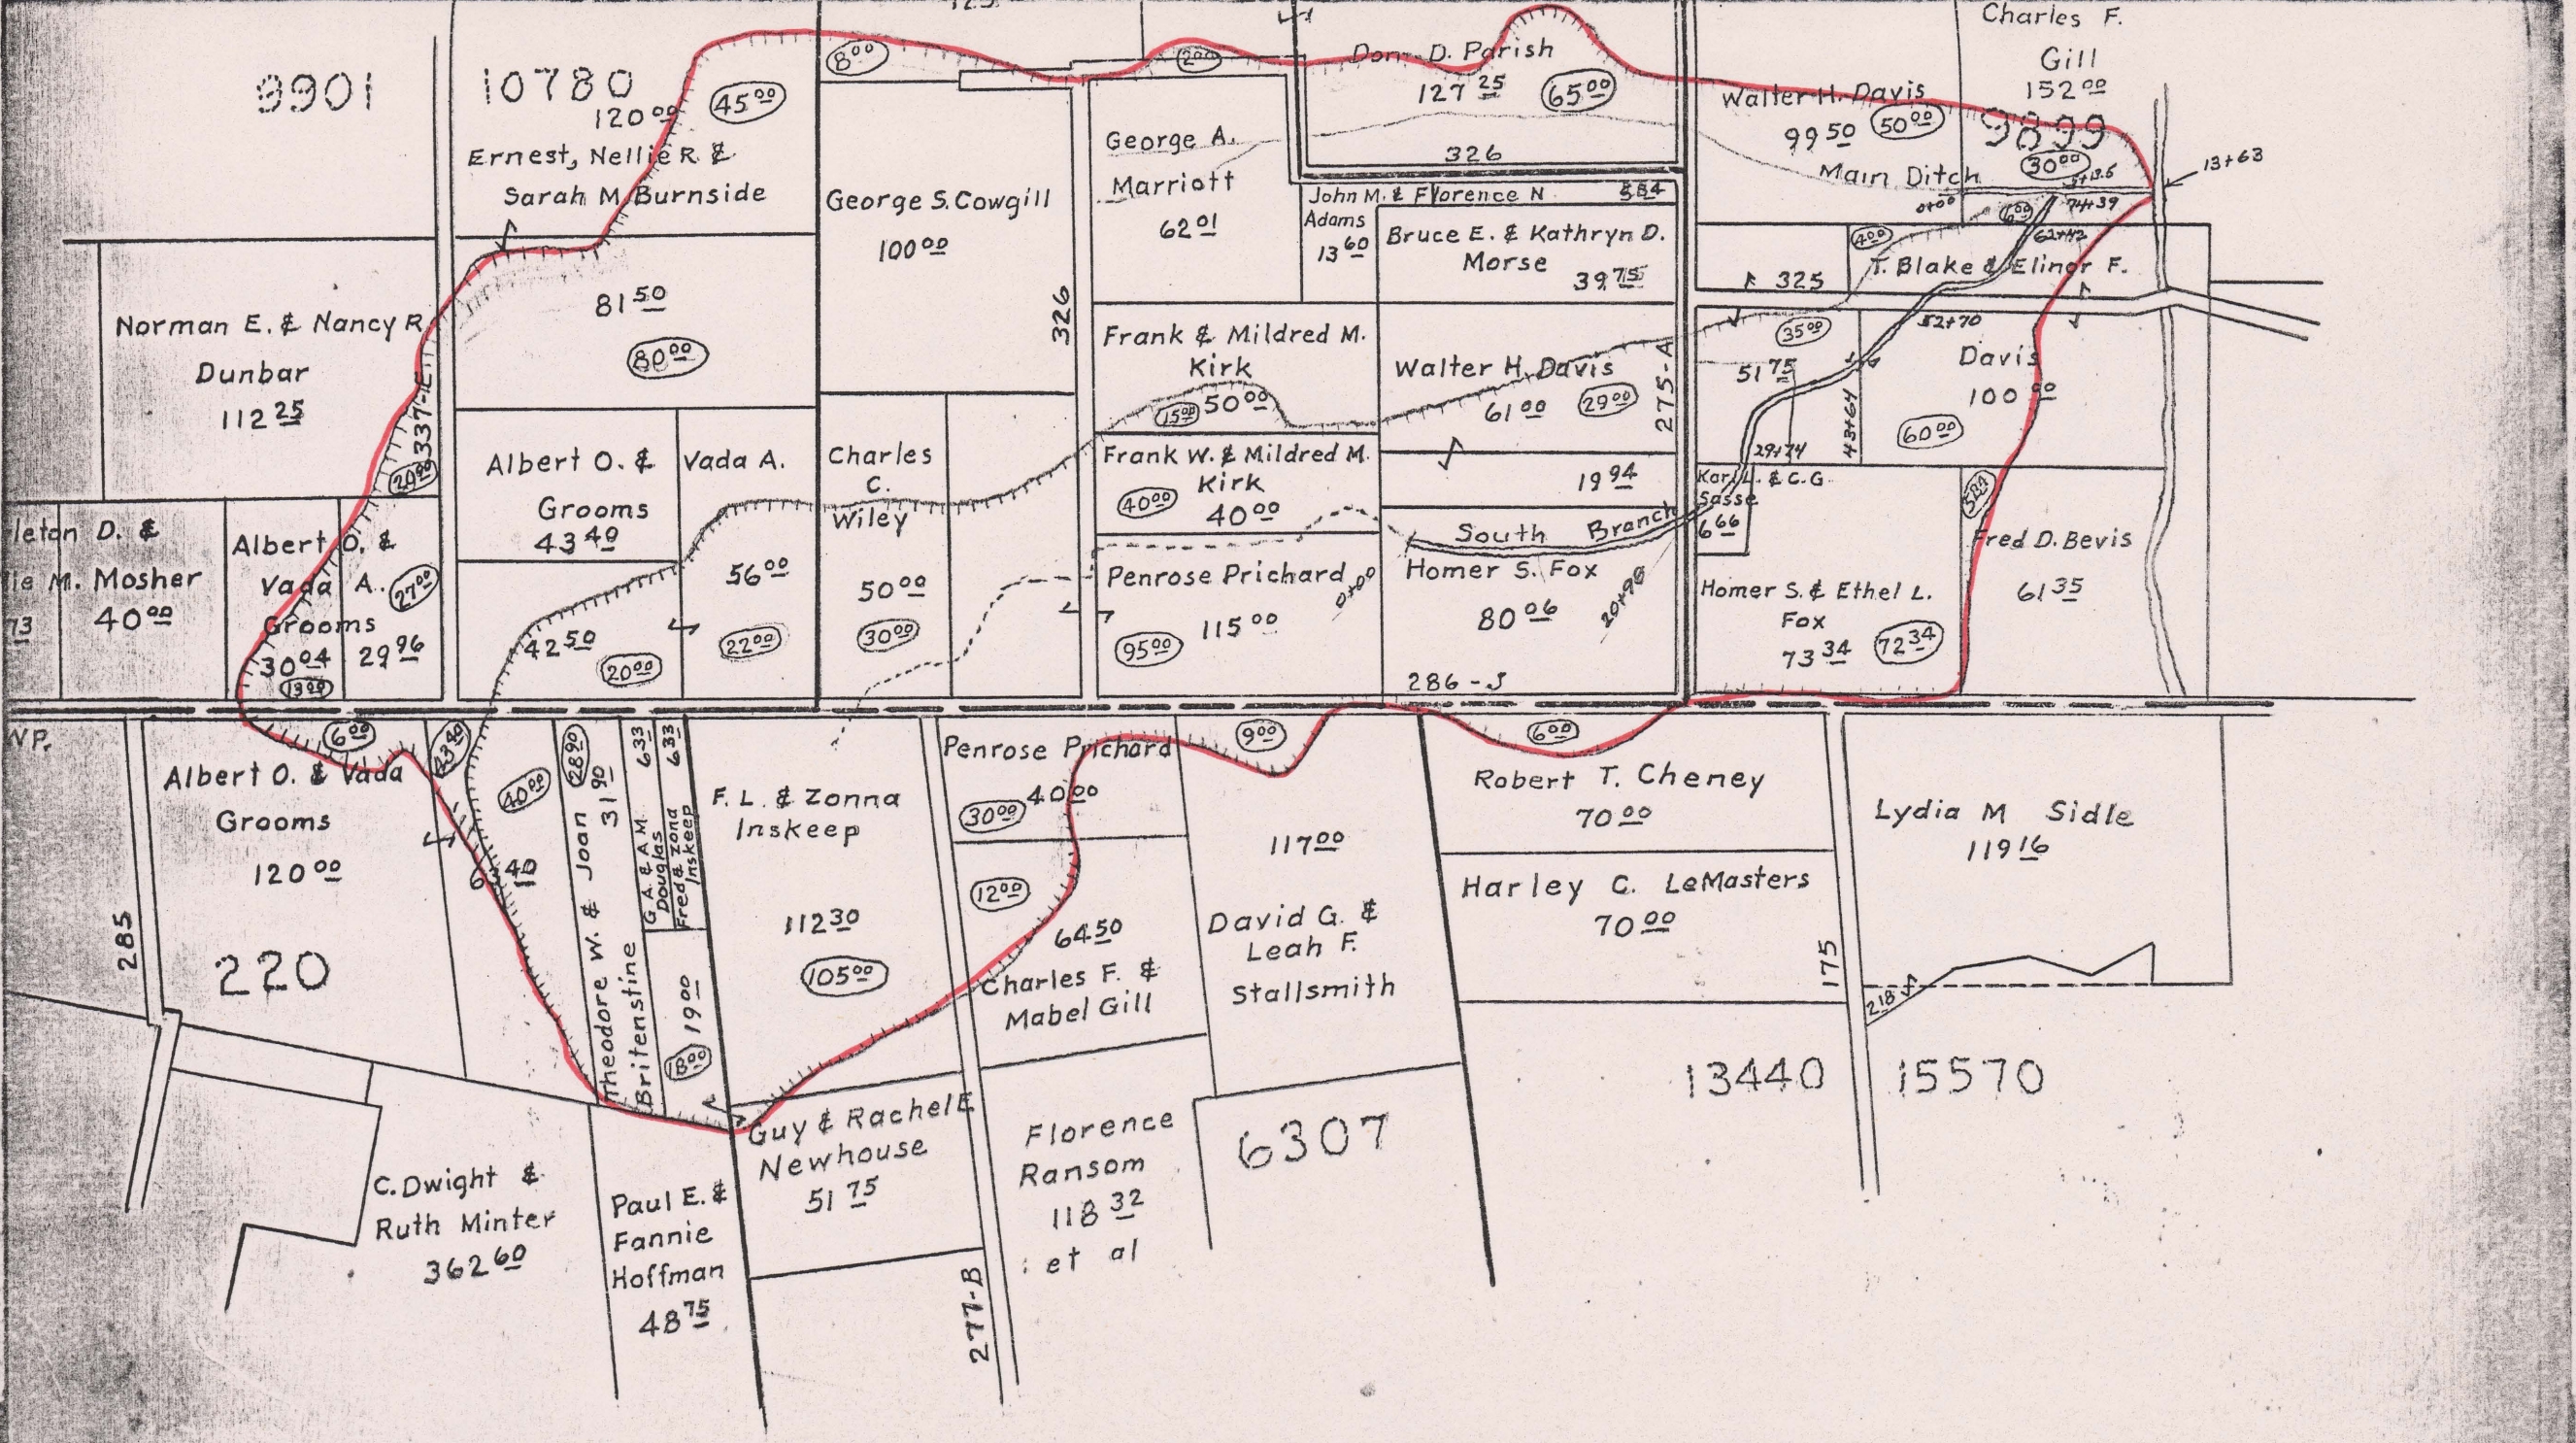

MARRIOTT DITCH NO. 1363

JACKSON - CLAIBOURNE Year 1961

TOWNSHIPS

N.W. Llewellyn, County Engineer

Acres Drained 812.40

Air Photo 11-459

MARRIOTT DITCH NO. 1363