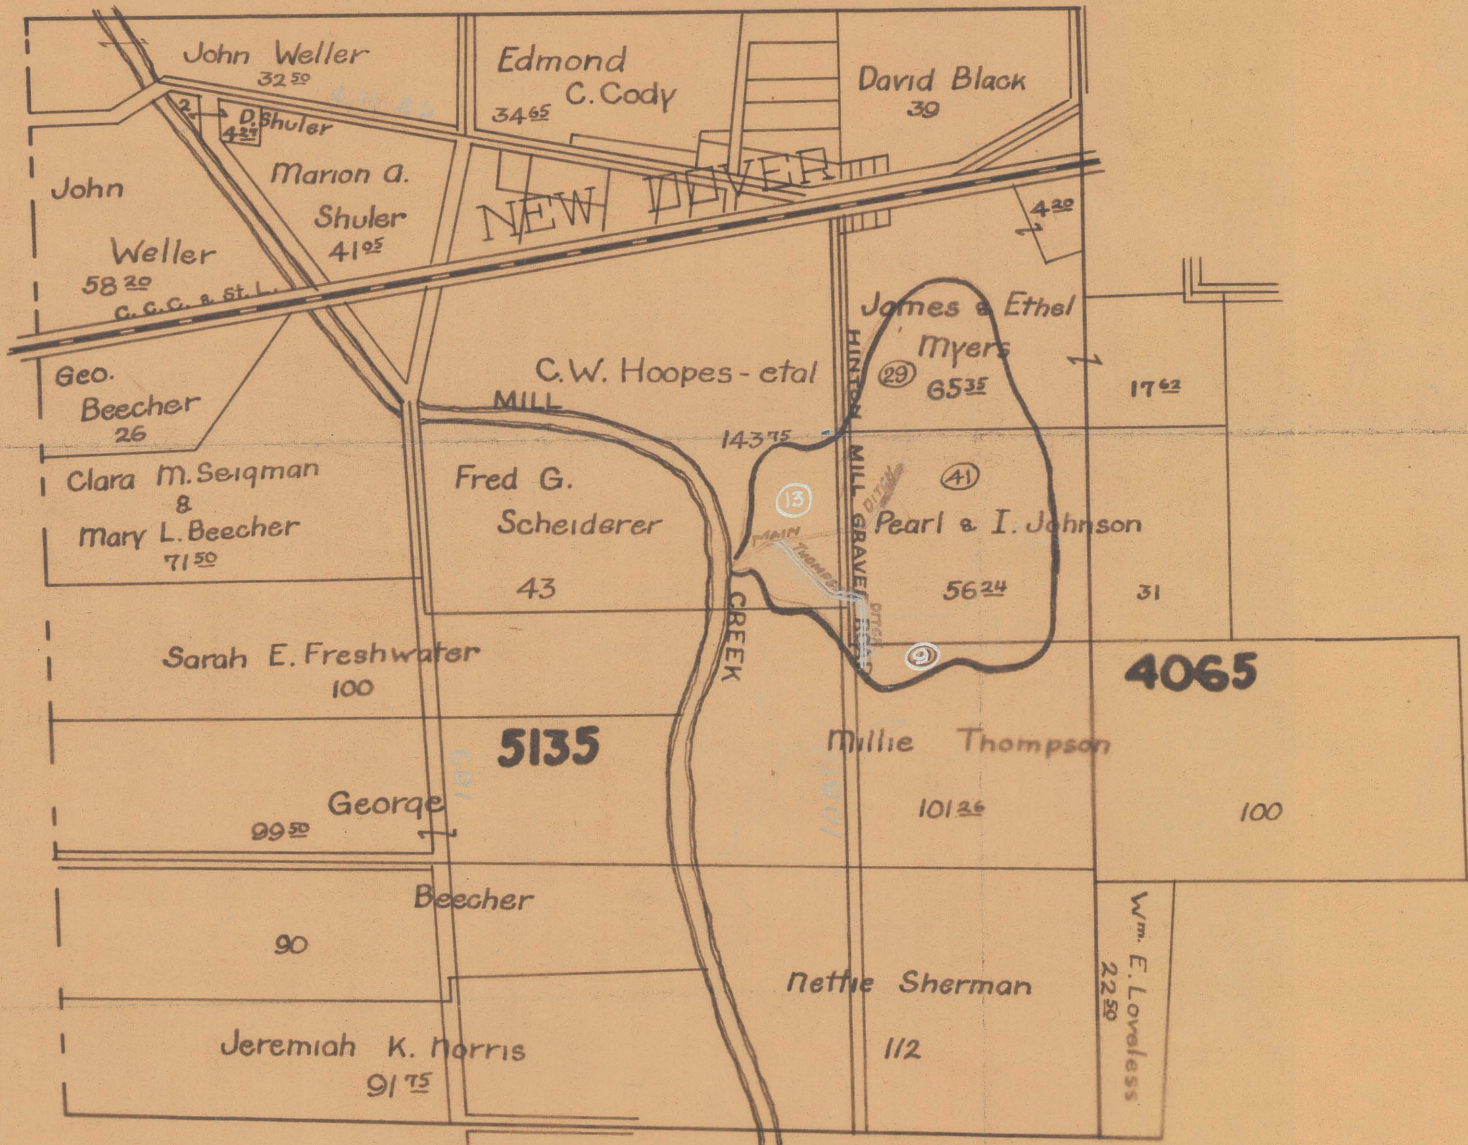

HOOPE'S DITCH

Located In Dover Township

No. 1051

1915

Begins V.M.S. 5135
 Ends V.M.S. 5135
 Total Acres Drained 92.00

Box 398