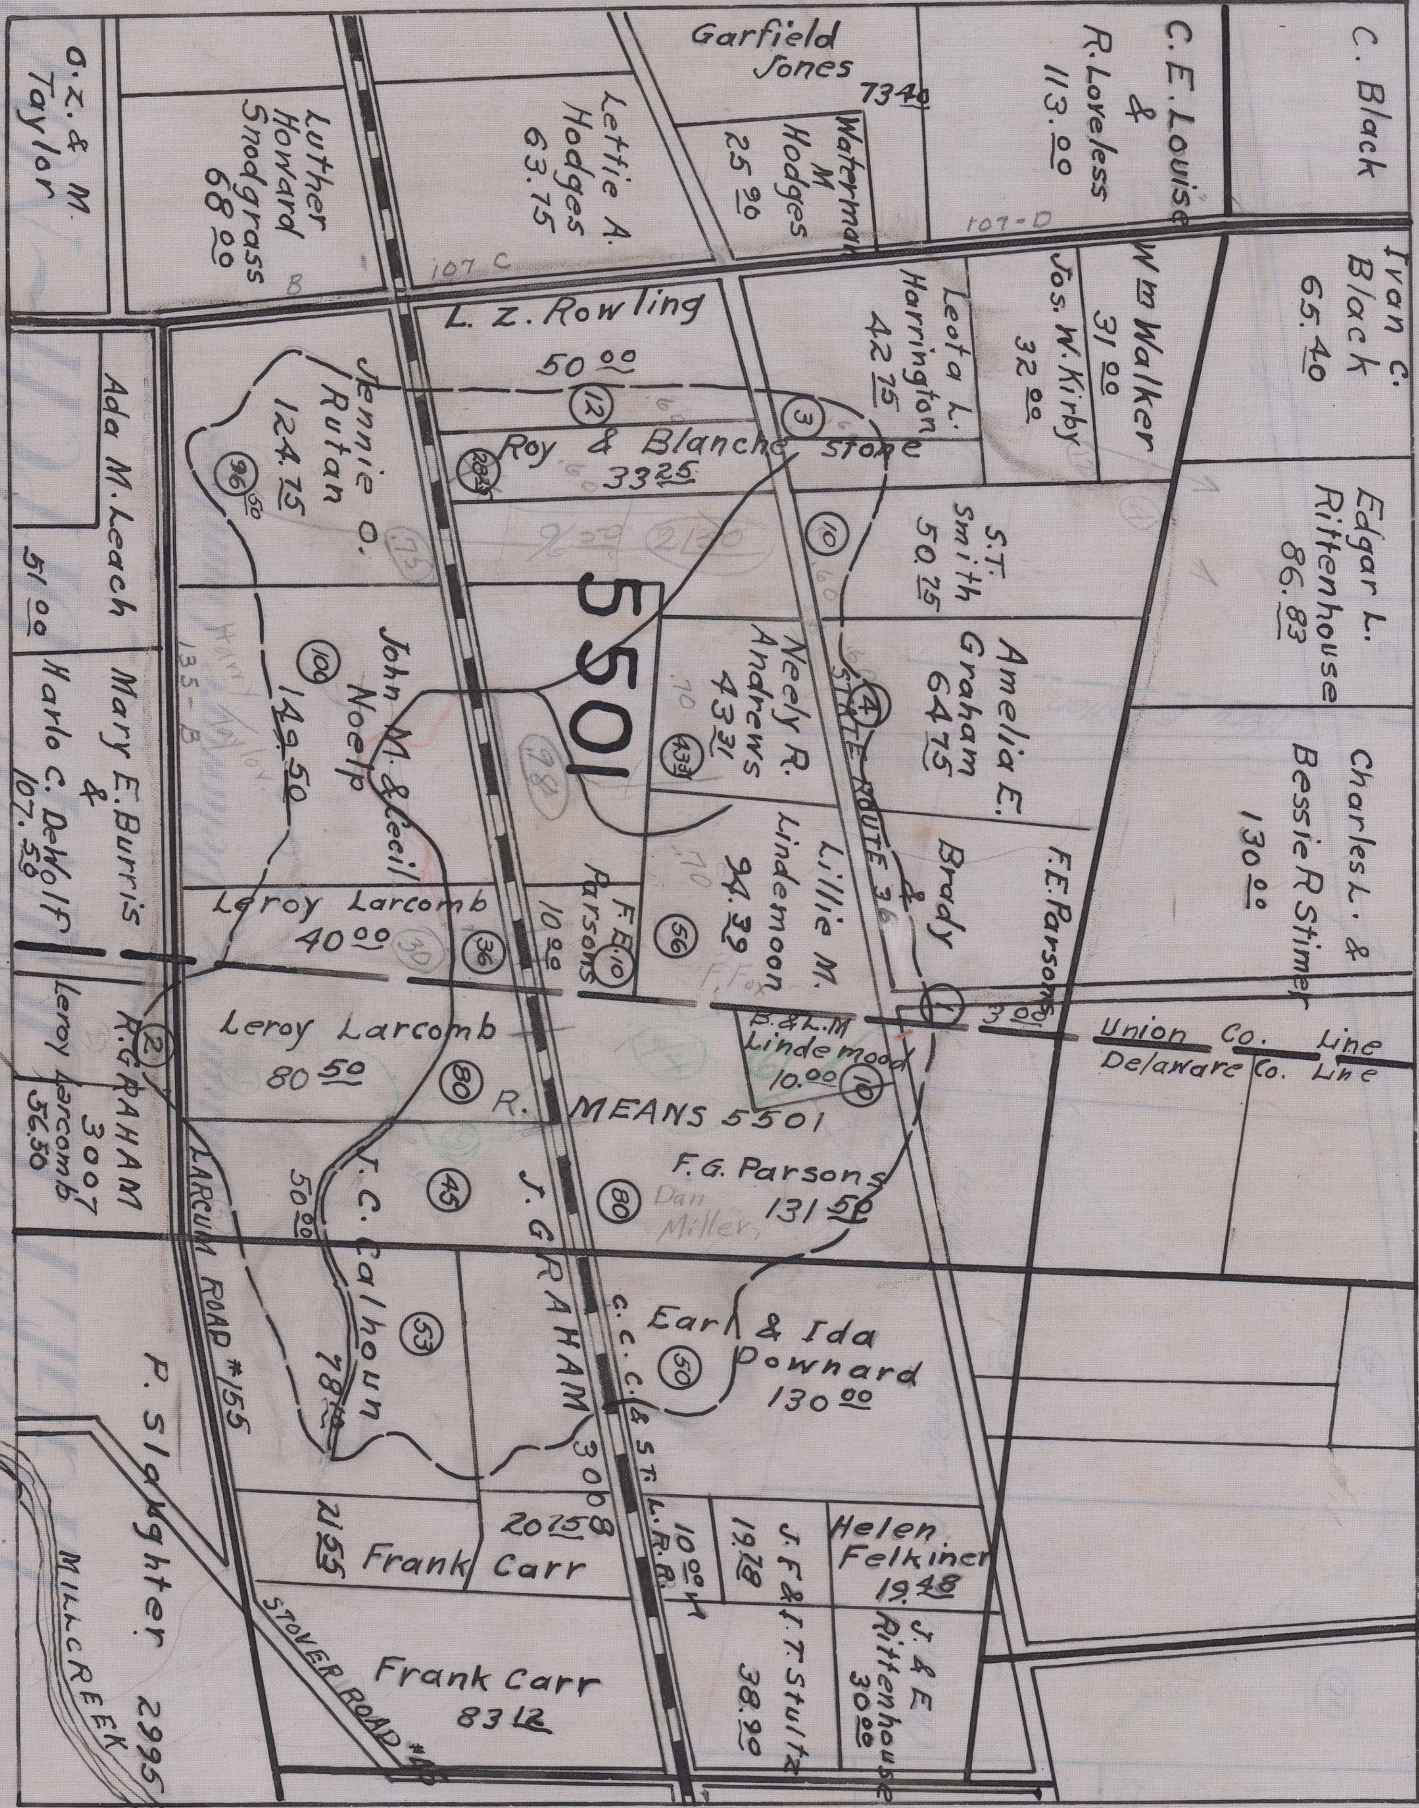

DOVER TWP.

SCIOTO TWP.  
 PLAT OF LIGGETT-JOINT DITCH  
 DELAWARE & UNION COUNTIES  
 SCIOTO & DOVER TWP.

SCALE OF  
 80 POLES TO 1 INCH  
 year 1932

Acres Drained 298<sup>75</sup>

Box 369