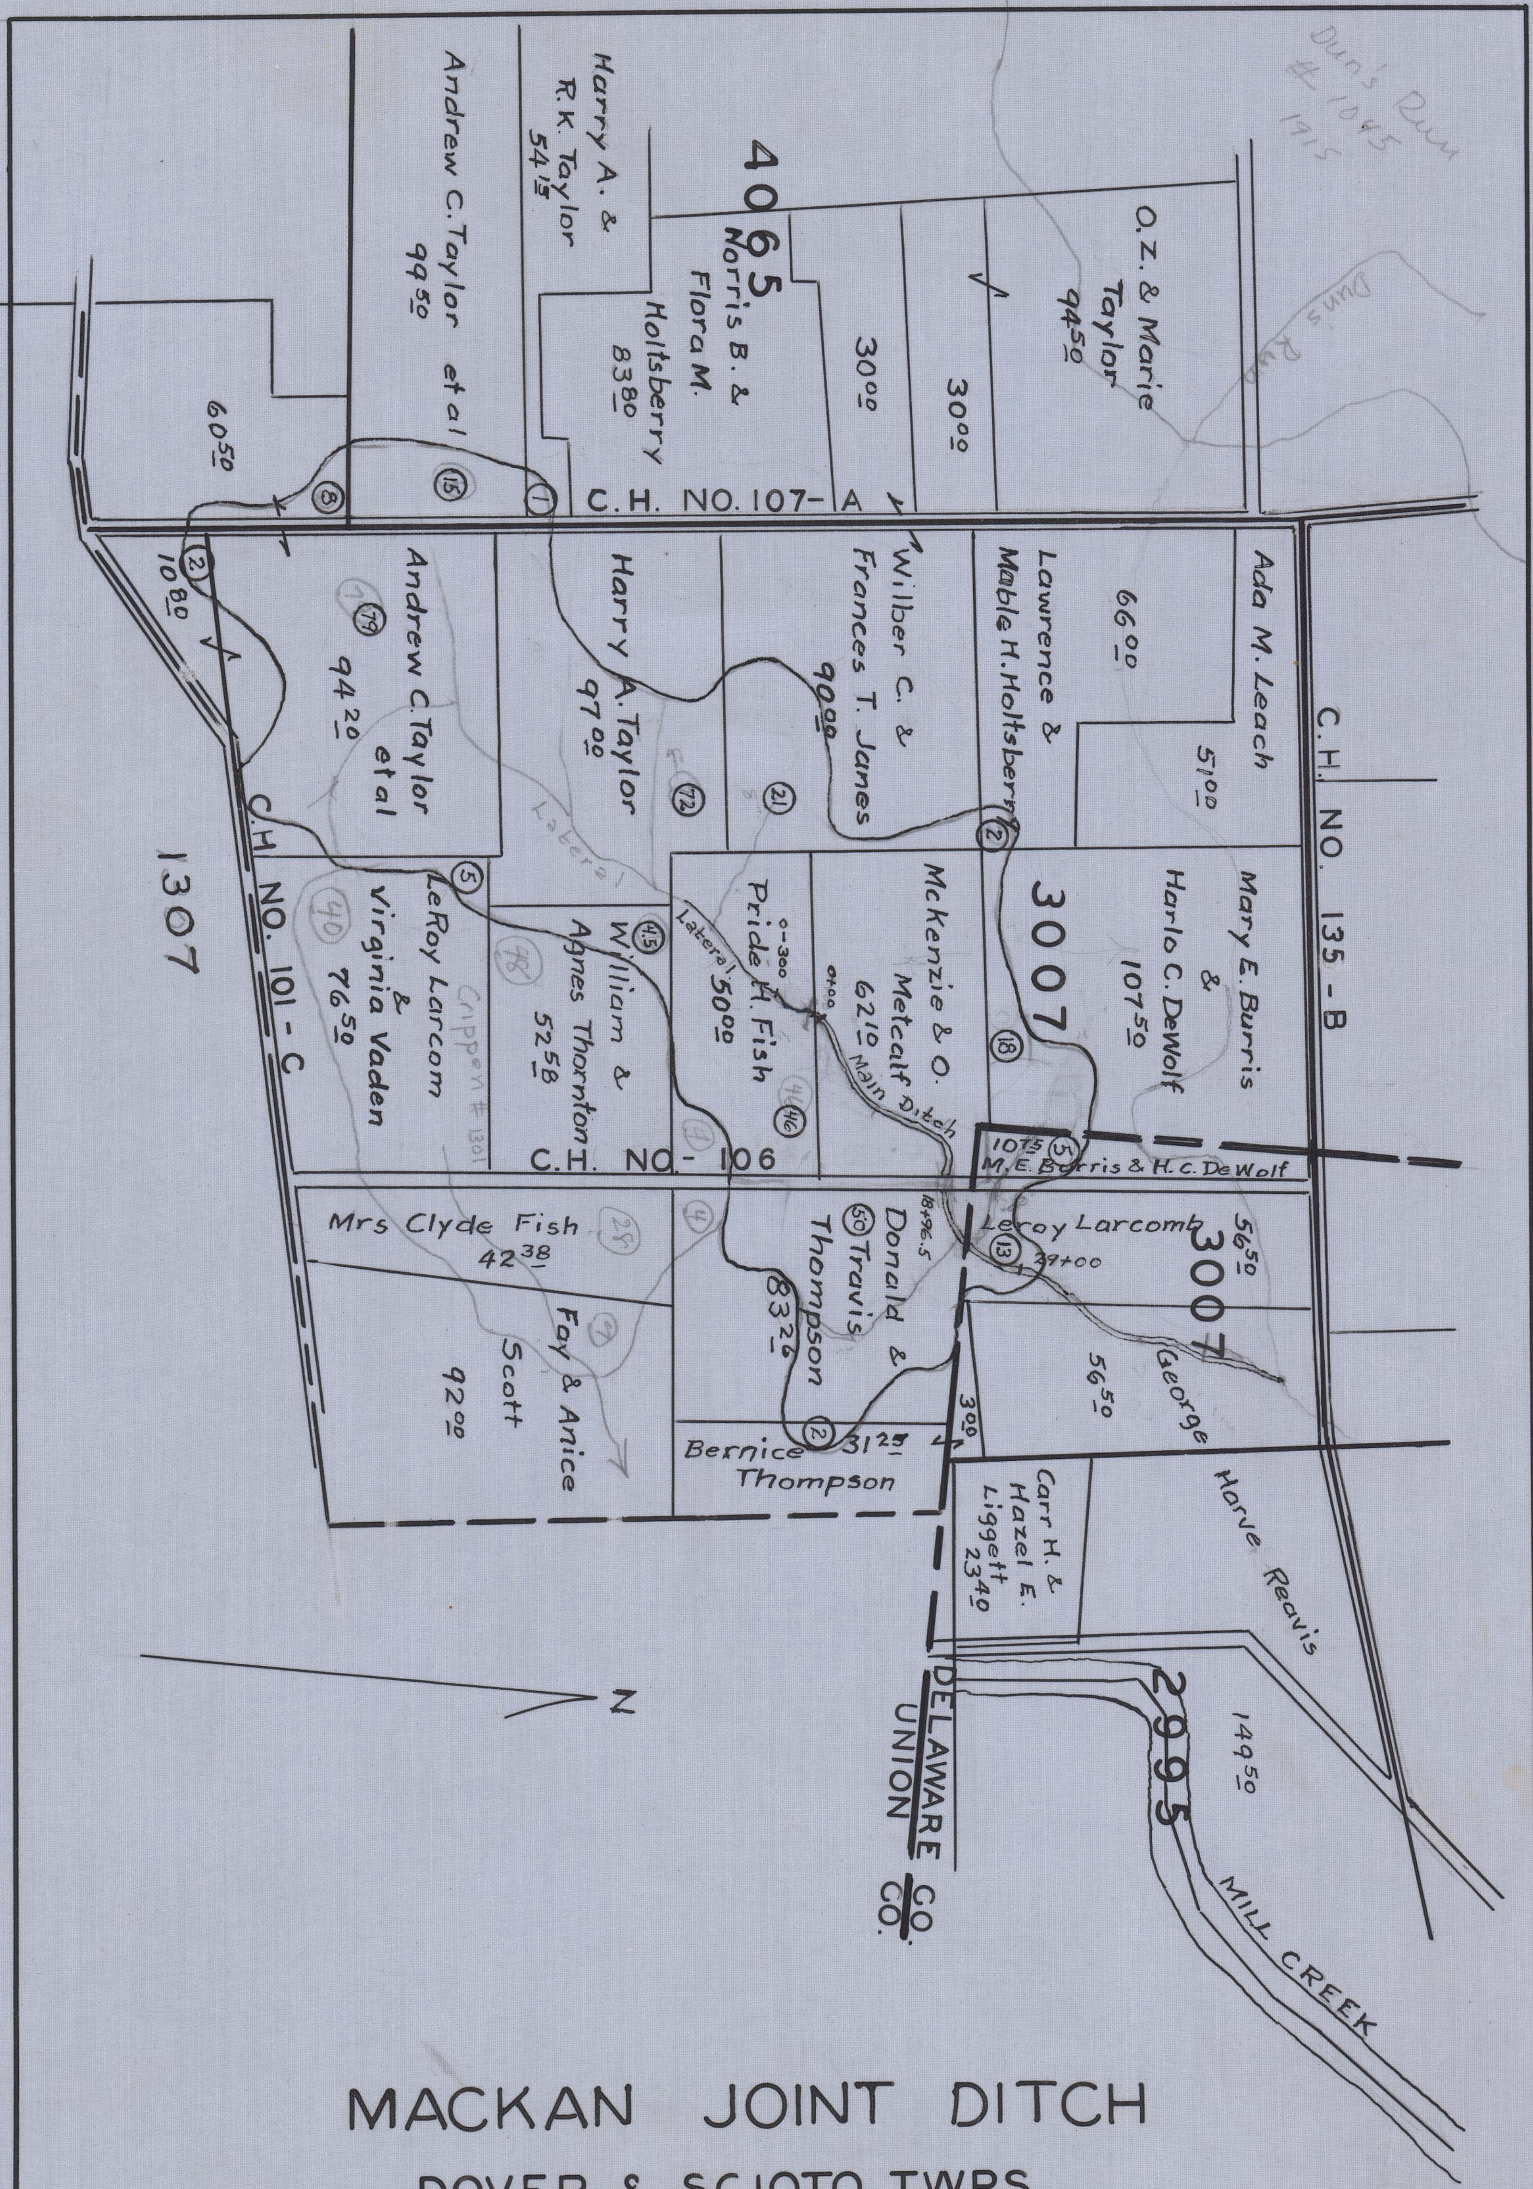

Dun's Run
1045
1915

Dun's Run

MACKAN JOINT DITCH
DOVER & SCIOTO TWPS.
UNION & DELAWARE COUNTIES