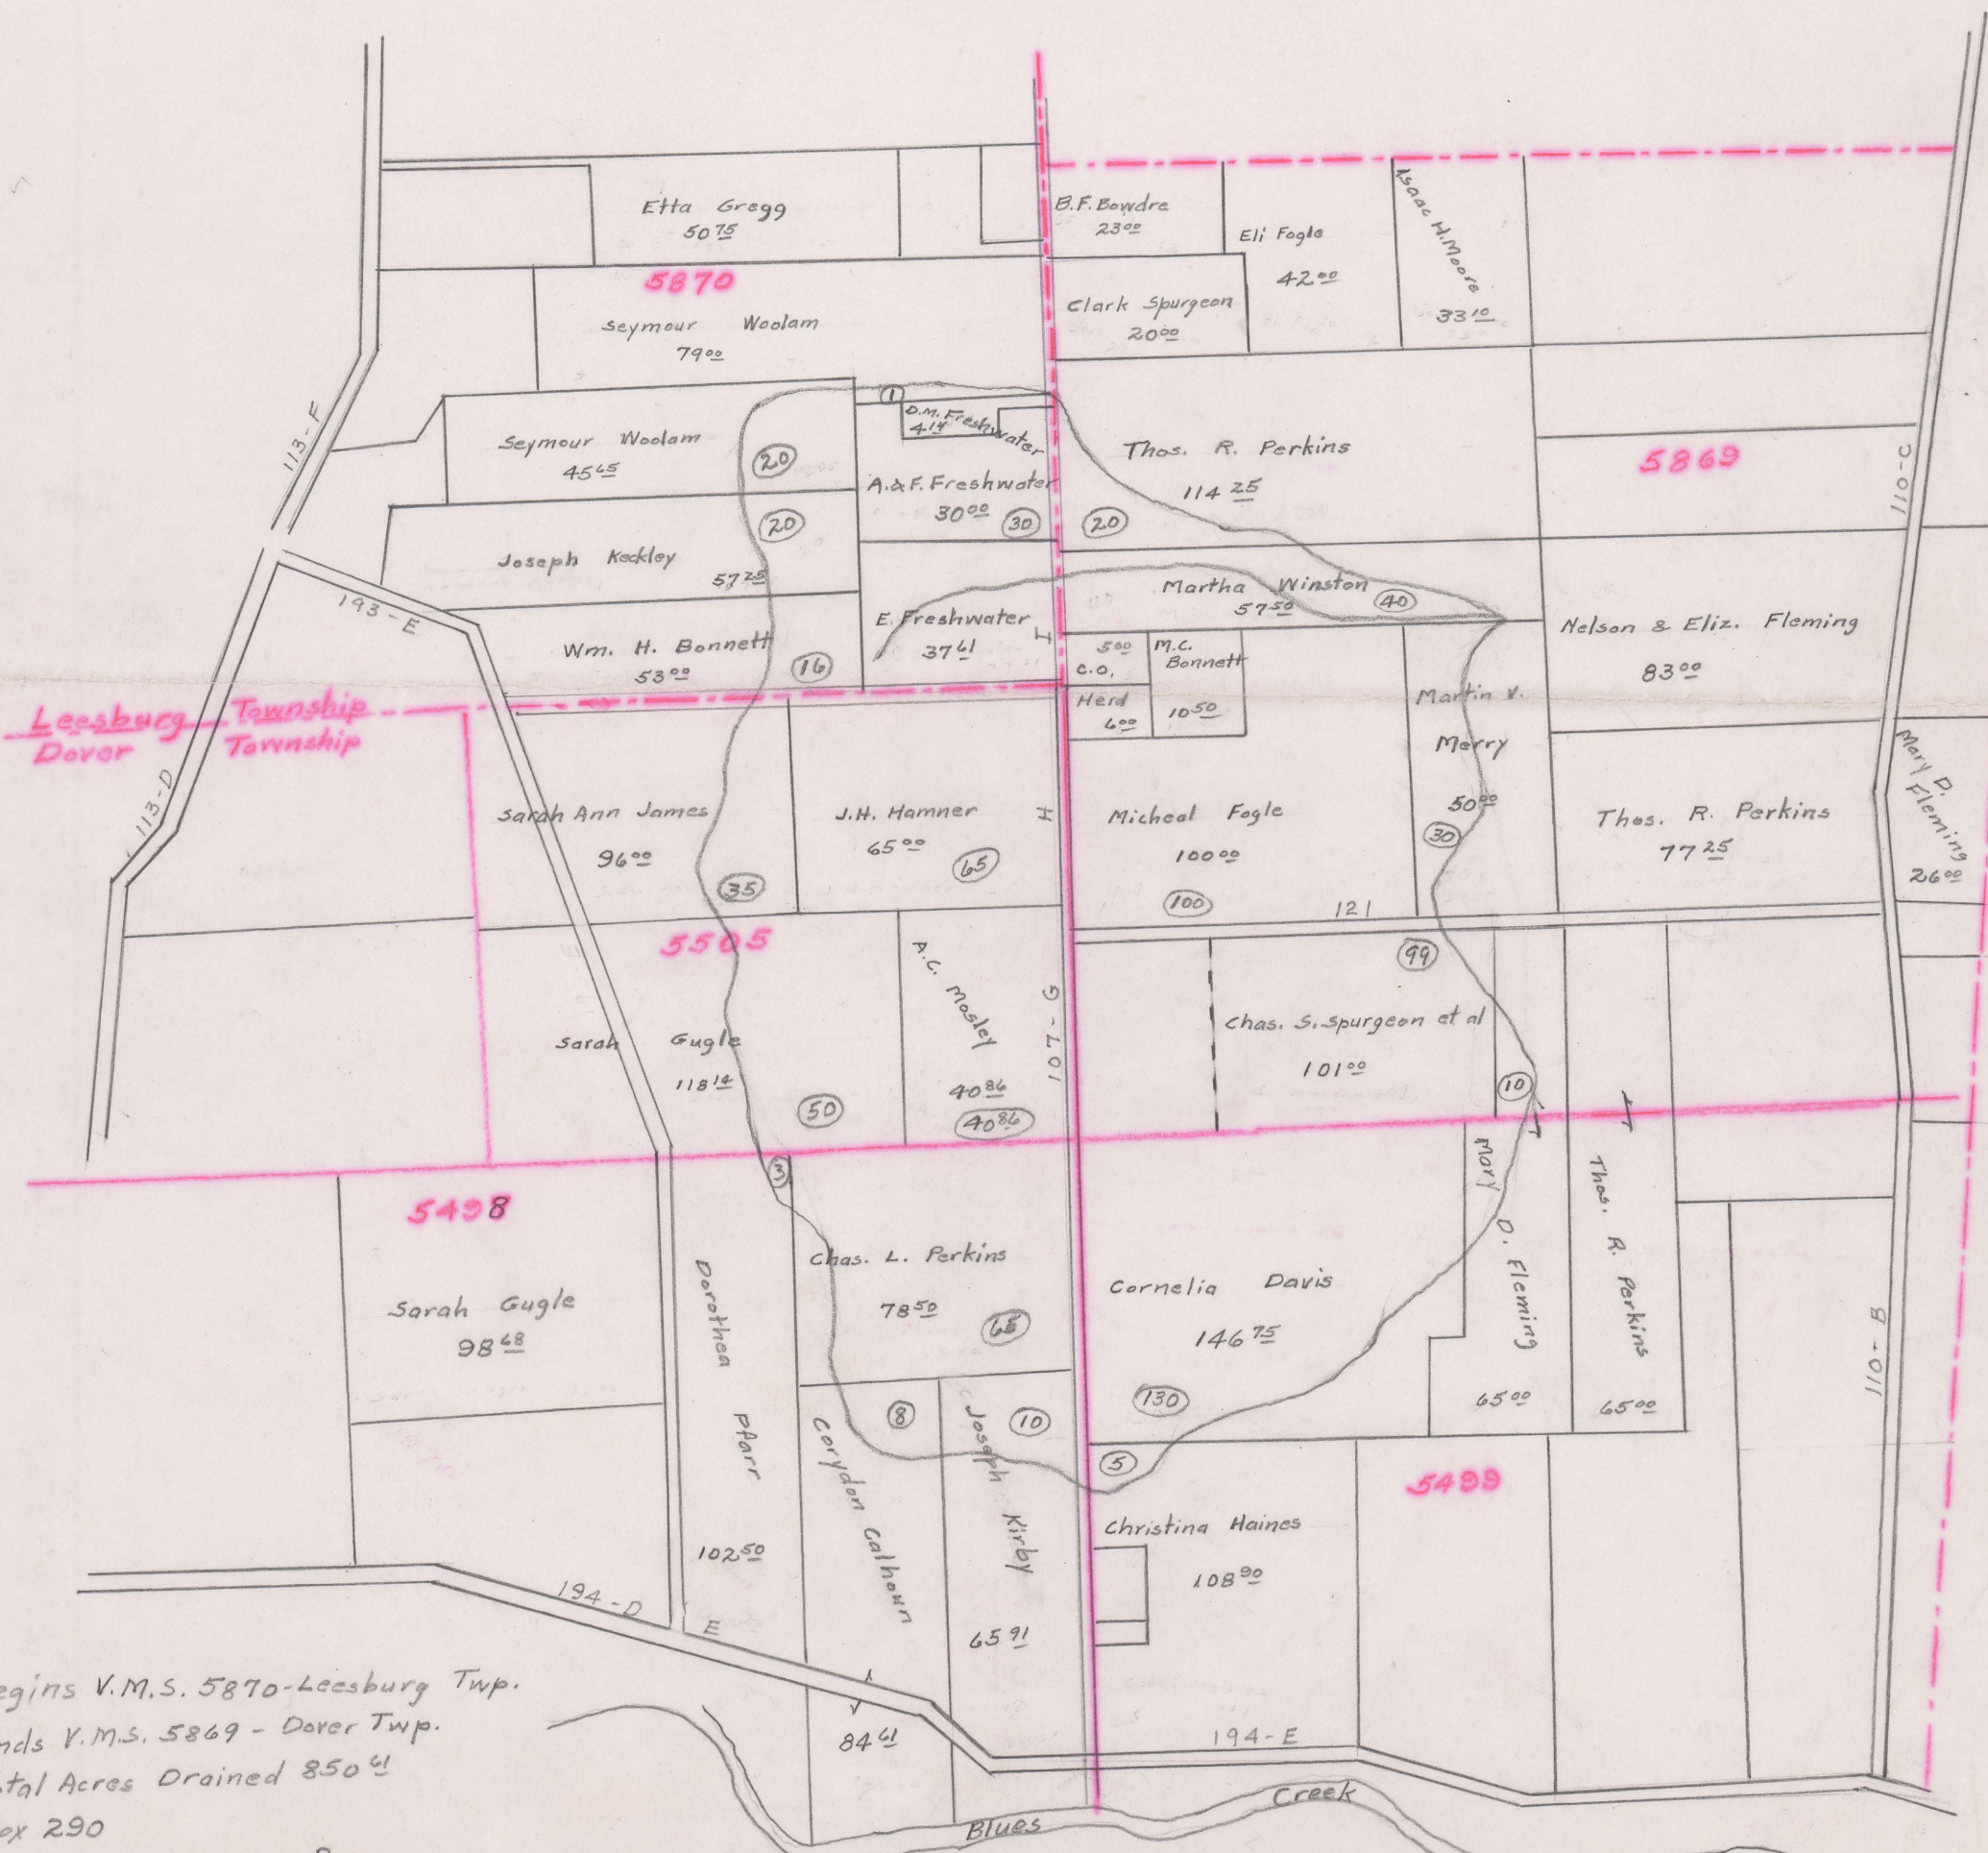

FOGLE DITCH NO. 602
LEESBURG & DOVER TOWNSHIPS
1901

Begins V.M.S. 5870 - Leesburg Twp.
Ends V.M.S. 5869 - Dover Twp.
Total Acres Drained 850⁴
Box 290

Location Sheet Missing - Boundary Estimated from Petition (Location Sheet Missing)