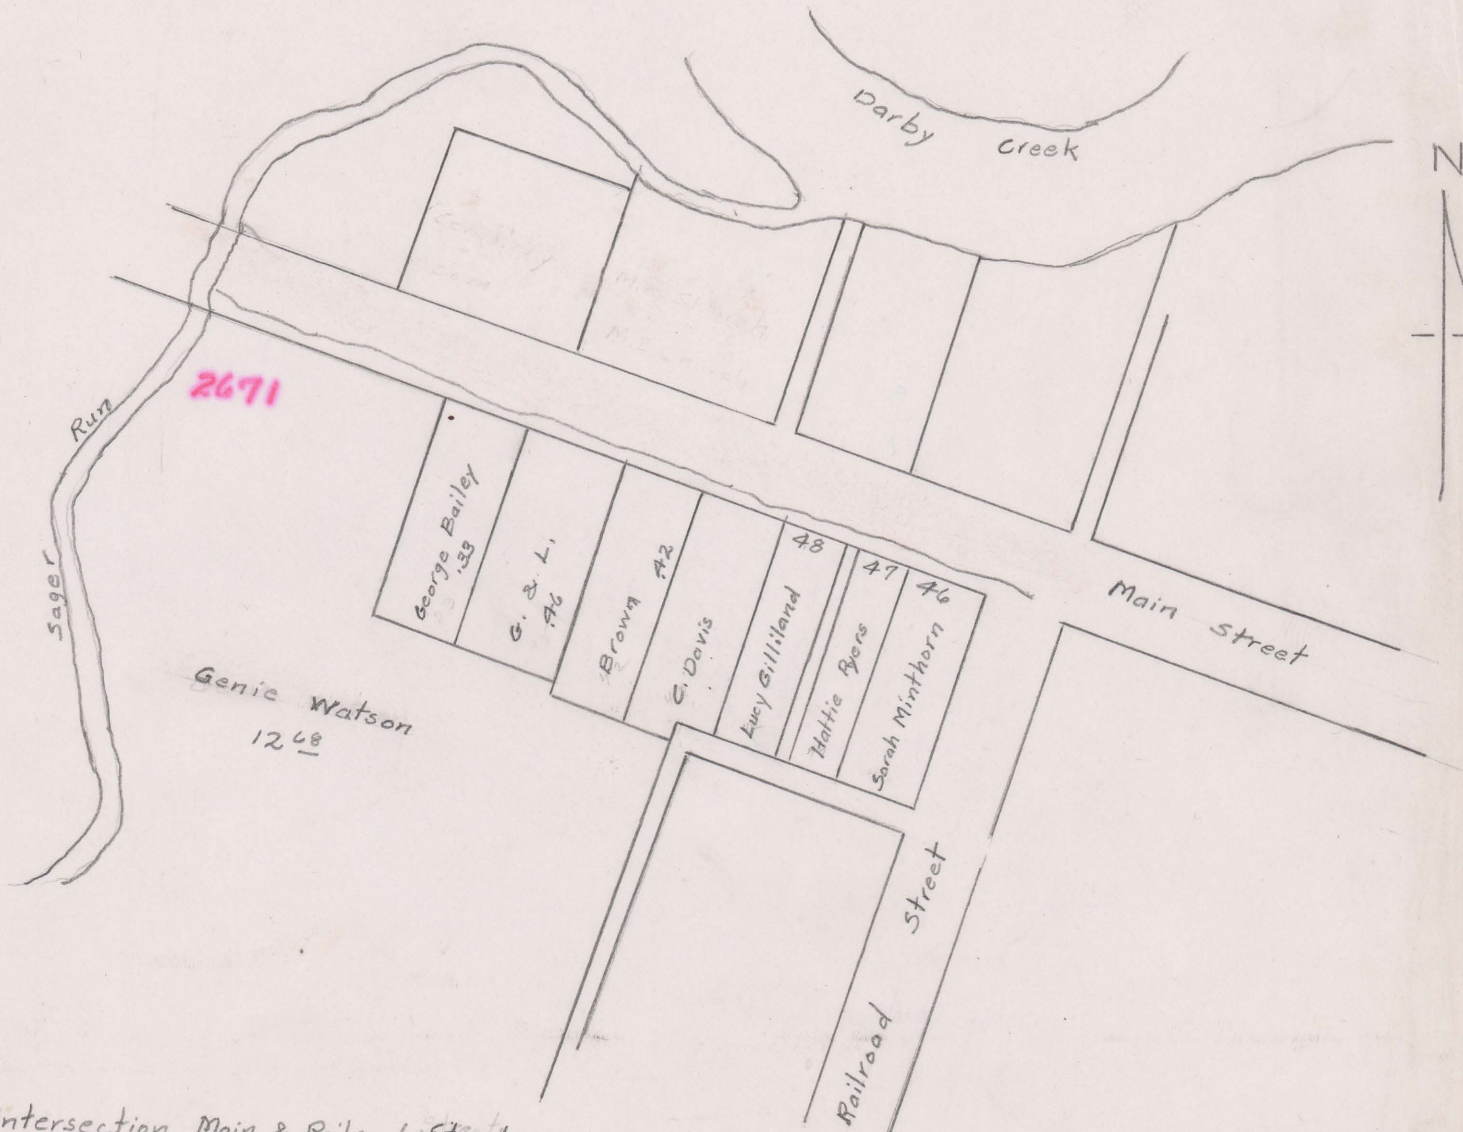

BROWN DITCH NO. 648
UNIONVILLE CENTER
DARBY TOWNSHIP 1903

Begins Intersection Main & Railroad Streets
End Sager Run

Box 293