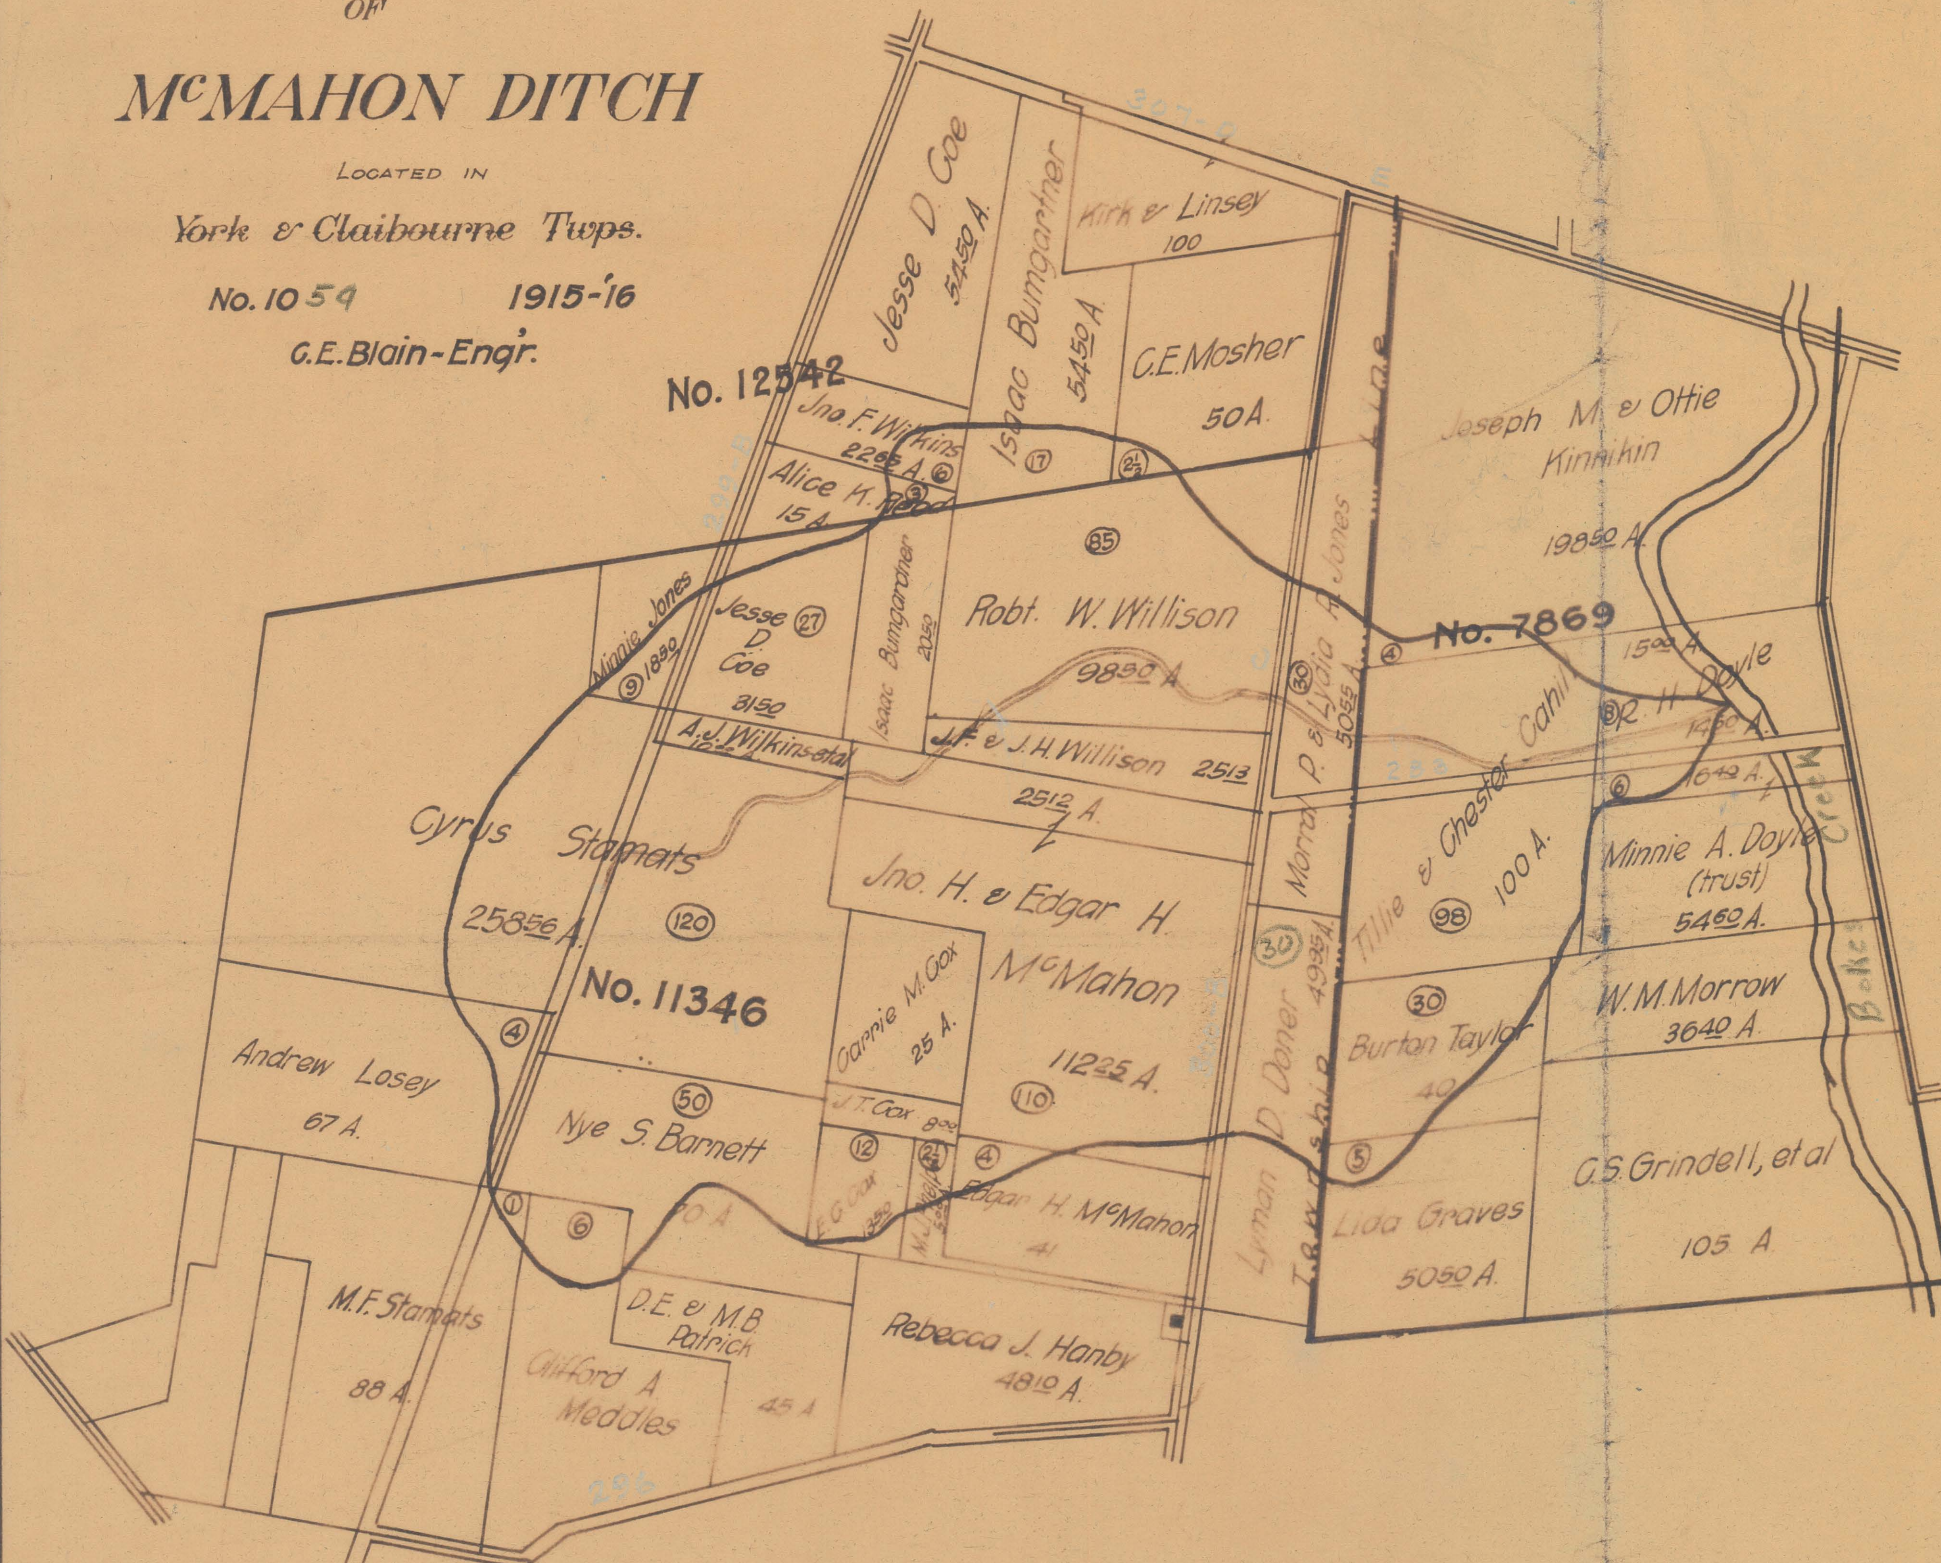

PLAT
OF
McMAHON DITCH

LOCATED IN
York & Claibourne Twp.

No. 1054 1915-16

G.E. Blain - Engr.

Begins V.M.S. 11346 - Claibourne

Ends V.M.S. 7869 - York

Total Acres Drained 675 ⁷⁵

Box 397