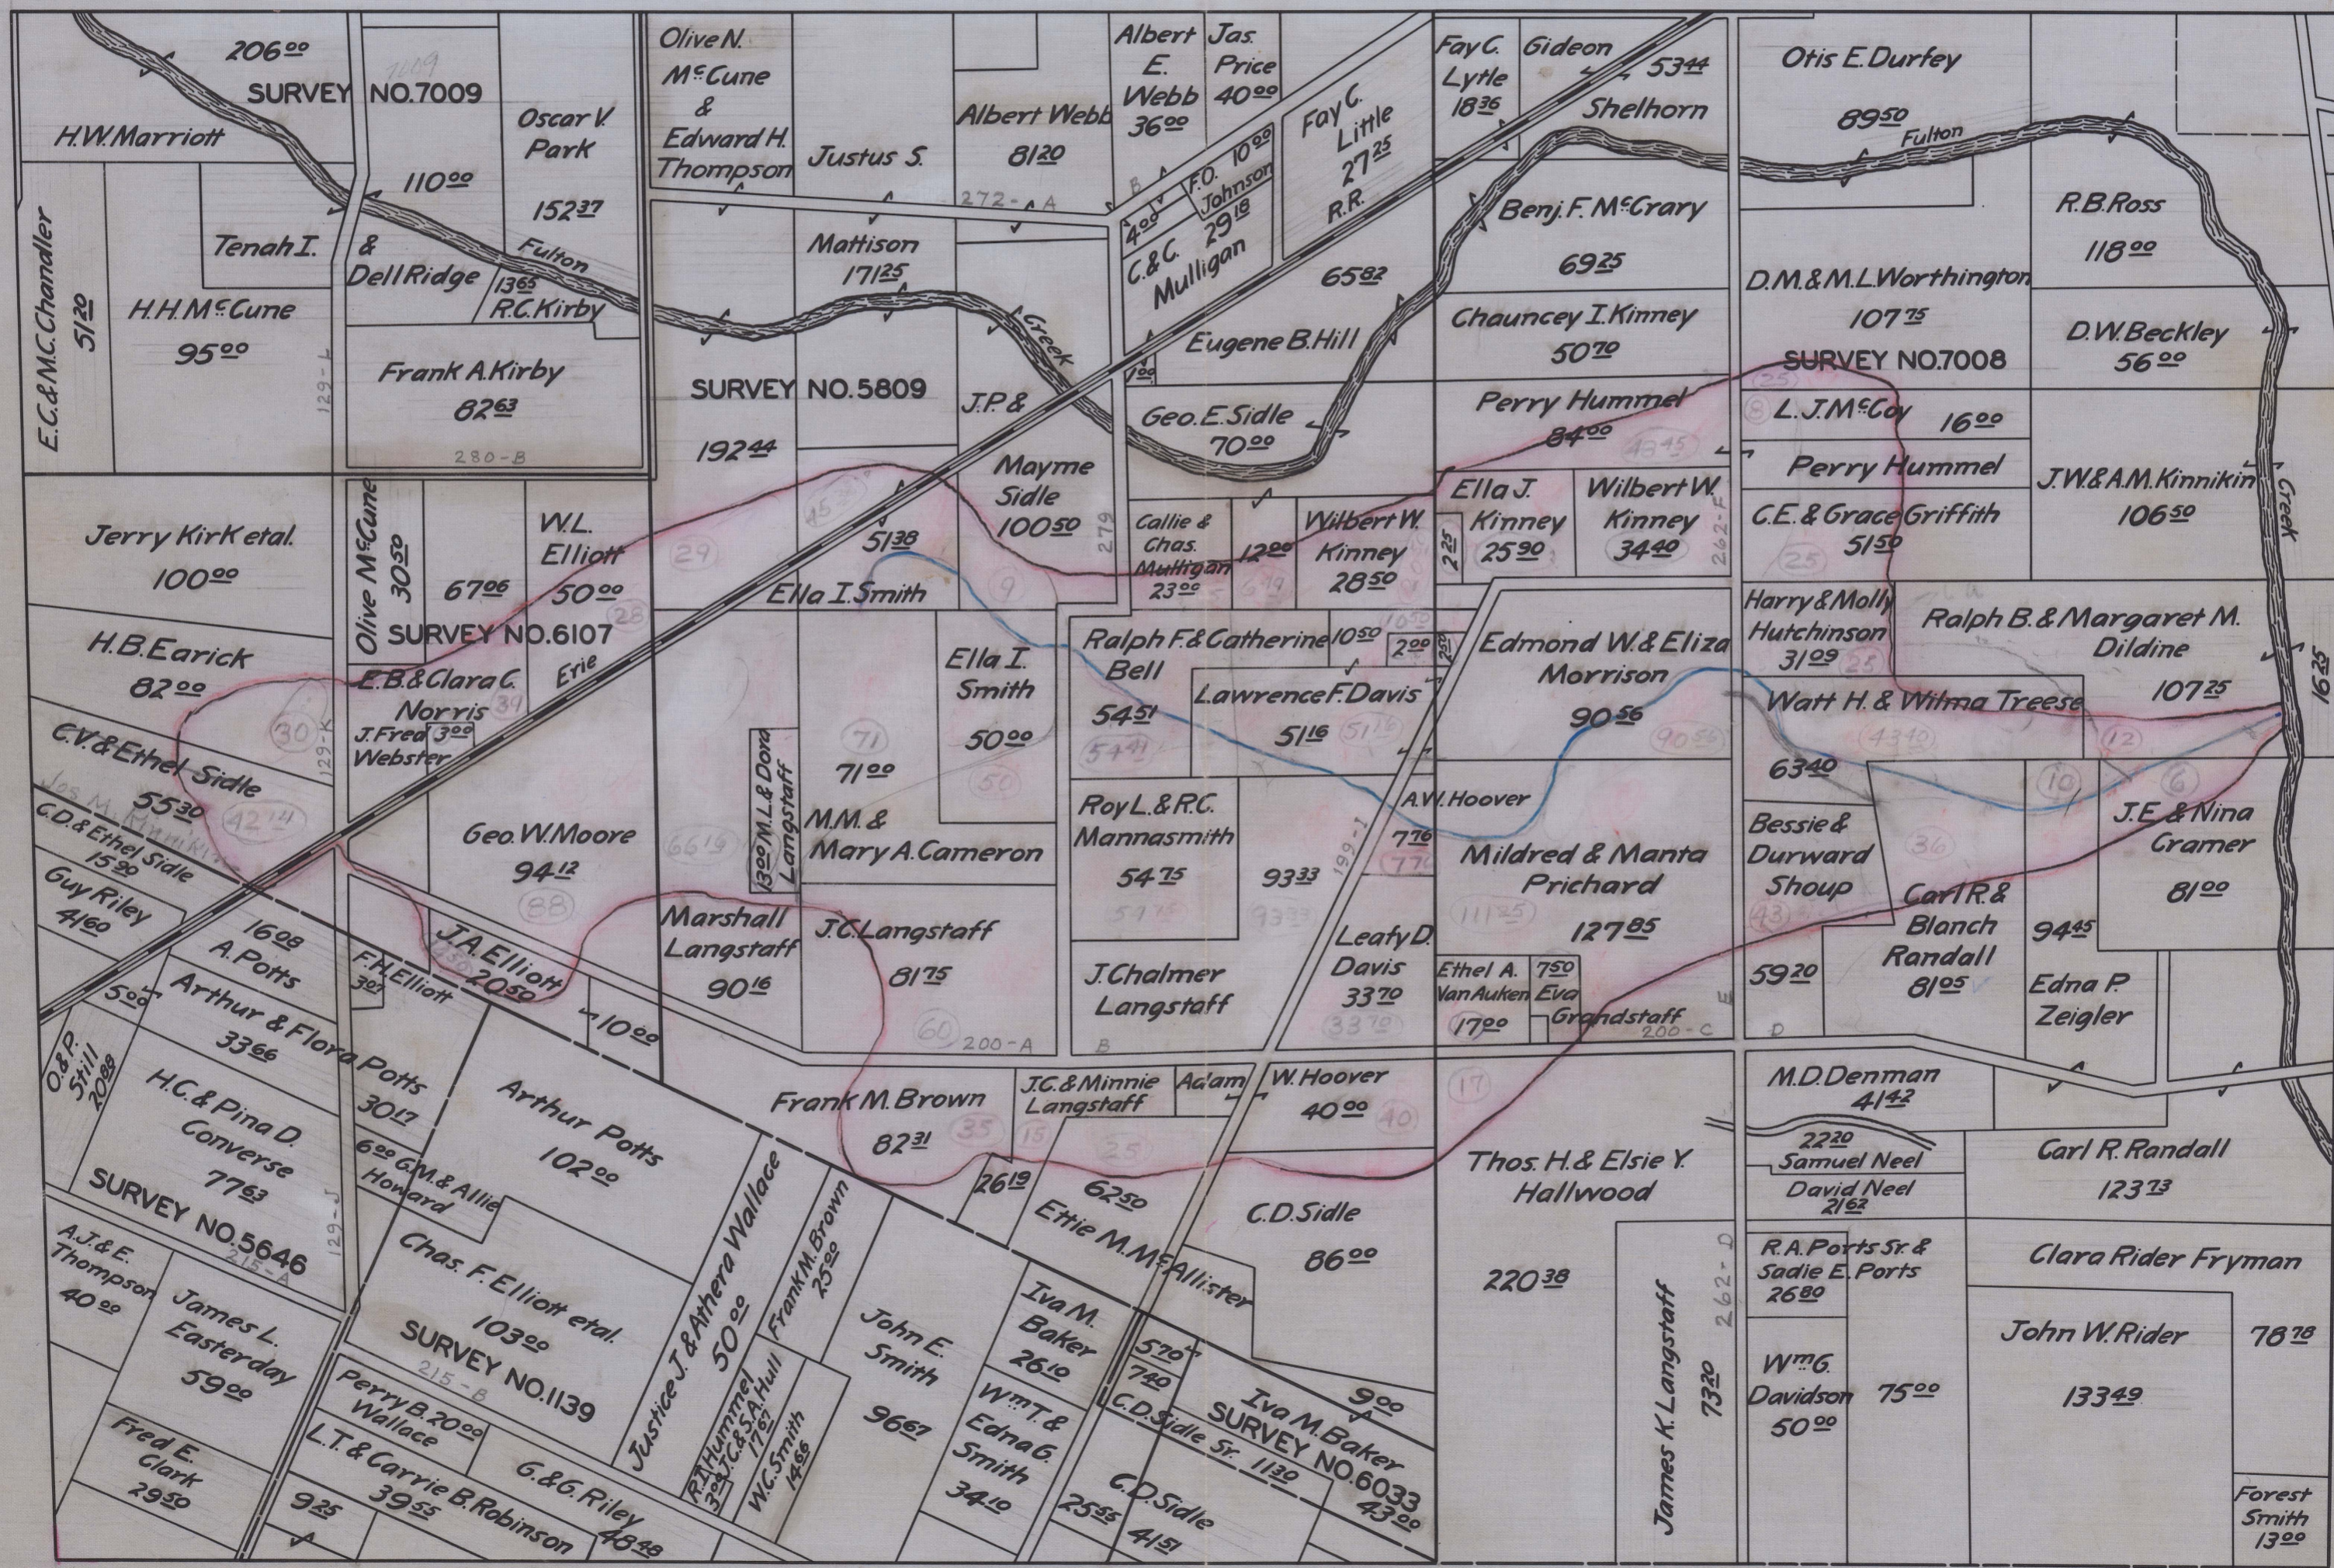

GRASSY BRANCH DITCH CLAIBOURNE LEESBURG & YORK TOWNSHIPS

DITCH NO. 1243

IMPROVEMENT NO. 2

1931

Begins V.M.S. 5809

Ends V.M.S. 7008 A.D. 1,392.00

Box No. 514

31.00
30.00
105.00
29.00

35.00
13.92
139.00
70.00
2.74