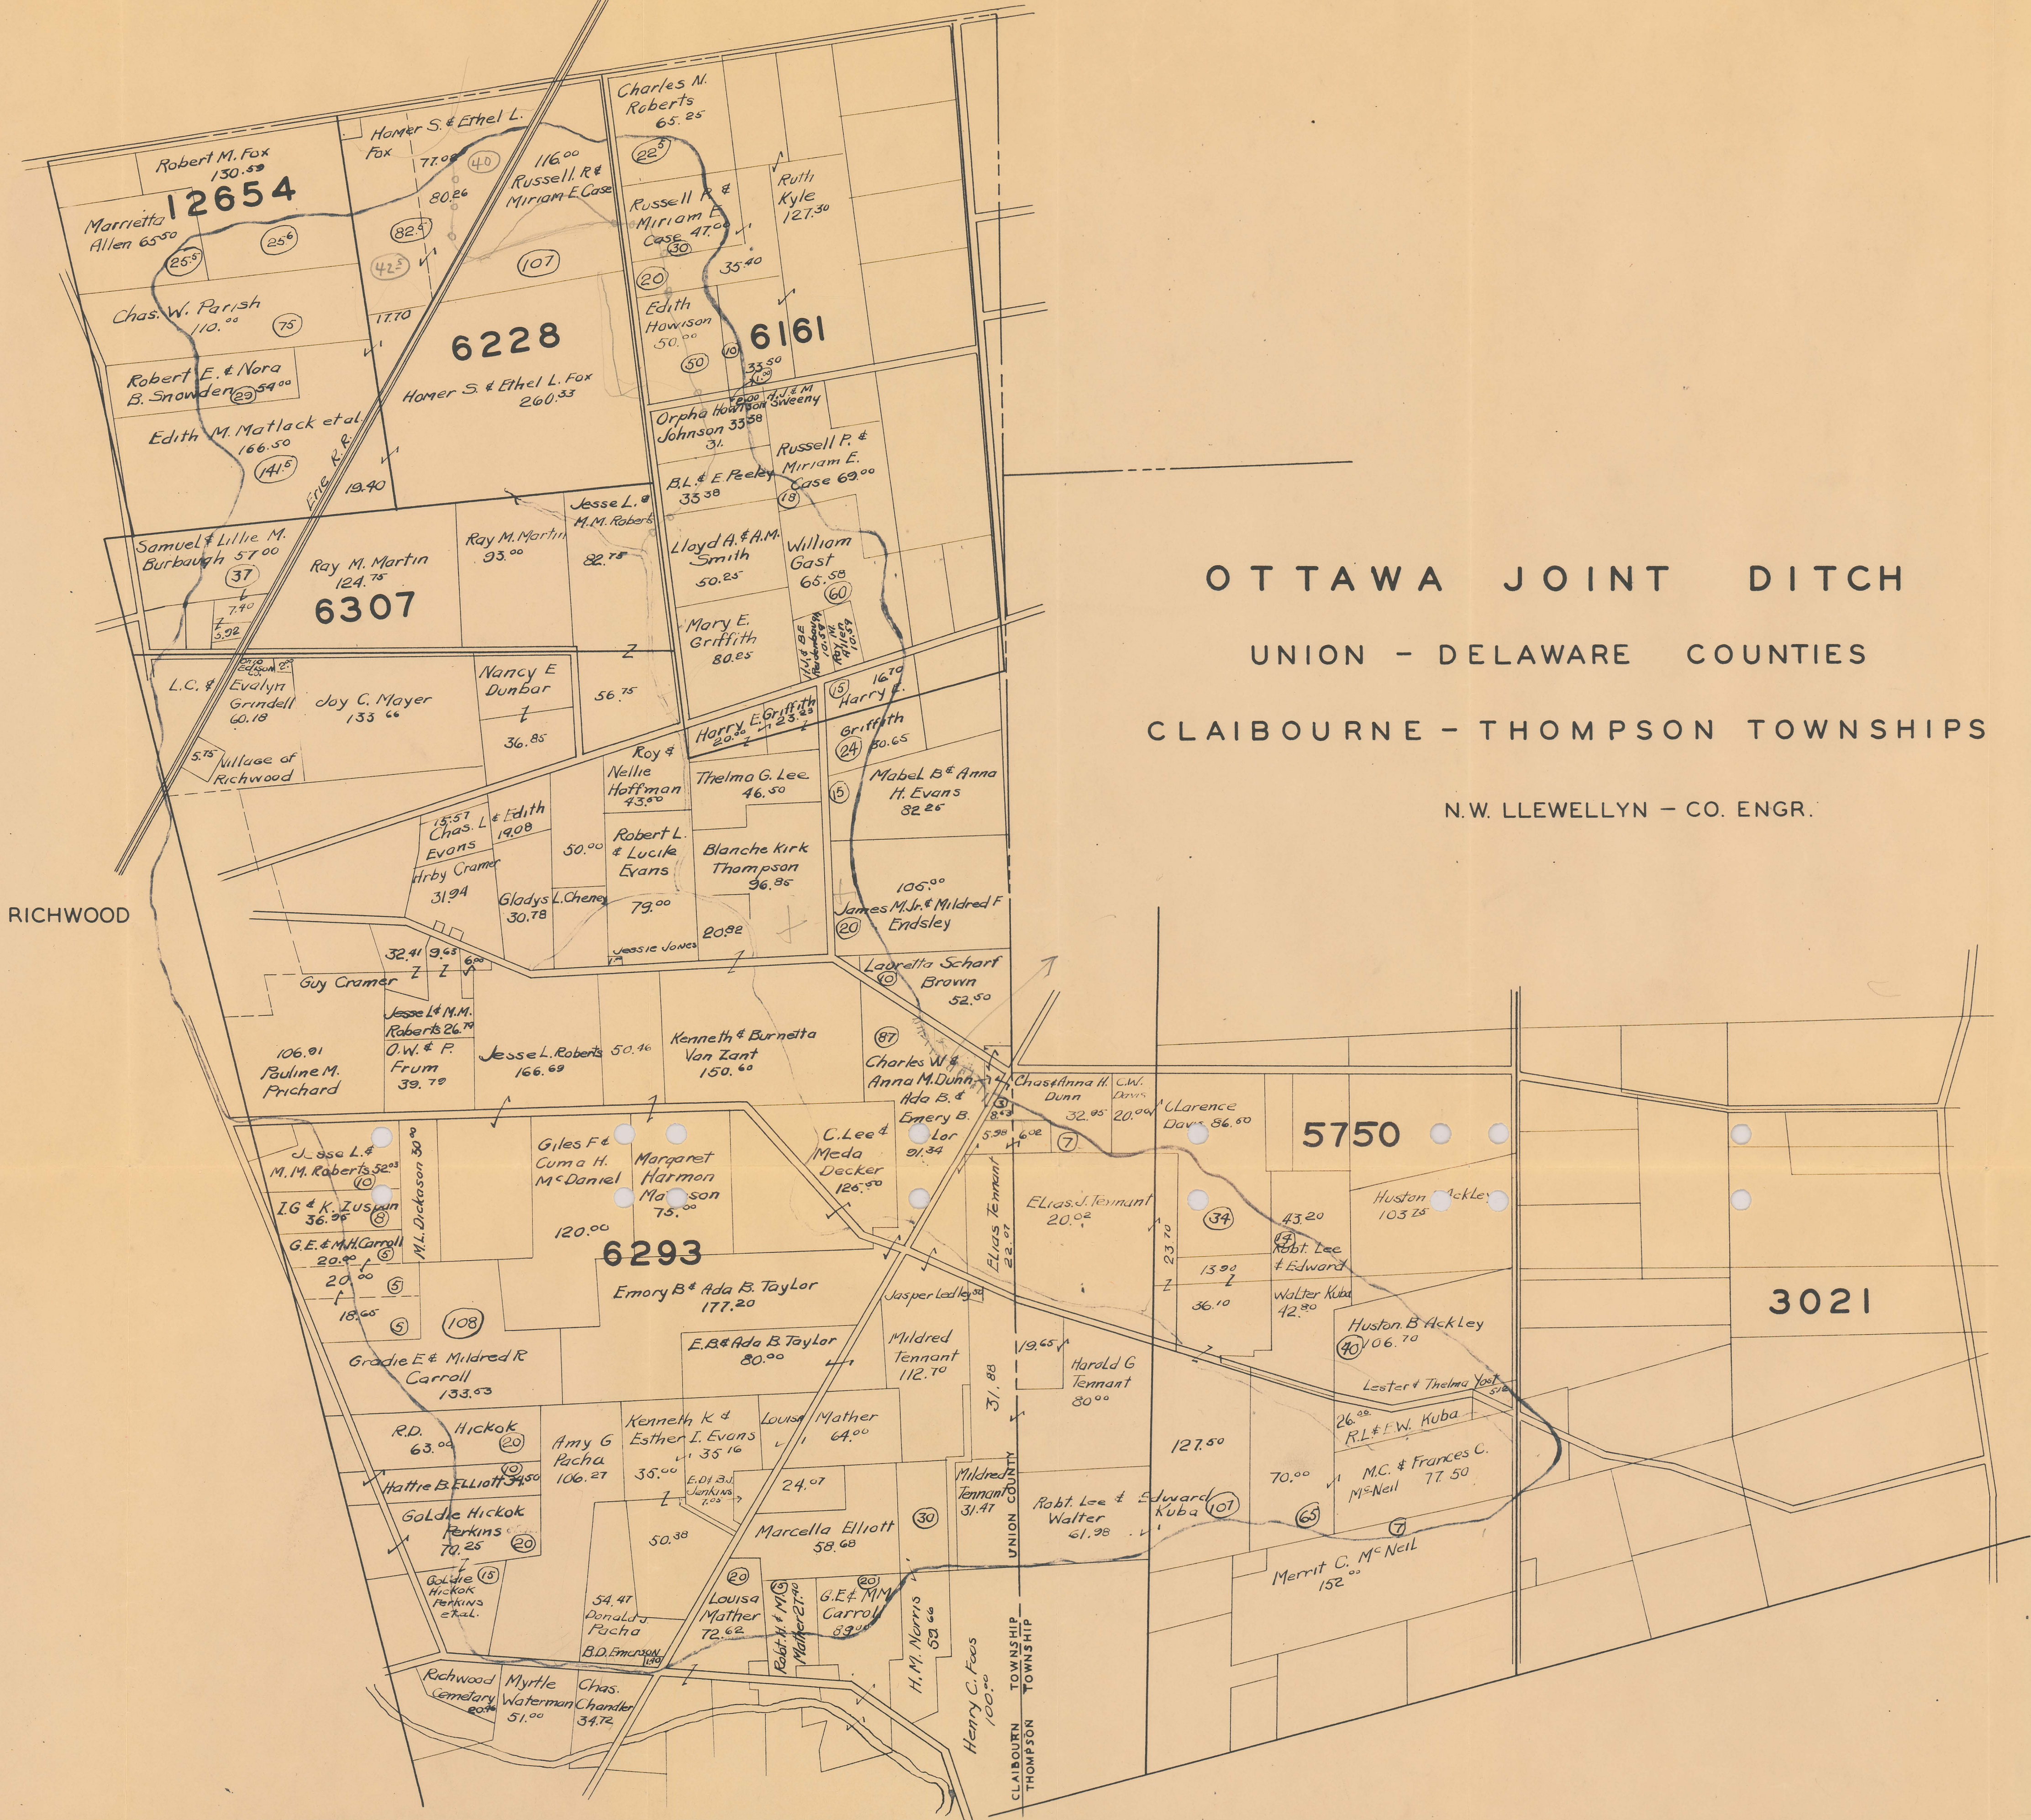

Marion County Prospect Twp.
Delaware County Thompson Twp.

OTTAWA JOINT DITCH
UNION - DELAWARE COUNTIES
CLAIBOURNE - THOMPSON TOWNSHIPS

1958
Scale 1" = 80 Poles
c.c.d. Lee

Union County Claibourne Township
Delaware County Thompson Township

OTTAWA JOINT DITCH
UNION - DELAWARE COUNTIES
CLAIROUR - THOMPSON TOWNSHIPS

N.W. LLEWELLYN - CO. ENGR.