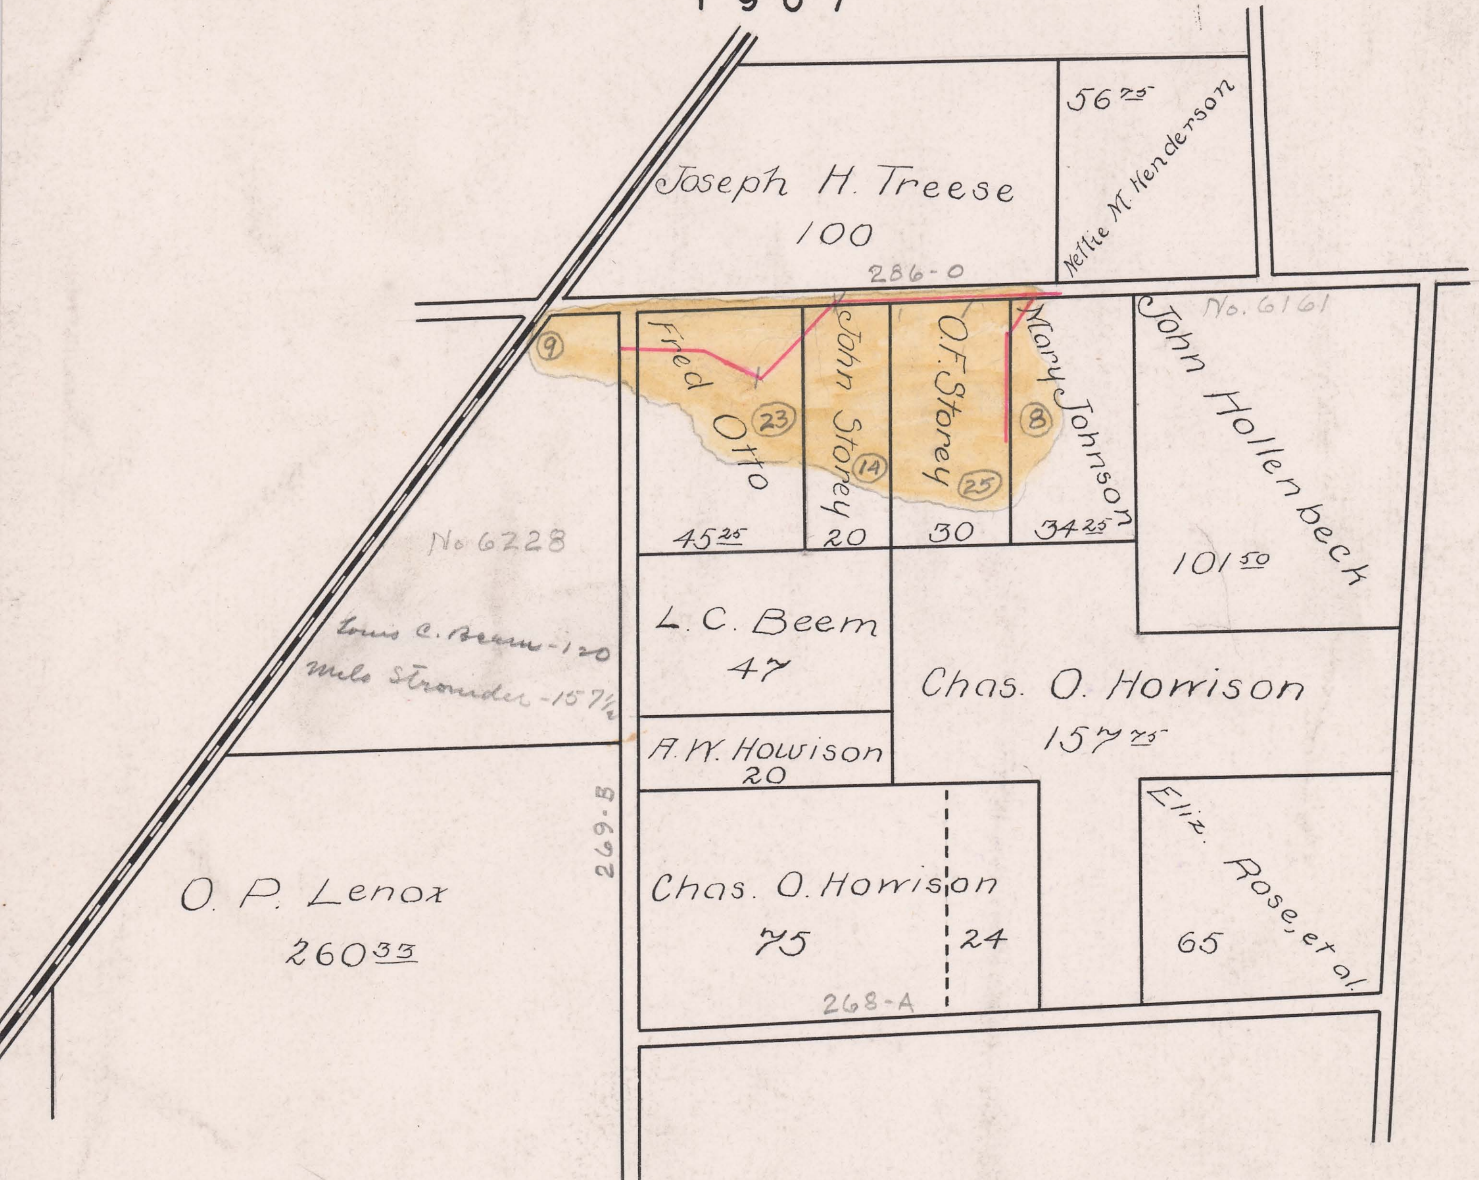

STOREY DITCH NO. 812

CLAIBOURNE TOWNSHIP

1907

Begins V.M.S. 6228 - Road
 Ends V.M.S. 6161 - Patton Run
 Total Acres Drained 7900
 Box 365