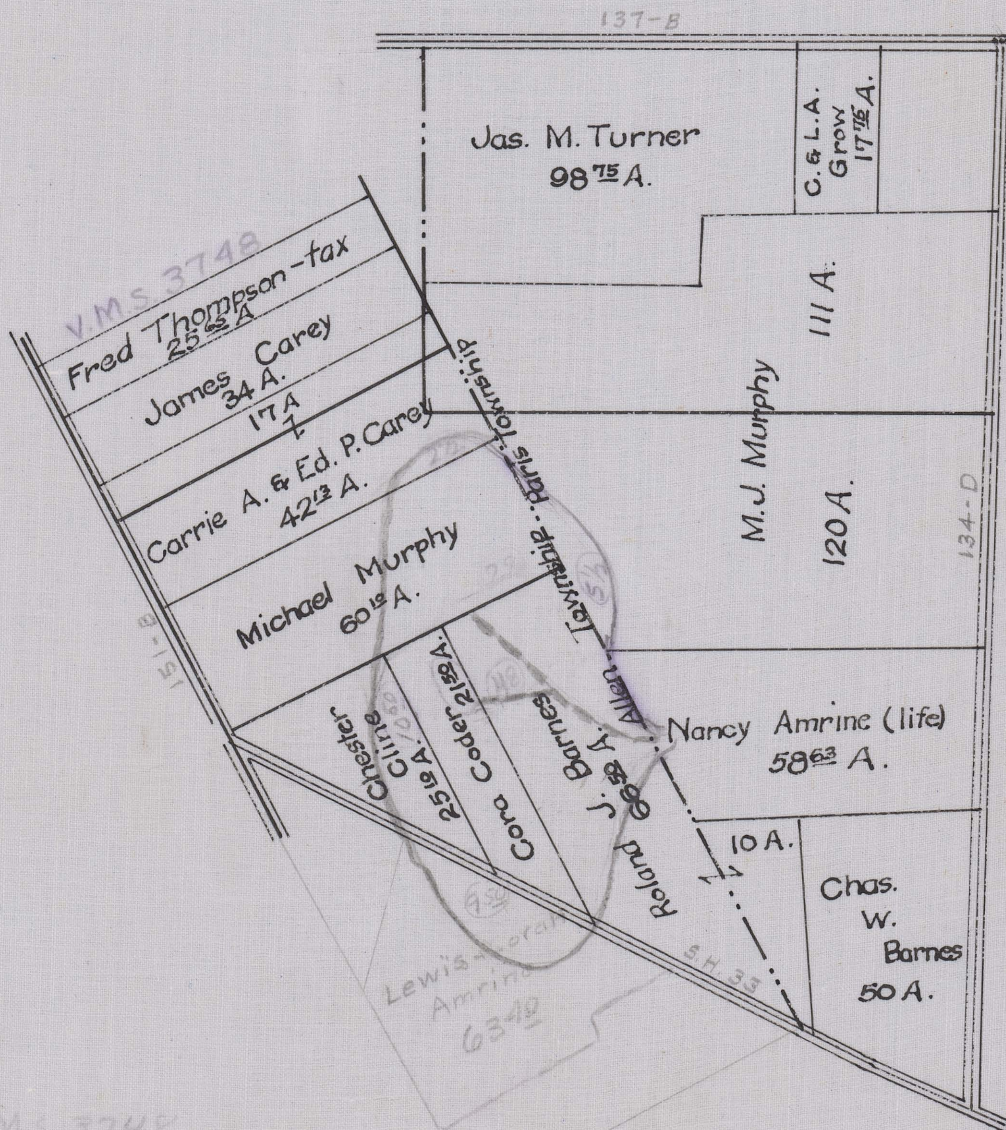

# BARNES DITCH

LOCATED IN  
Allen & Paris Townships  
No. 1078

1916

Begin. V.M.S. 3748

Ends V.M.S. 3748

Total Acres Drained 125 5/8

Box 399