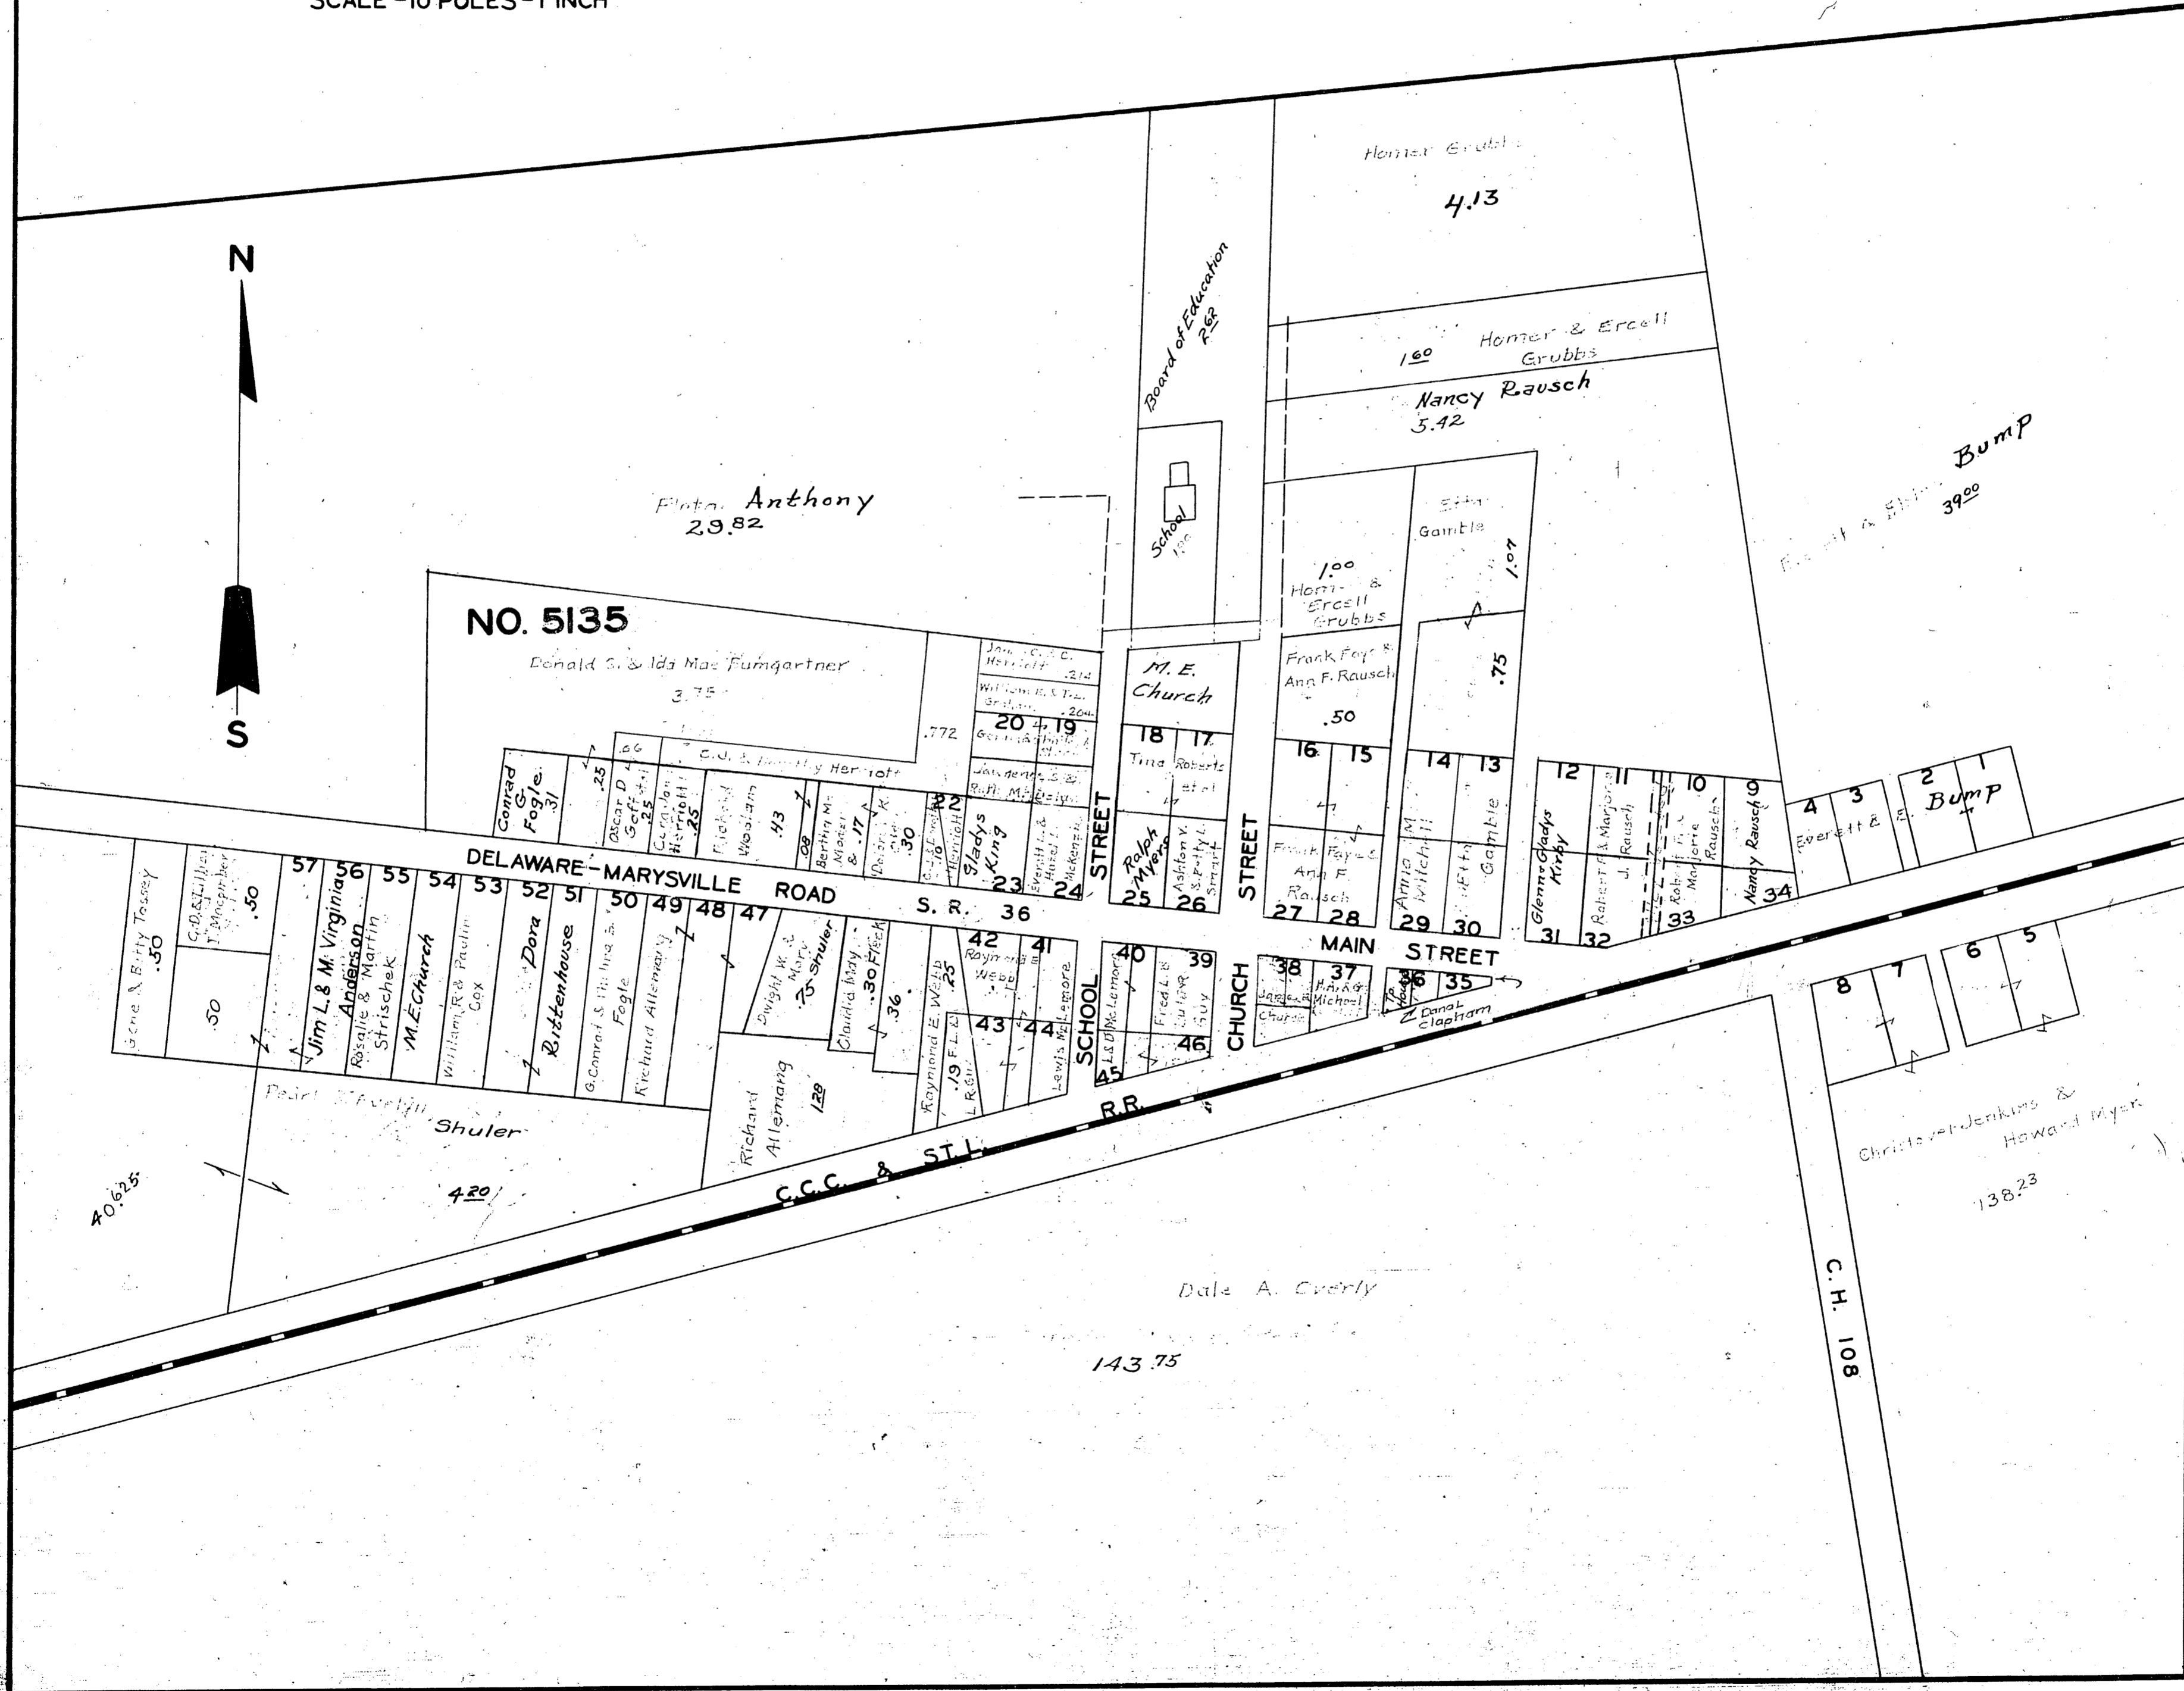

NEW DOVER DOVER TWP

SCALE - 10 POLES - 1 INCH

Corrected Jan. 25 1965

NEW DOVER