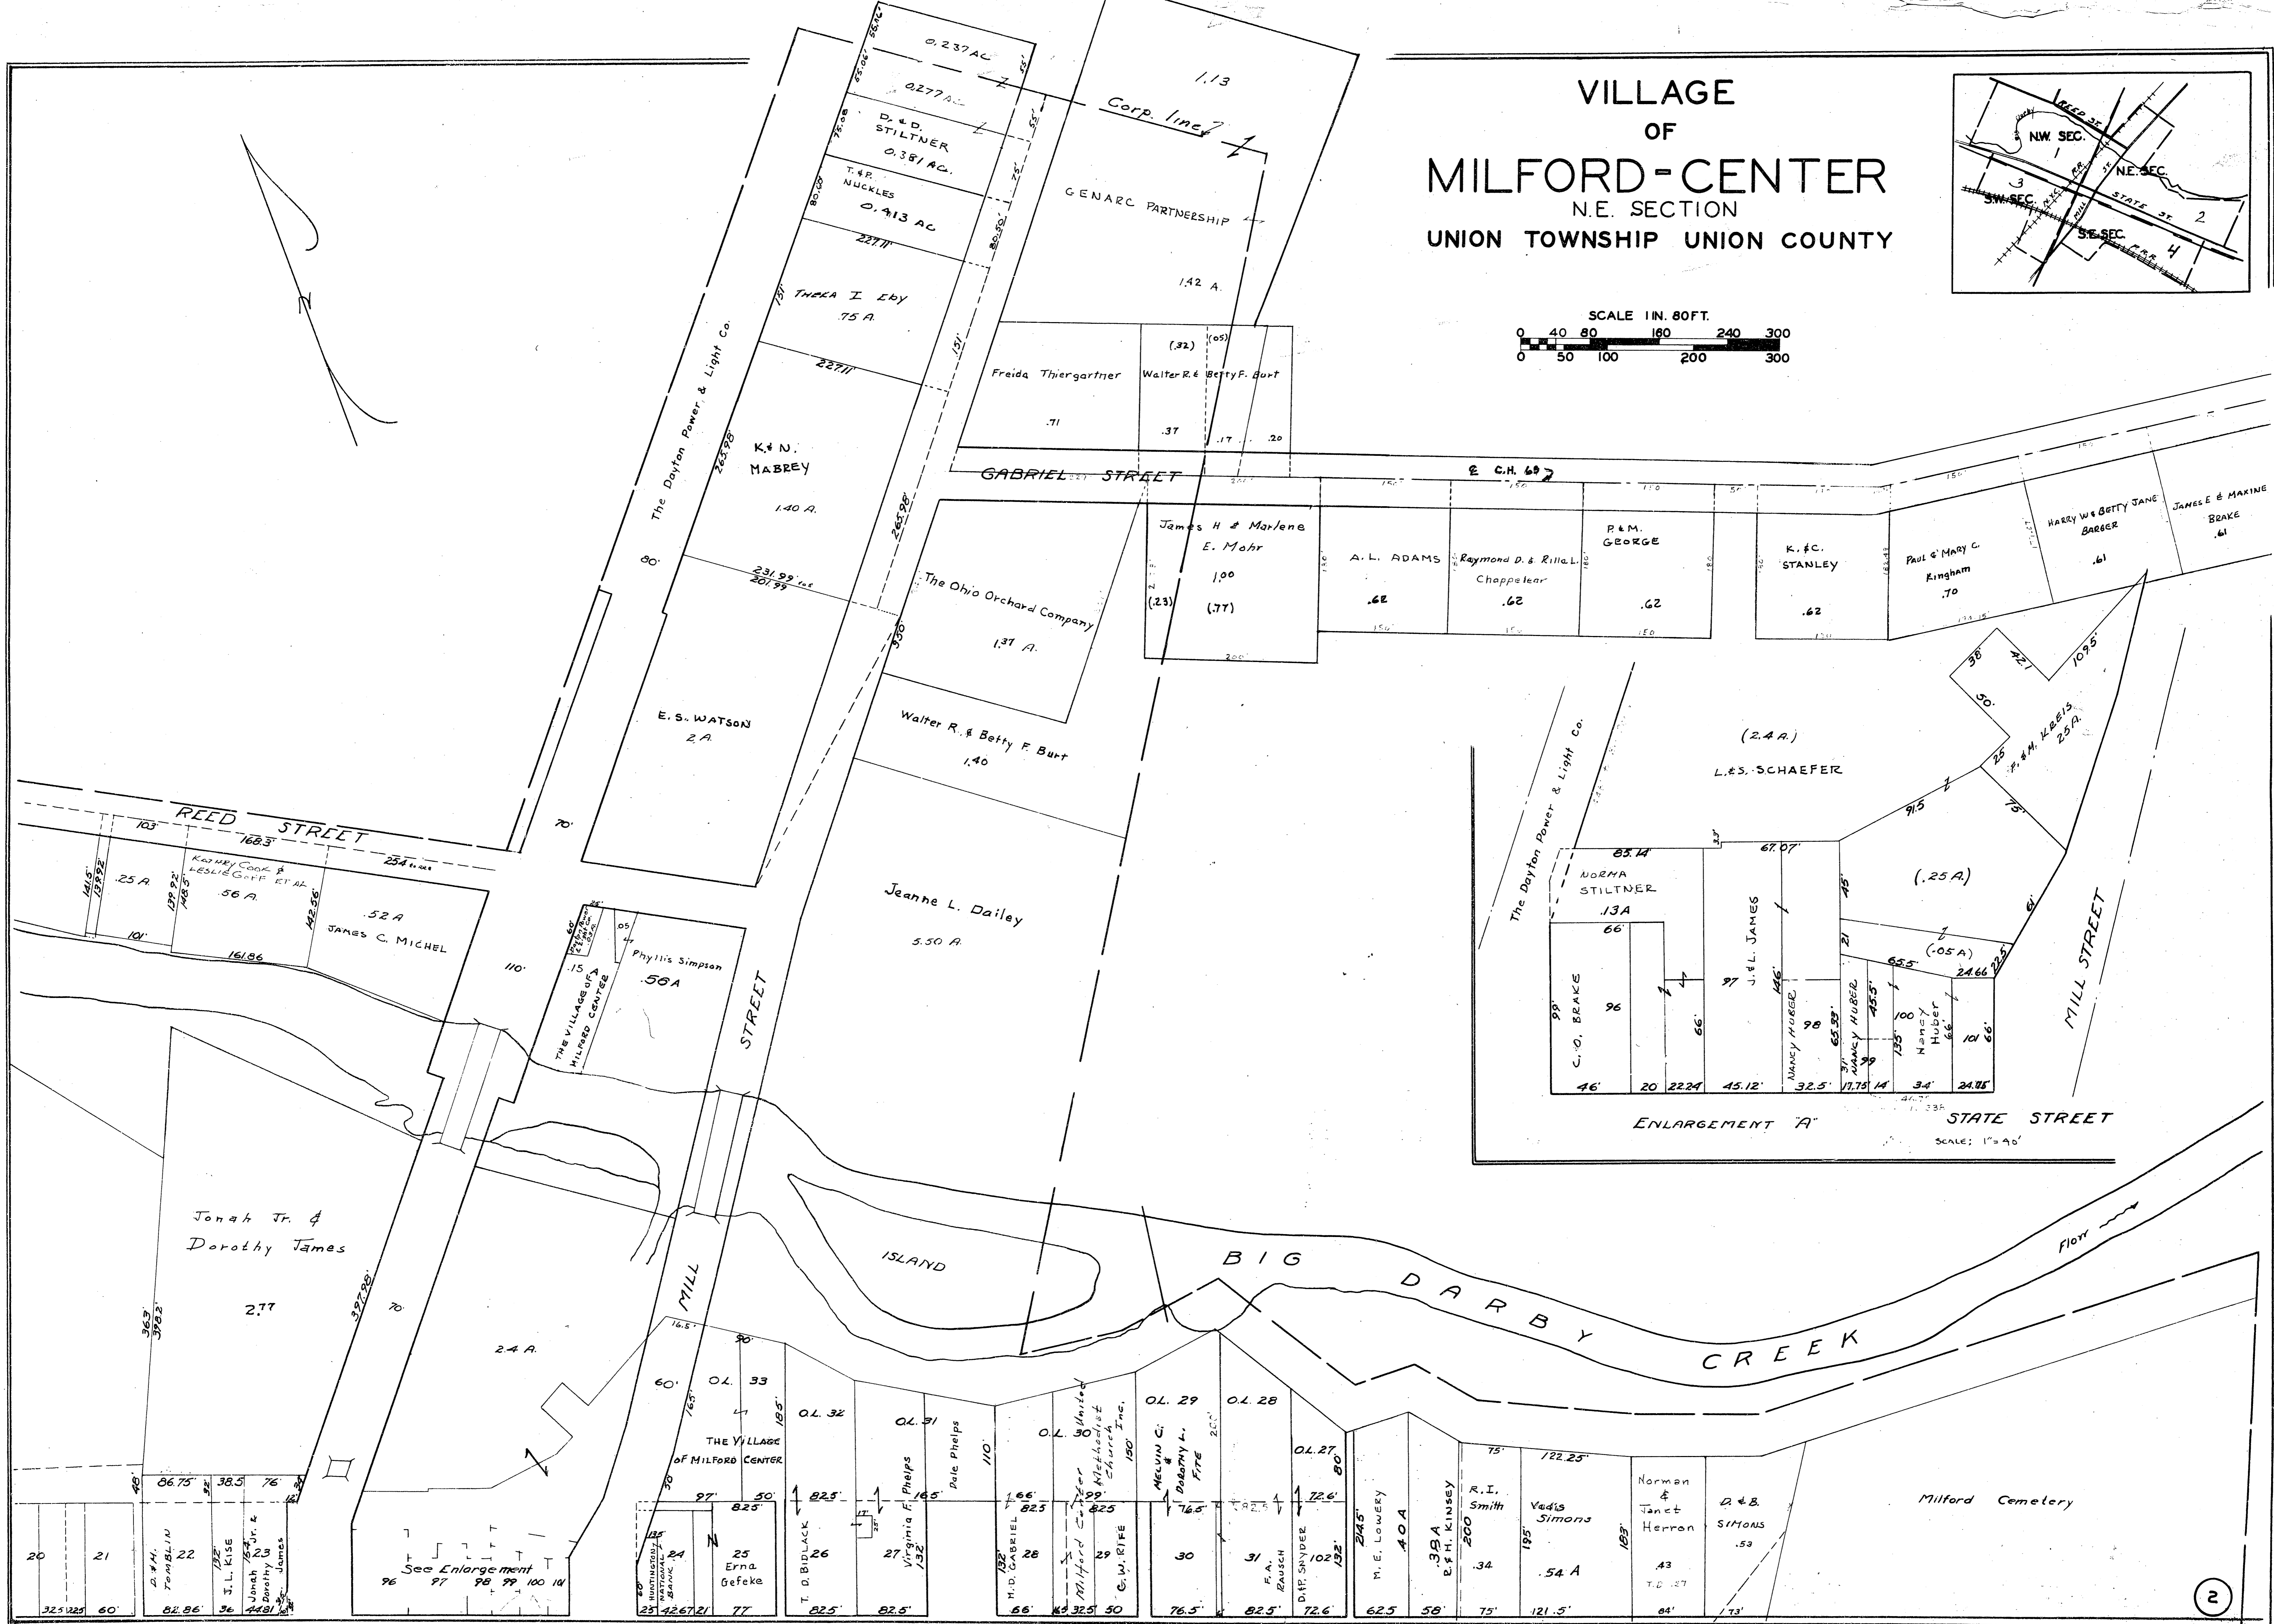

VILLAGE
OF
MILFORD-CENTER
N.E. SECTION
UNION TOWNSHIP UNION COUNTY