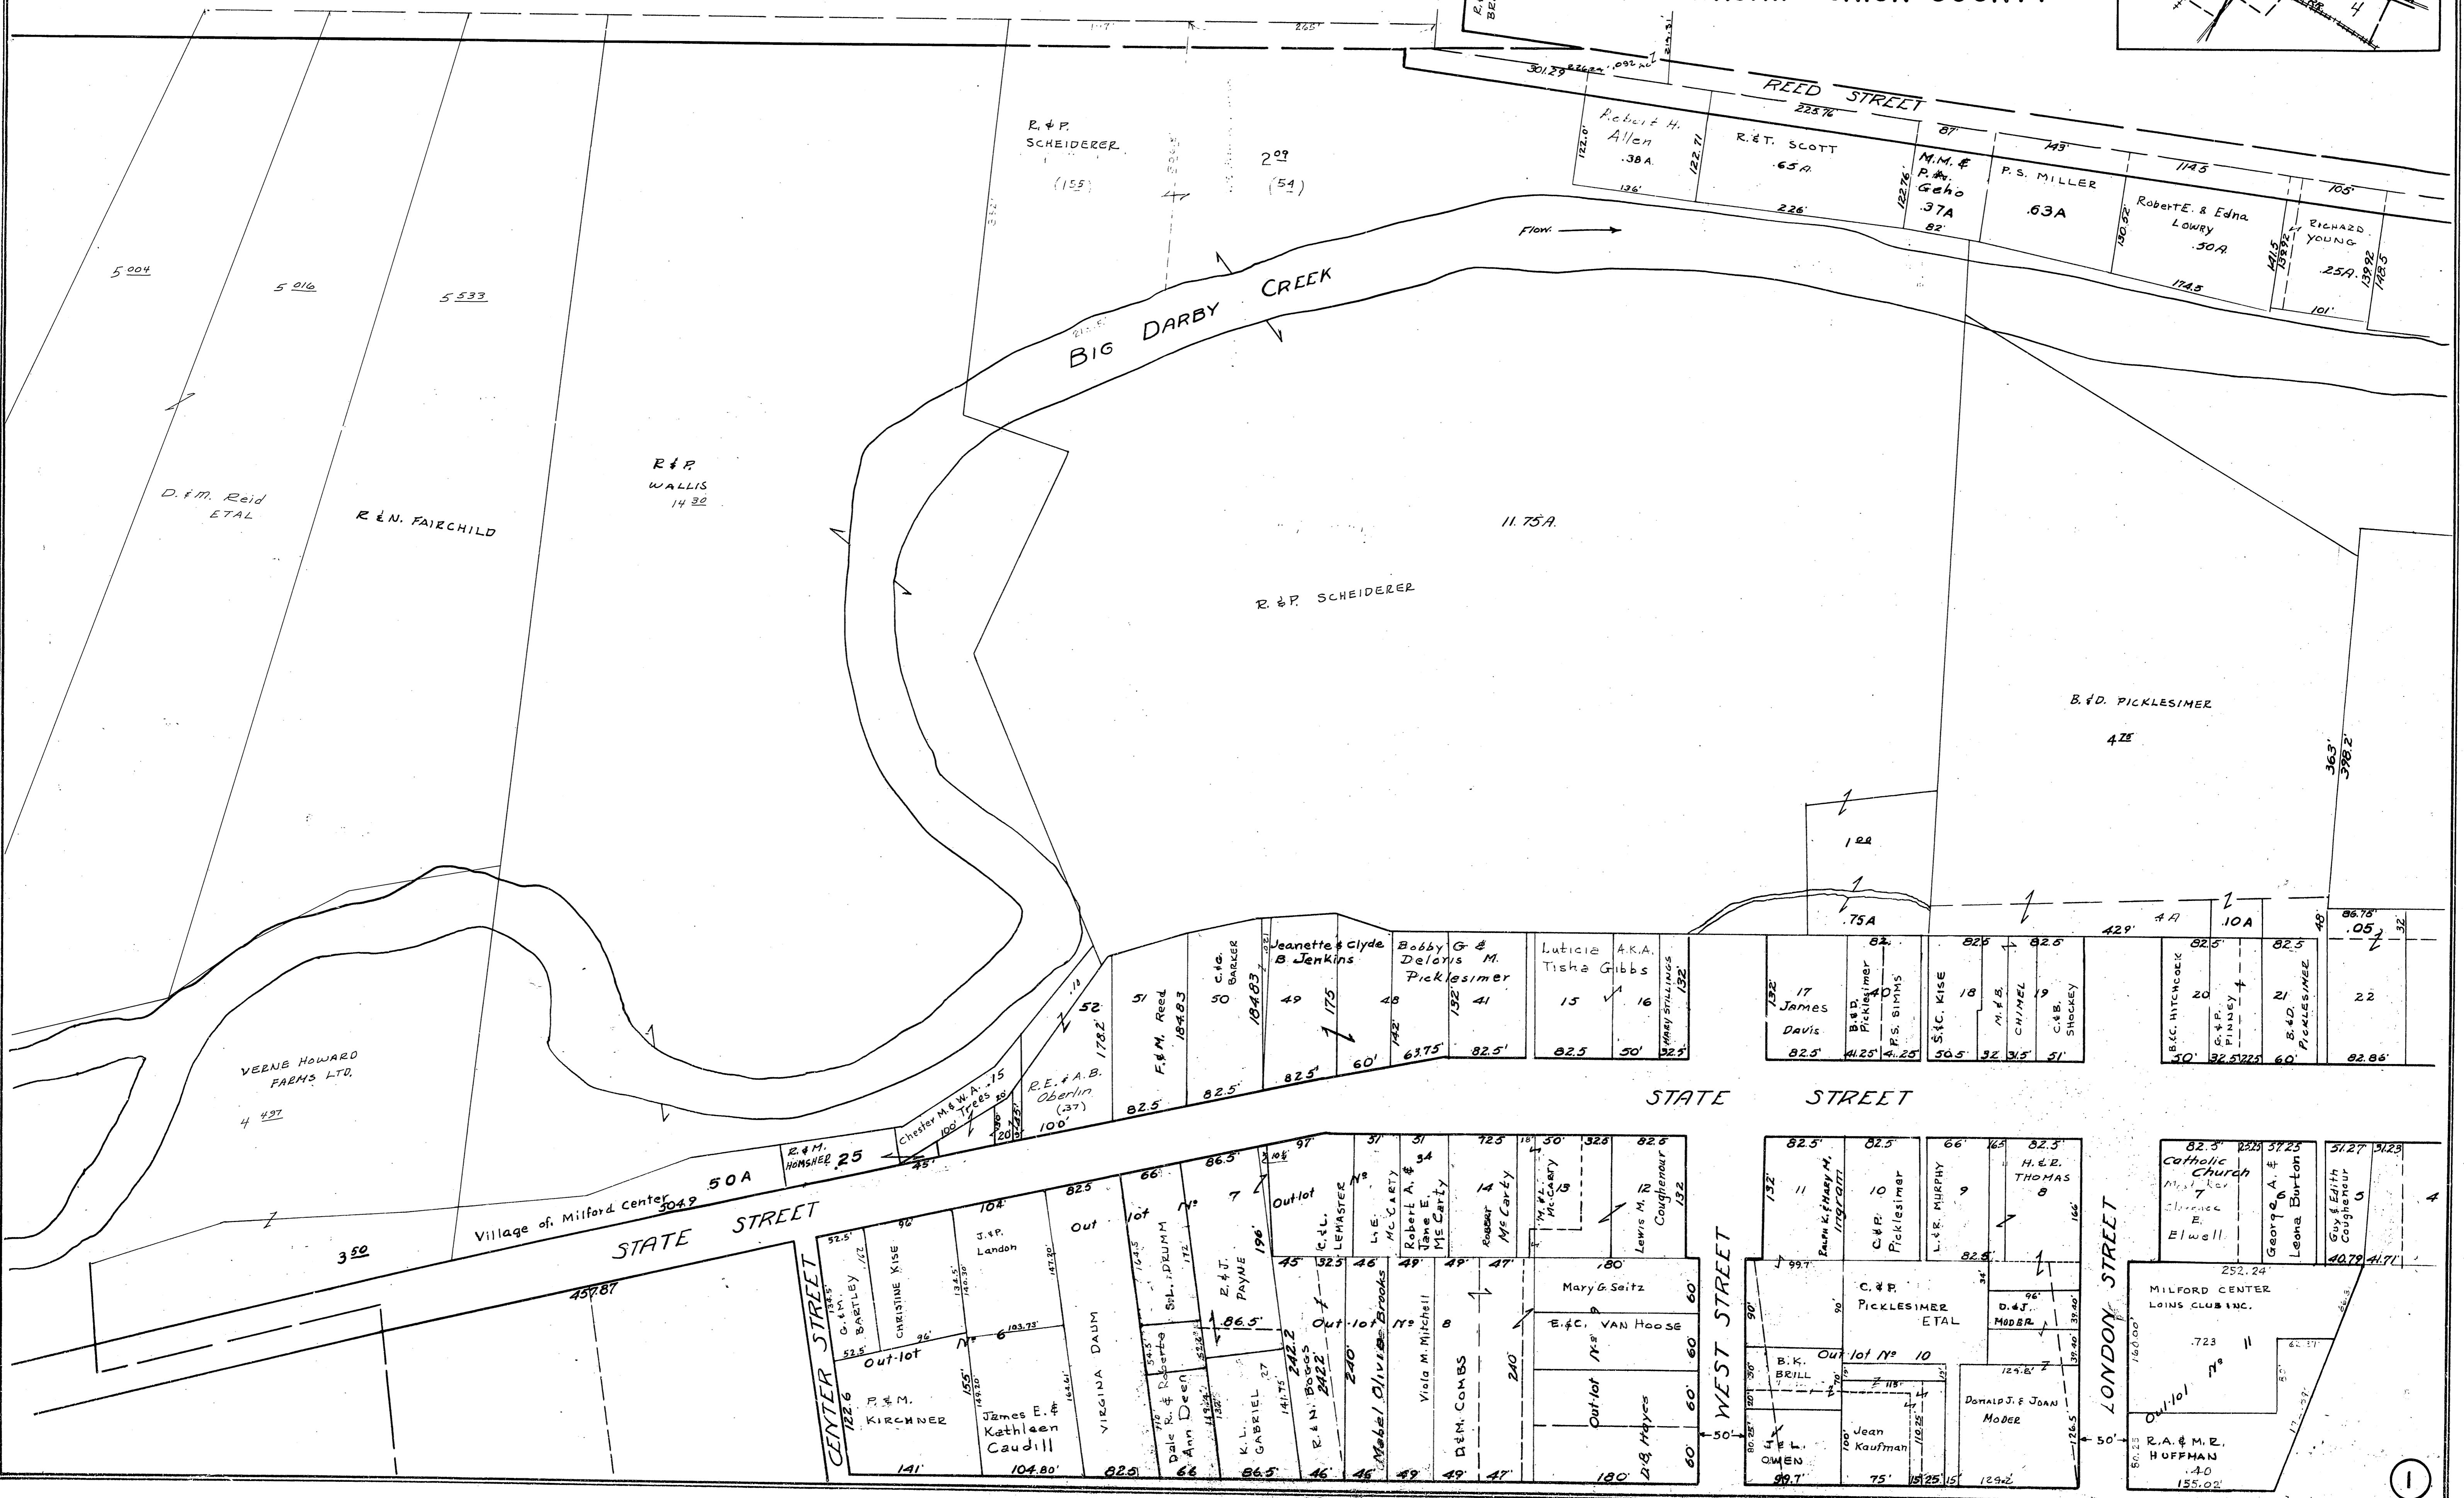

VILLAGE
OF
MILFORD-CENTER
N.W. SECTION
UNION TOWNSHIP UNION COUNTY