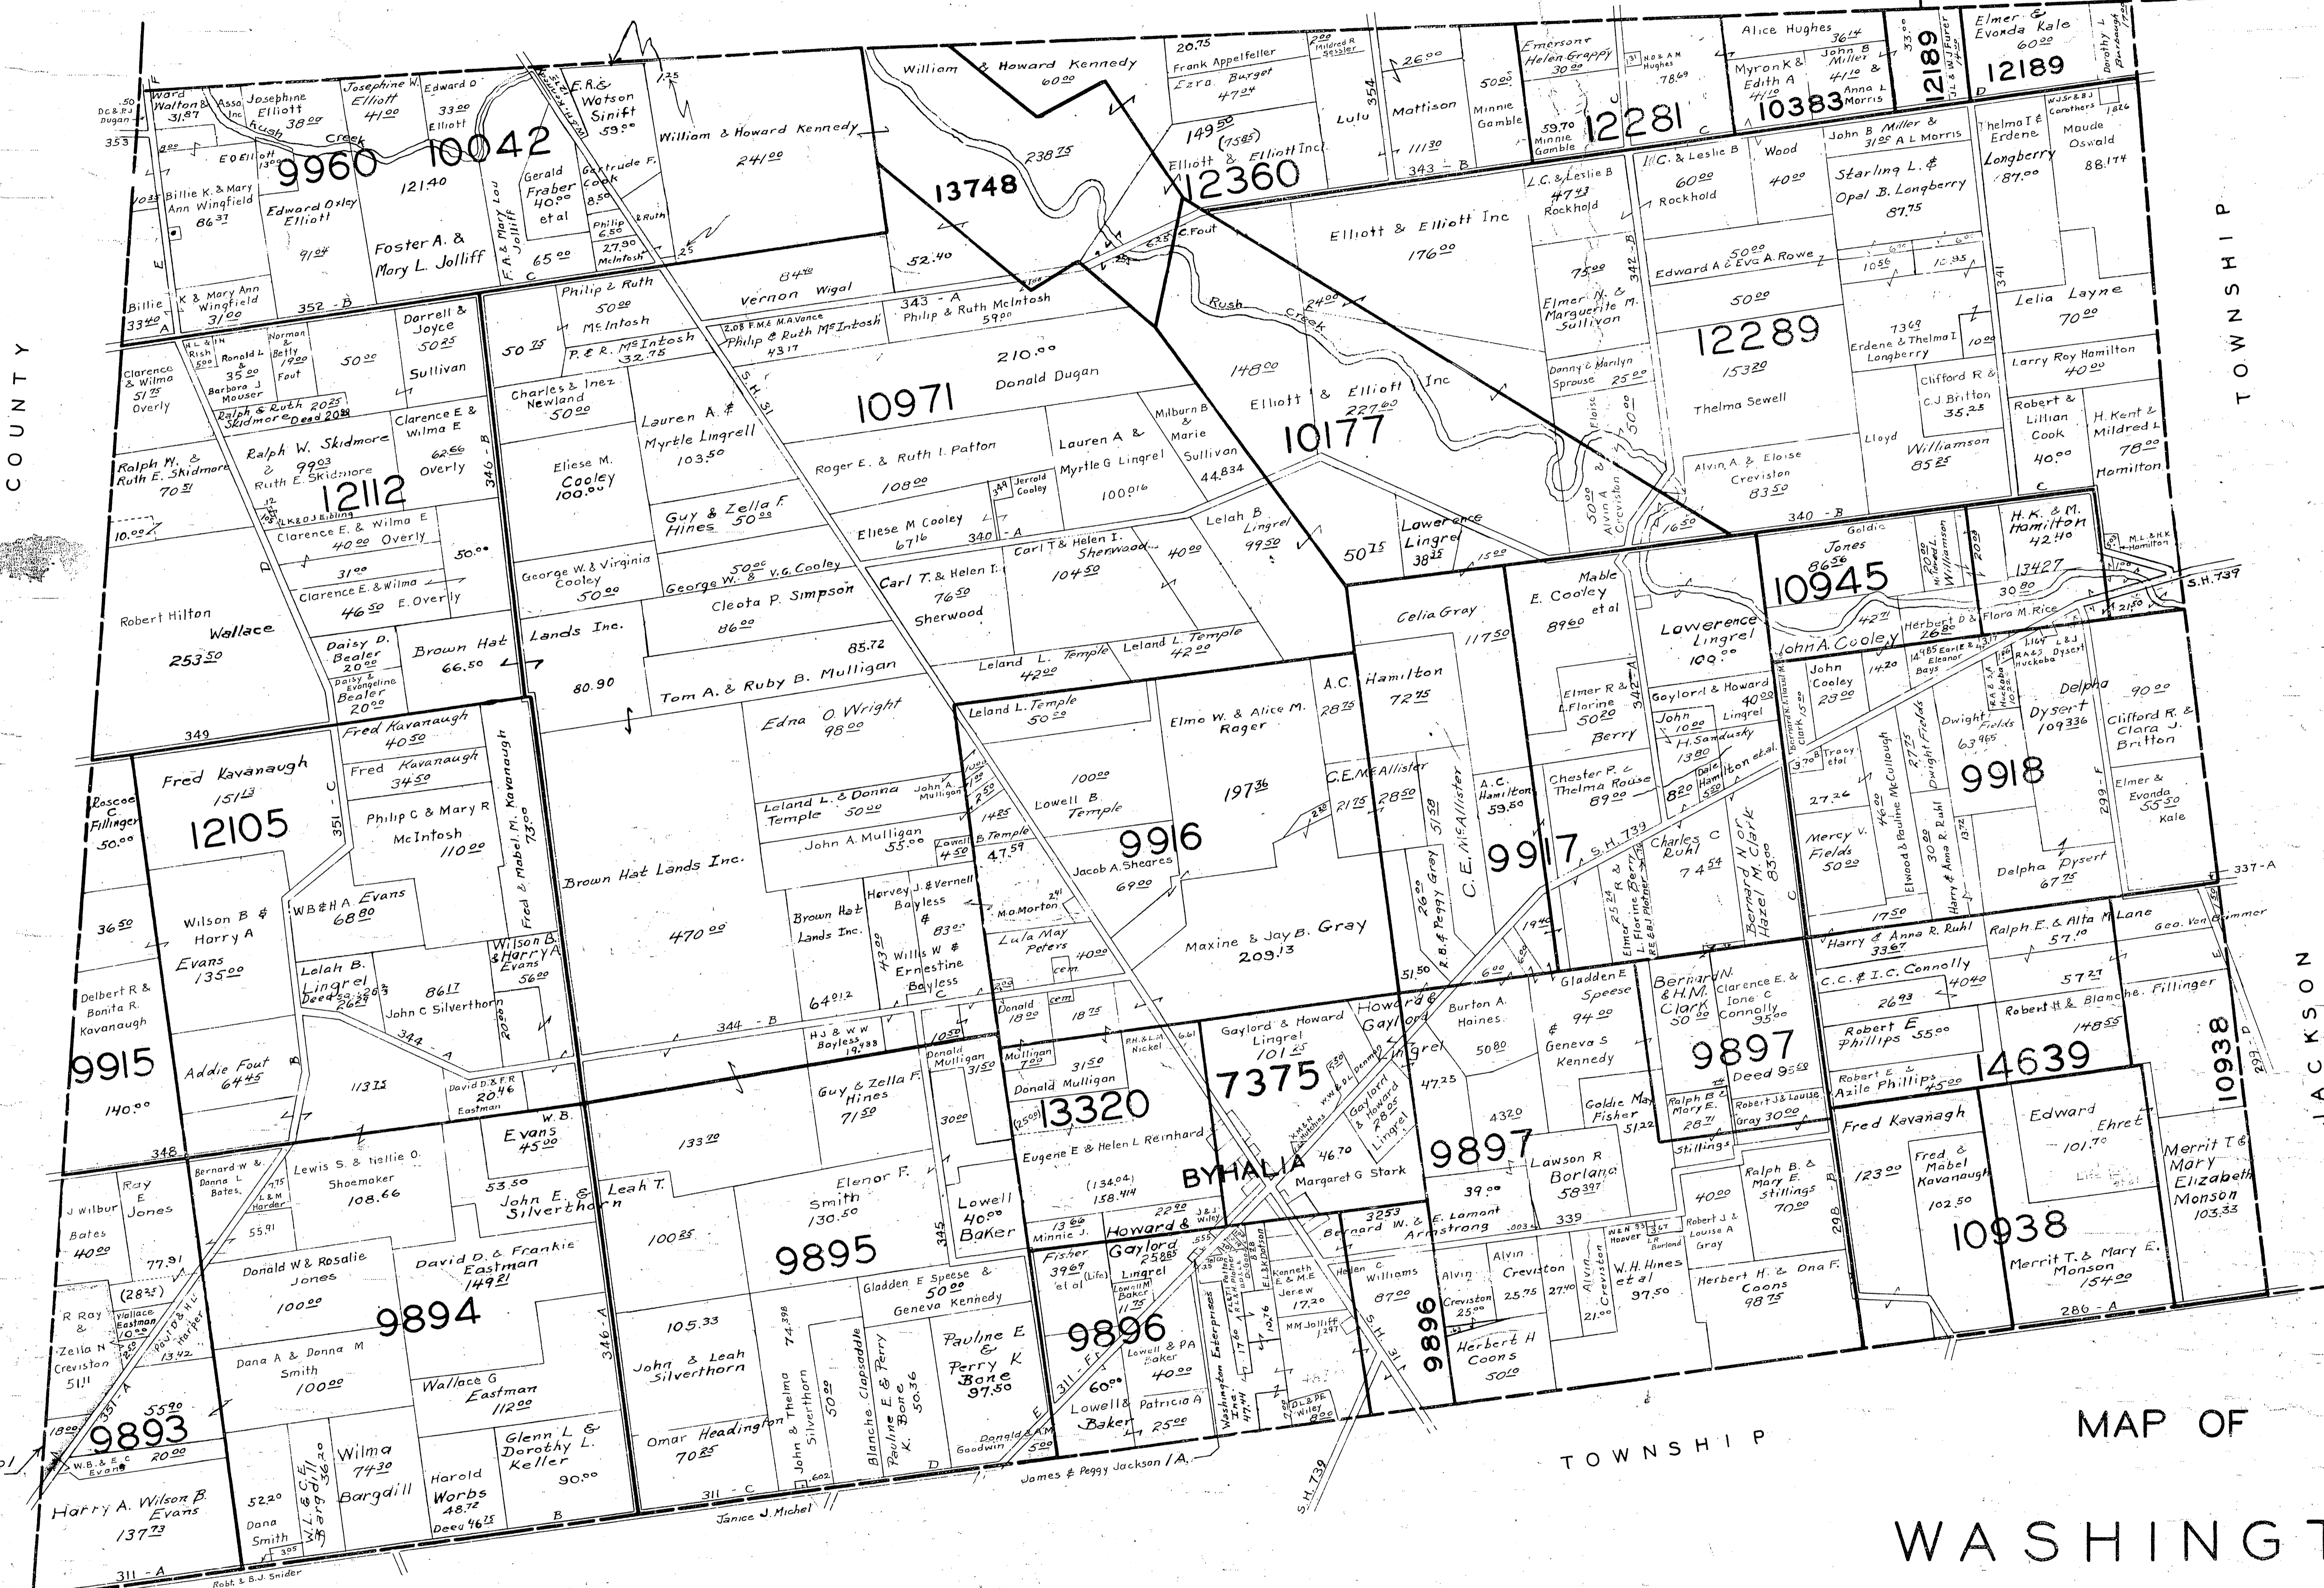

MARION COUNTY

COUNTY

HARDIN

COUNTY

LOGAN

YORK

MAP OF WASHINGTON TOWNSHIP

UNION COUNTY

OHIO

SCALE-4 IN. - - - 1 MILE

CORRECTED Jan. 25 1970