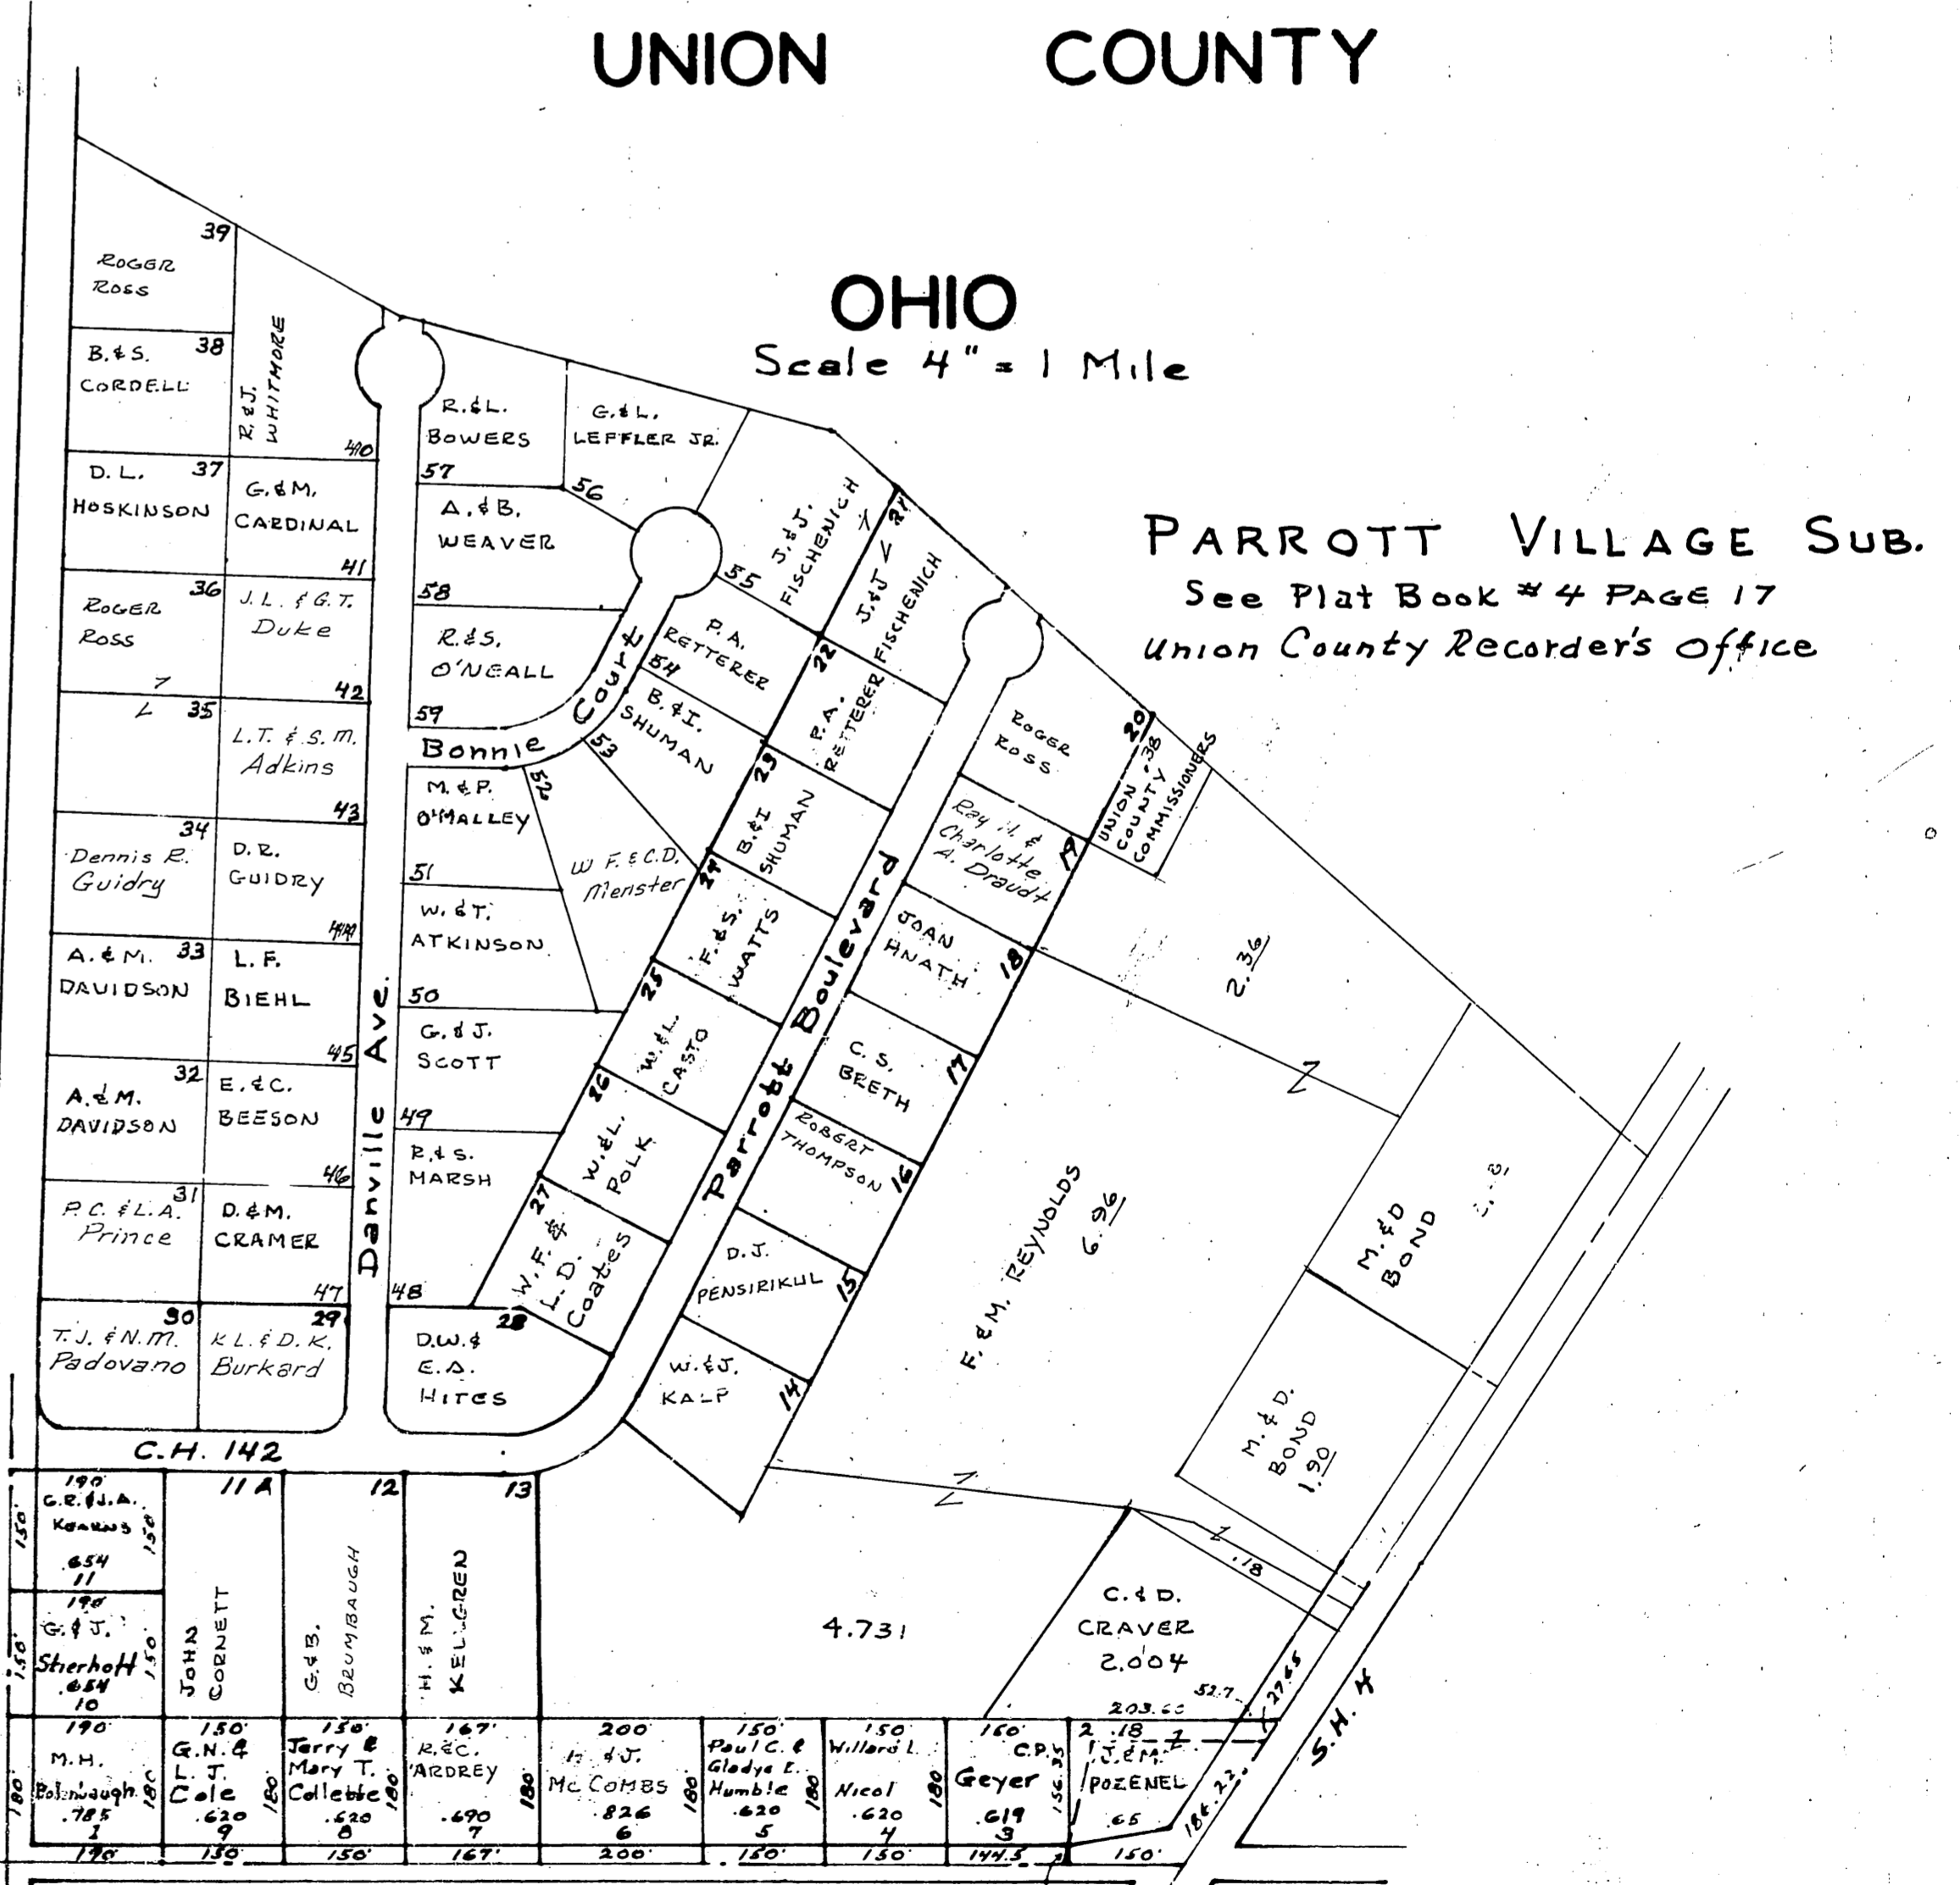

YORK TOWNSHIP

CLAIBOURNE TOWNSHIP

TOWNSHIP

MAP OF
TAYLOR
TOWNSHIP
UNION COUNTY

OHIO
Scale 4" = 1 Mile

PARROTT VILLAGE SUB.
See Plat Book # 4 PAGE 17
Union County Recorder's Office

HAPPY ACRES
Scale 1" = 200'
See Plat Book # 4 Page 12, Union
County Recorder's Office.

PARIS TOWNSHIP

CORRECTED Jan 1 1985

TAYLOR

**TAYLOR
TOWNSHIP
SUBDIVISIONS**

CORRECTED JAN 1 1985 2