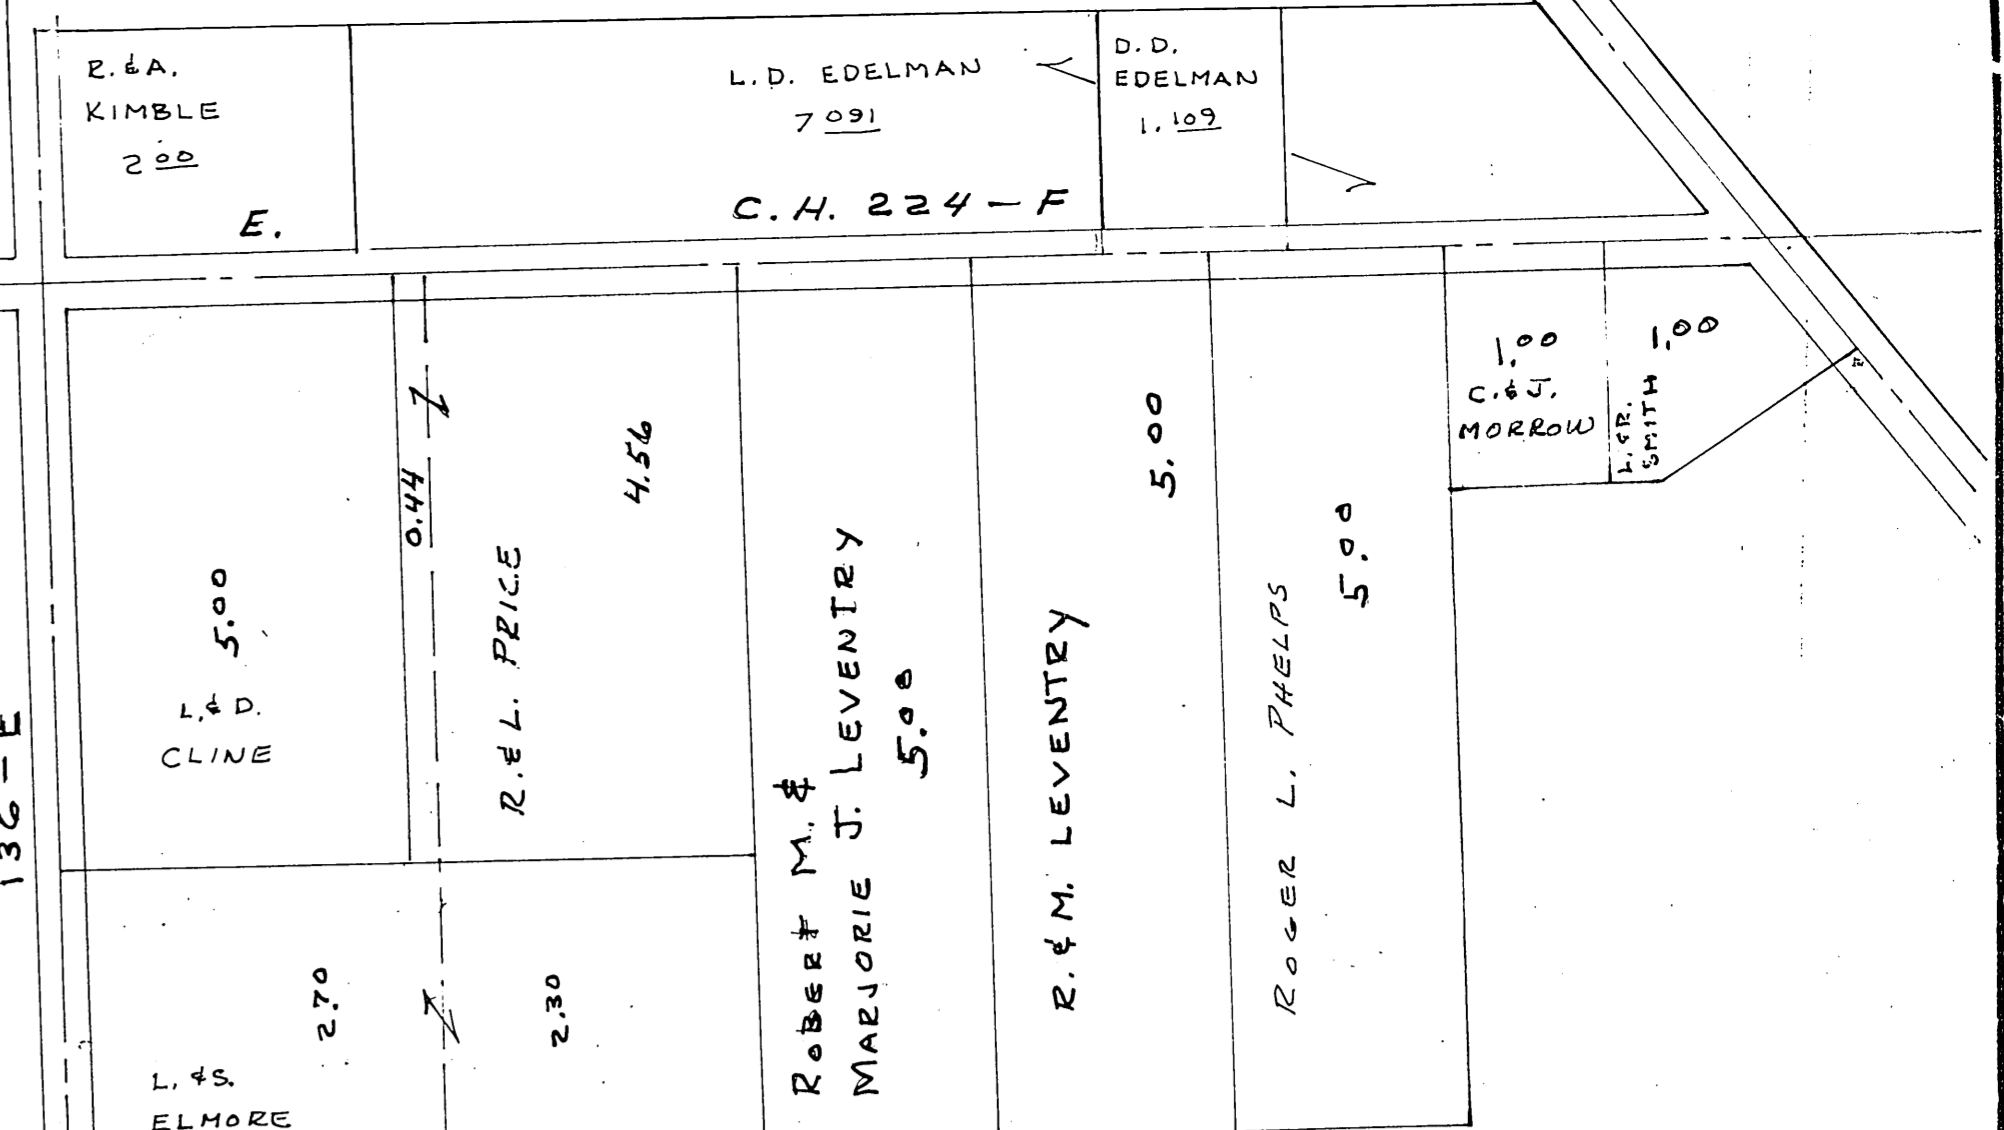

YORK TOWNSHIP

CLAIBOURNE TOWNSHIP

TOWNSHIP

MAP OF
TAYLOR
TOWNSHIP
UNION COUNTY

OHIO
Scale 4" = 1 Mile

PARROTT VILLAGE SUB.
See Plat Book # 4 PAGE 17
Union County Recorder's Office

HAPPY ACRES
Scale 1" = 200'
See Plat Book # 4 Page 12, Union
County Recorder's Office.

PARIS TOWNSHIP

CORRECTED Jan 1 1985

TAYLOR

**TAYLOR
TOWNSHIP
SUBDIVISIONS**

CORRECTED JAN 1 1985 2