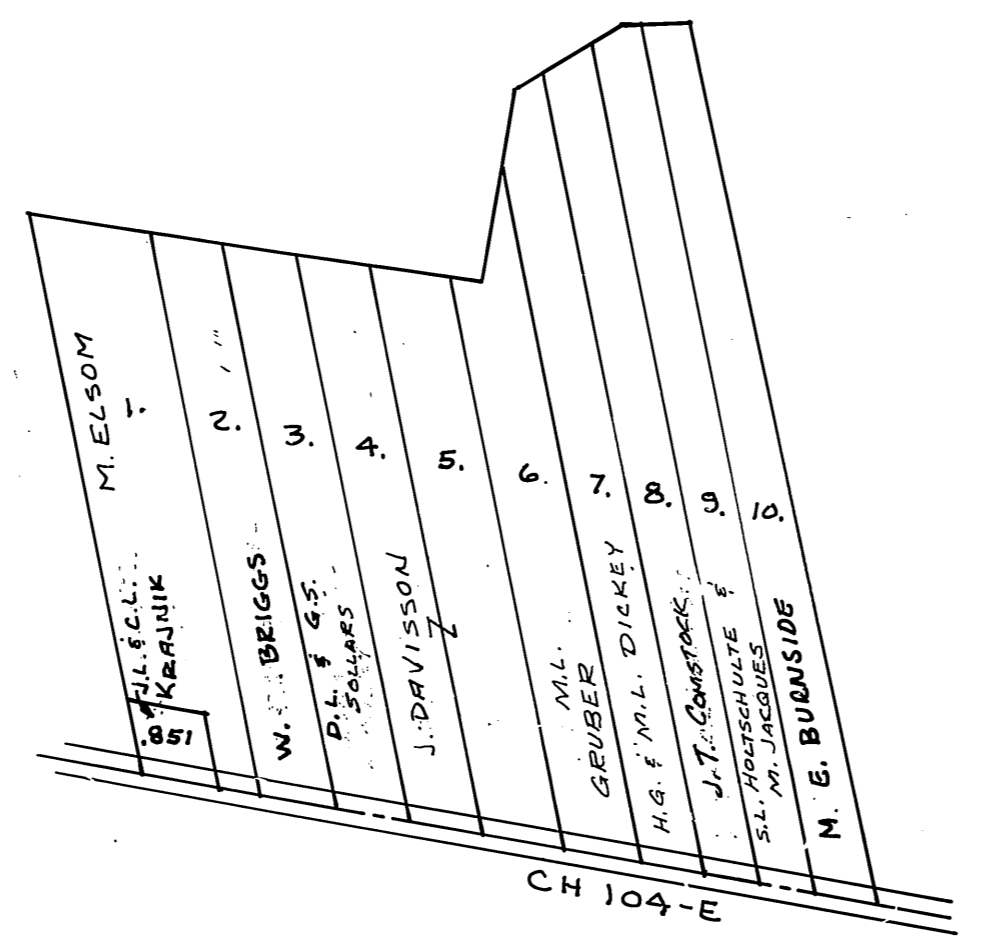

# O. C. JOHNSON SUBDIVISION

V.M.S. No. 1307

SCALE 1"=200'

# MILL CREEK FARMS

SCALE: 1"=300'