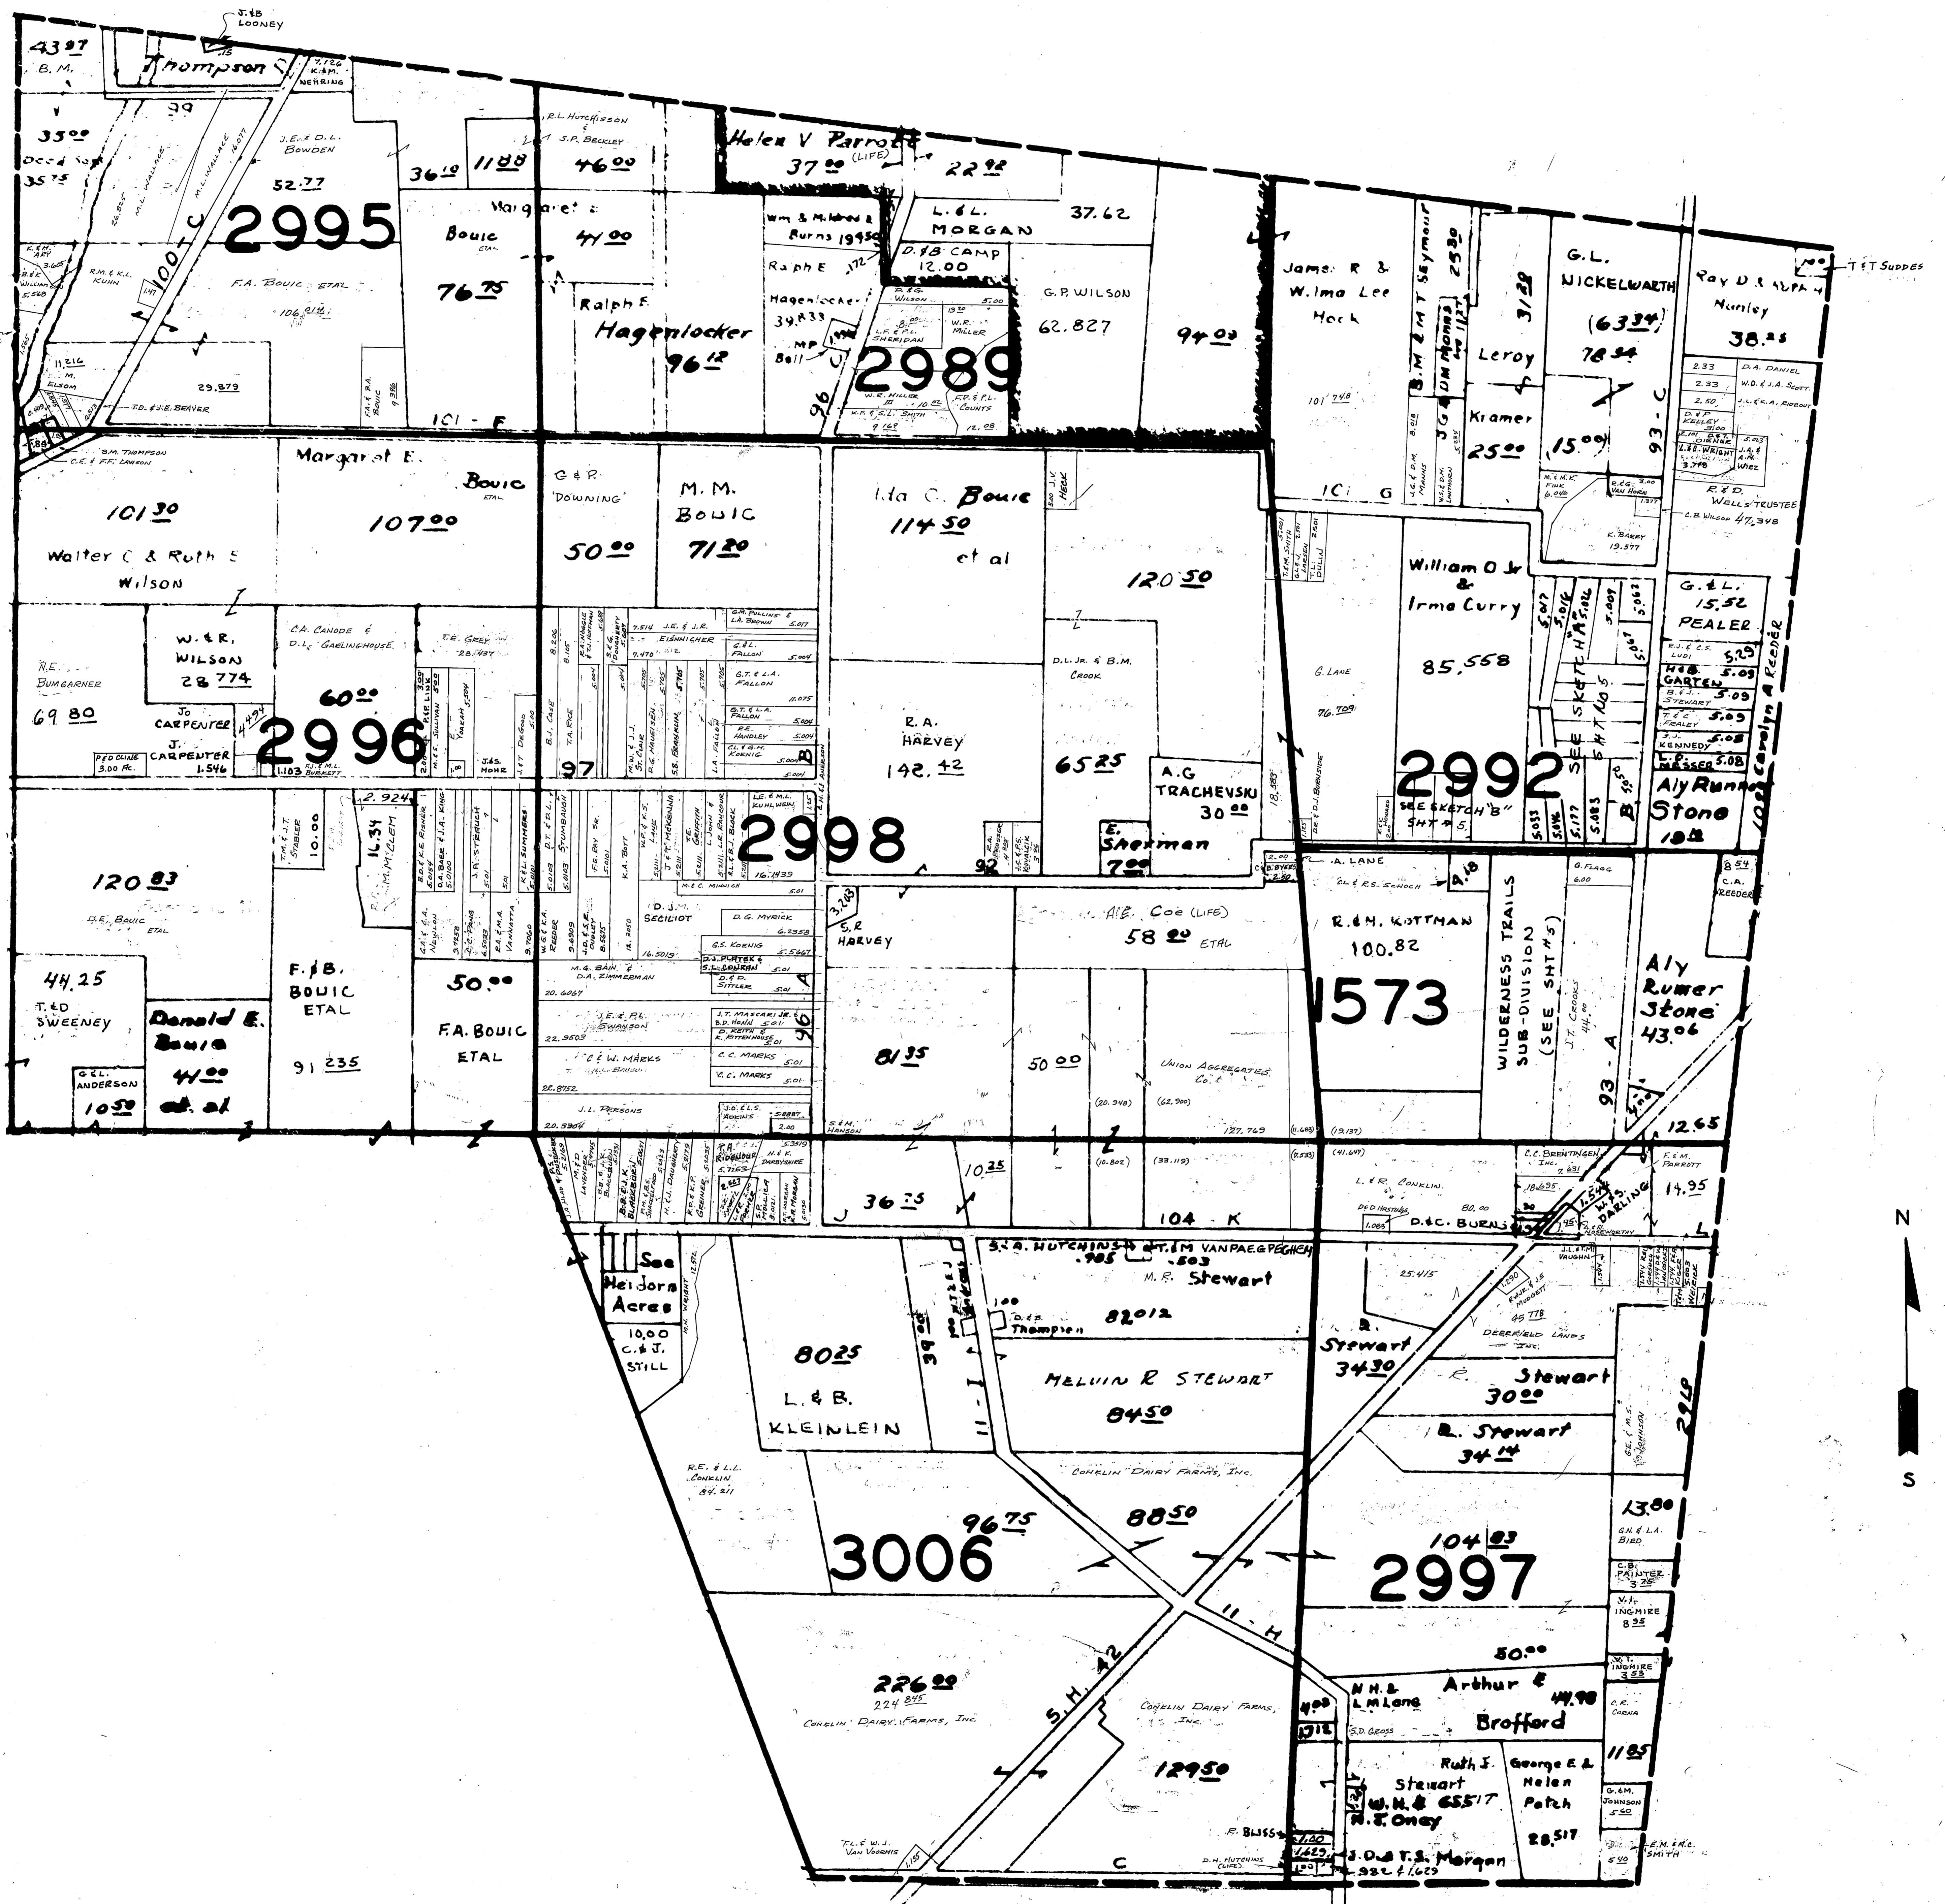

JEROME TOWNSHIP

JEROME TOWNSHIP

JEROME TOWNSHIP

MAP OF

# MILLCREEK TOWNSHIP

UNION COUNTY

OHIO

SCALE-4 IN. - - - 1 MILE

# MILL CREEK FARMS

SCALE: 1"=300'