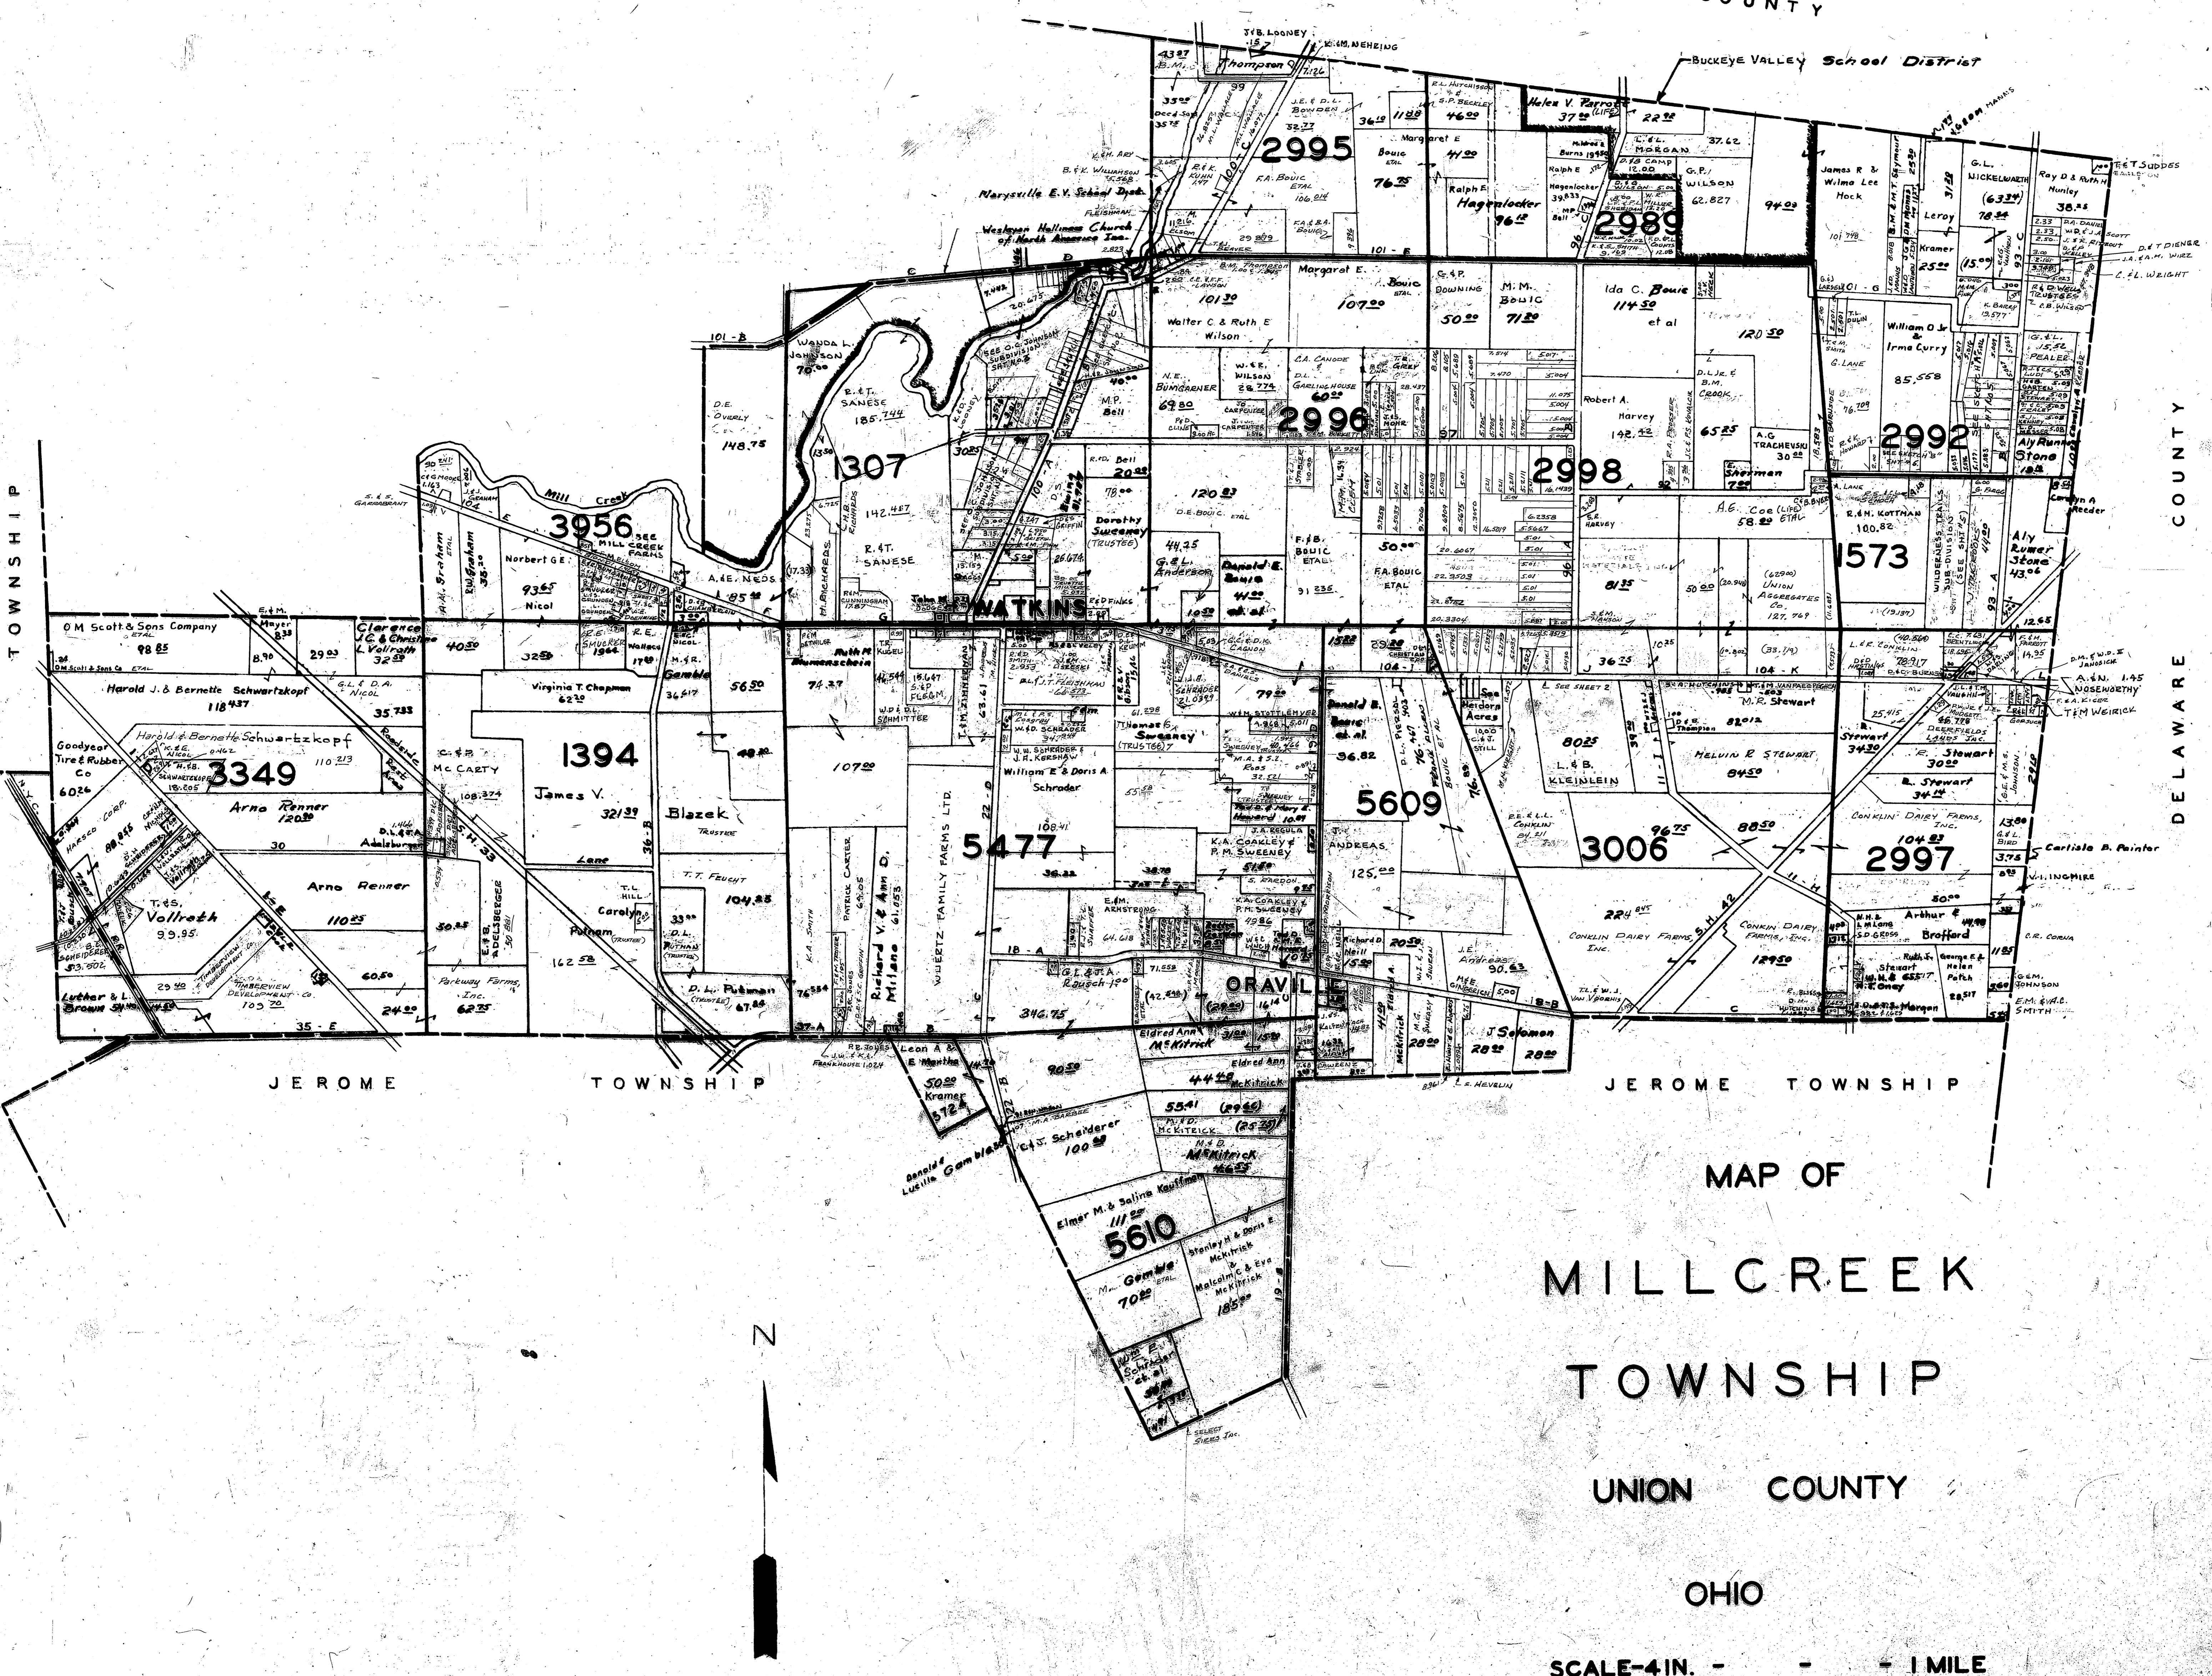

JEROME TOWNSHIP

JEROME TOWNSHIP

JEROME TOWNSHIP

MAP OF

# MILLCREEK TOWNSHIP

UNION COUNTY

OHIO

SCALE-4 IN. - - - 1 MILE