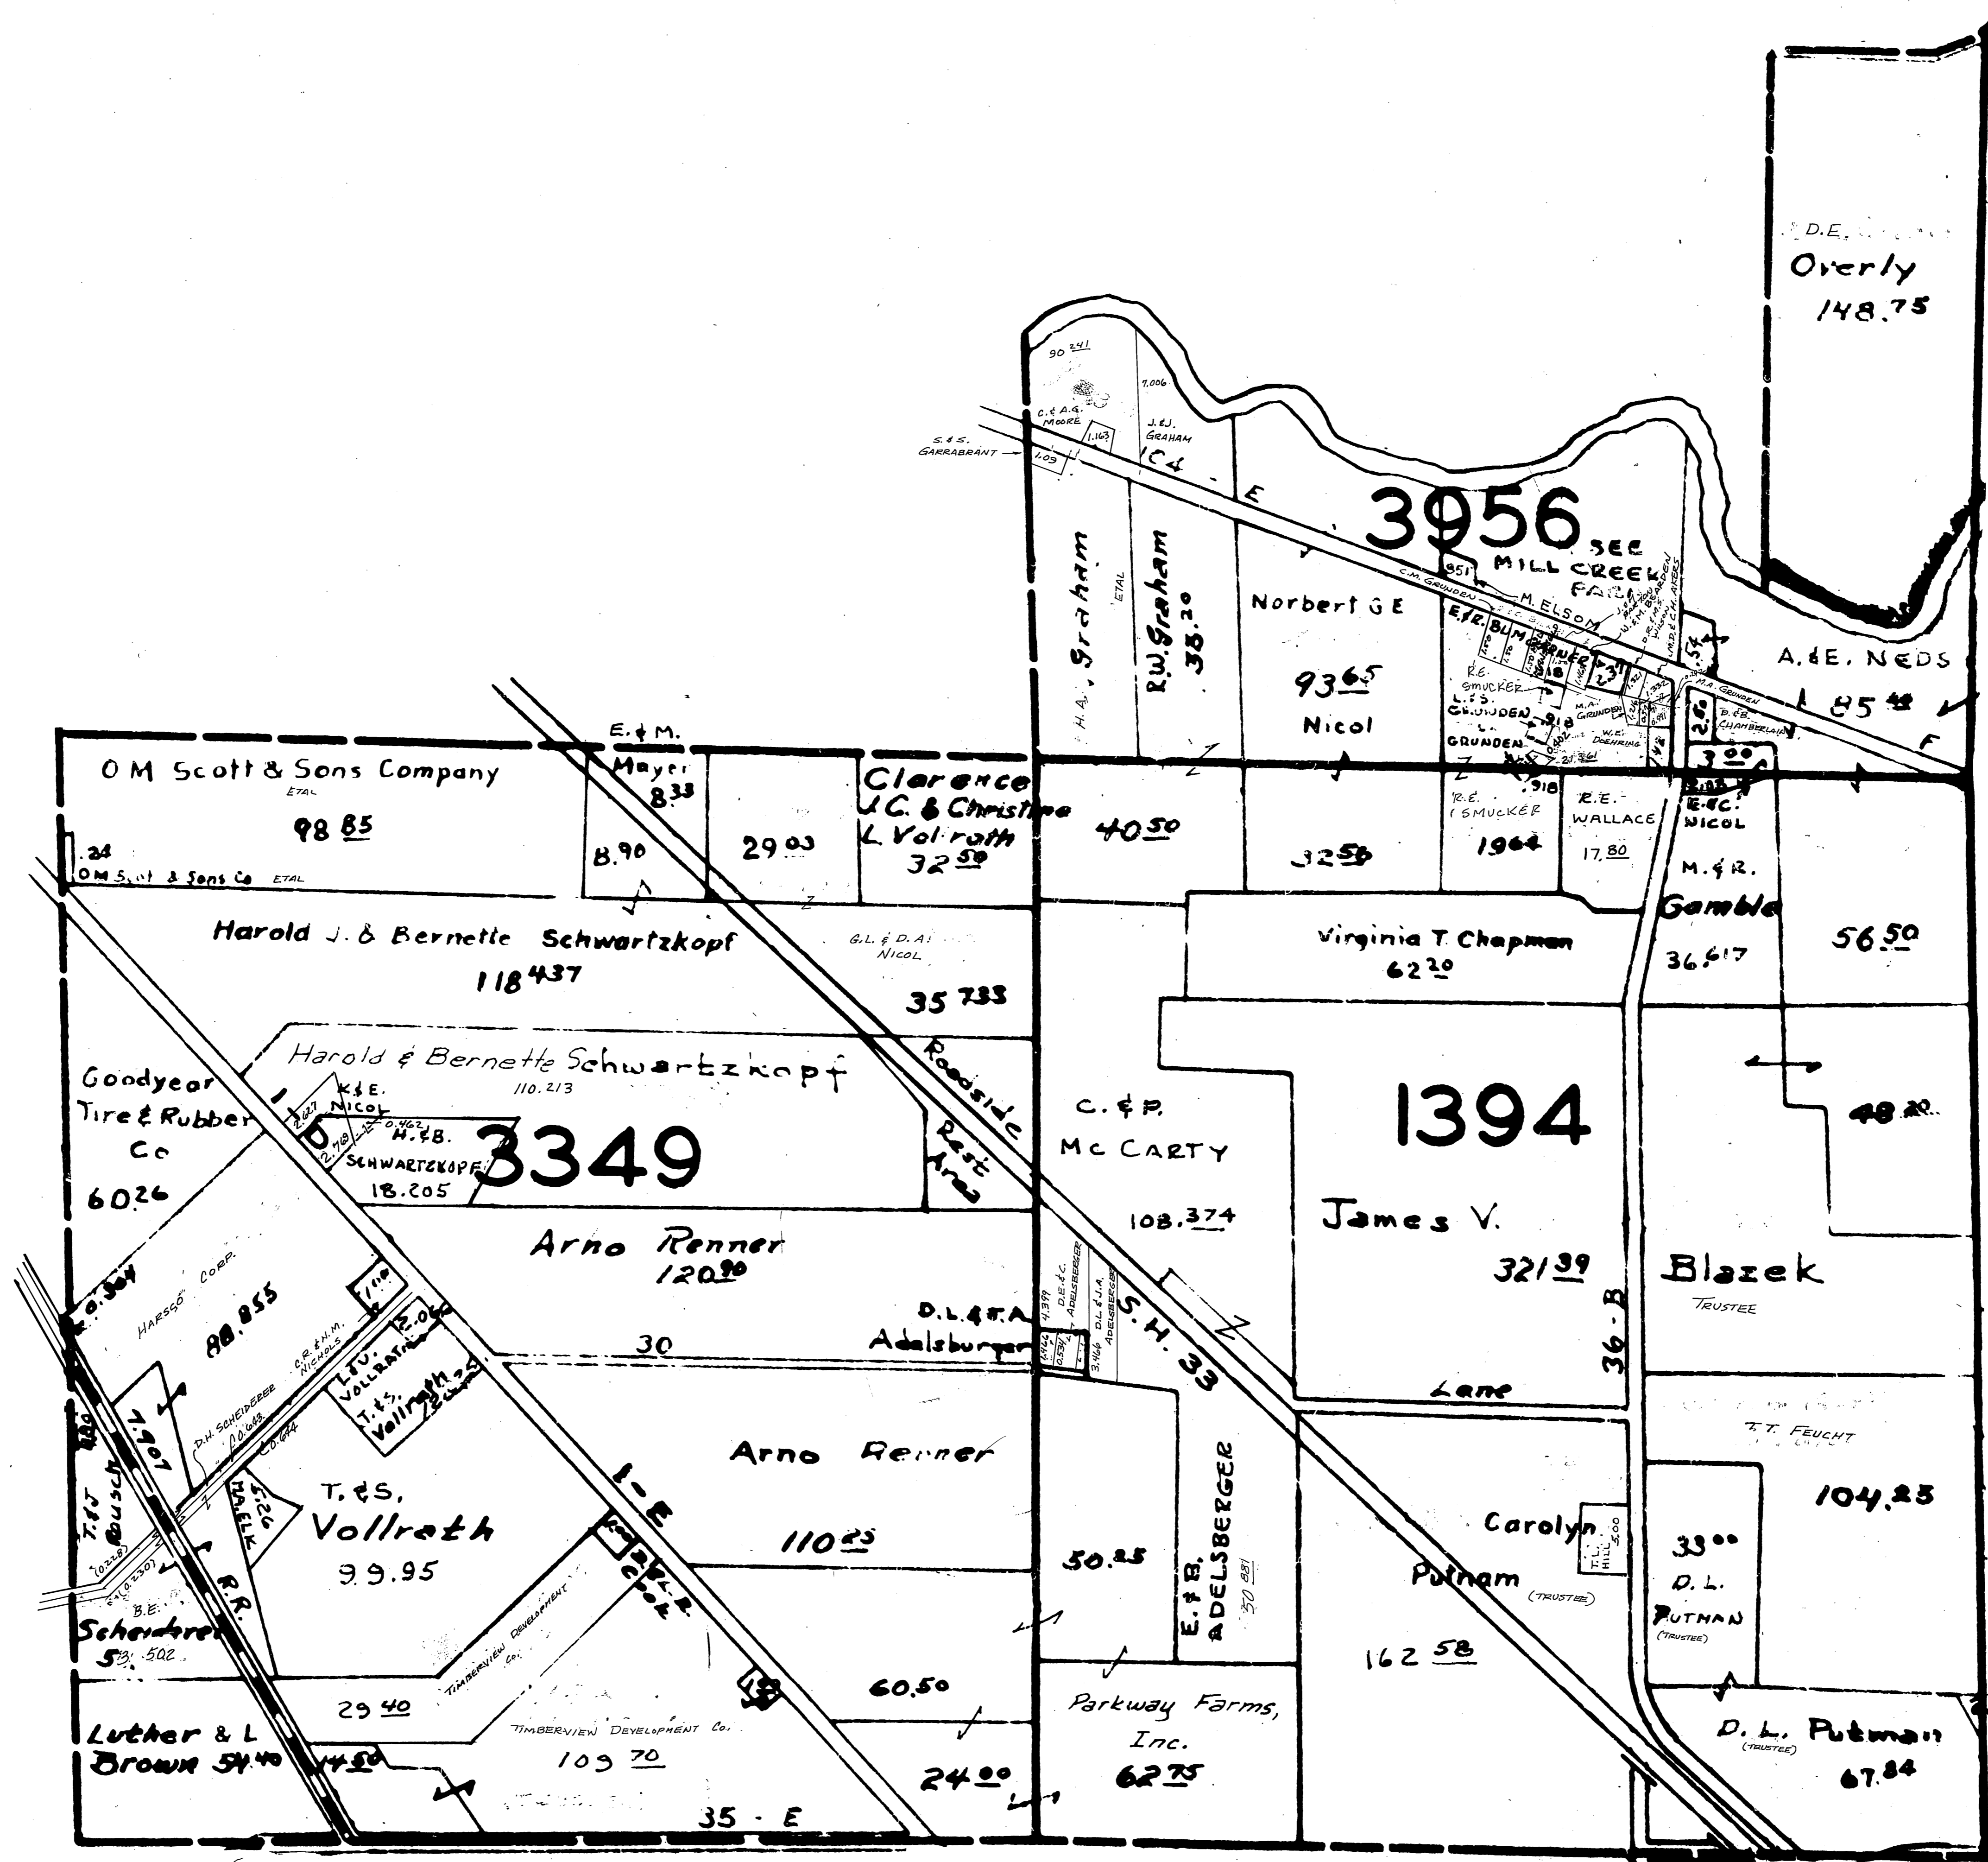

# MILLCREEK TOWNSHIP

UNION COUNTY

OHIO

SCALE-4 IN. - - - 1 MILE

# MILL CREEK FARMS

SCALE: 1"=300'