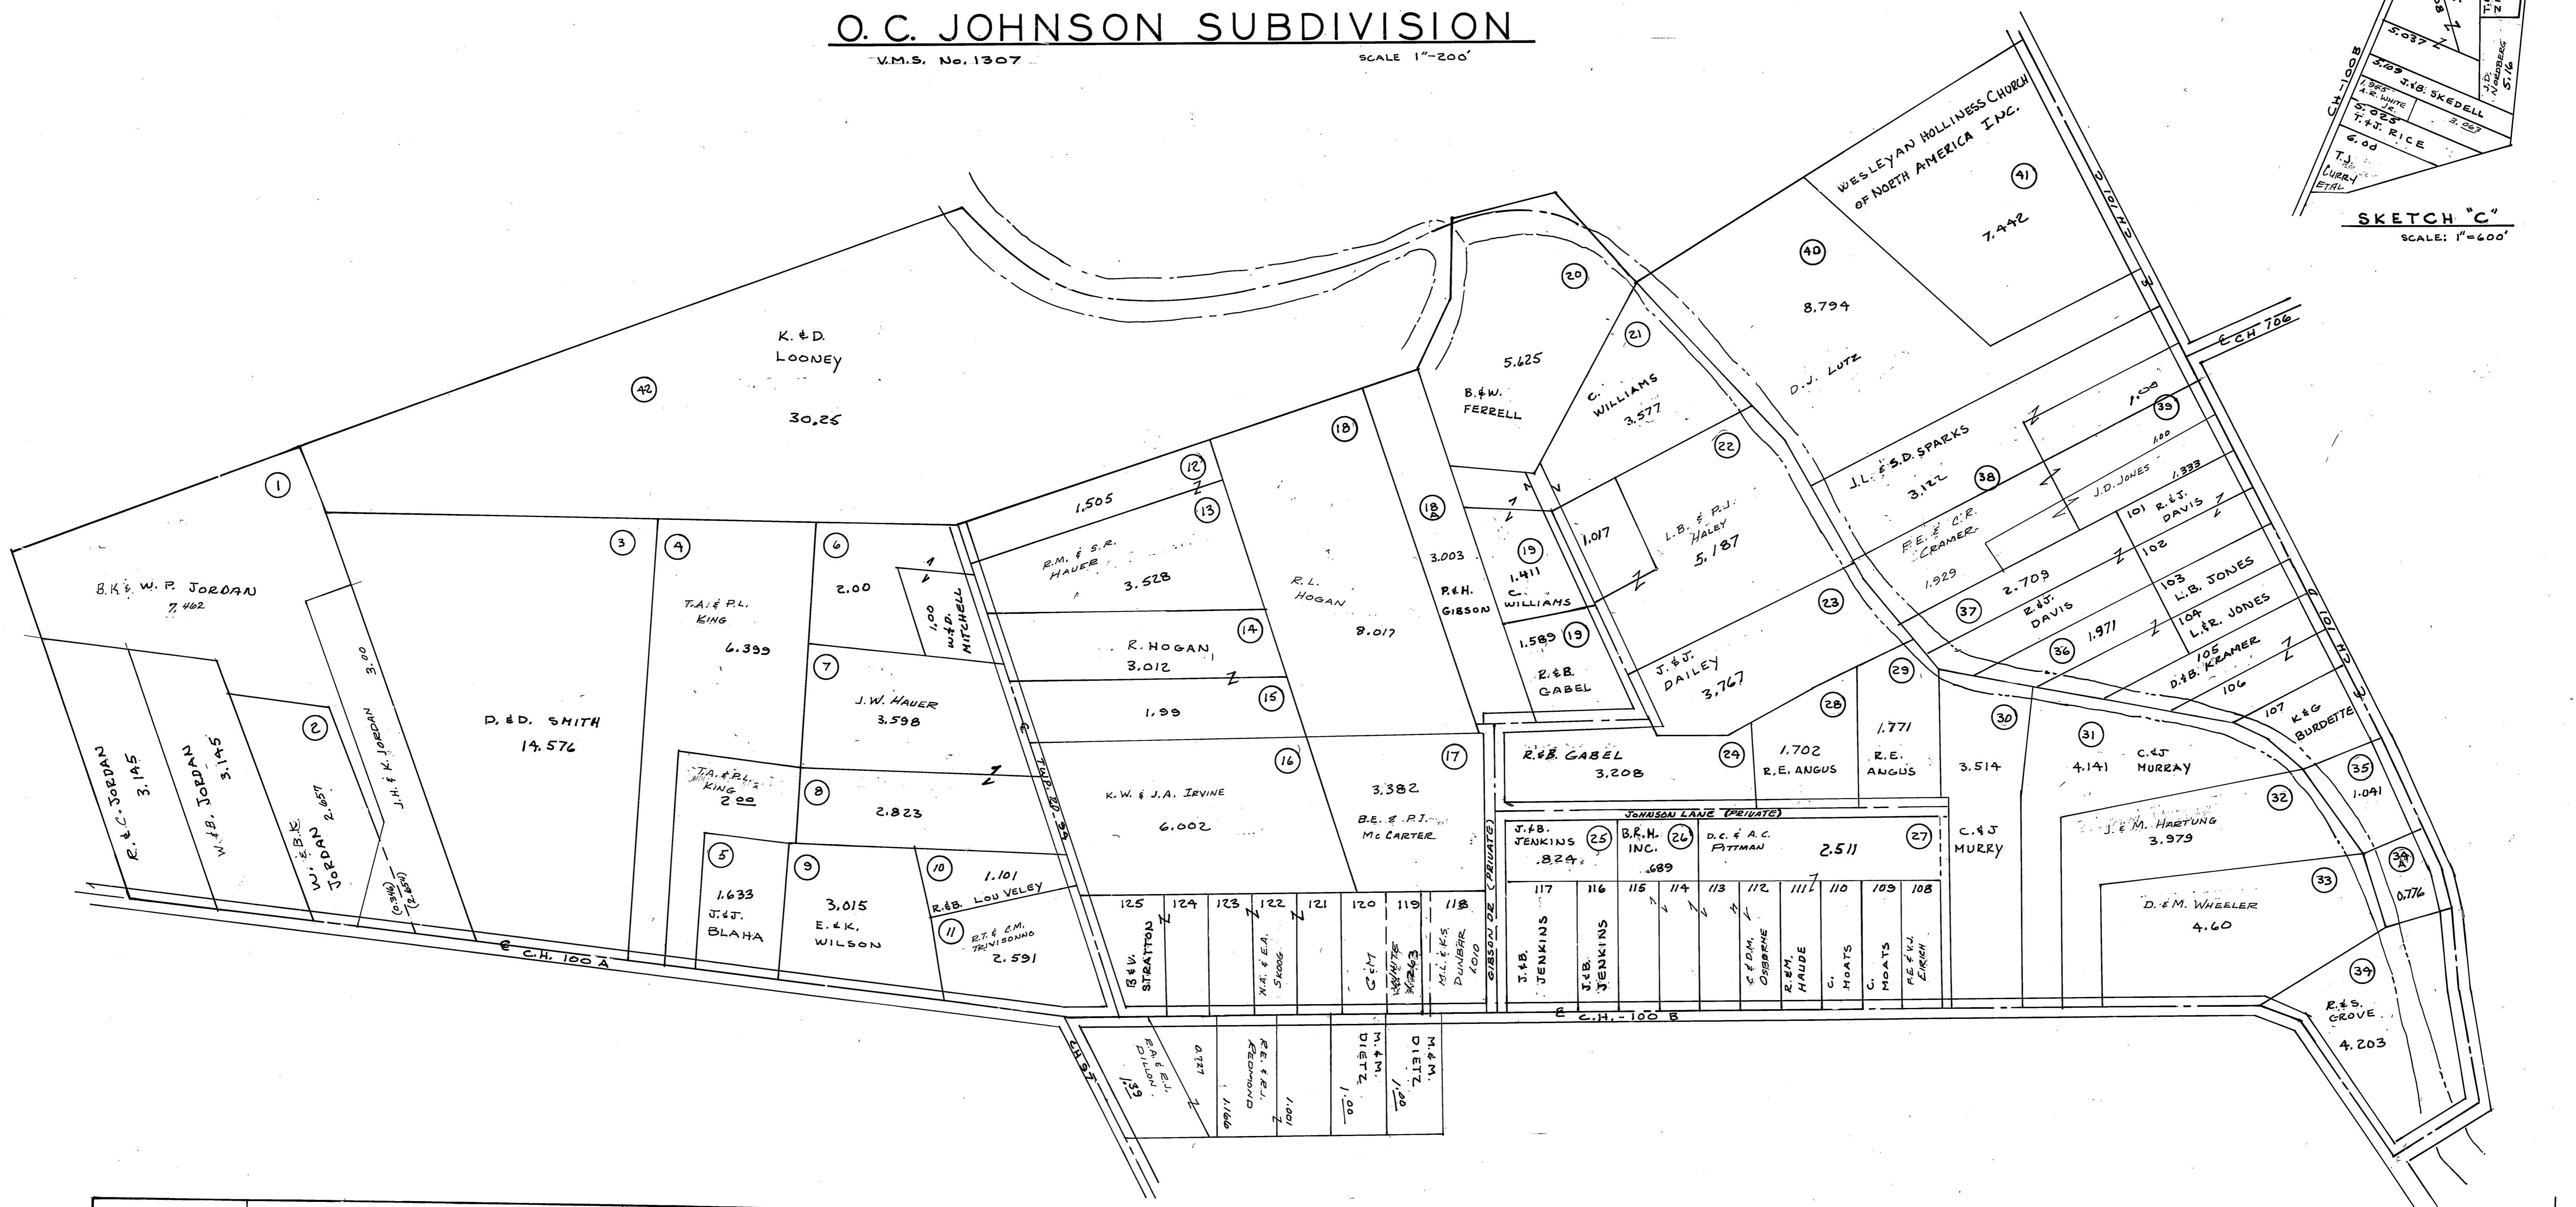

O. C. JOHNSON SUBDIVISION

V.M.S. No. 1307

SCALE 1"=200'

WILDERNESS TRAILS SUBDIVISION

V.M.S. No 1573

SCALE: 1"=100'