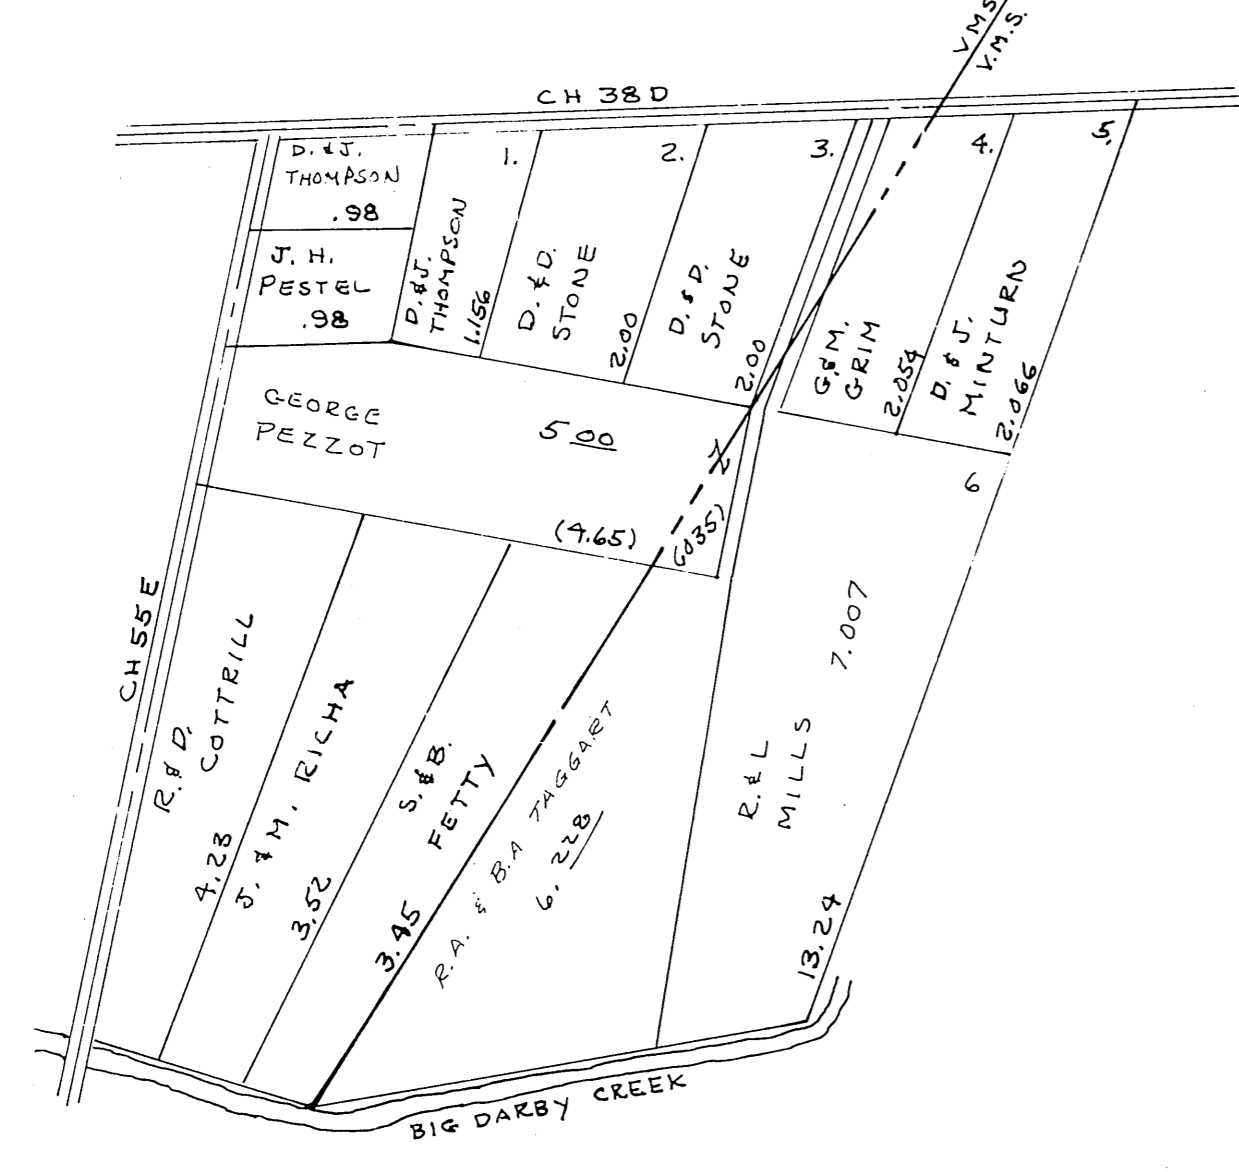

C. R. BRUSH SUBDIVISION
SCALE: 1" = 800'

1	W.M. RAUSCH	2.20
2	D.S.F.S.E. YOFFIE	2.20
3	L.B. CRUM	1.99
4	H.E.T. CLARK	1.98
5	A.S. PARSONS	1.97
6	A.C.T. CARTER	1.86
7	R.V.M. COYNER	1.84
8	O.F.M. HINES	1.84
9	SEA CALDWELL	1.84

SCALE - 8 IN - - - MILE

Note:
Sao Paris Twp.
Sheet No 3
for details of
this area

SCALE-8 IN - - - IMILE

SCALE - 8 IN - - - 1 MILE

DARBY

Jonathan Alac School District

SCALE-8 IN - - - 1 MILE