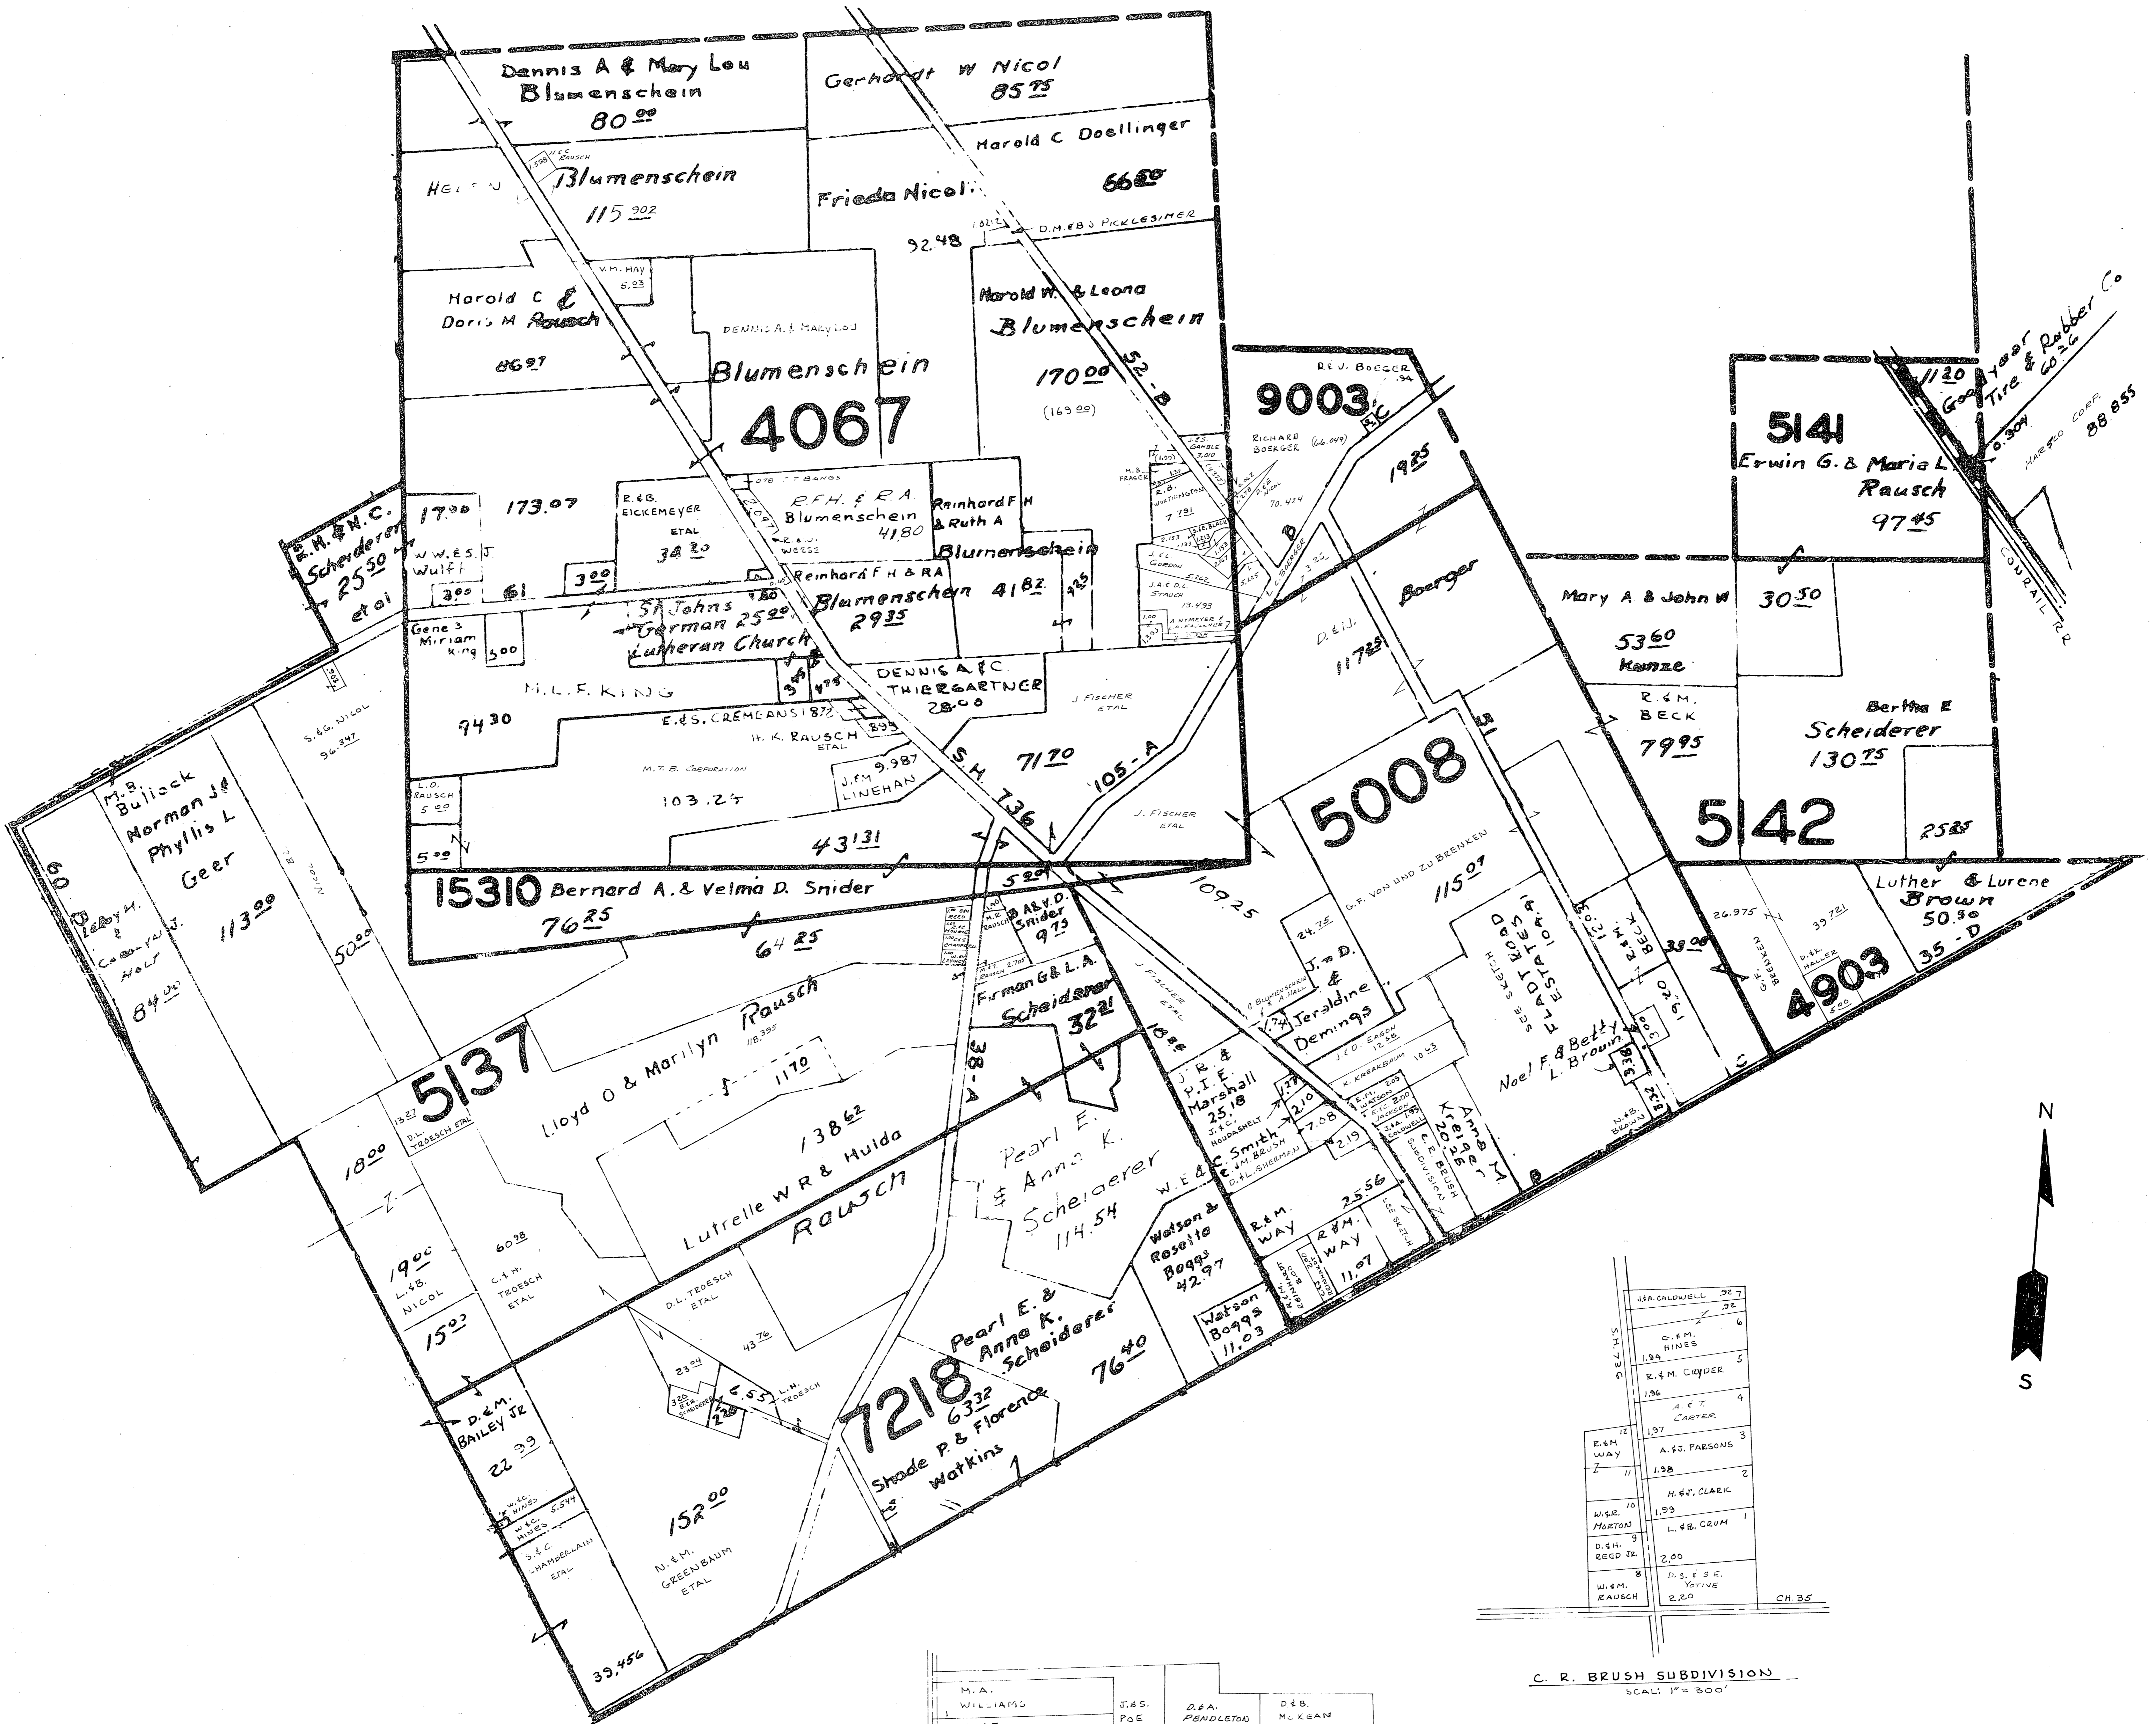

PARIS

TOWNSHIP

MAP OF
DARBY
TOWNSHIP
UNION COUNTY
OHIO
SCALE-4IN.---1MILE

JEROME

TOWNSHIP

COUNTY

MADISON

COUNTY

C. R. BRUSH SUBDIVISION
SCALE: 1" = 800'

1	W.M. RAUSCH	2.20
2	D.S.F.S.E. YOFFIE	2.20
3	L.B. CRUM	1.99
4	H.E.T. CLARK	1.98
5	A.S. PARSONS	1.97
6	A.C.T. CARTER	1.86
7	R.V.M. COYNER	1.84
8	O.F.M. HINES	1.84
9	SEA CALDWELL	1.84

SCALE - 8 IN - - - MILE

Note:
Sao Paris Twp.
Sheet No 3
for details of
this area

SCALE-8 IN - - - IMILE

SCALE - 8 IN - - - 1 MILE

DARBY

Jonathan Alac School District

SCALE-8 IN - - - 1 MILE