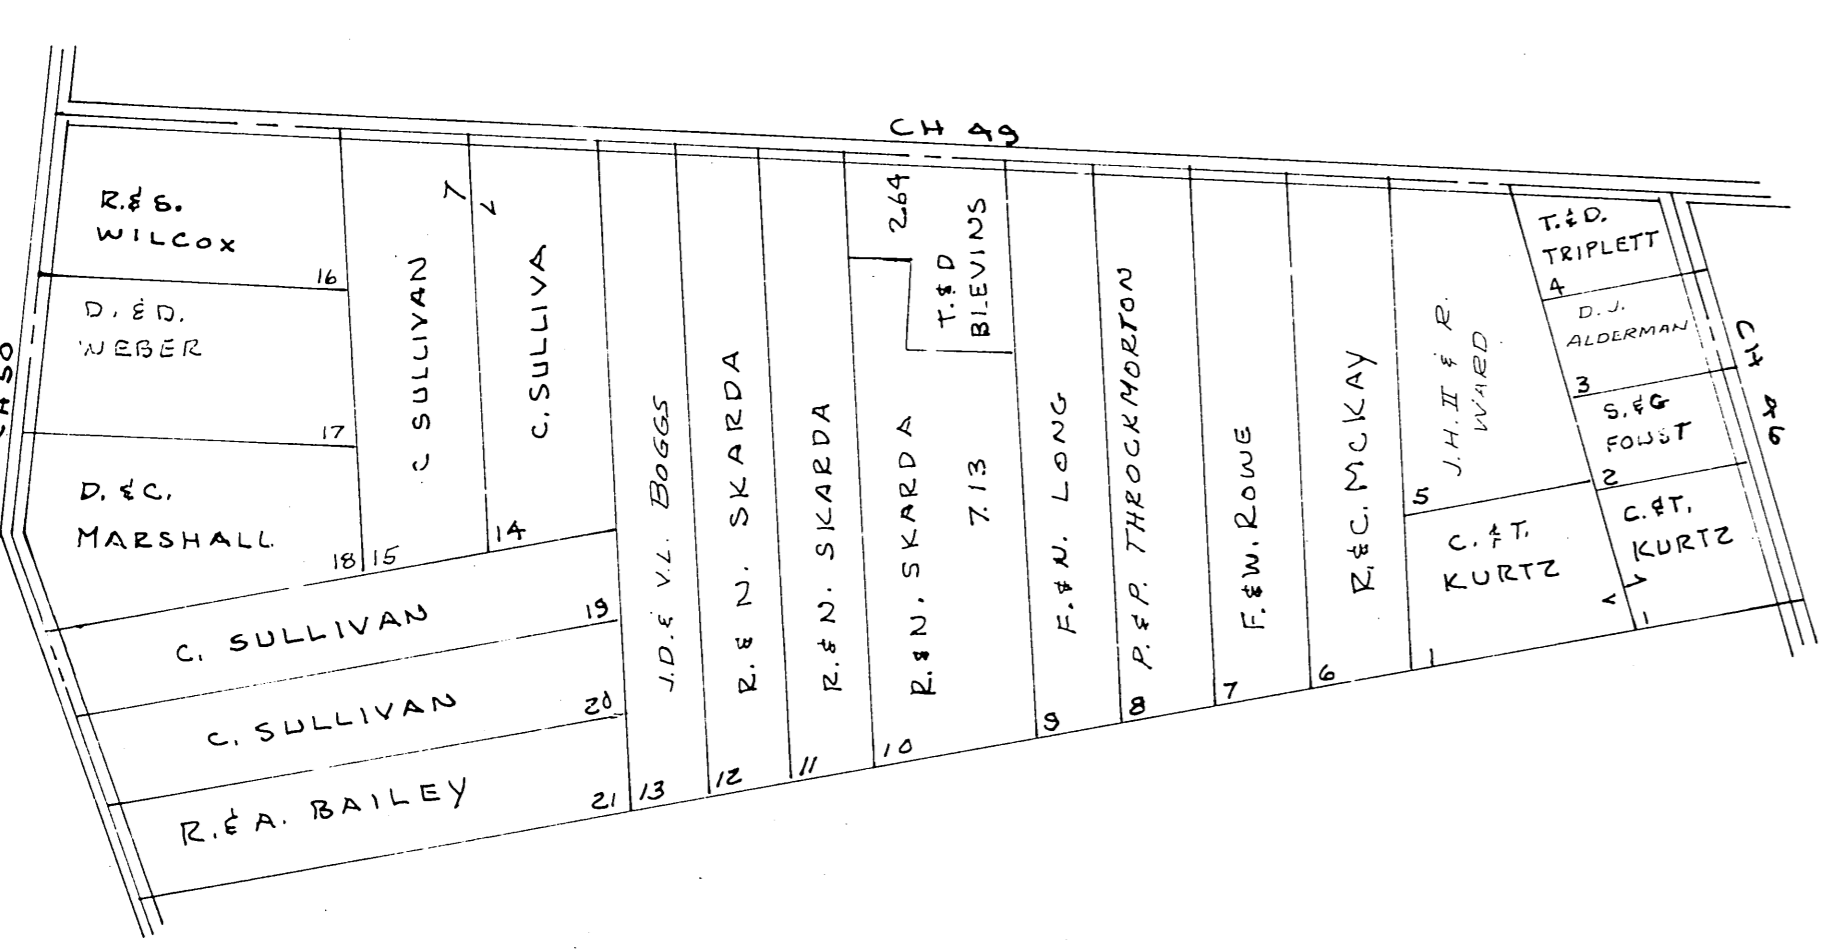

SCALE - 8 IN - - - MILE

Note:
Sao Paris Twp.
Sheet No 3
for details of
this area

SCALE-8 IN - - - IMILE

SCALE - 8 IN - - - 1 MILE

DARBY

Jonathan Alac School District

SCALE-8 IN - - - 1 MILE