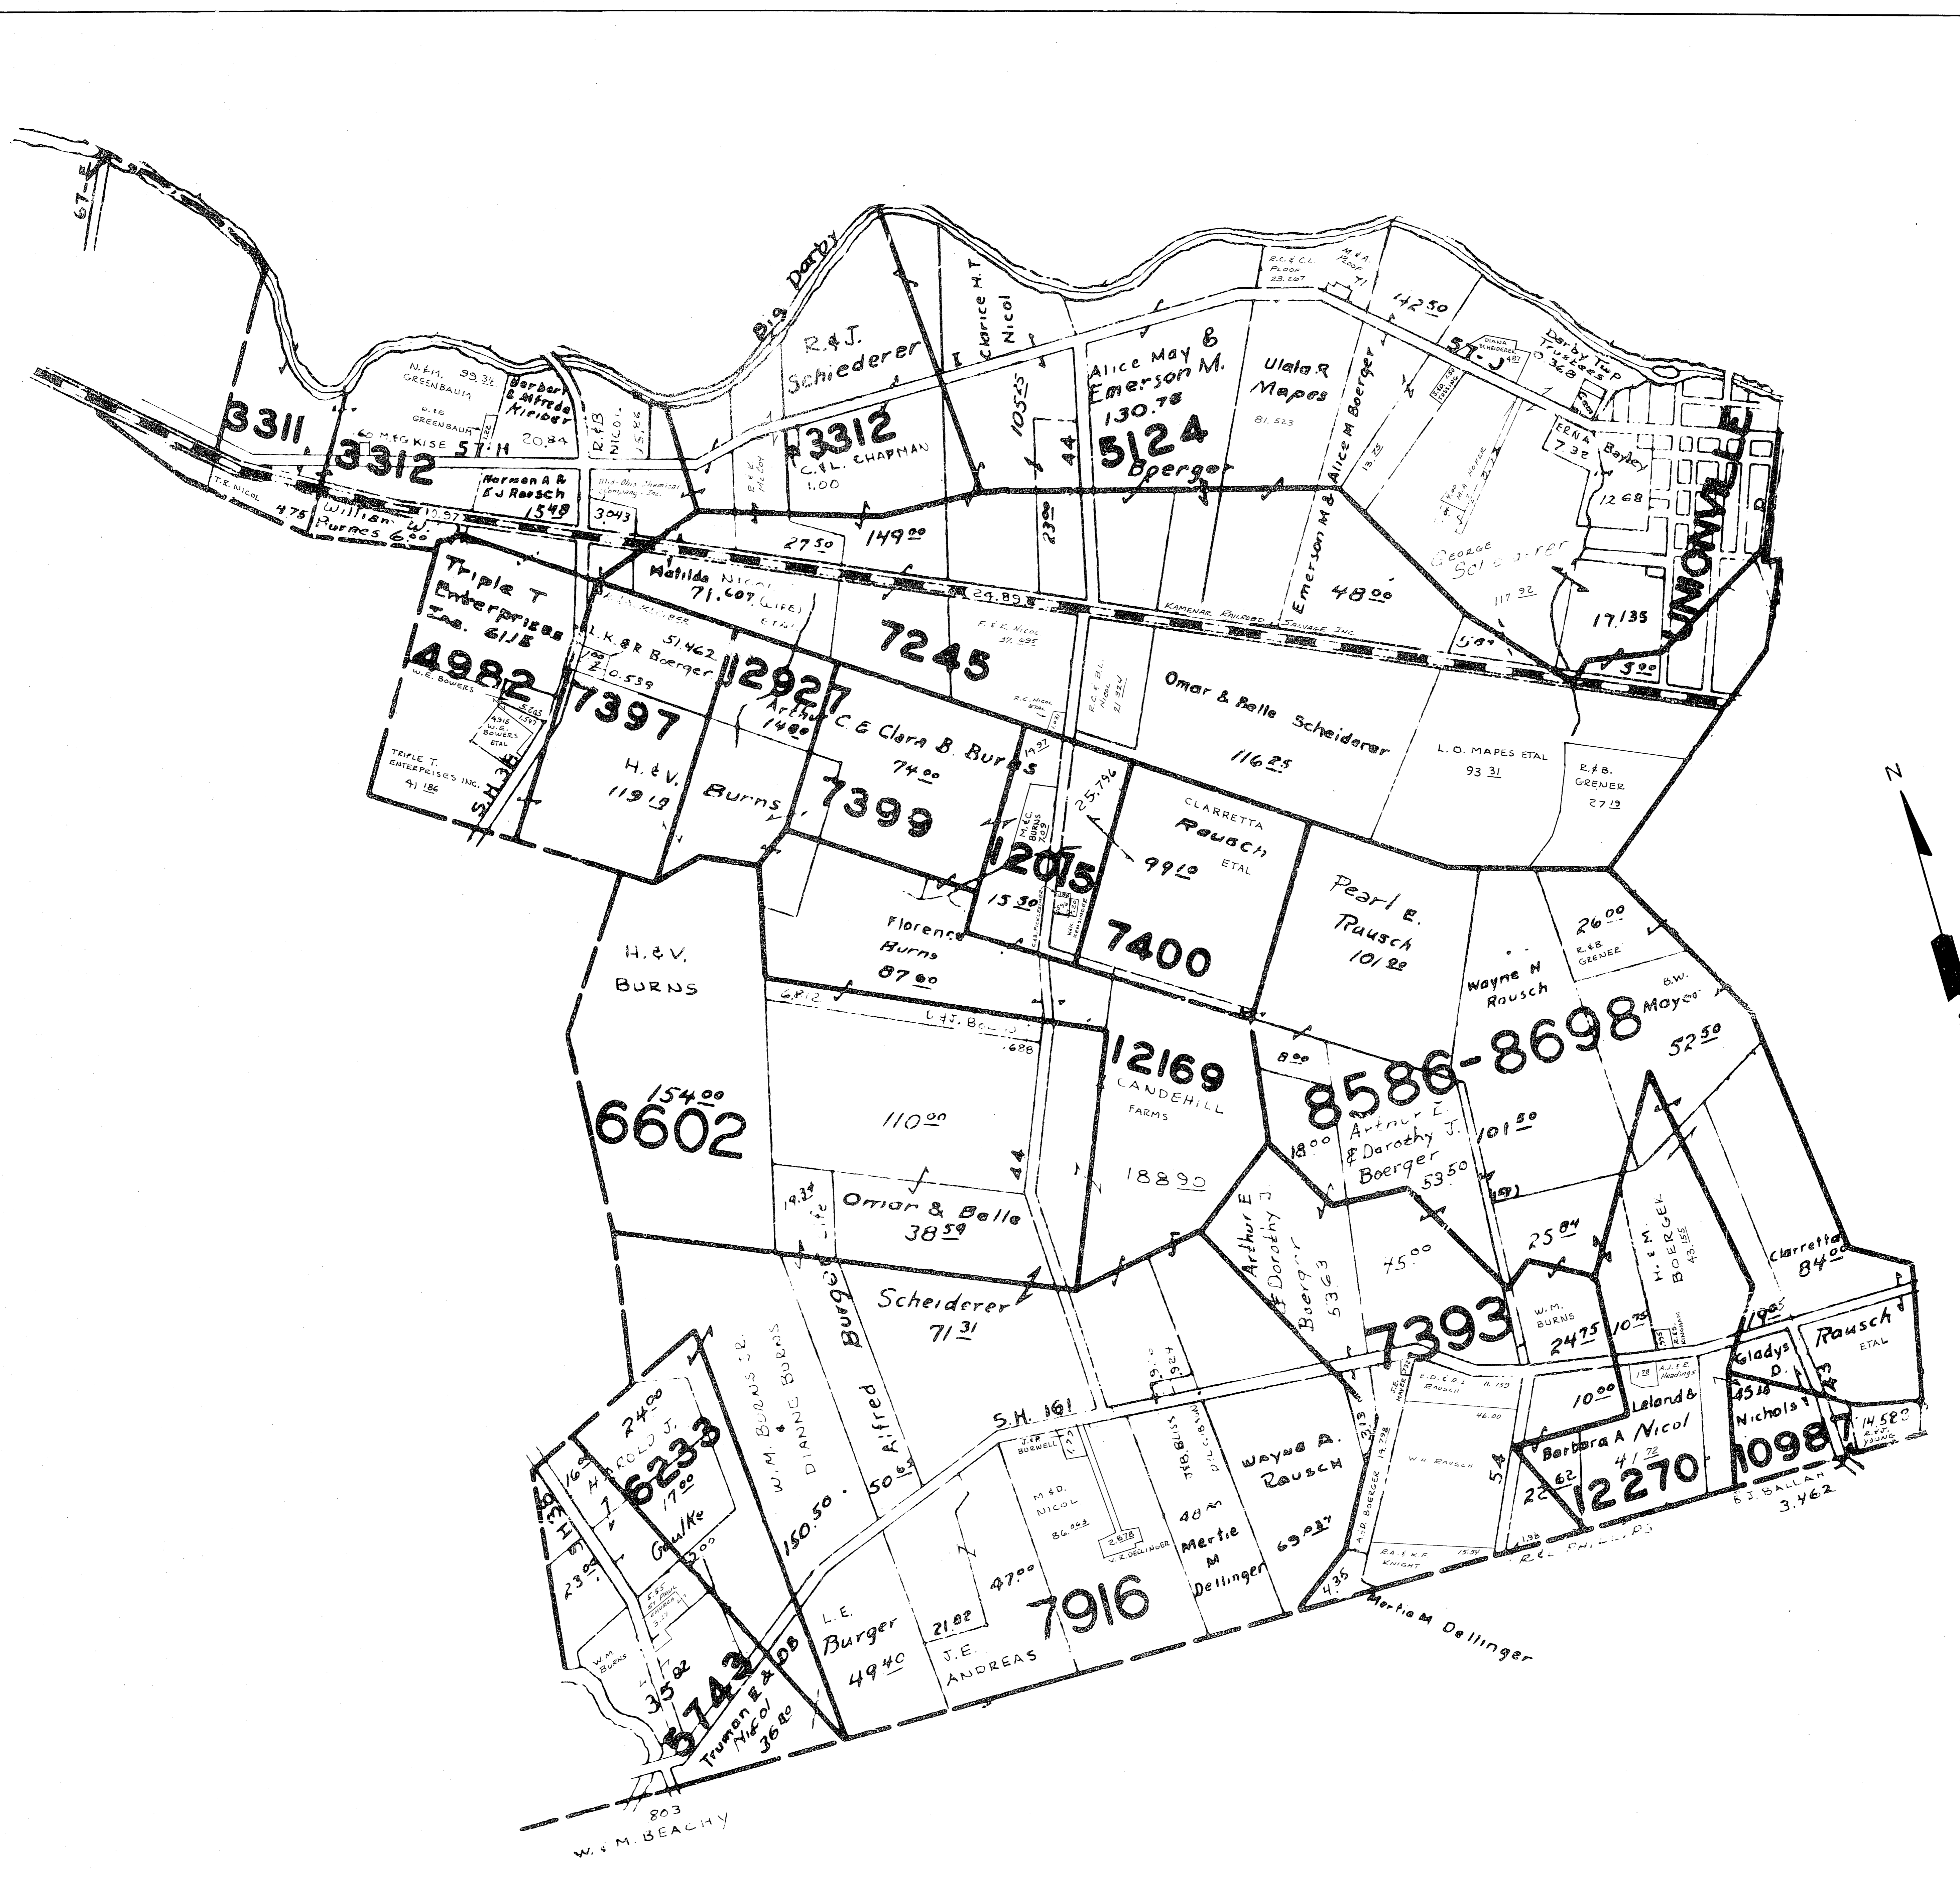

SCALE-8 IN - - - 1 MILE