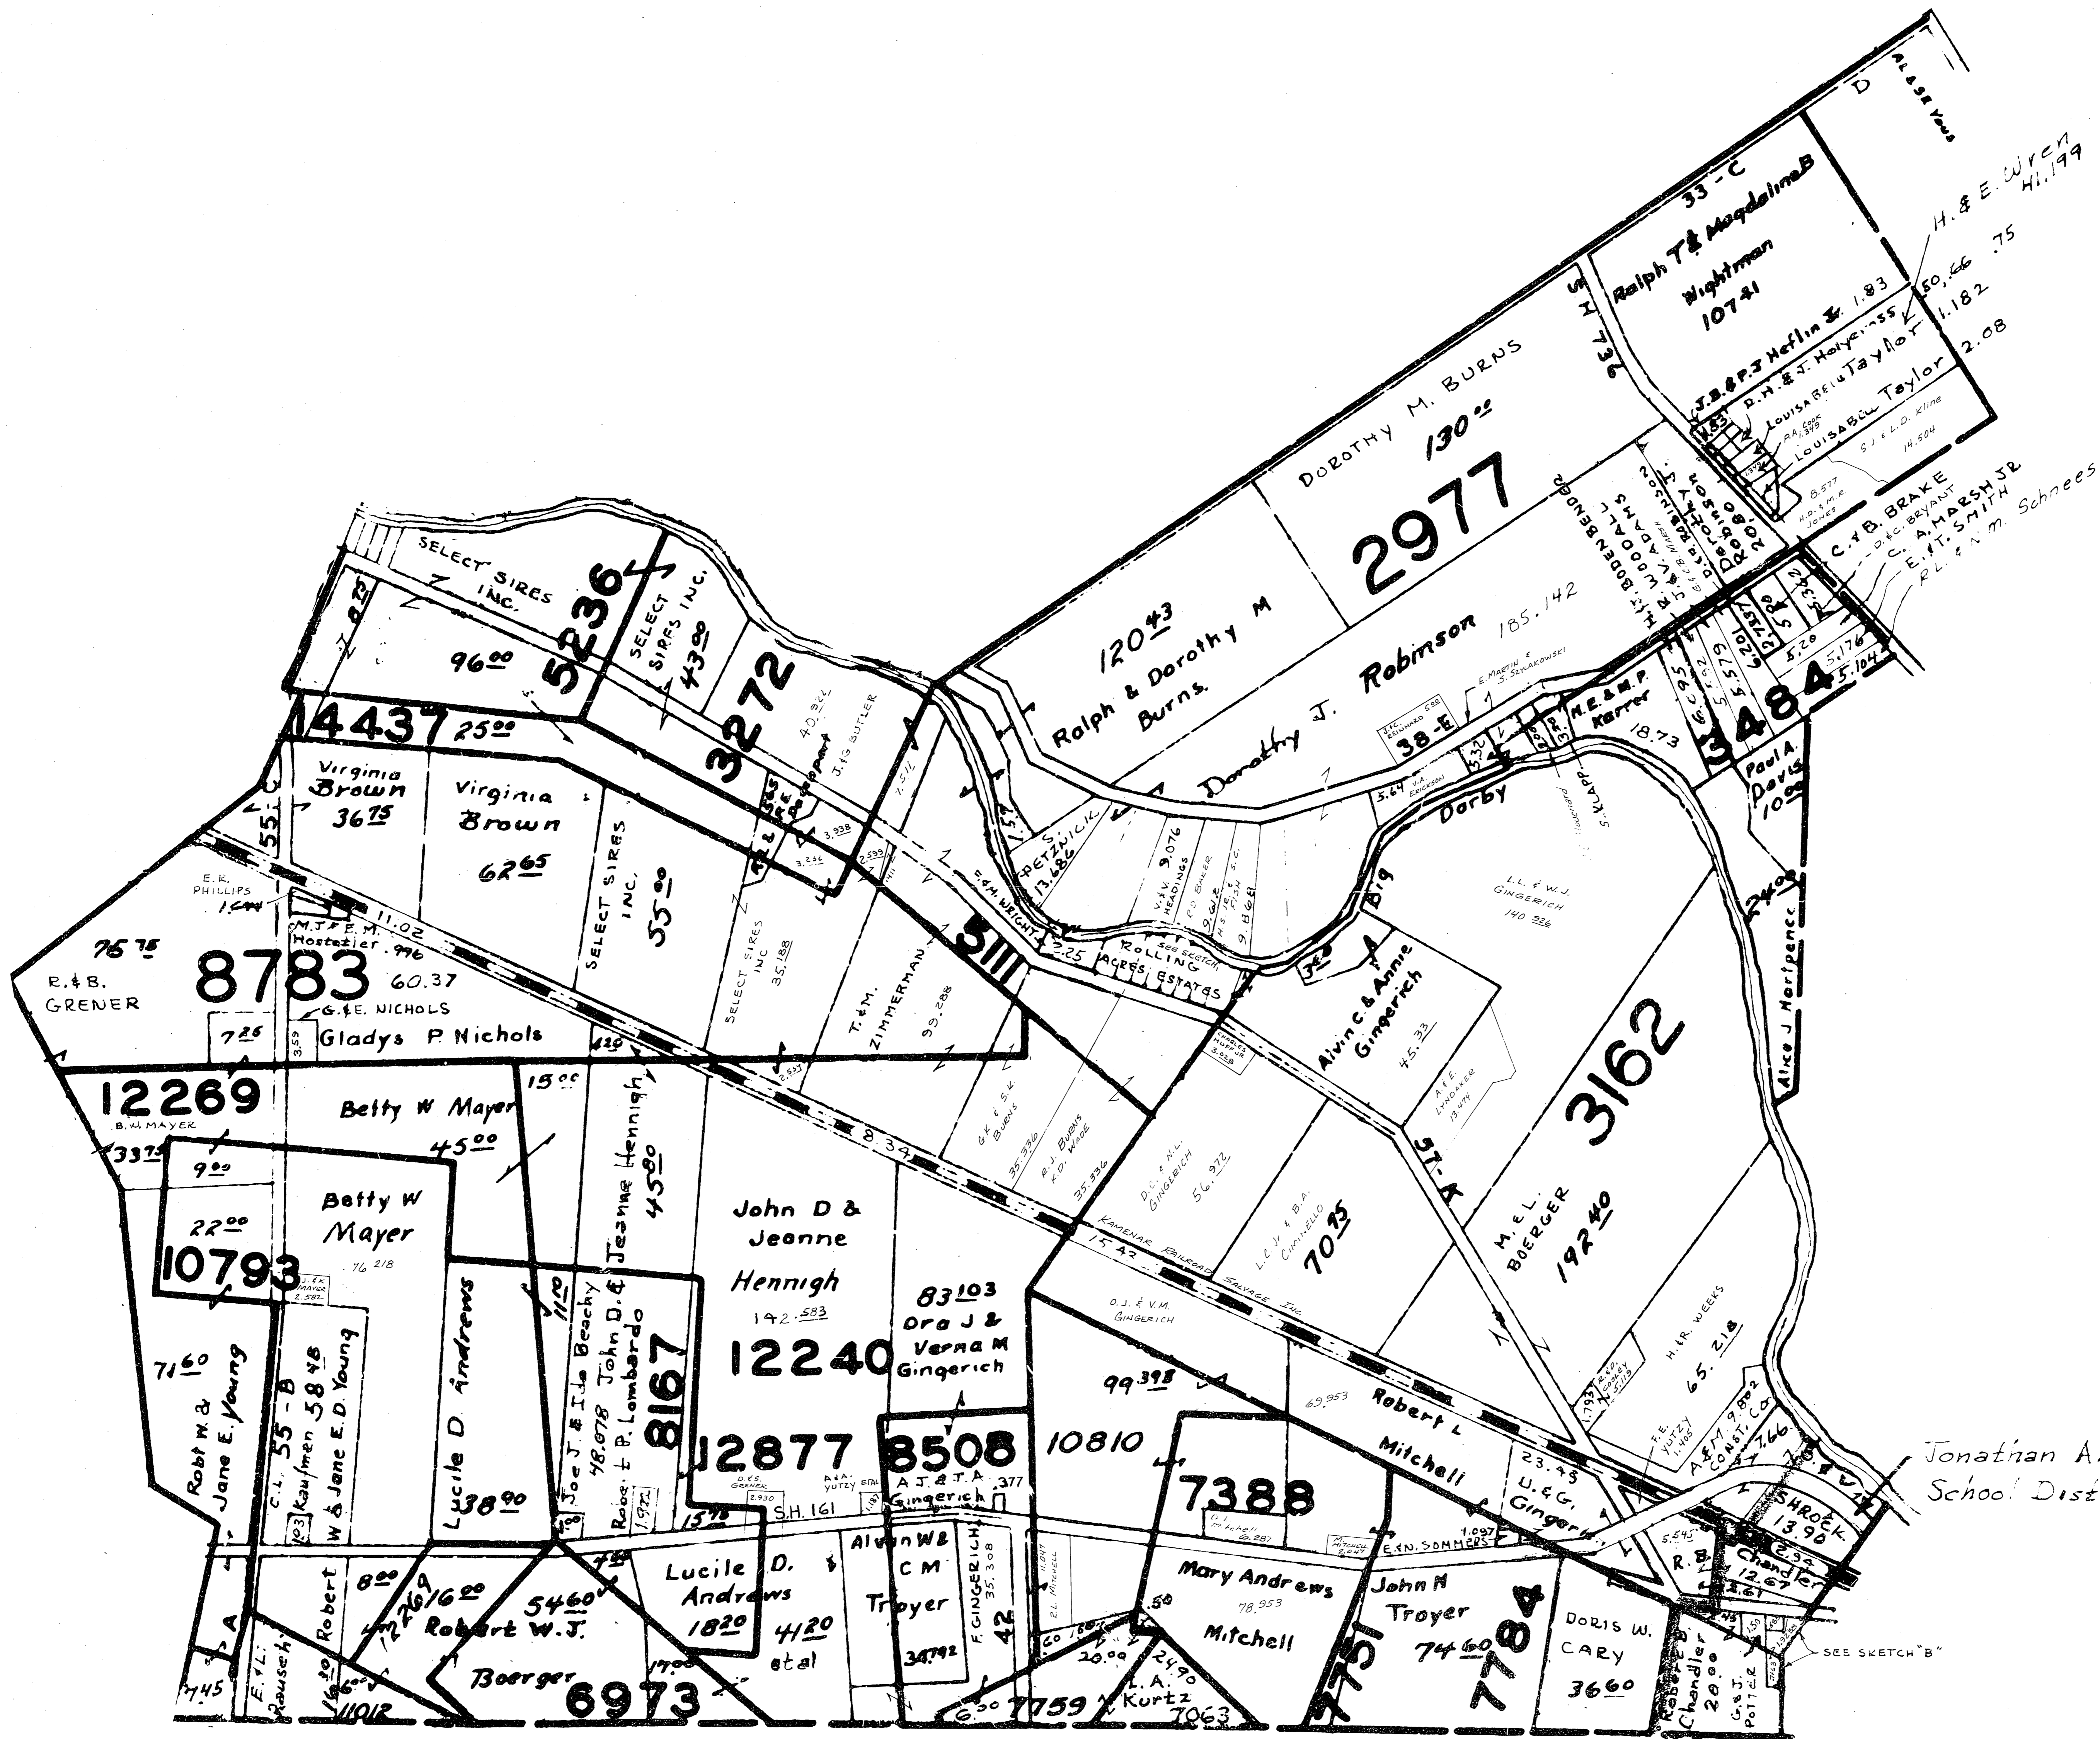

Jonathan Alac School District