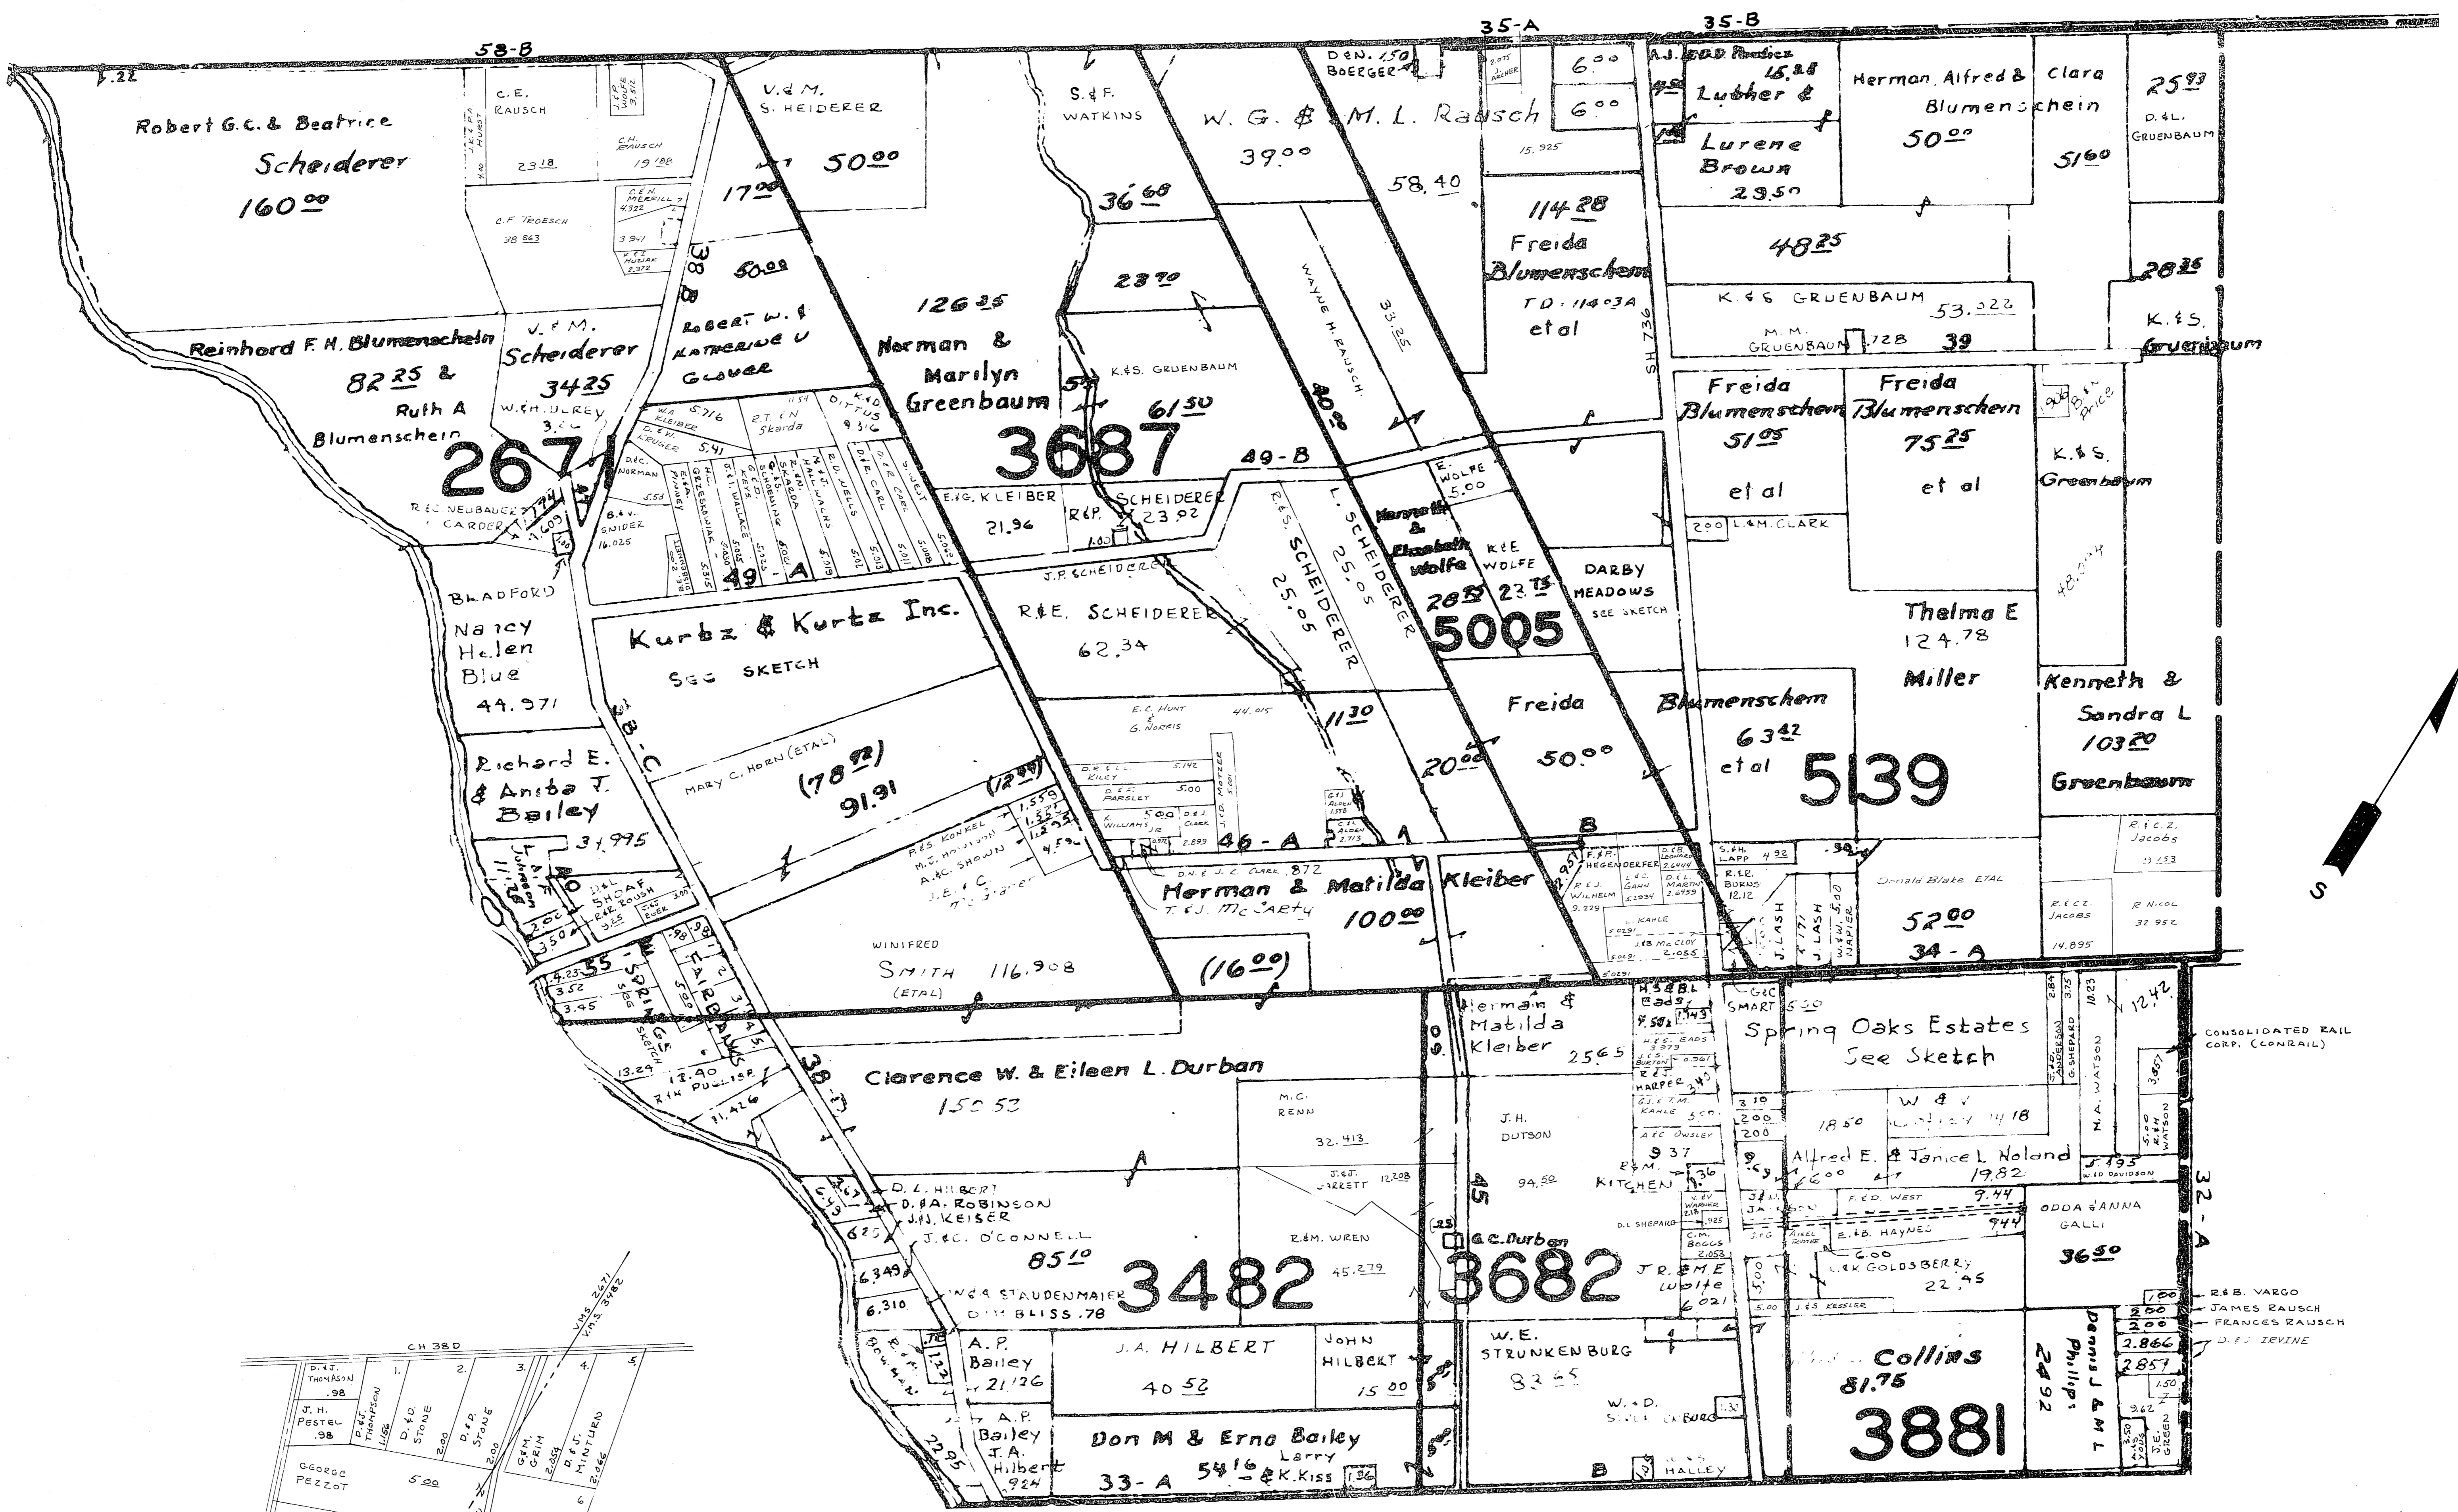

SCALE - 8 IN - - - 1 MILE

DARBY