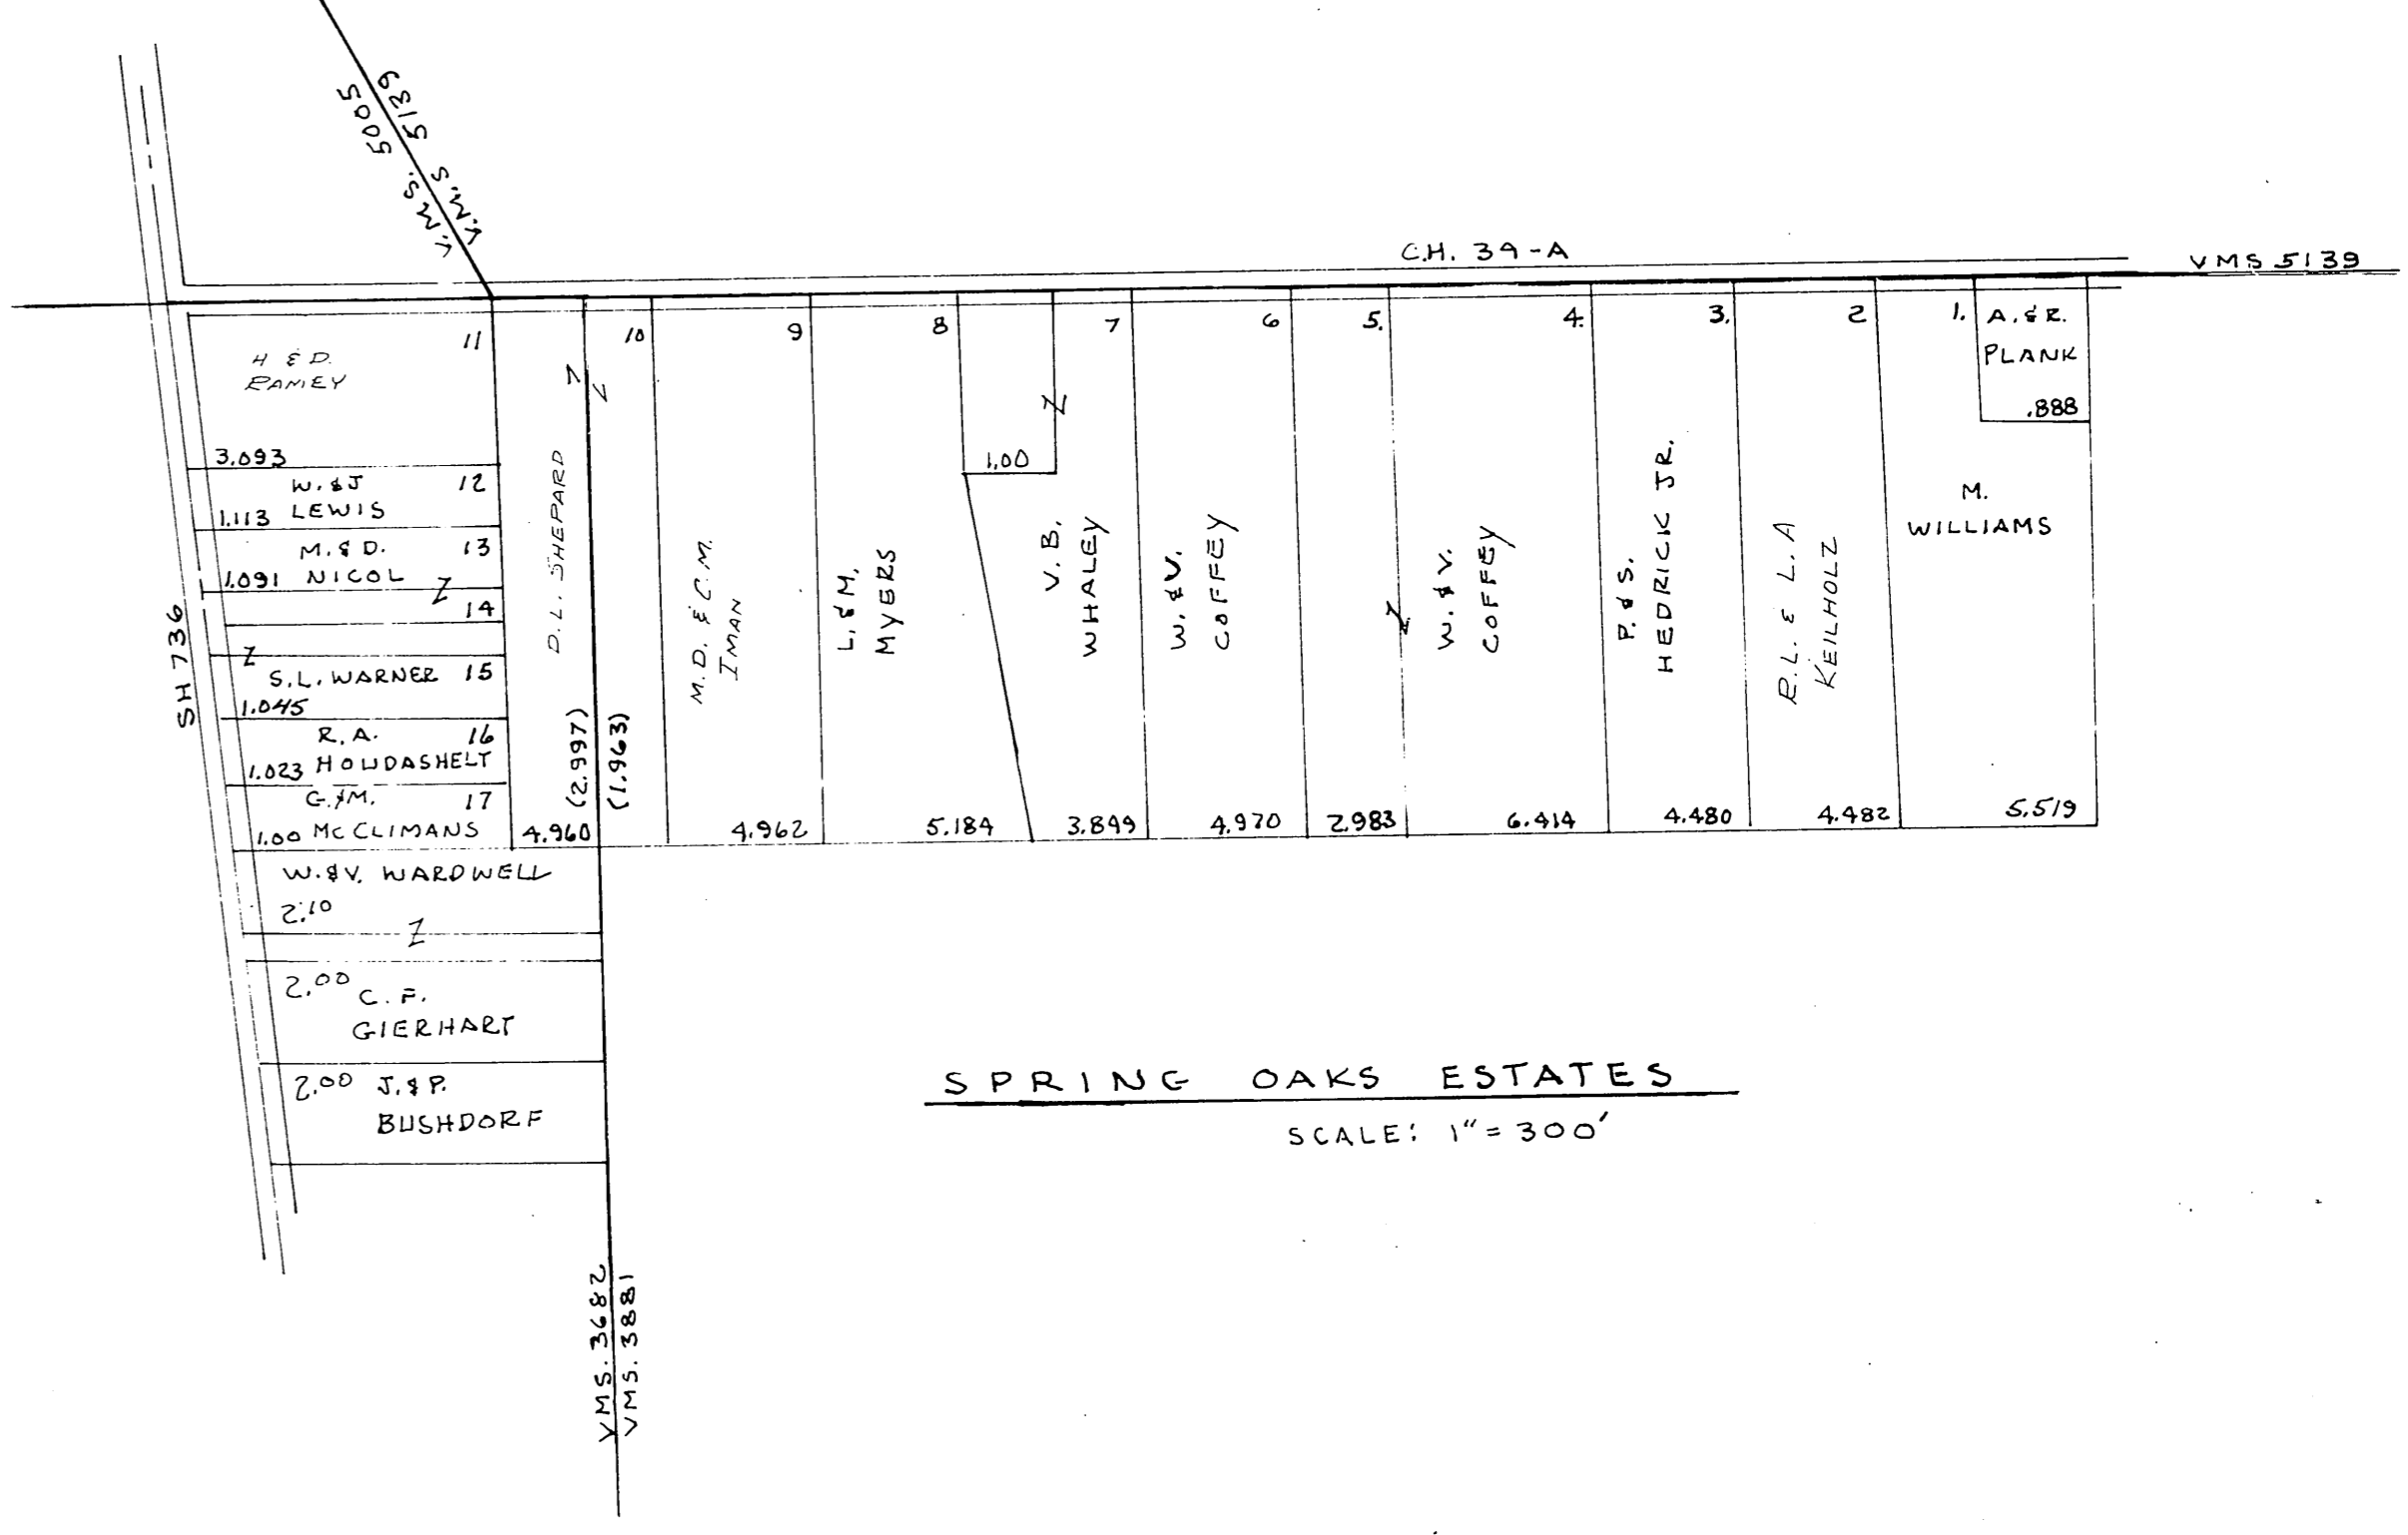

SCALE - 8 IN - - - MILE

Note:
Sao Paris Twp.
Sheet No 3
for details of
this area

SCALE-8 IN - - - IMILE

SCALE - 8 IN - - - 1 MILE

DARBY

Jonathan Alac School District

SCALE-8 IN - - - 1 MILE