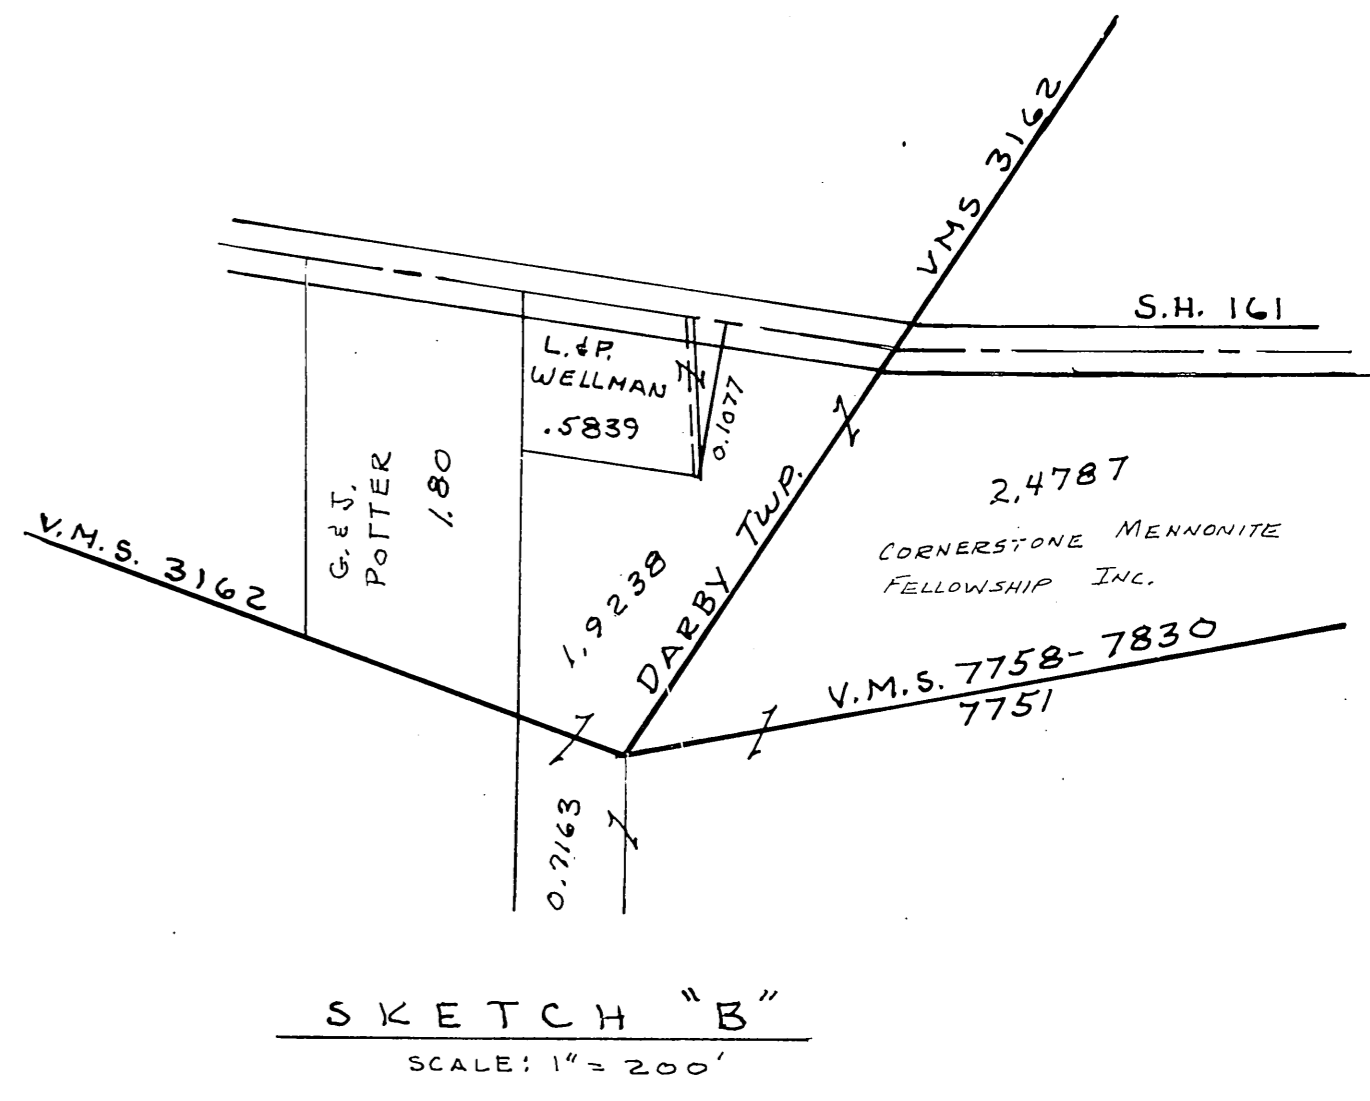

C. R. BRUSH SUBDIVISION
SCALE: 1" = 800'

1	W.M. RAUSCH	2.20
2	D.S.F.S.E. YOFFIE	2.20
3	L.B. CRUM	1.99
4	H.E.T. CLARK	1.98
5	A.S. PARSONS	1.97
6	A.C.T. CARTER	1.86
7	R.V.M. COYNER	1.84
8	O.F.M. HINES	1.84
9	SEA CALDWELL	1.84

SCALE - 8 IN - - - MILE

Note:
Sao Paris Twp.
Sheet No 3
for details of
this area

SCALE-8 IN - - - IMILE

SCALE - 8 IN - - - 1 MILE

DARBY

Jonathan Alac School District

SCALE-8 IN - - - 1 MILE