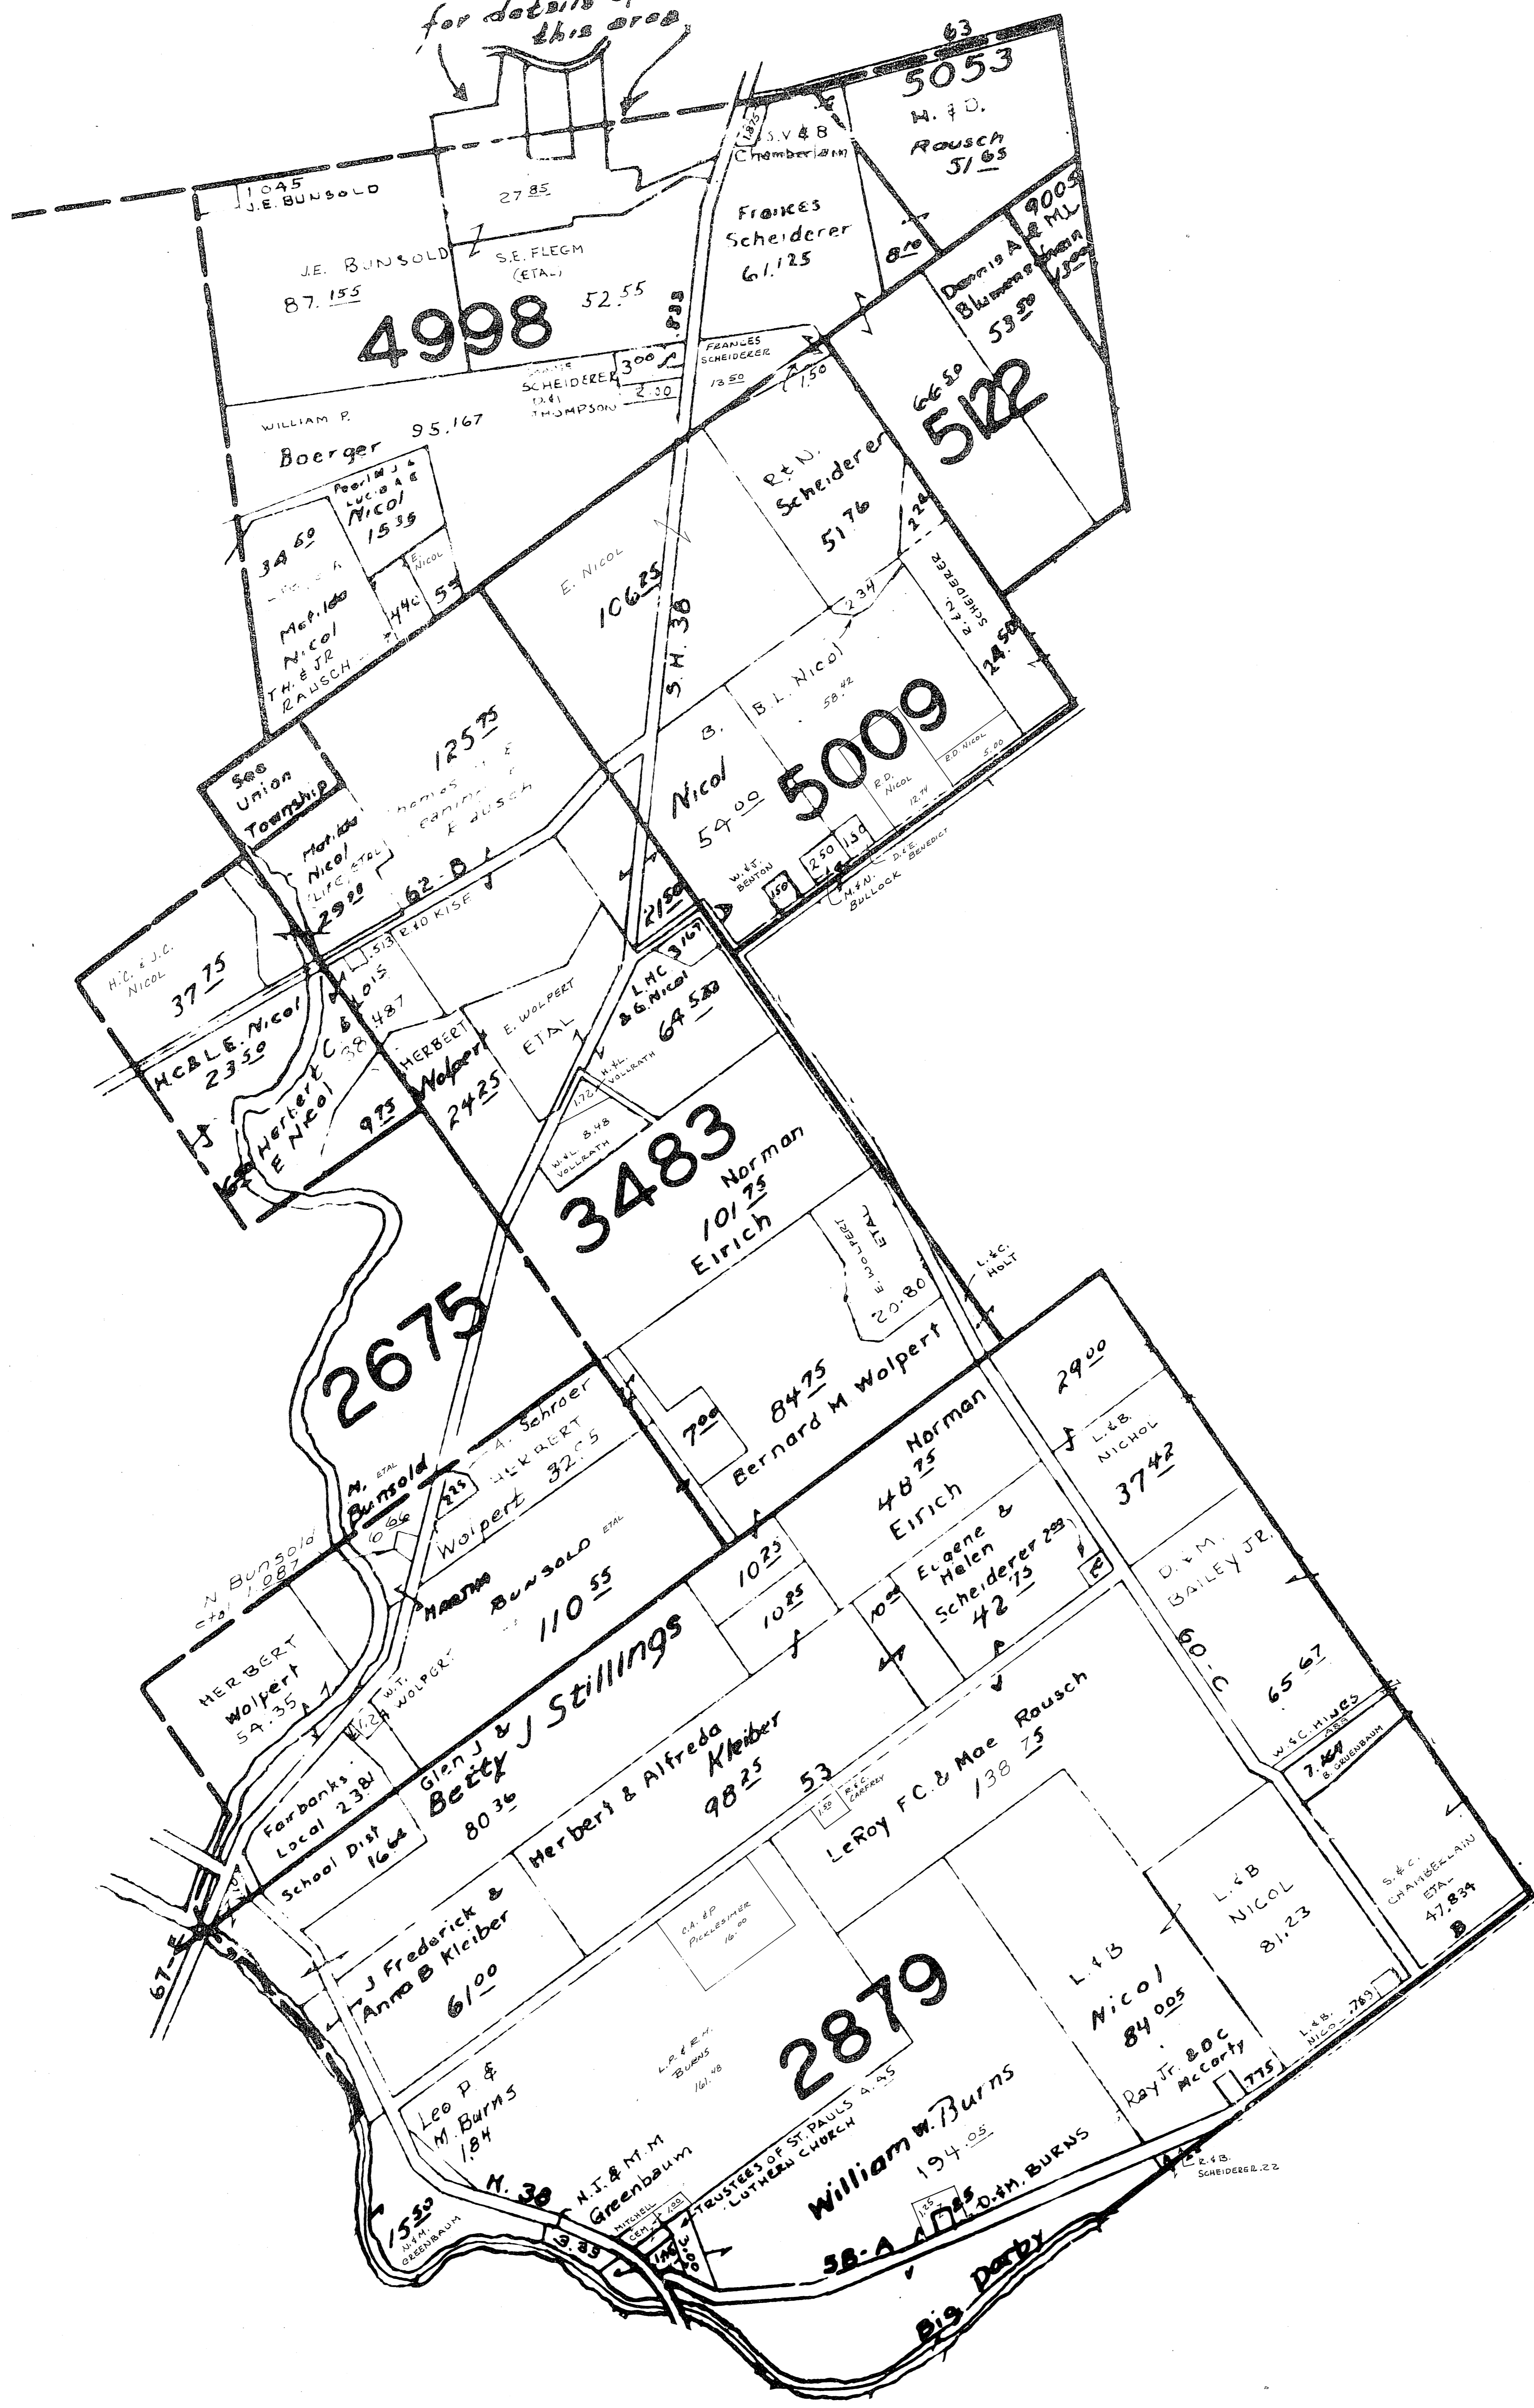

PARIS

TOWNSHIP

MAP OF
DARBY
TOWNSHIP
UNION COUNTY
OHIO
SCALE-4IN.---1MILE

JEROME

TOWNSHIP

COUNTY

MADISON

COUNTY

C. R. BRUSH SUBDIVISION
SCALE: 1" = 800'

1	W.M. RAUSCH	2.20
2	D.S.F.S.E. YOFFIE	2.20
3	L.B. CRUM	1.99
4	H.E.T. CLARK	1.98
5	A.S. PARSONS	1.97
6	A.C.T. CARTER	1.86
7	R.V.M. COYNER	1.84
8	O.F.M. HINES	1.84
9	SEA CALDWELL	1.84

SCALE - 8 IN - - - MILE

Note:
Sao Paris Twp.
Sheet No 3
for details of
this area

SCALE-8 IN - - - IMILE

SCALE - 8 IN - - - 1 MILE

DARBY

Jonathan Alac School District

SCALE-8 IN - - - 1 MILE