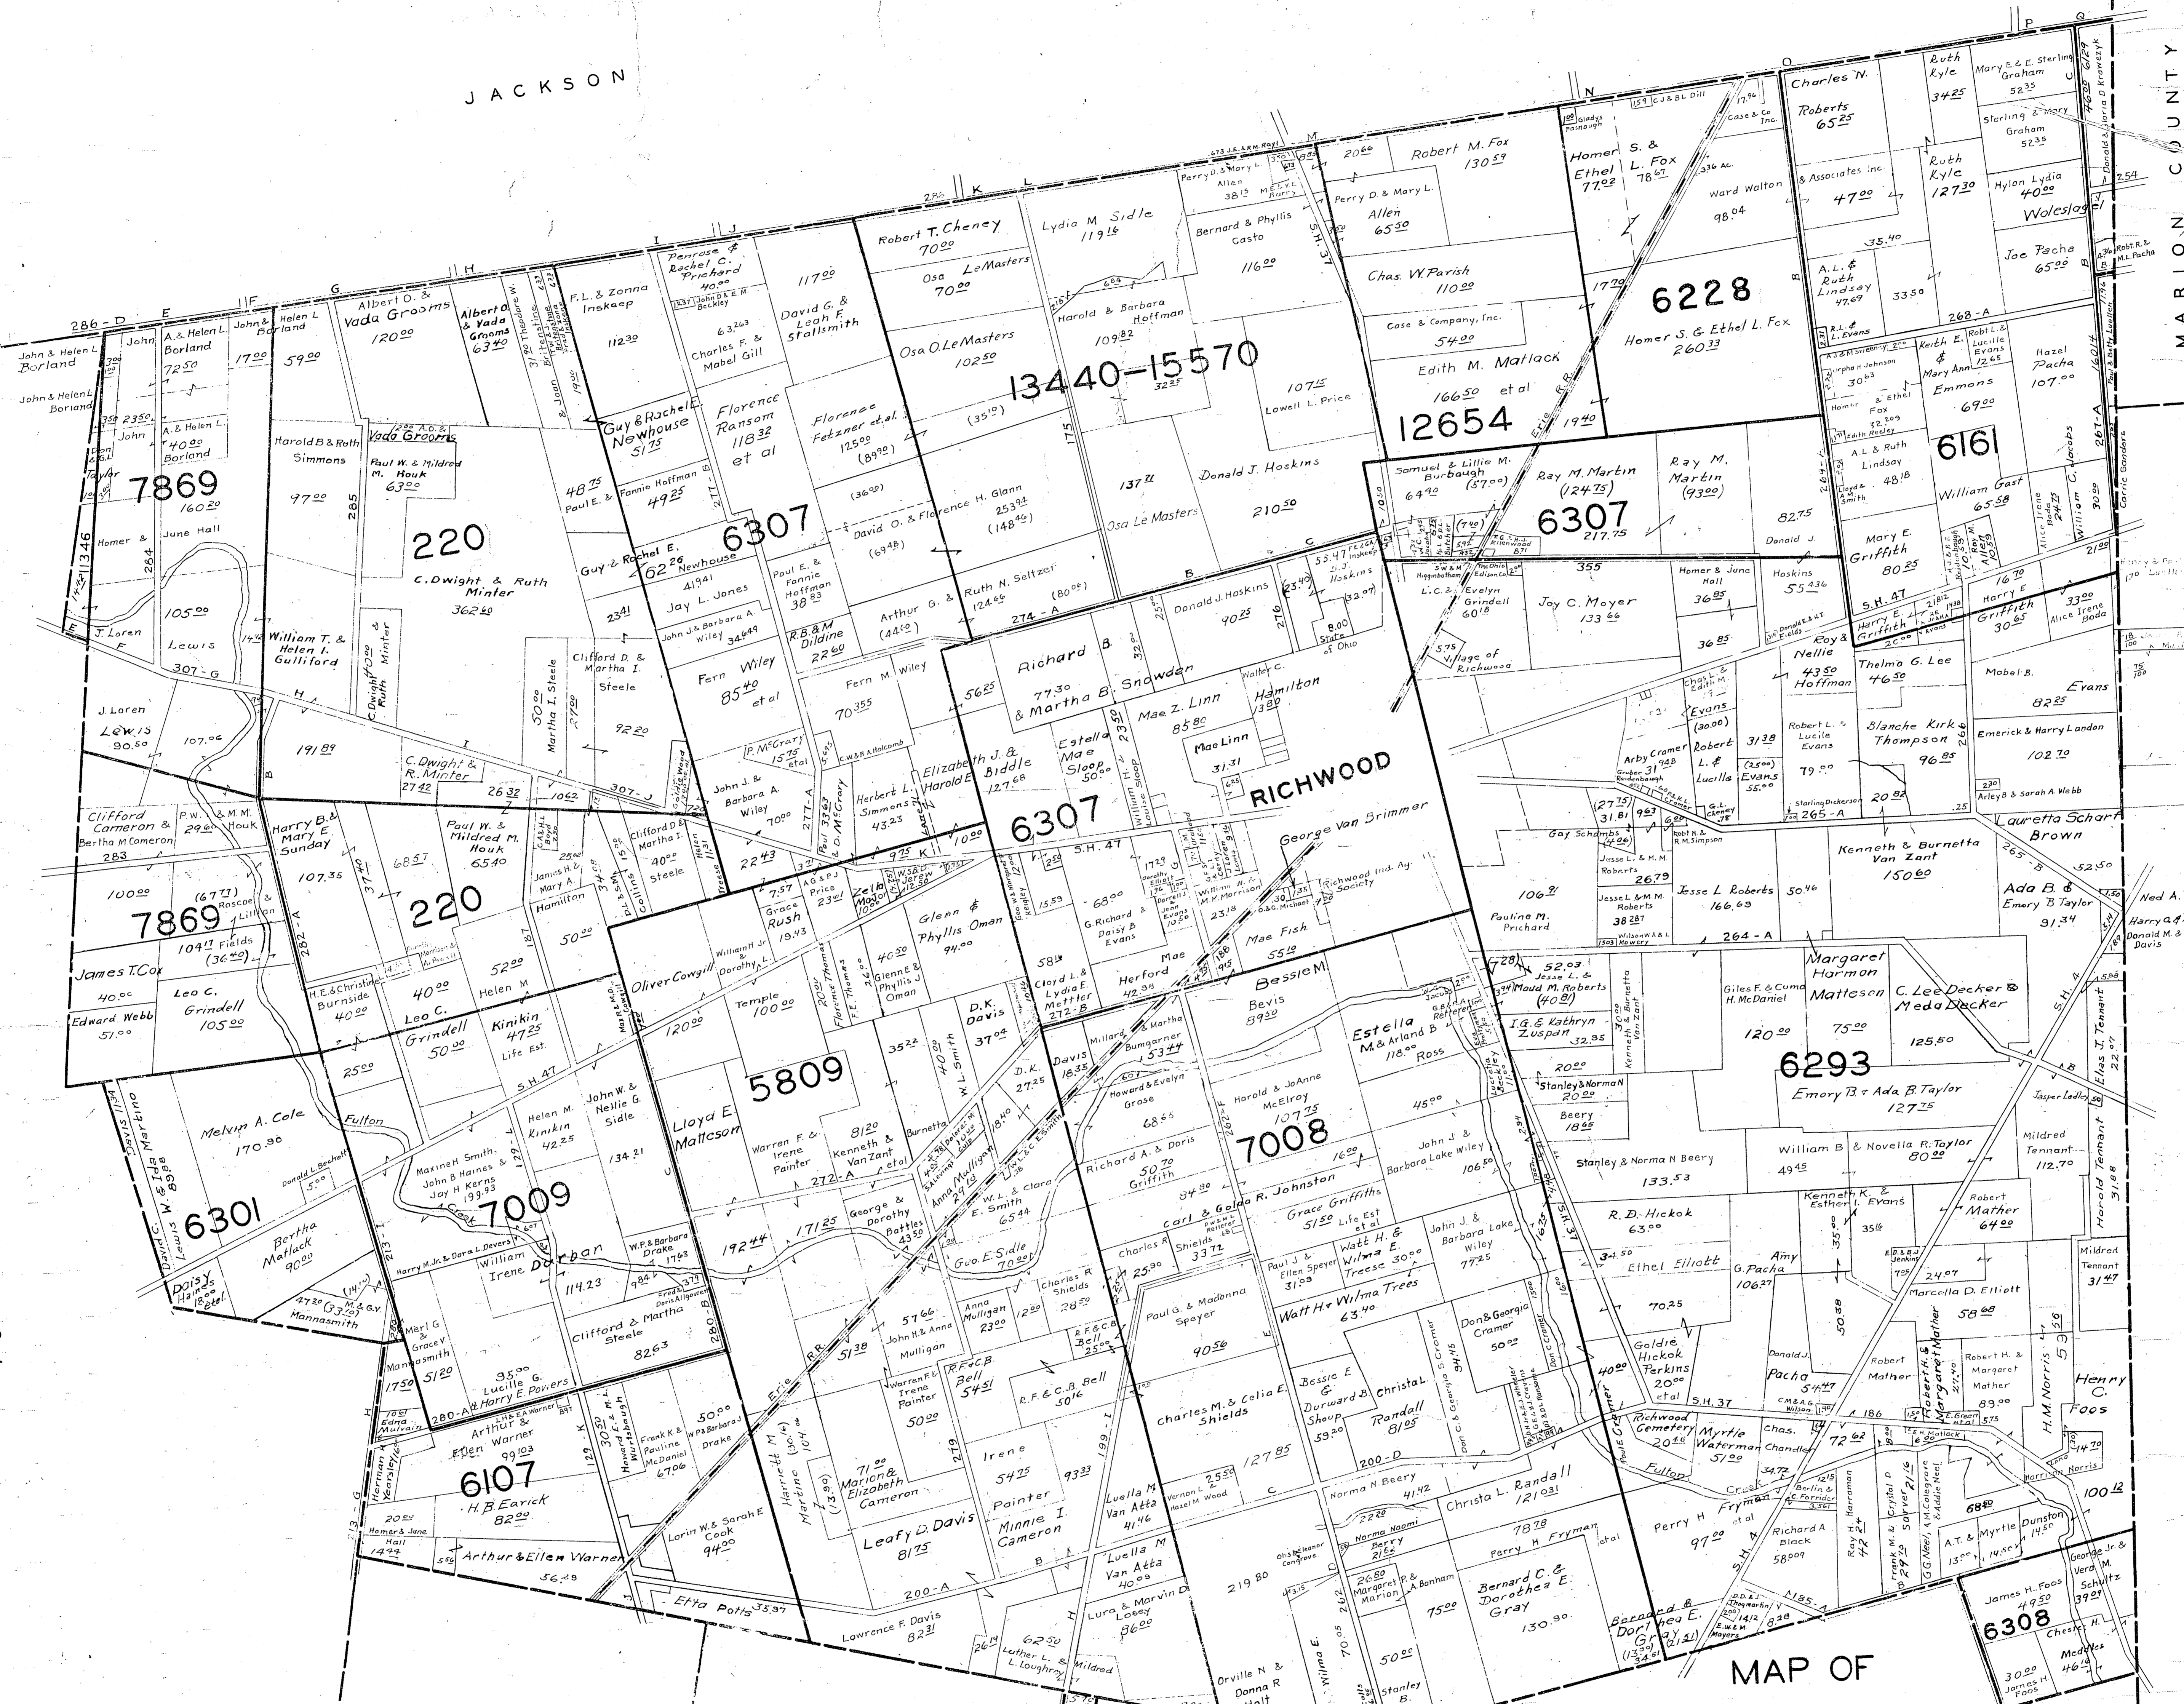

TOWNSHIP

JACKSON

MARION COUNTY

COUNTY

DELAWARE

TAYLOR TOWNSHIP

LEESBURG TOWNSHIP

# MAP OF CLAIBOURNE TOWNSHIP

UNION COUNTY

OHIO

SCALE - 4 IN.

1 MILE

CORRECTED Jan. 25 1965

CLAIBOURNE

TOWNSHIP

YORK

13440-15570

6228

12654

6307

616

6307

RICHWOOD