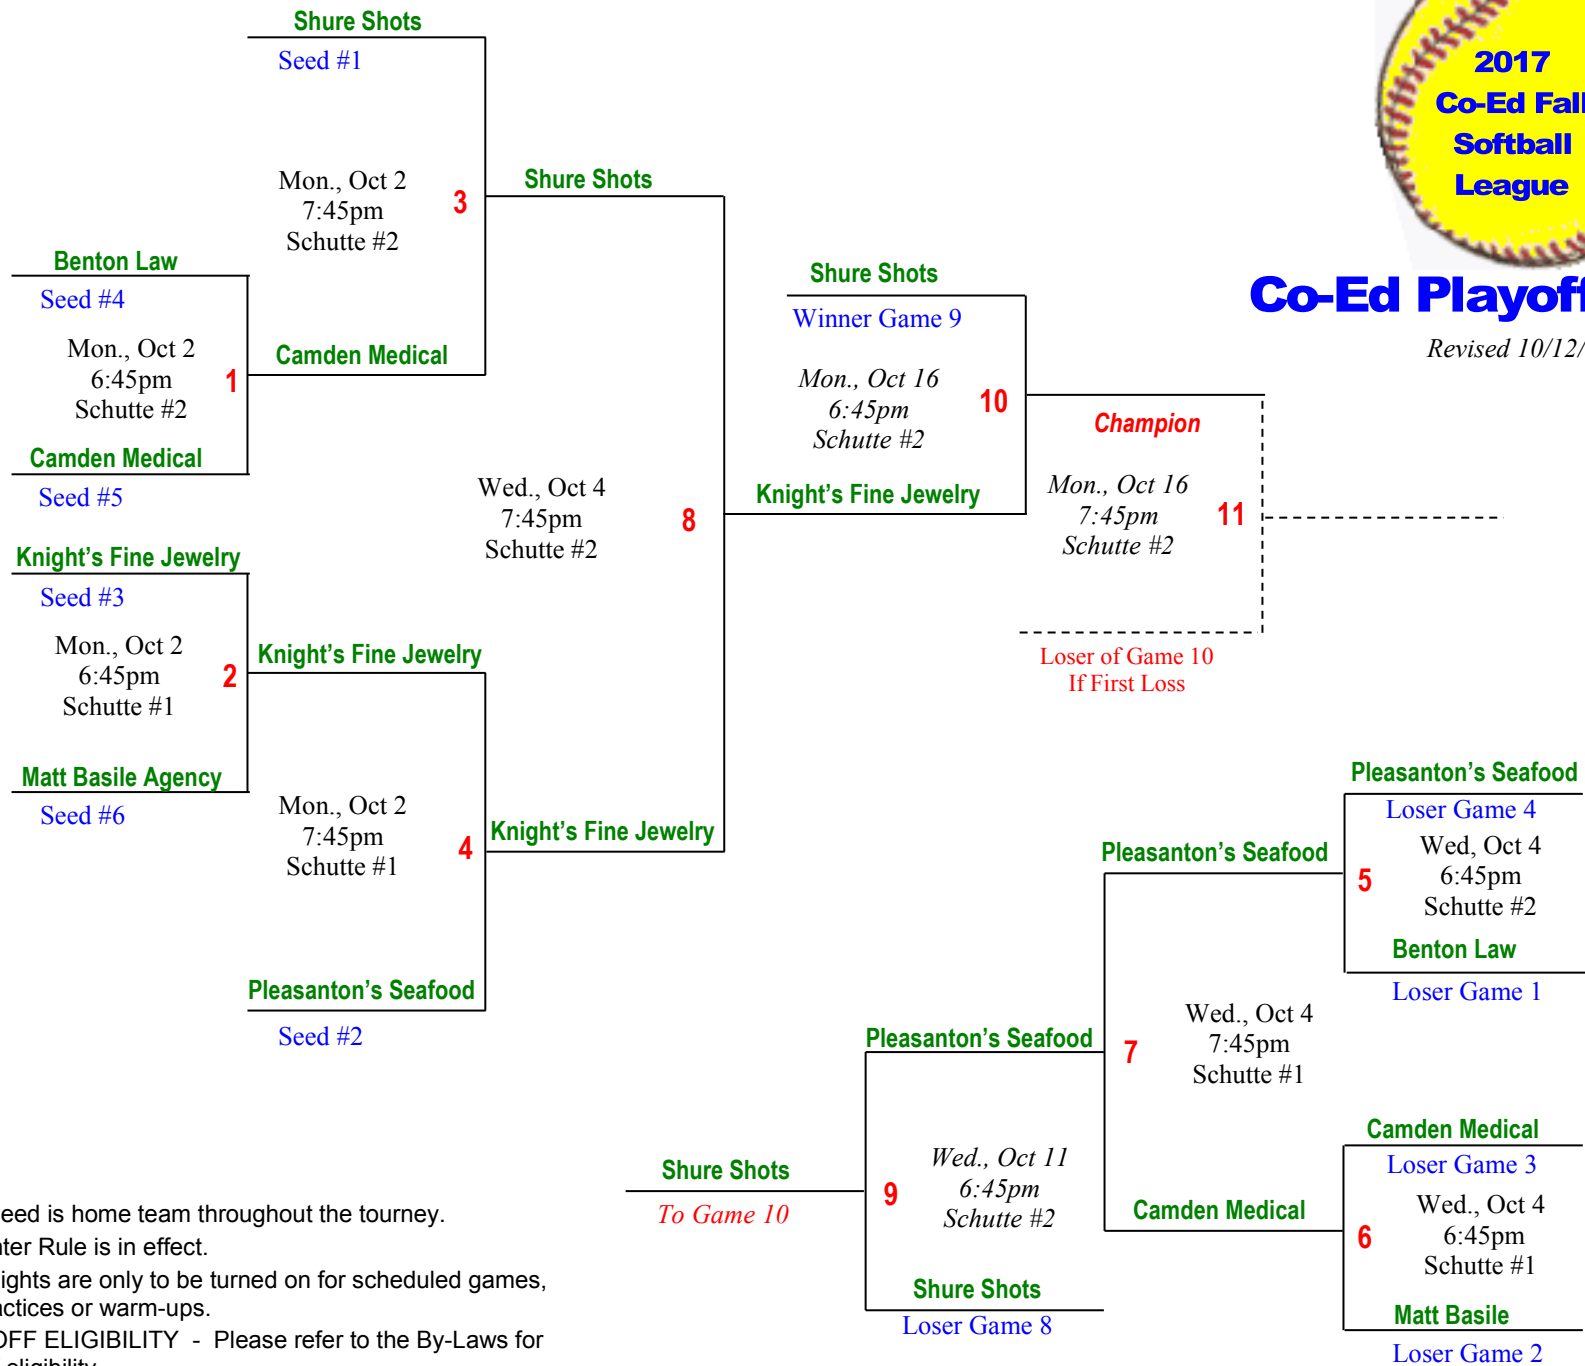

Co-Ed Playoff Bracket

Revised 10/12/17

- NOTES:**
- * High Seed is home team throughout the tourney.
 - * Slaughter Rule is in effect.
 - * Field Lights are only to be turned on for scheduled games, not practices or warm-ups.
 - * **PLAYOFF ELIGIBILITY** - Please refer to the By-Laws for playoff eligibility.