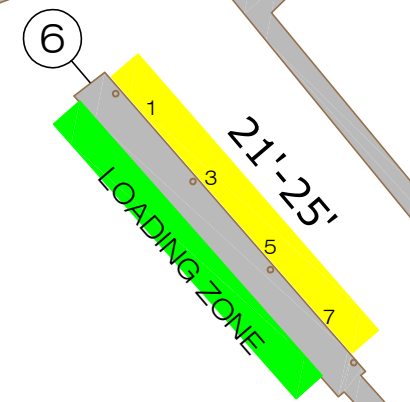

OPEN MOORAGE
	LOADING ZONE - 2 HOUR
	RESERVED OR RESTRICTED
	PUMP-OUT STATION

THOMAS BASIN