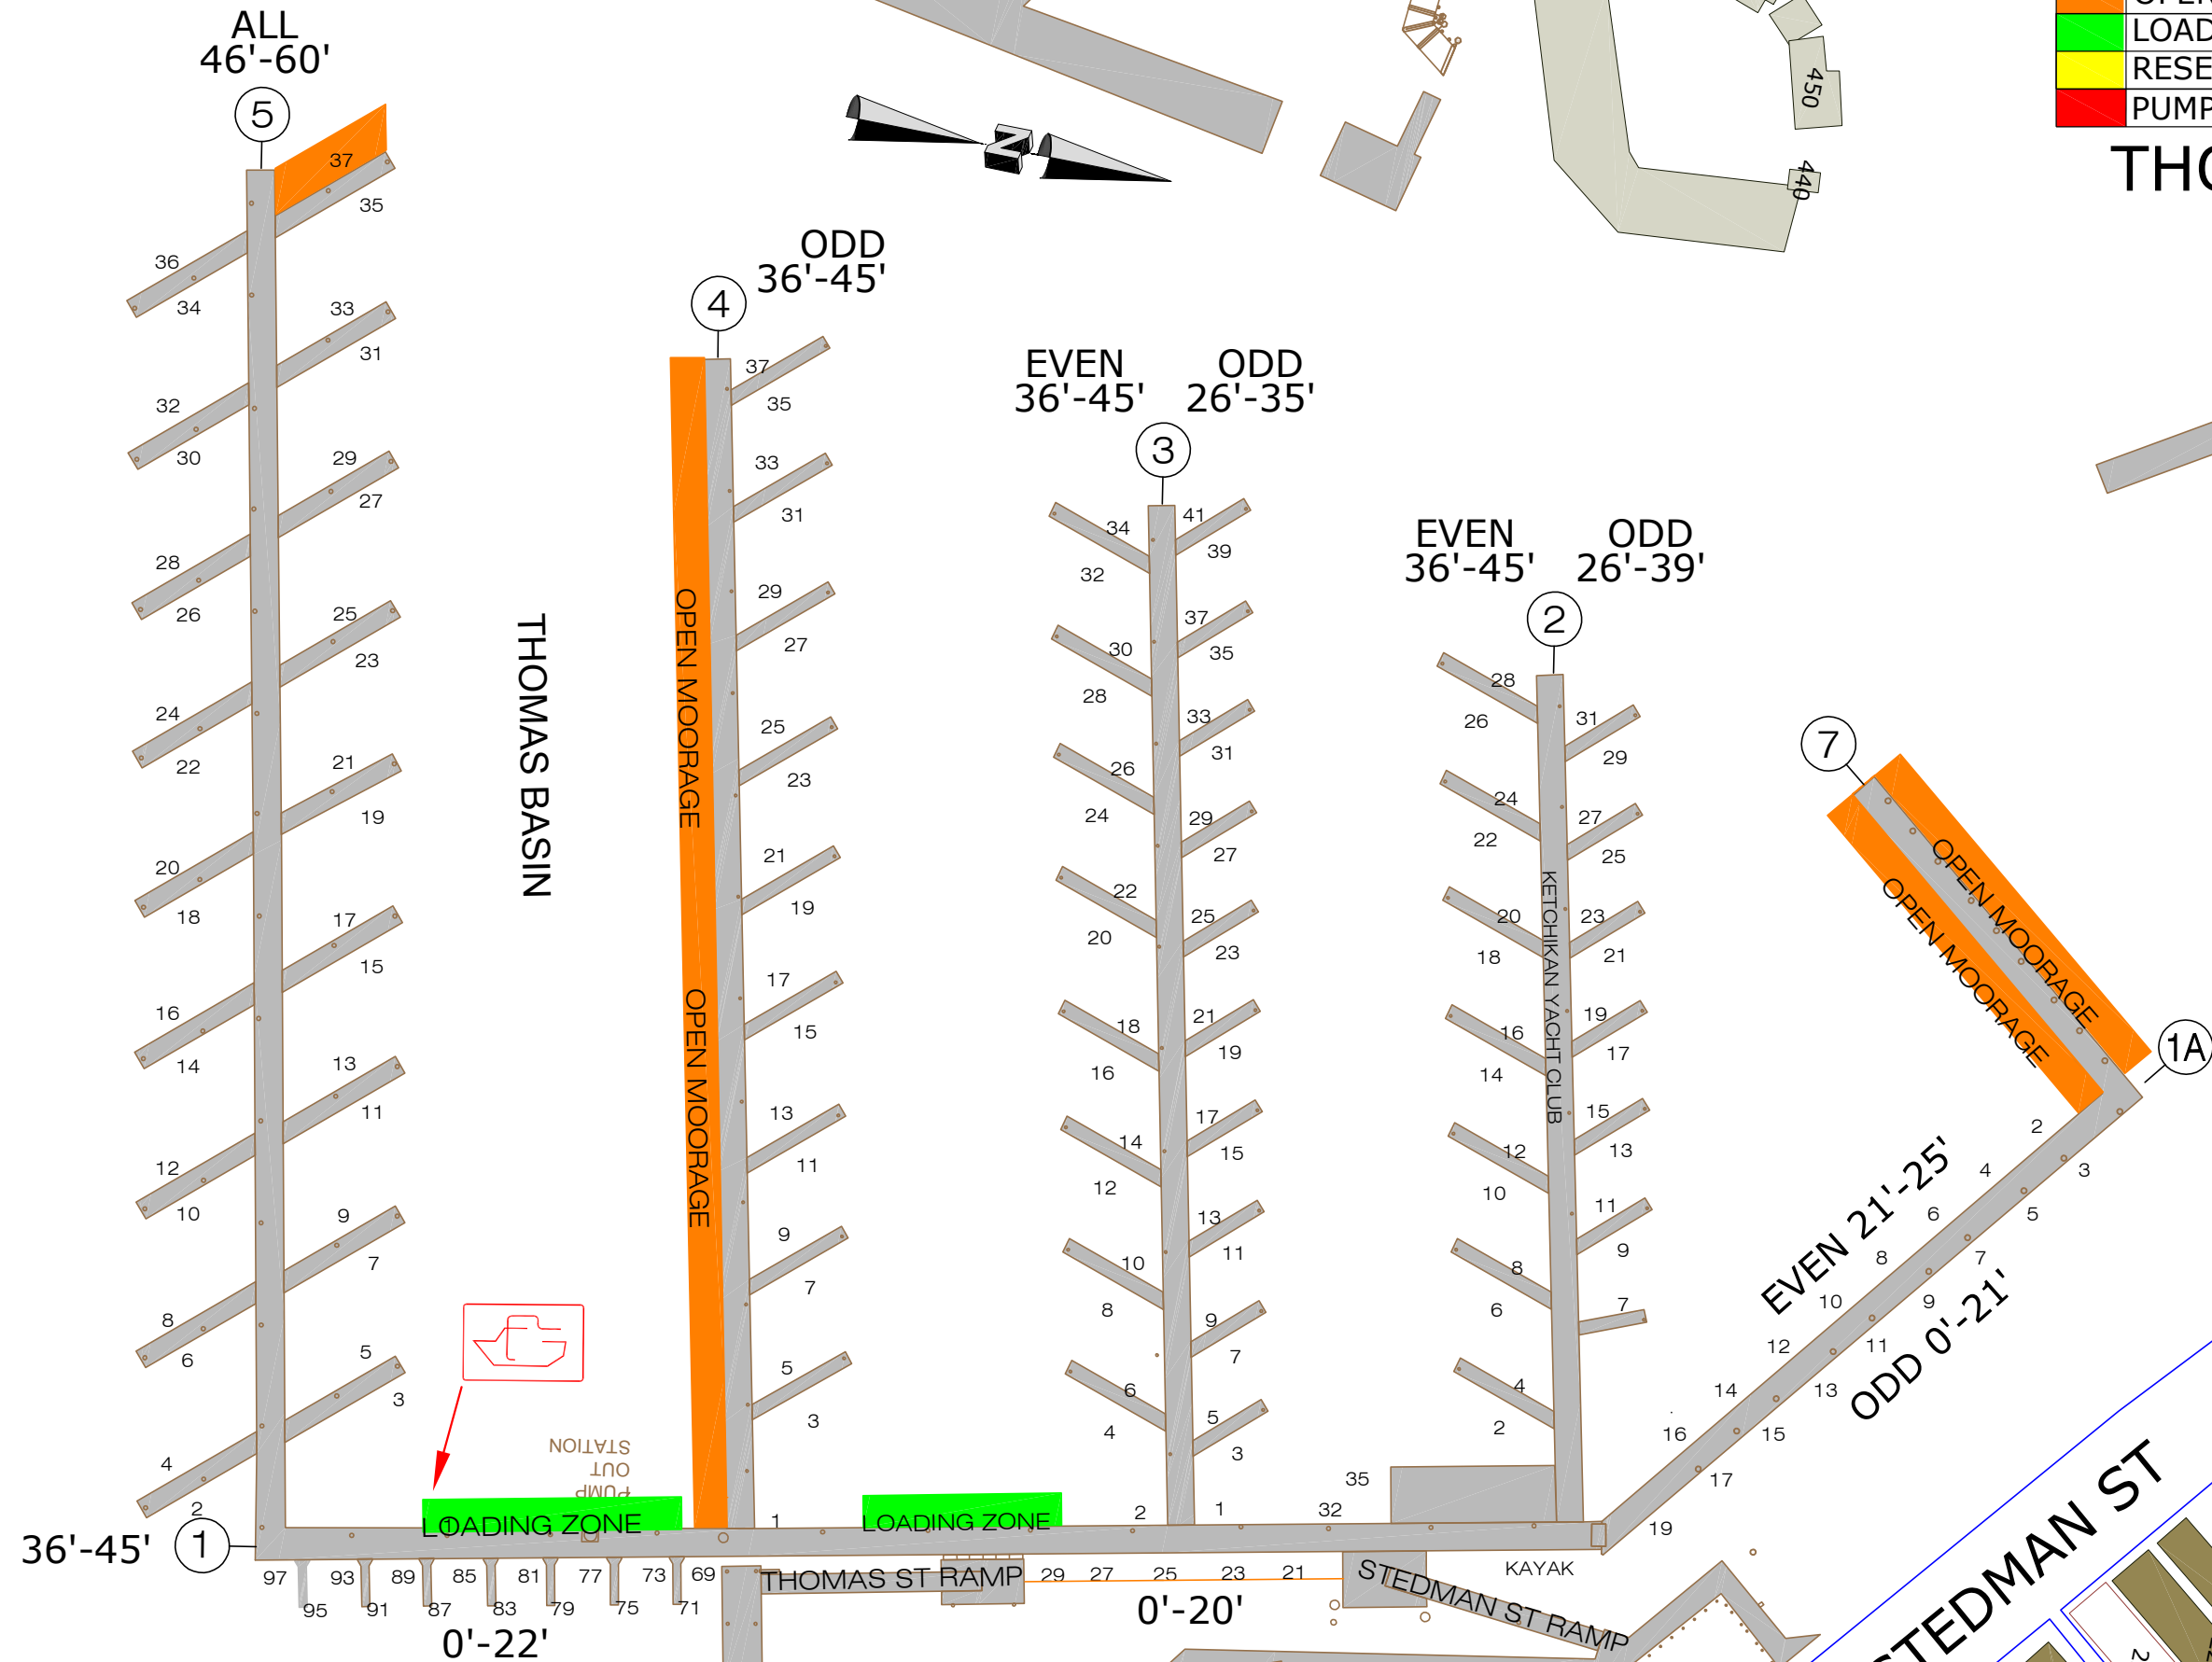

	OPEN MOORAGE
	LOADING ZONE - 2 HOUR
	RESERVED OR RESTRICTED
	PUMP-OUT STATION

# THOMAS BASIN

THOMAS ST

STEDMAN ST

BROWN WA