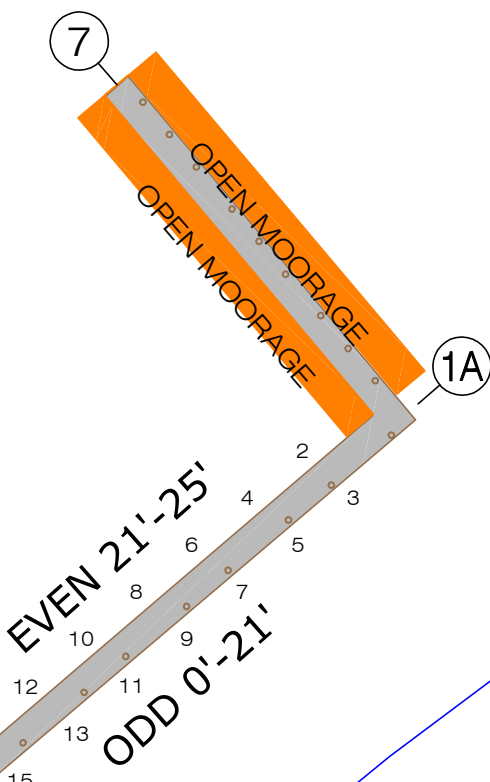

	OPEN MOORAGE
	LOADING ZONE - 2 HOUR
	RESERVED OR RESTRICTED
	PUMP-OUT STATION

# THOMAS BASIN

THOMAS ST

STEDMAN ST

BROWN WA