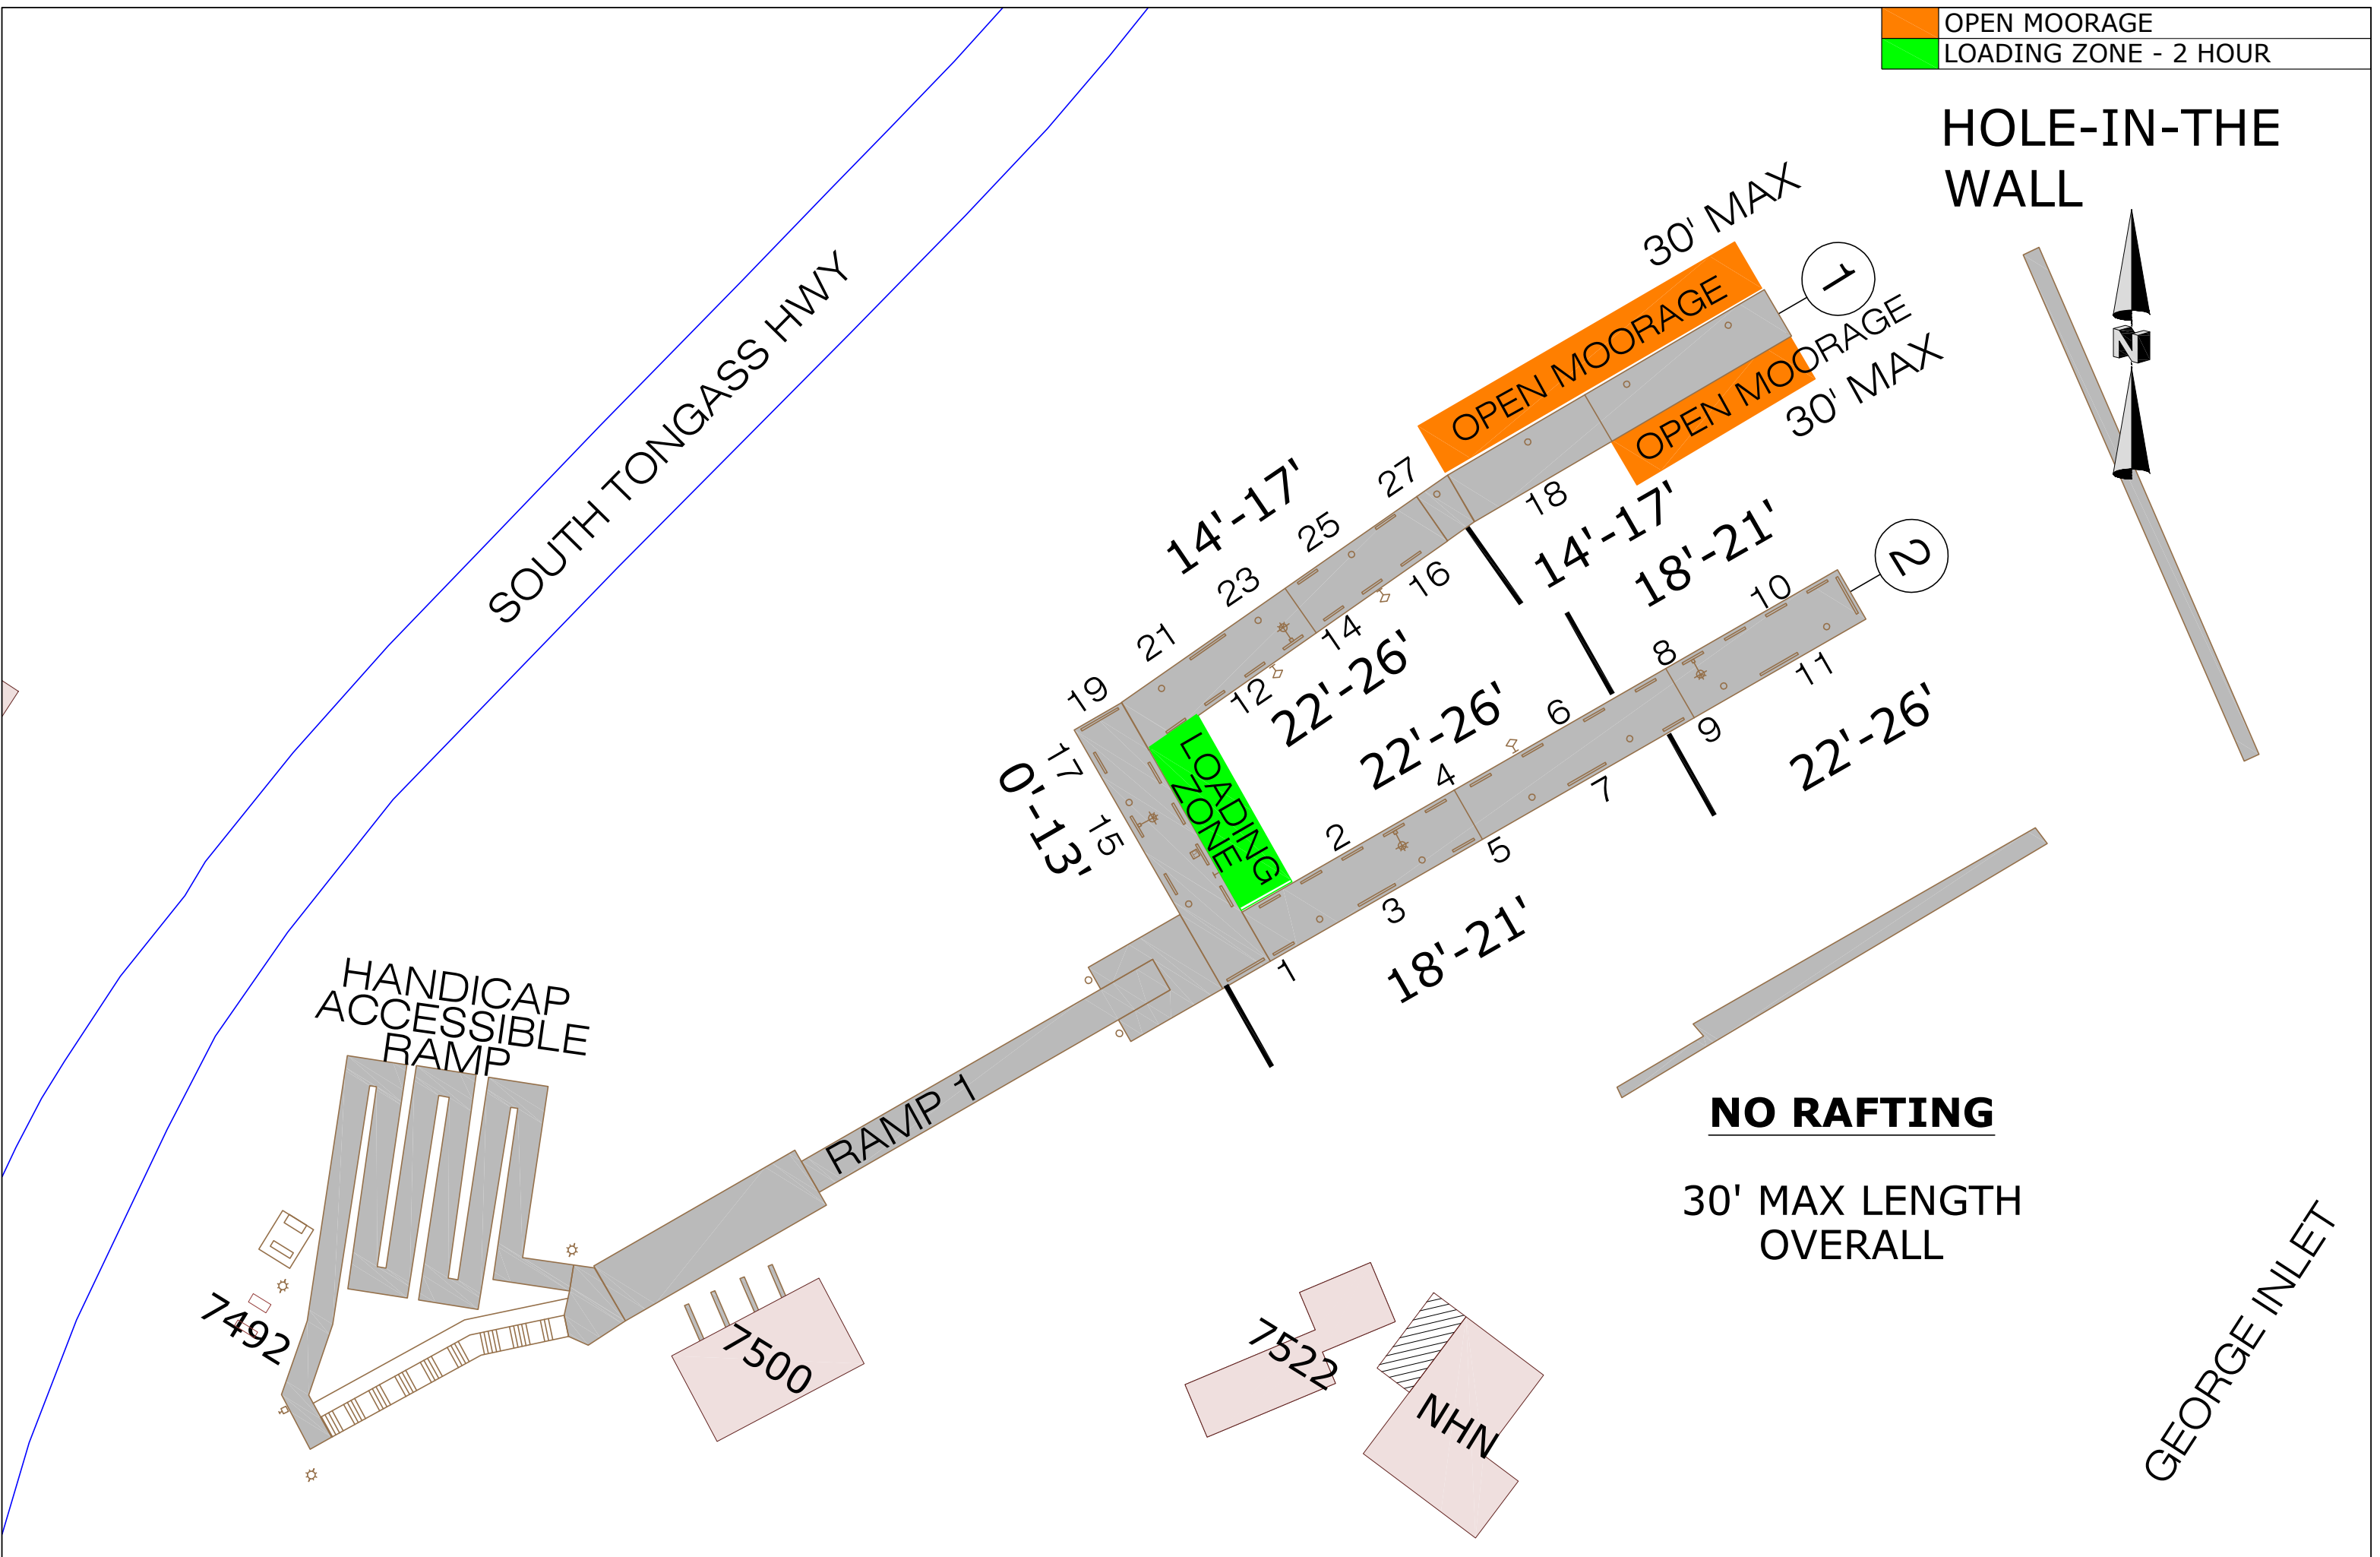

OPEN MOORAGE
LOADING ZONE - 2 HOUR

HOLE-IN-THE-WALL

HANDICAP ACCESSIBLE RAMP

SOUTH TONGASS HWY

RAMP 1

7492

7500

7522

NHN

LOADING ZONE

OPEN MOORAGE

OPEN MOORAGE

NO RAFTING

30' MAX LENGTH OVERALL

GEORGE INLET

13'-10' 17 15 19 21 14'-17' 23 25 27 18 14'-17' 18'-21' 22'-26' 22'-26' 18'-21' 22'-26' 1 2 3 4 5 6 7 8 9 10 11