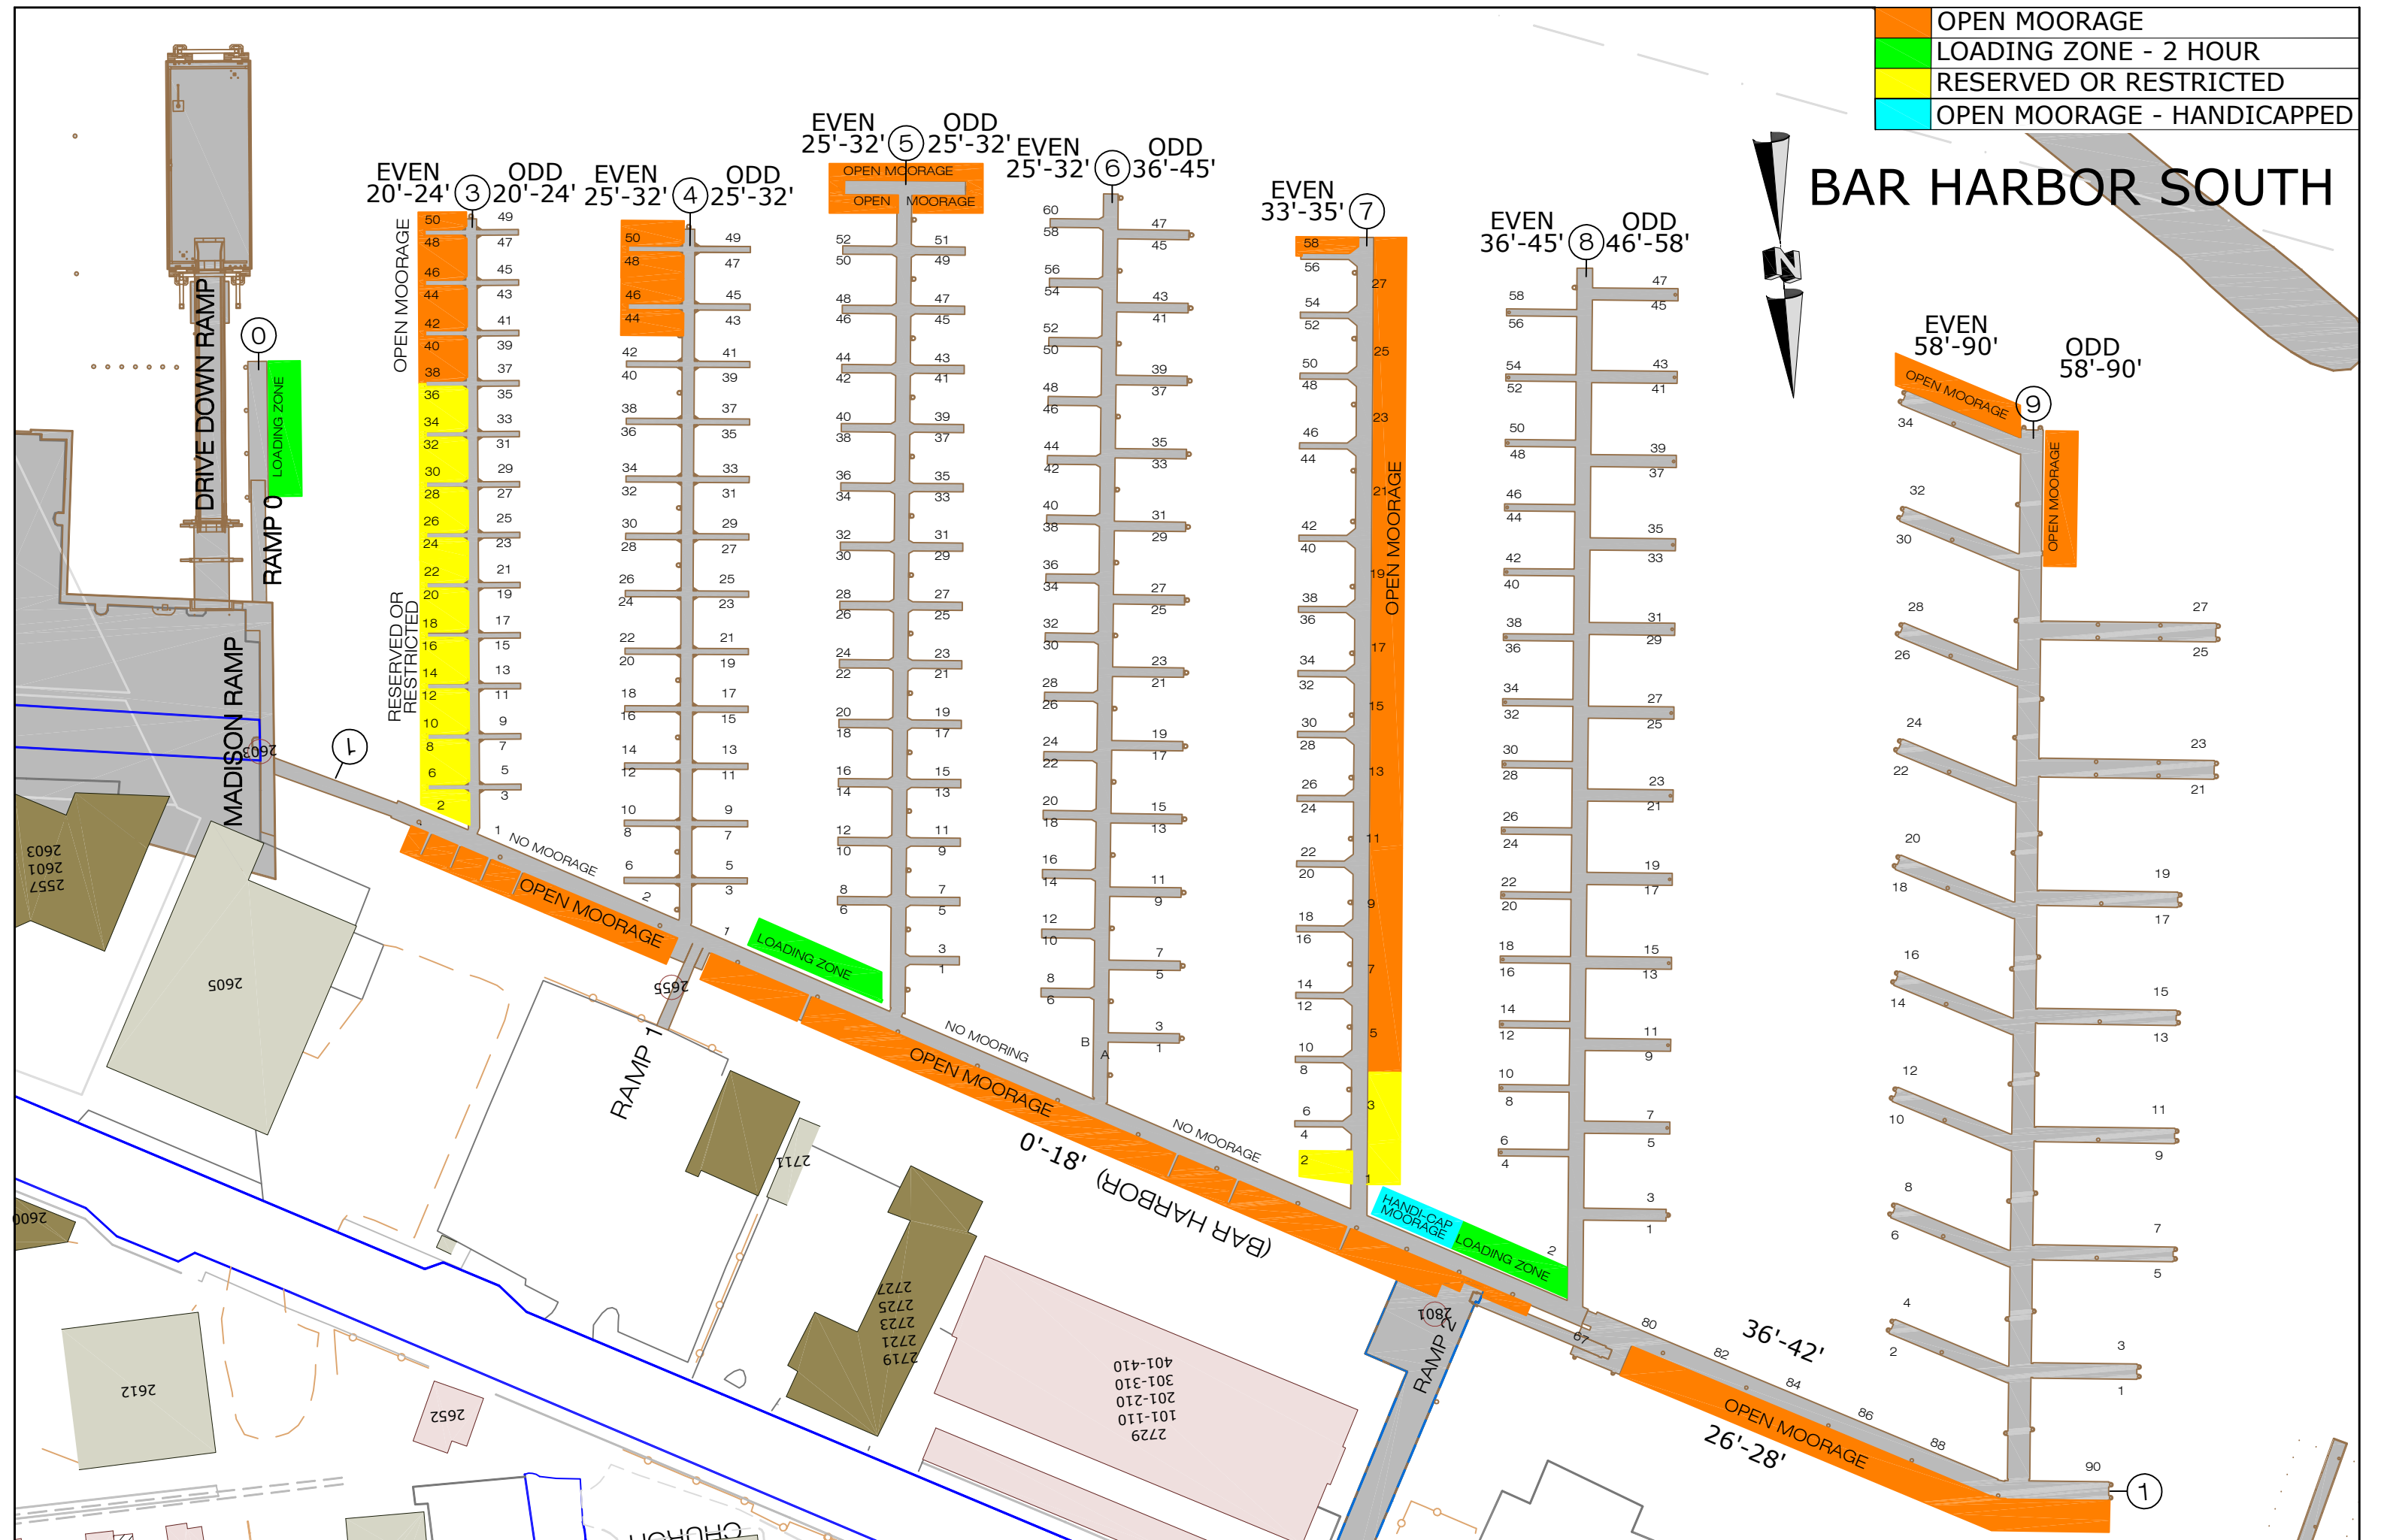

- OPEN MOORAGE
- LOADING ZONE - 2 HOUR
- RESERVED OR RESTRICTED
- OPEN MOORAGE - HANDICAPPED

BAR HARBOR SOUTH

EVEN 20'-24' ③ ODD 20'-24'
 EVEN 25'-32' ④ ODD 25'-32'

EVEN 25'-32' ⑤ ODD 25'-32'
 EVEN 25'-32' ⑥ ODD 36'-45'

EVEN 33'-35' ⑦

EVEN 36'-45' ⑧ ODD 46'-58'

EVEN 58'-90' ⑨ ODD 58'-90'

(BAR HARBOR) '81-'0

'36-'42'
 '26-'28'