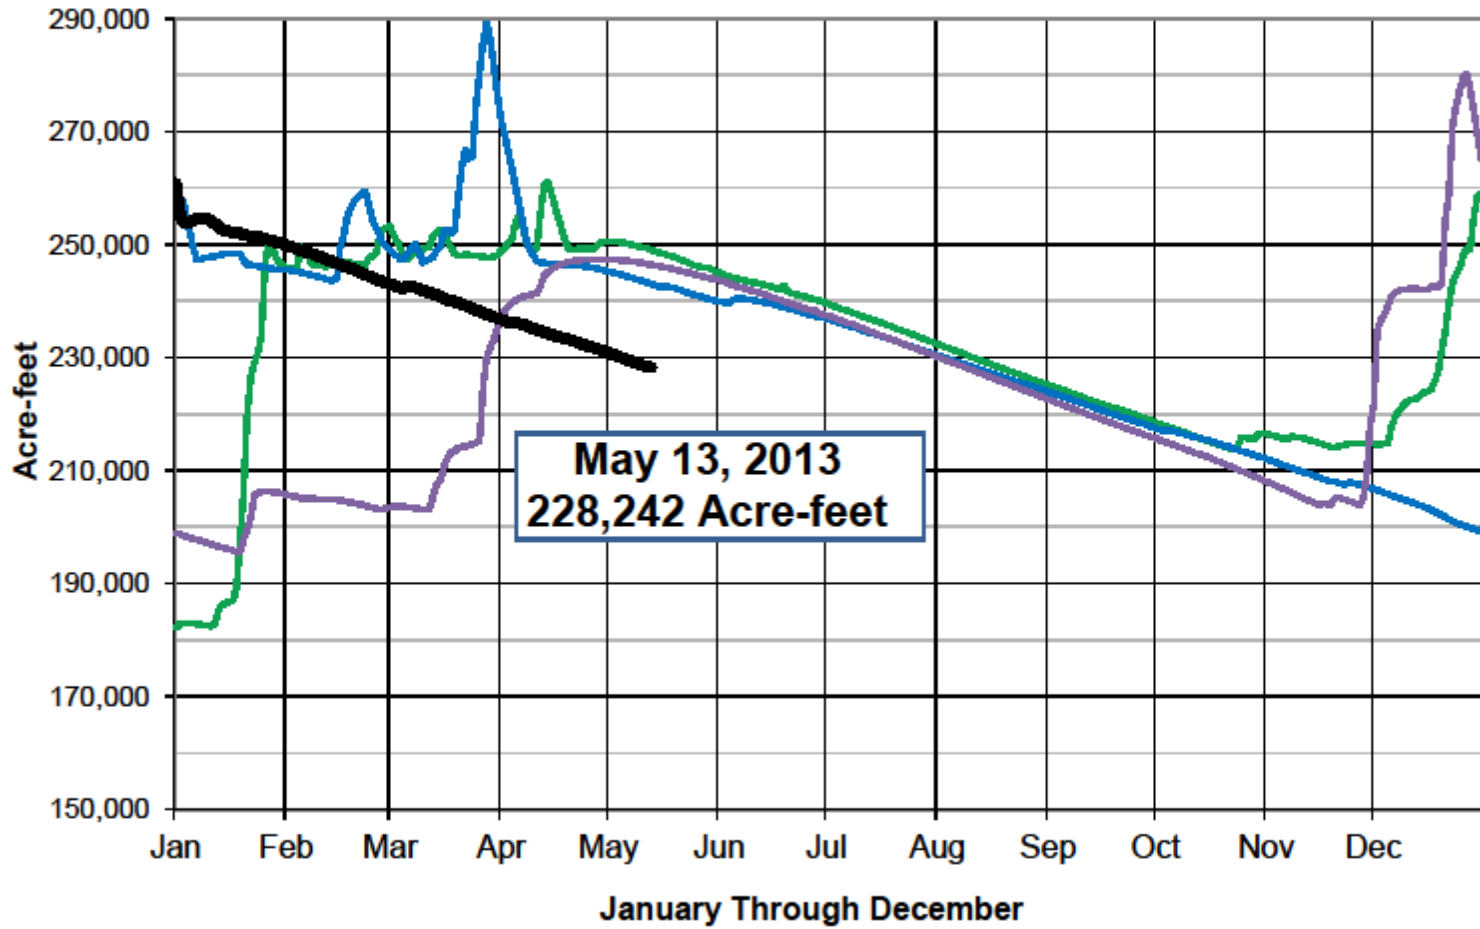

# Lake Mendocino Storage

### Lake Mendocino 2013 Critical Storage Curve 5/13/2013

### Cumulative Diversion To Potter Valley Project By Water Year