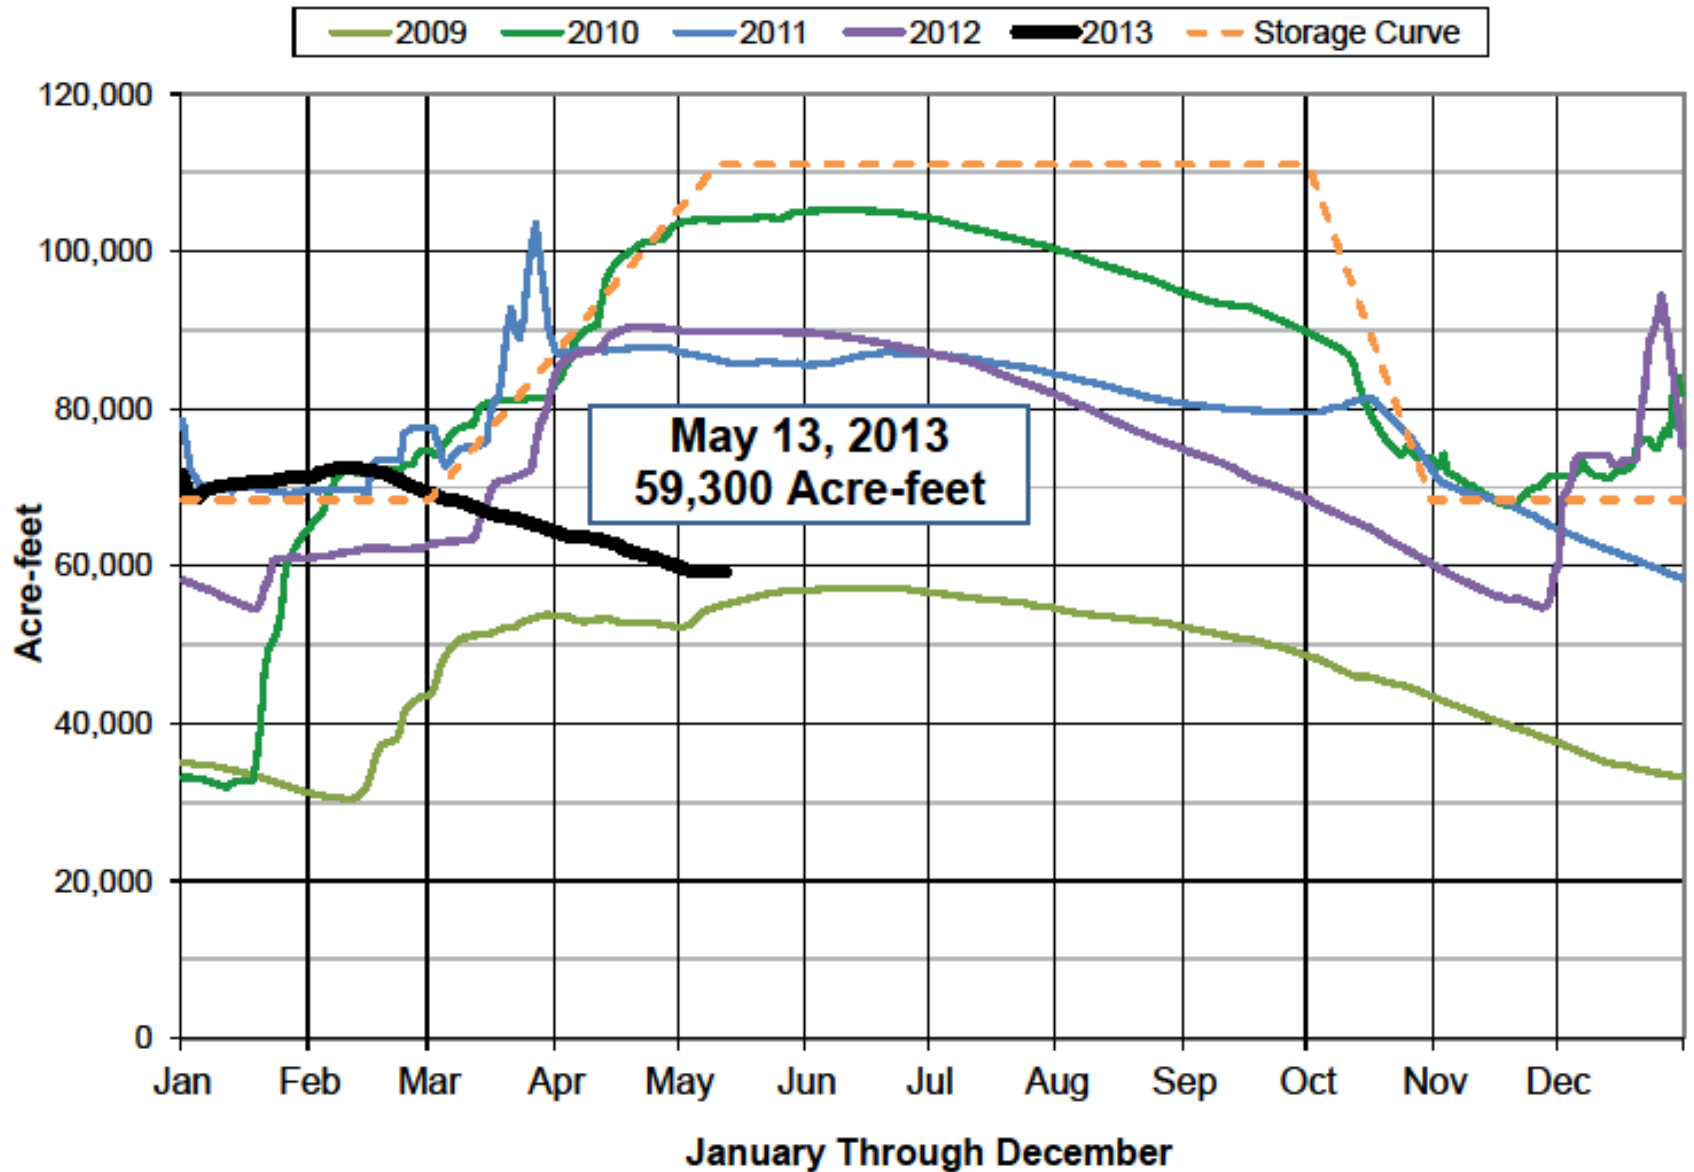

# Lake Mendocino Storage

### Lake Mendocino 2013 Critical Storage Curve 5/13/2013

### Cumulative Diversion To Potter Valley Project By Water Year