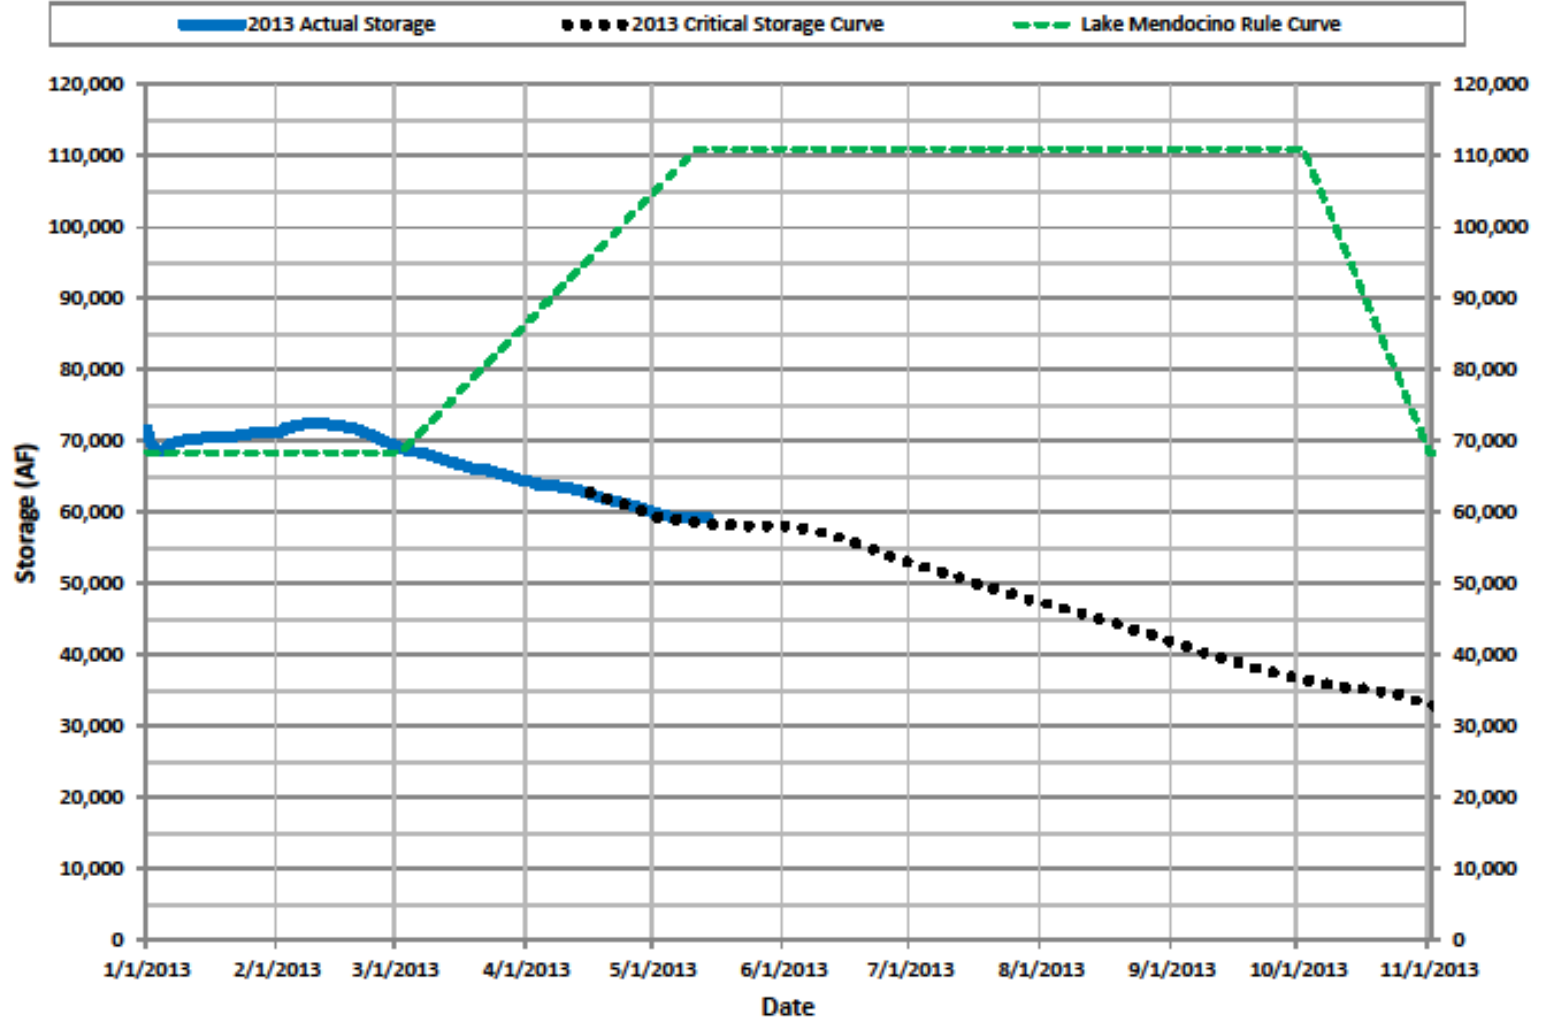

# Lake Mendocino Storage

### Lake Mendocino 2013 Critical Storage Curve 5/13/2013