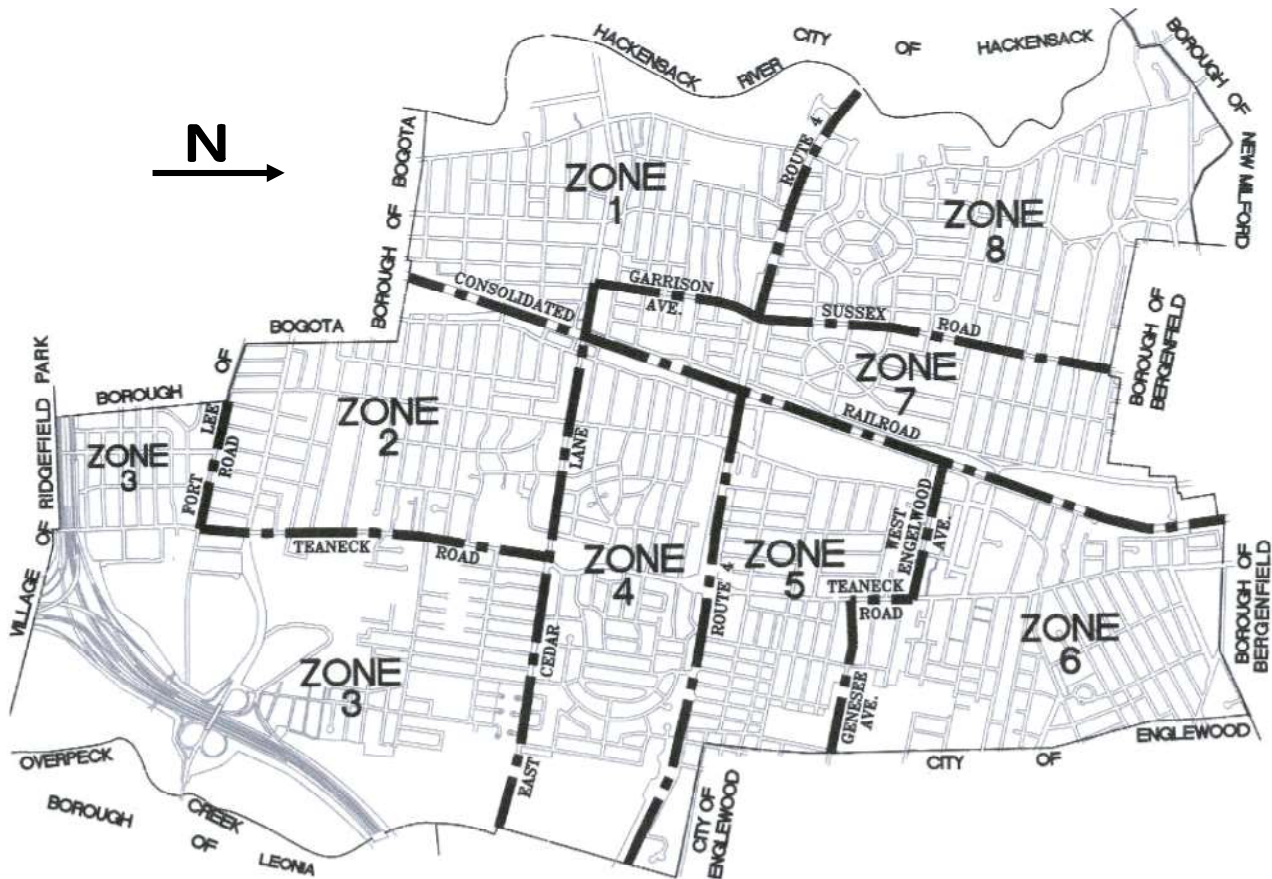

RECYCLING / GARDEN DEBRIS ZONE MAP

PICK-UP ZONES (Refer to monthly calendar for scheduled pick-up days)

Servicing the Township in eight (8) zones. They are as follows:

| | |
|---|---|
| Zone 1 - South of Route 4, West of Garrison Avenue, South of Cedar Lane, West of the Railroad. | Zone 5 - East of the Railroad, North of Route 4 to West Englewood Avenue/Genesee Avenue to Englewood border. |
| Zone 2 - South of Cedar Lane to Fort Lee Road, West of Teaneck Road to Bogota border/Railroad. | Zone 6 - East of the Railroad to Englewood border, North of West Englewood Avenue/ Genesee Avenue to Bergenfield border. |
| Zone 3 - South of East Cedar Lane, East of Teaneck Road, South of Fort Lee Road to Ridgefield Park and Bogota borders. | Zone 7 - West of the Railroad, East of Sussex Road/ Garrison Avenue to Cedar Lane/Bergenfield border. |
| Zone 4 - East of the Railroad, between Route 4 and Cedar Lane/ East Cedar Lane. | Zone 8 - North of Route 4 to Bergenfield/ New Milford borders, West of Sussex Road to Hackensack border. |

During emergencies or inclement weather, refer to the Township's website (www.teanecknj.gov), social media networks (facebook.com/teanecknjgov or twitter.com/teanecknjgov) and/or the Recycling Hotline (201) 837-1600 ext. 1946 for information!

Stay informed with SwiftReach and Nixle emergency alerts.

You can sign up through the Township website (www.teanecknj.gov) or Nixle.com.